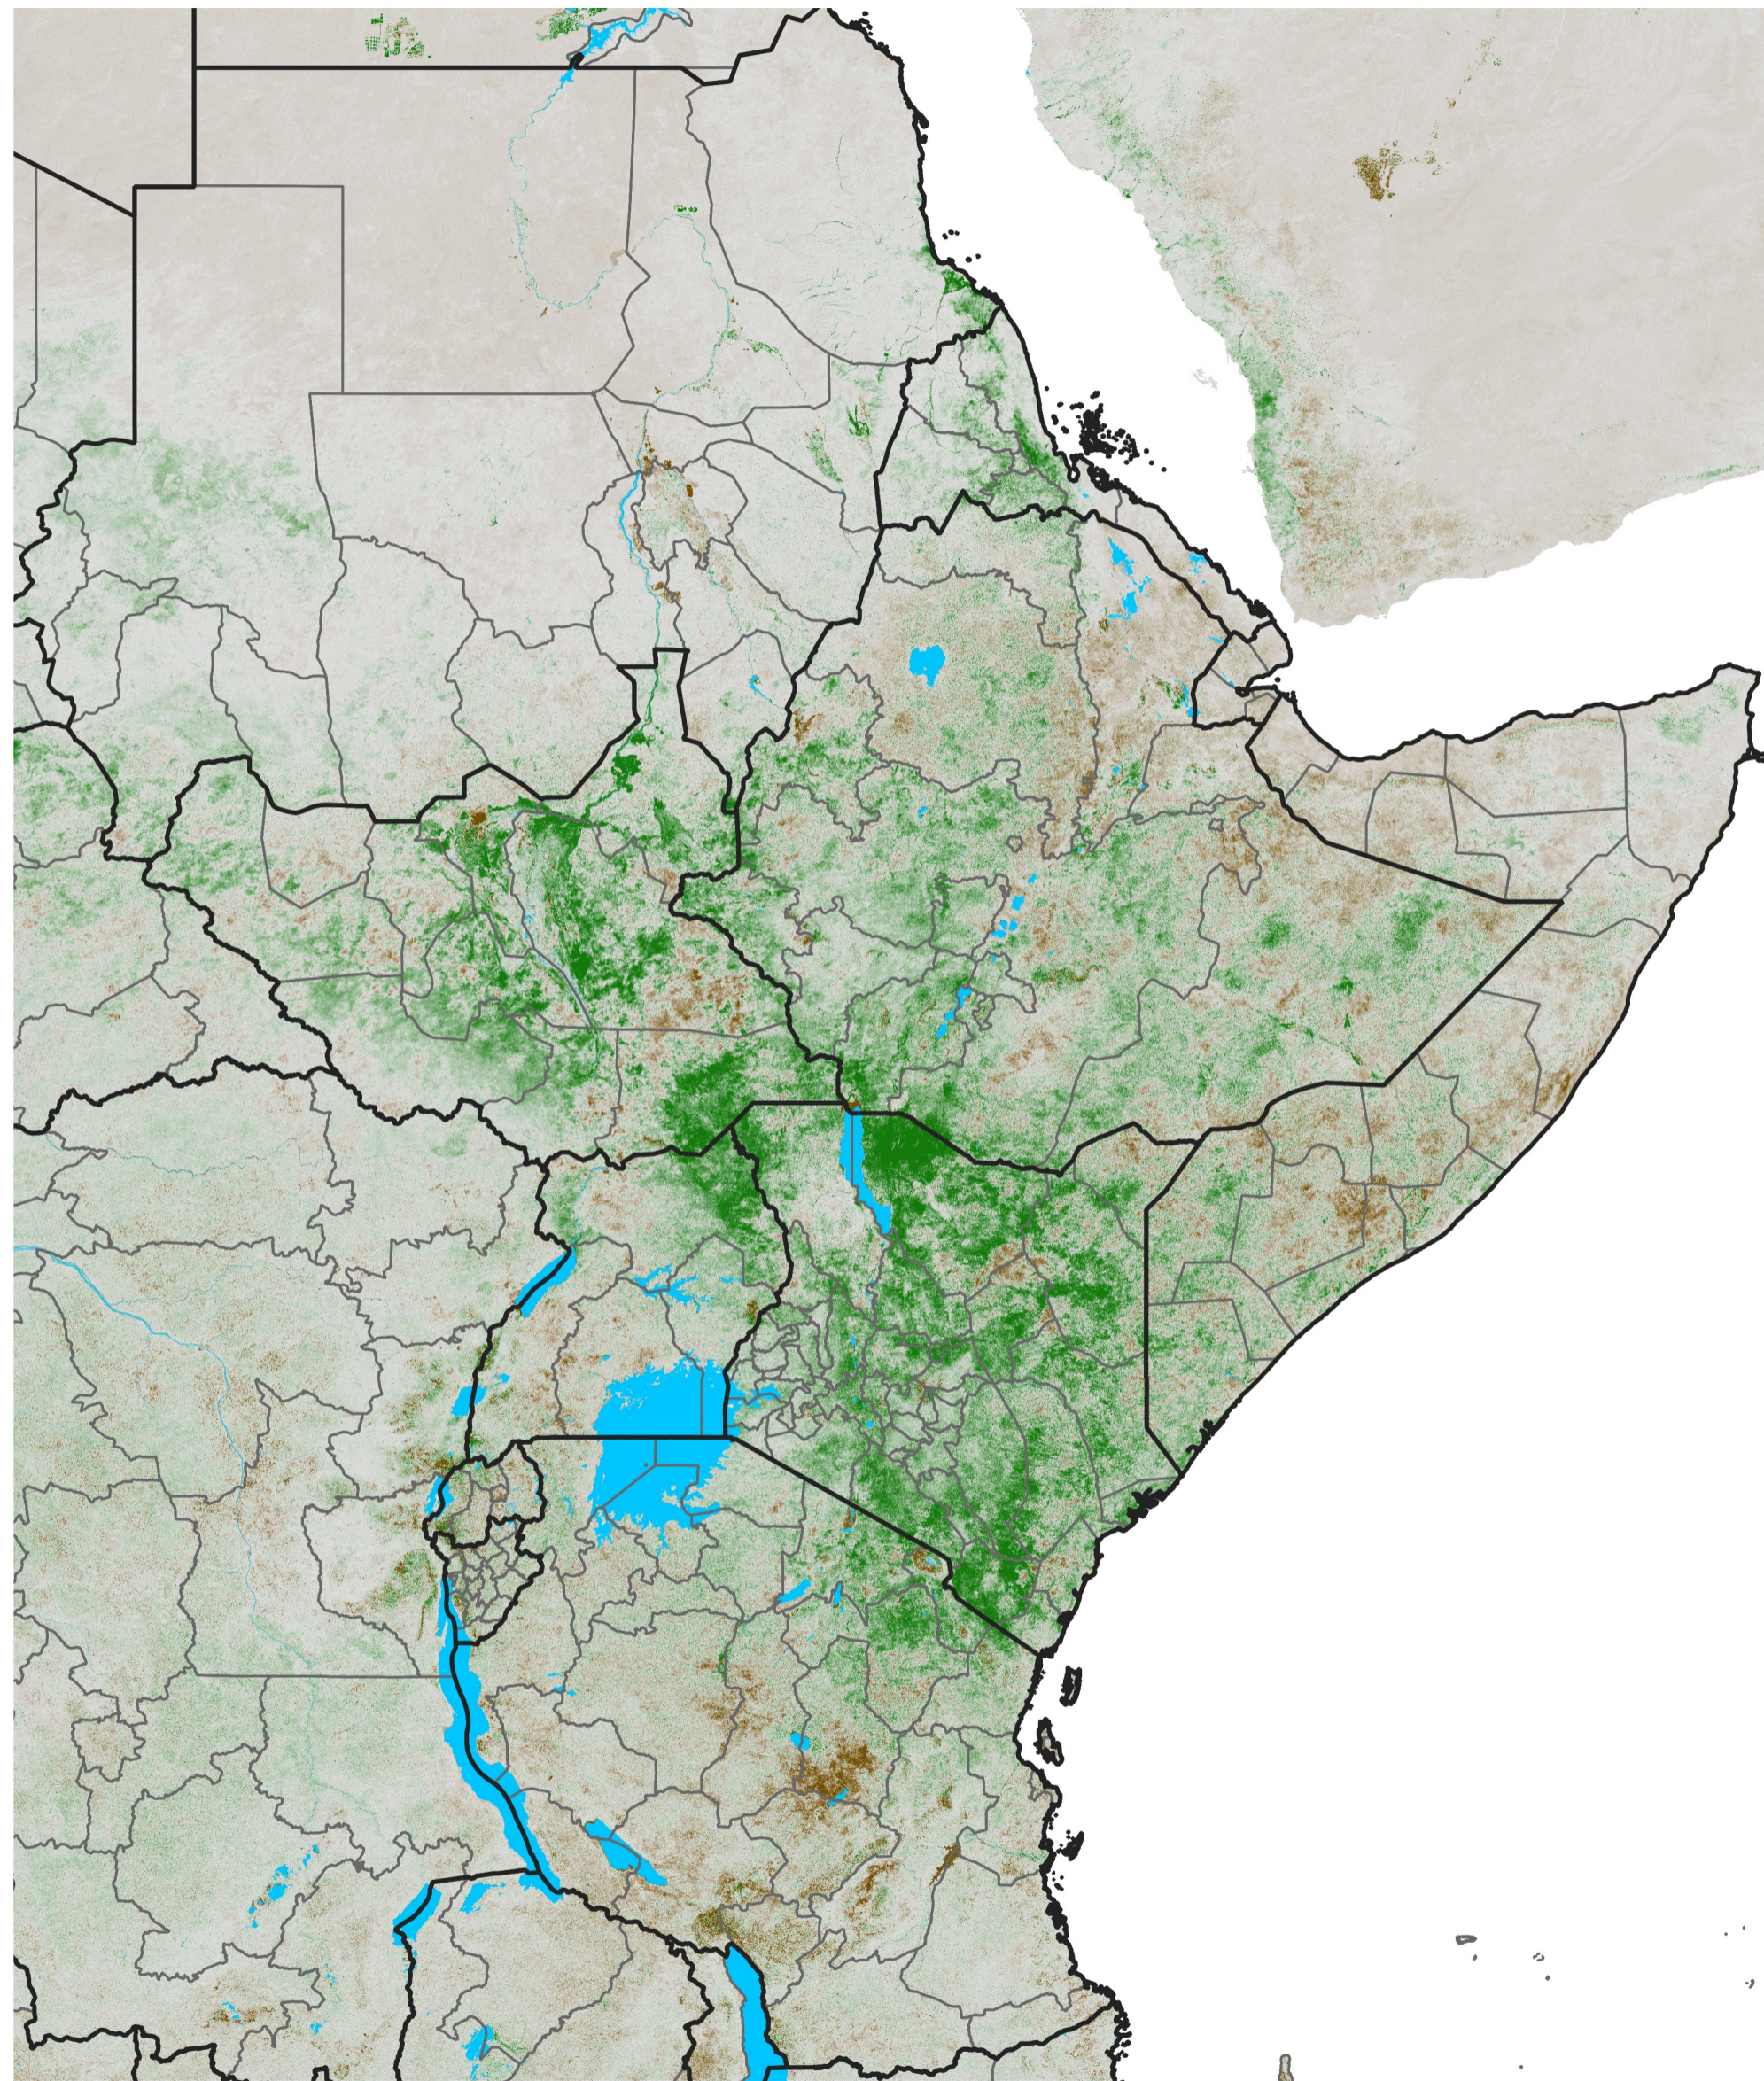

East Africa NDVI Anomaly

2025 minus Mean (2012 - 2021)

Period 24 / Apr 21 - 30, 2025

NDVI Anomaly

< -0.3 -0.2 -0.1 -0.05 0.05 0.1 0.2 >0.3

Negative

No Difference

Positive