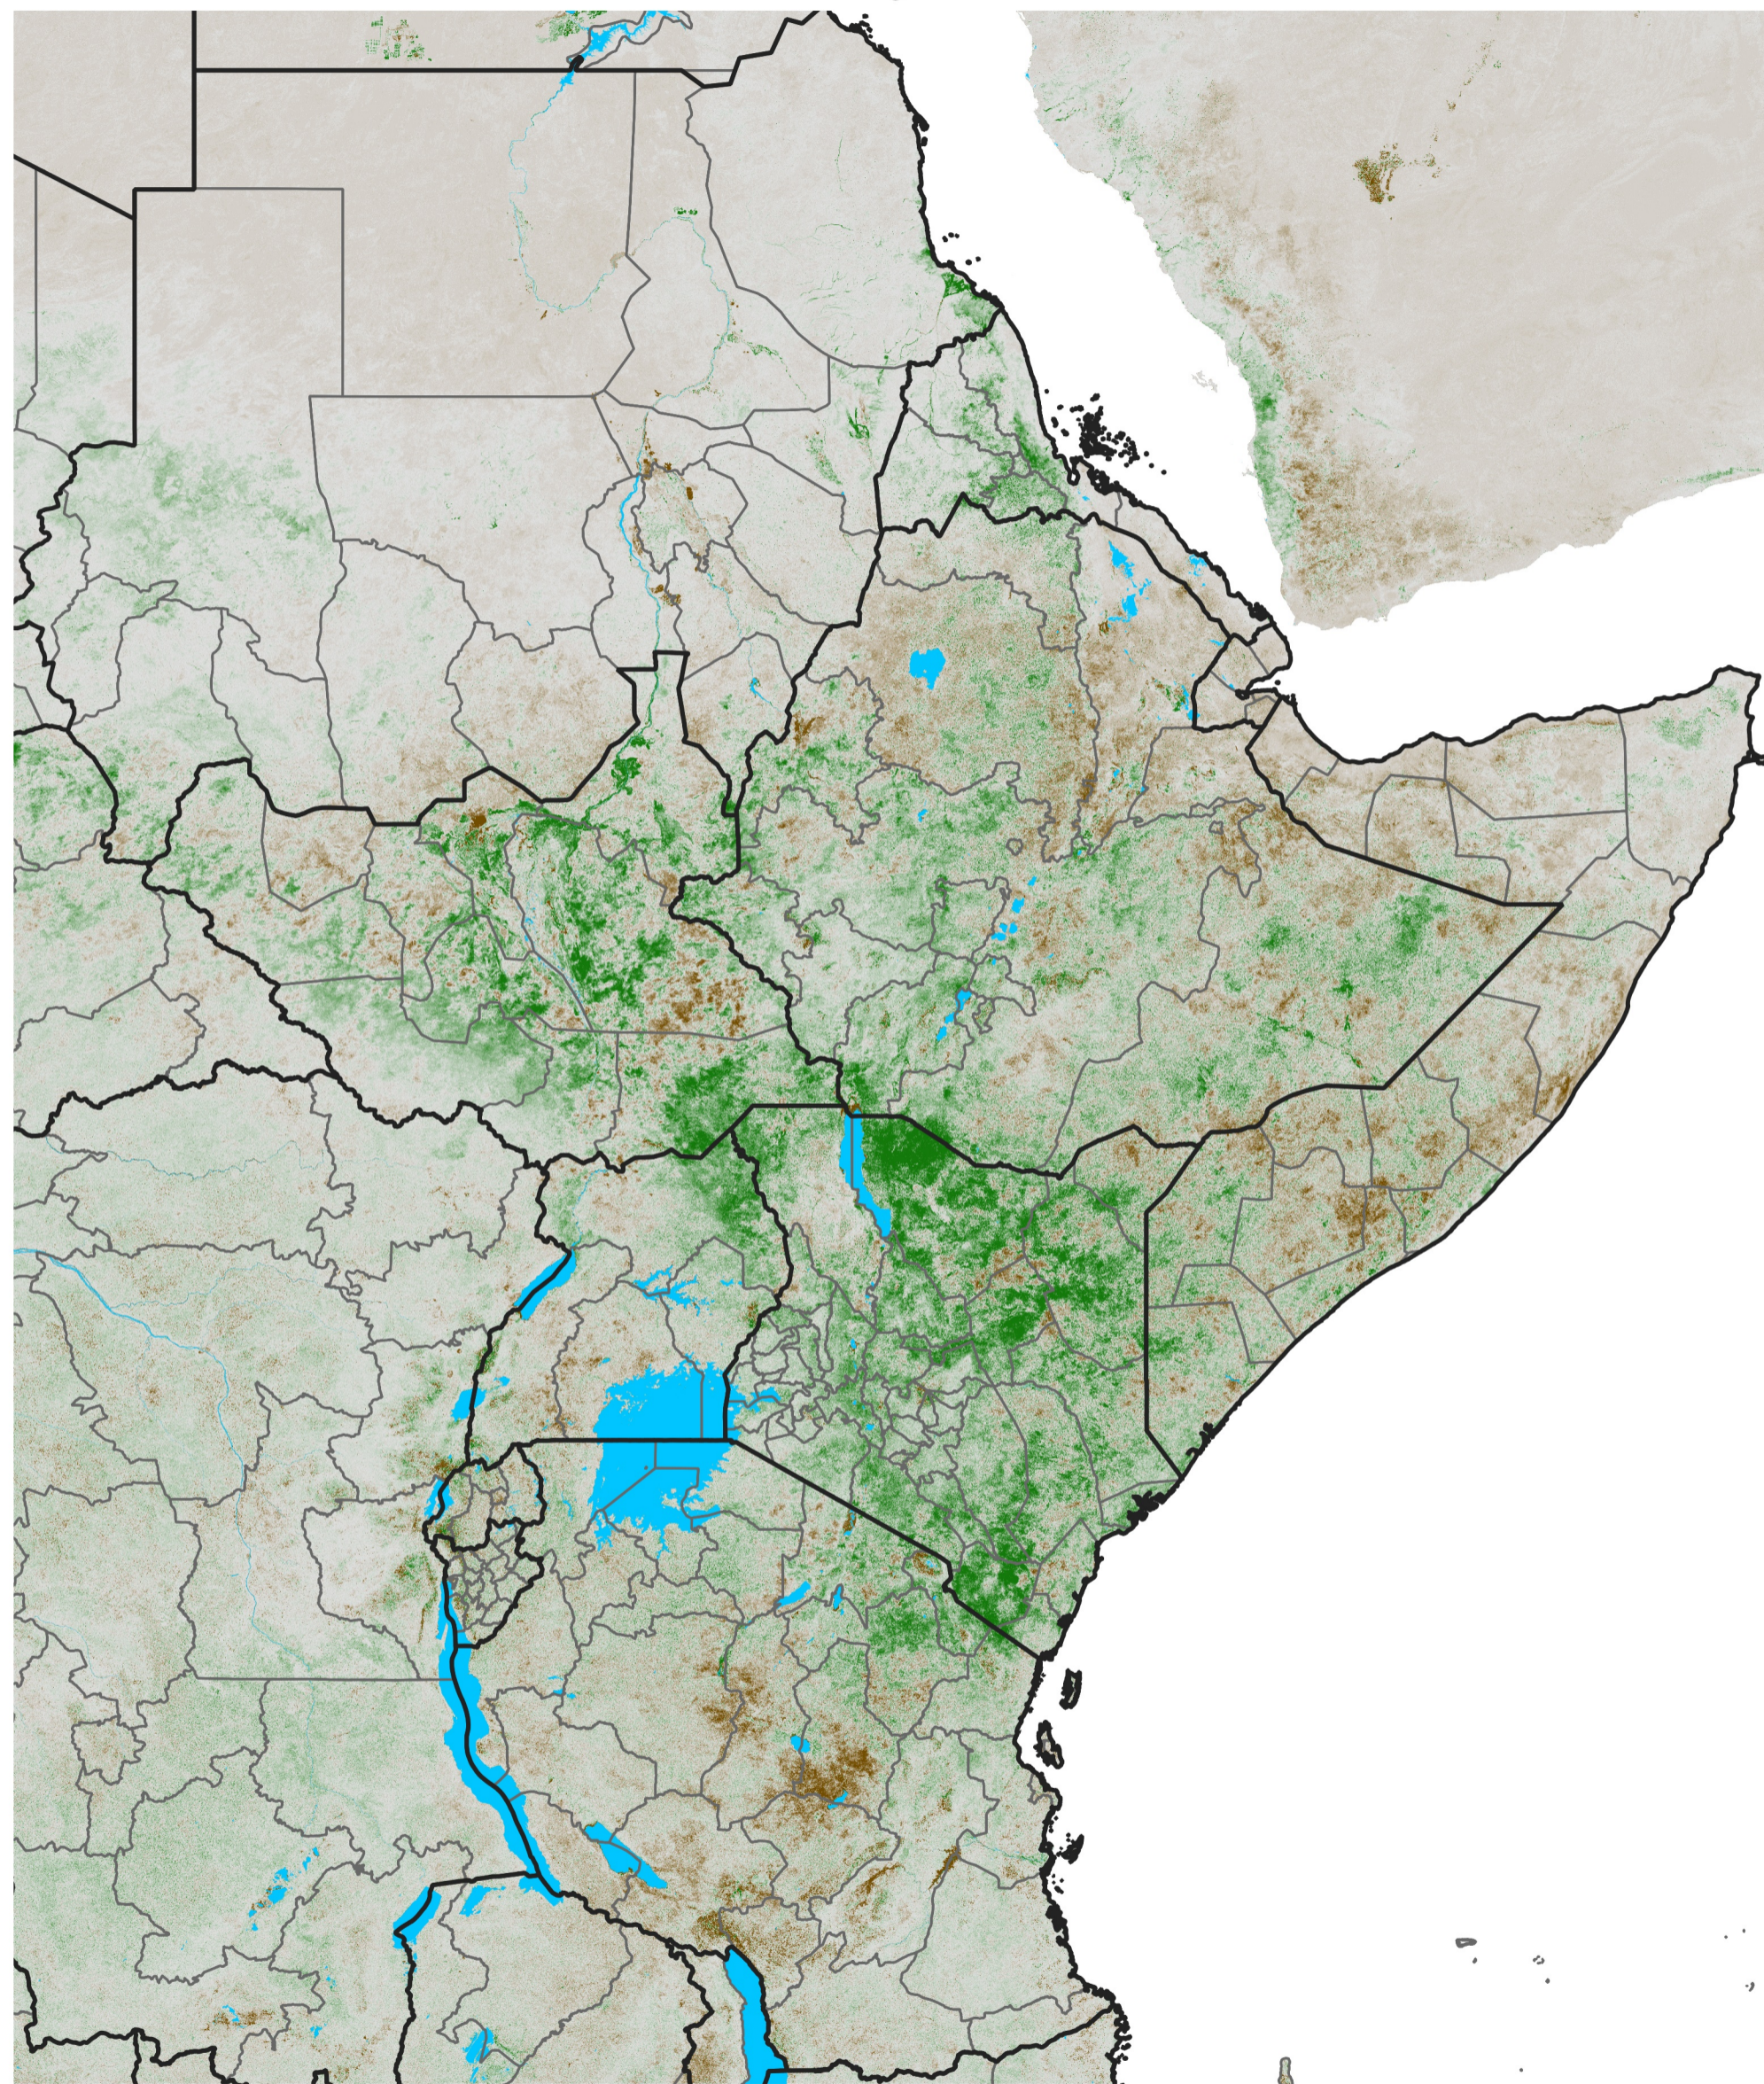

# East Africa NDVI Anomaly

2025 minus Mean (2012 - 2021)

Period 26 / May 01 - 10, 2025

## NDVI Anomaly

< -0.3   -0.2   -0.1   -0.05   0.05   0.1   0.2   >0.3

Negative

No Difference

Positive