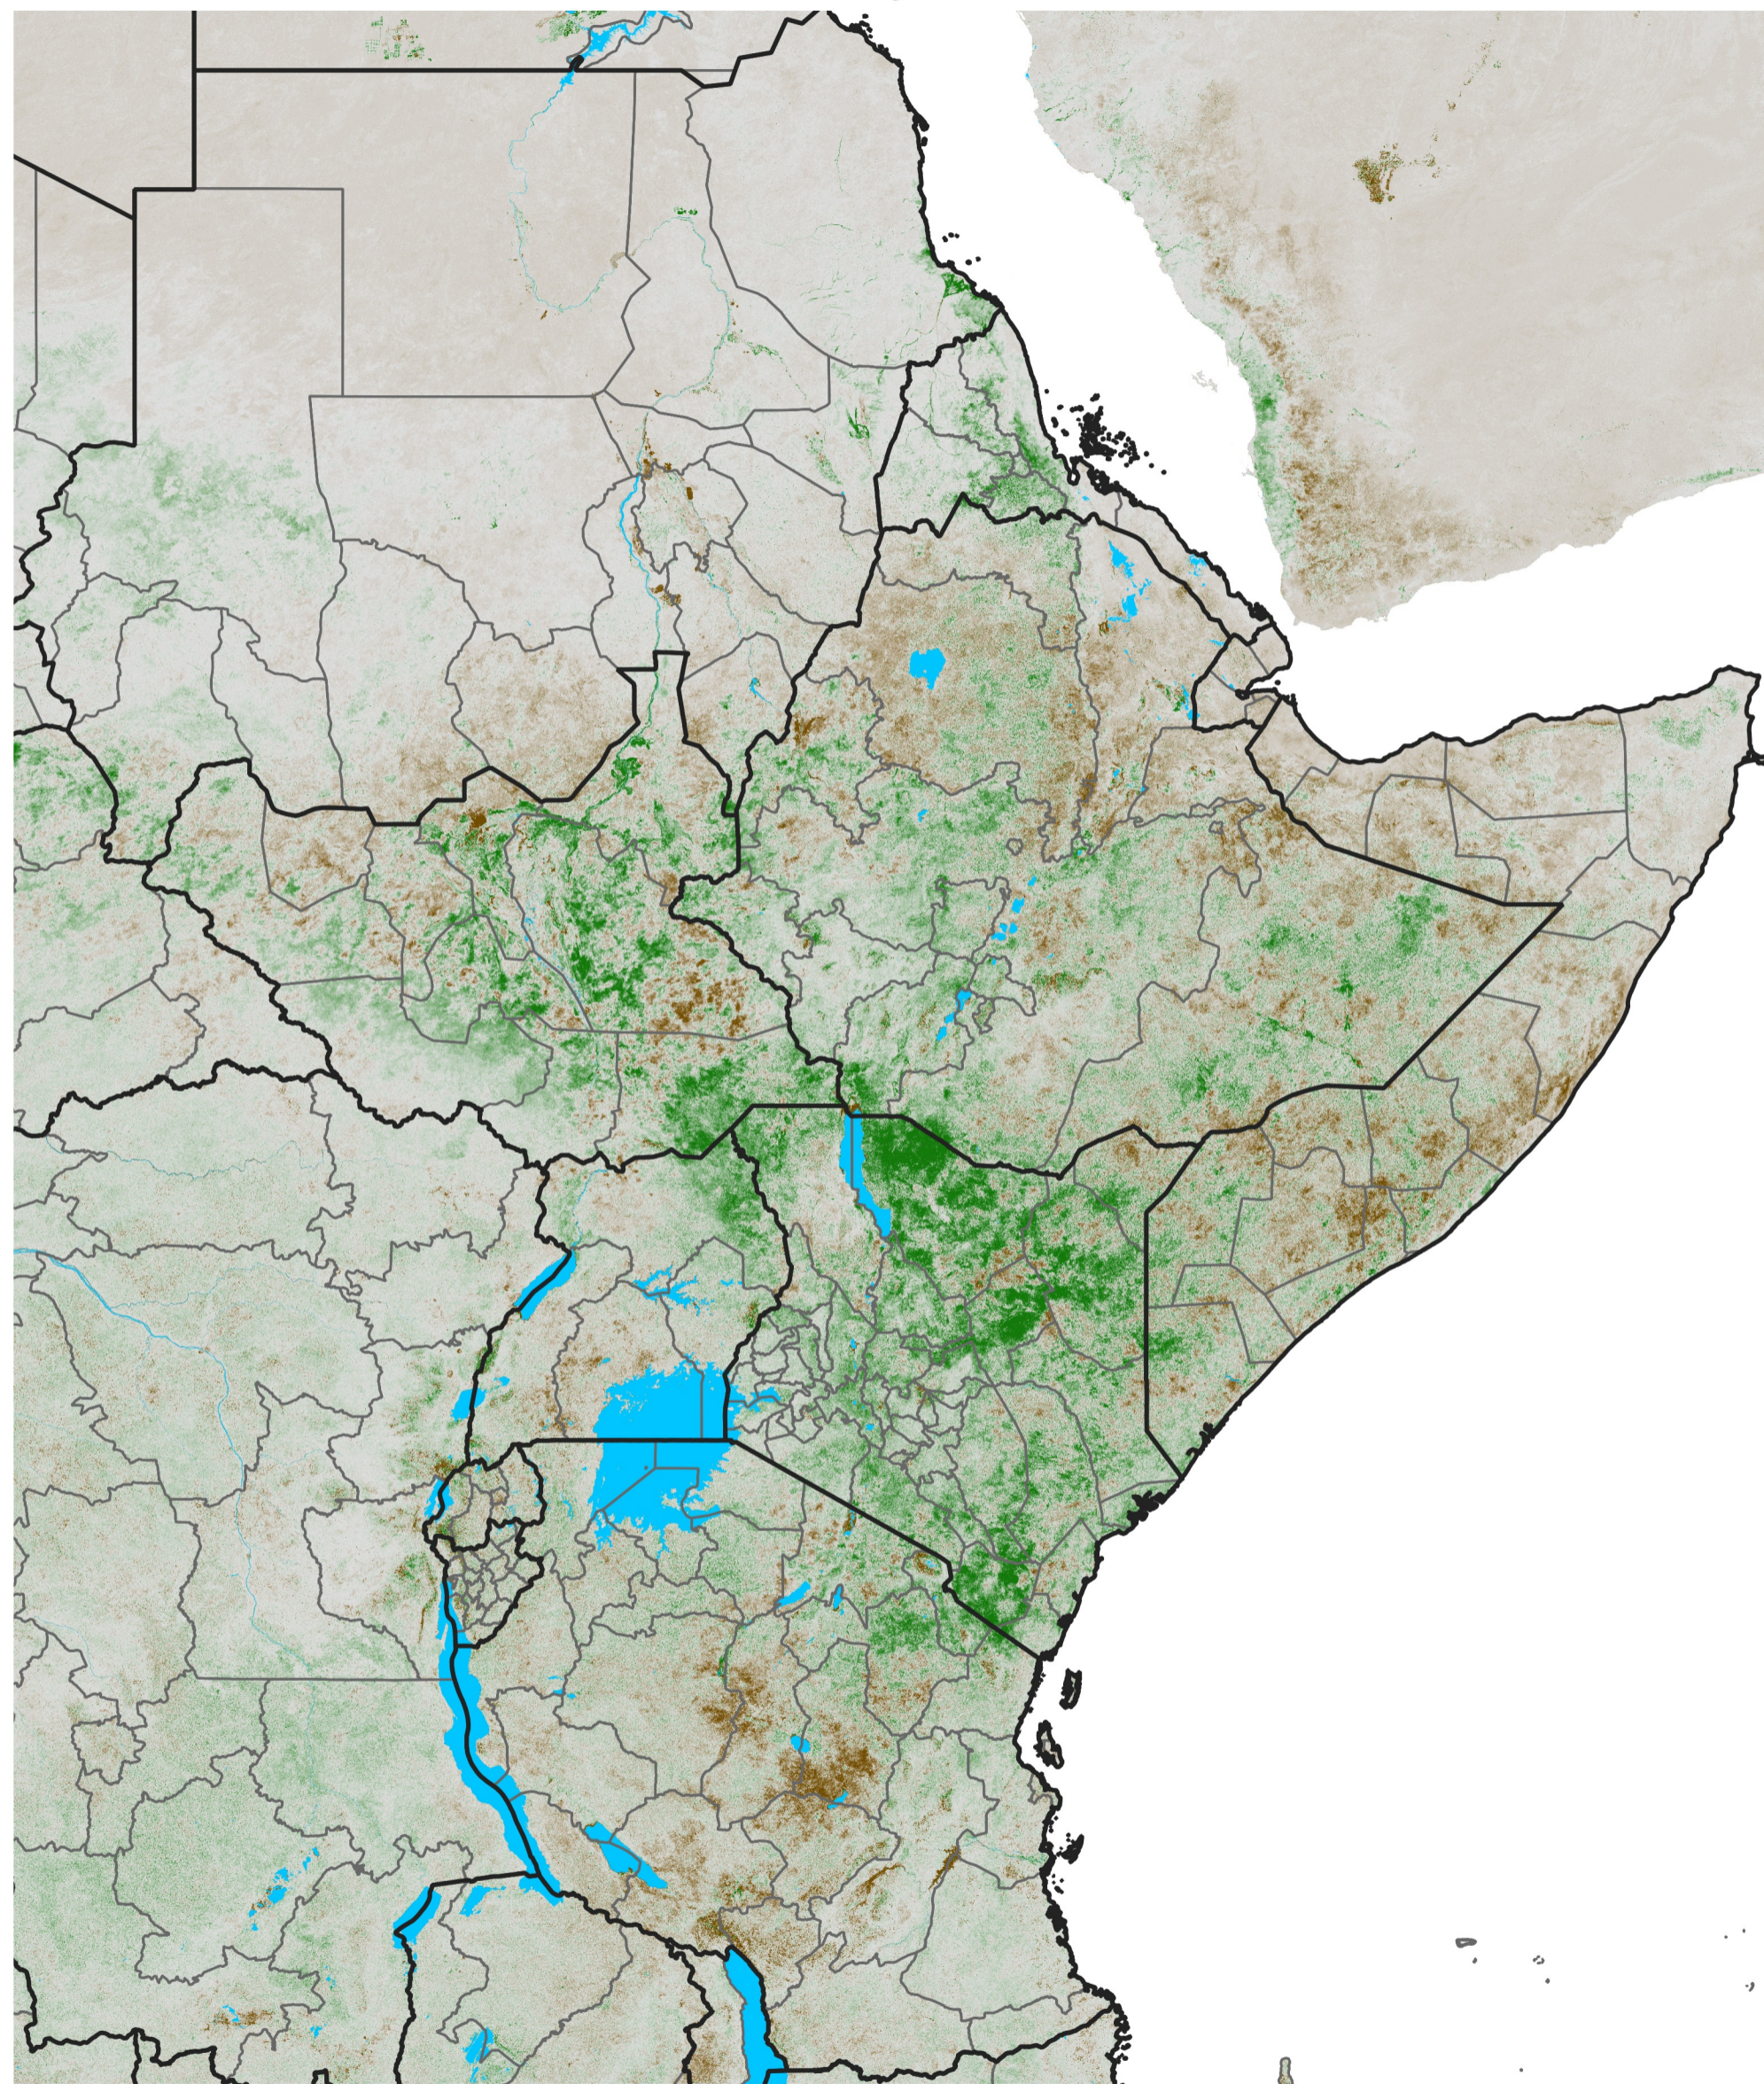

# East Africa NDVI Anomaly

2025 minus Mean (2012 - 2021)

Period 27 / May 06 - 15, 2025

## NDVI Anomaly

< -0.3   -0.2   -0.1   -0.05   0.05   0.1   0.2   >0.3

Negative

No Difference

Positive