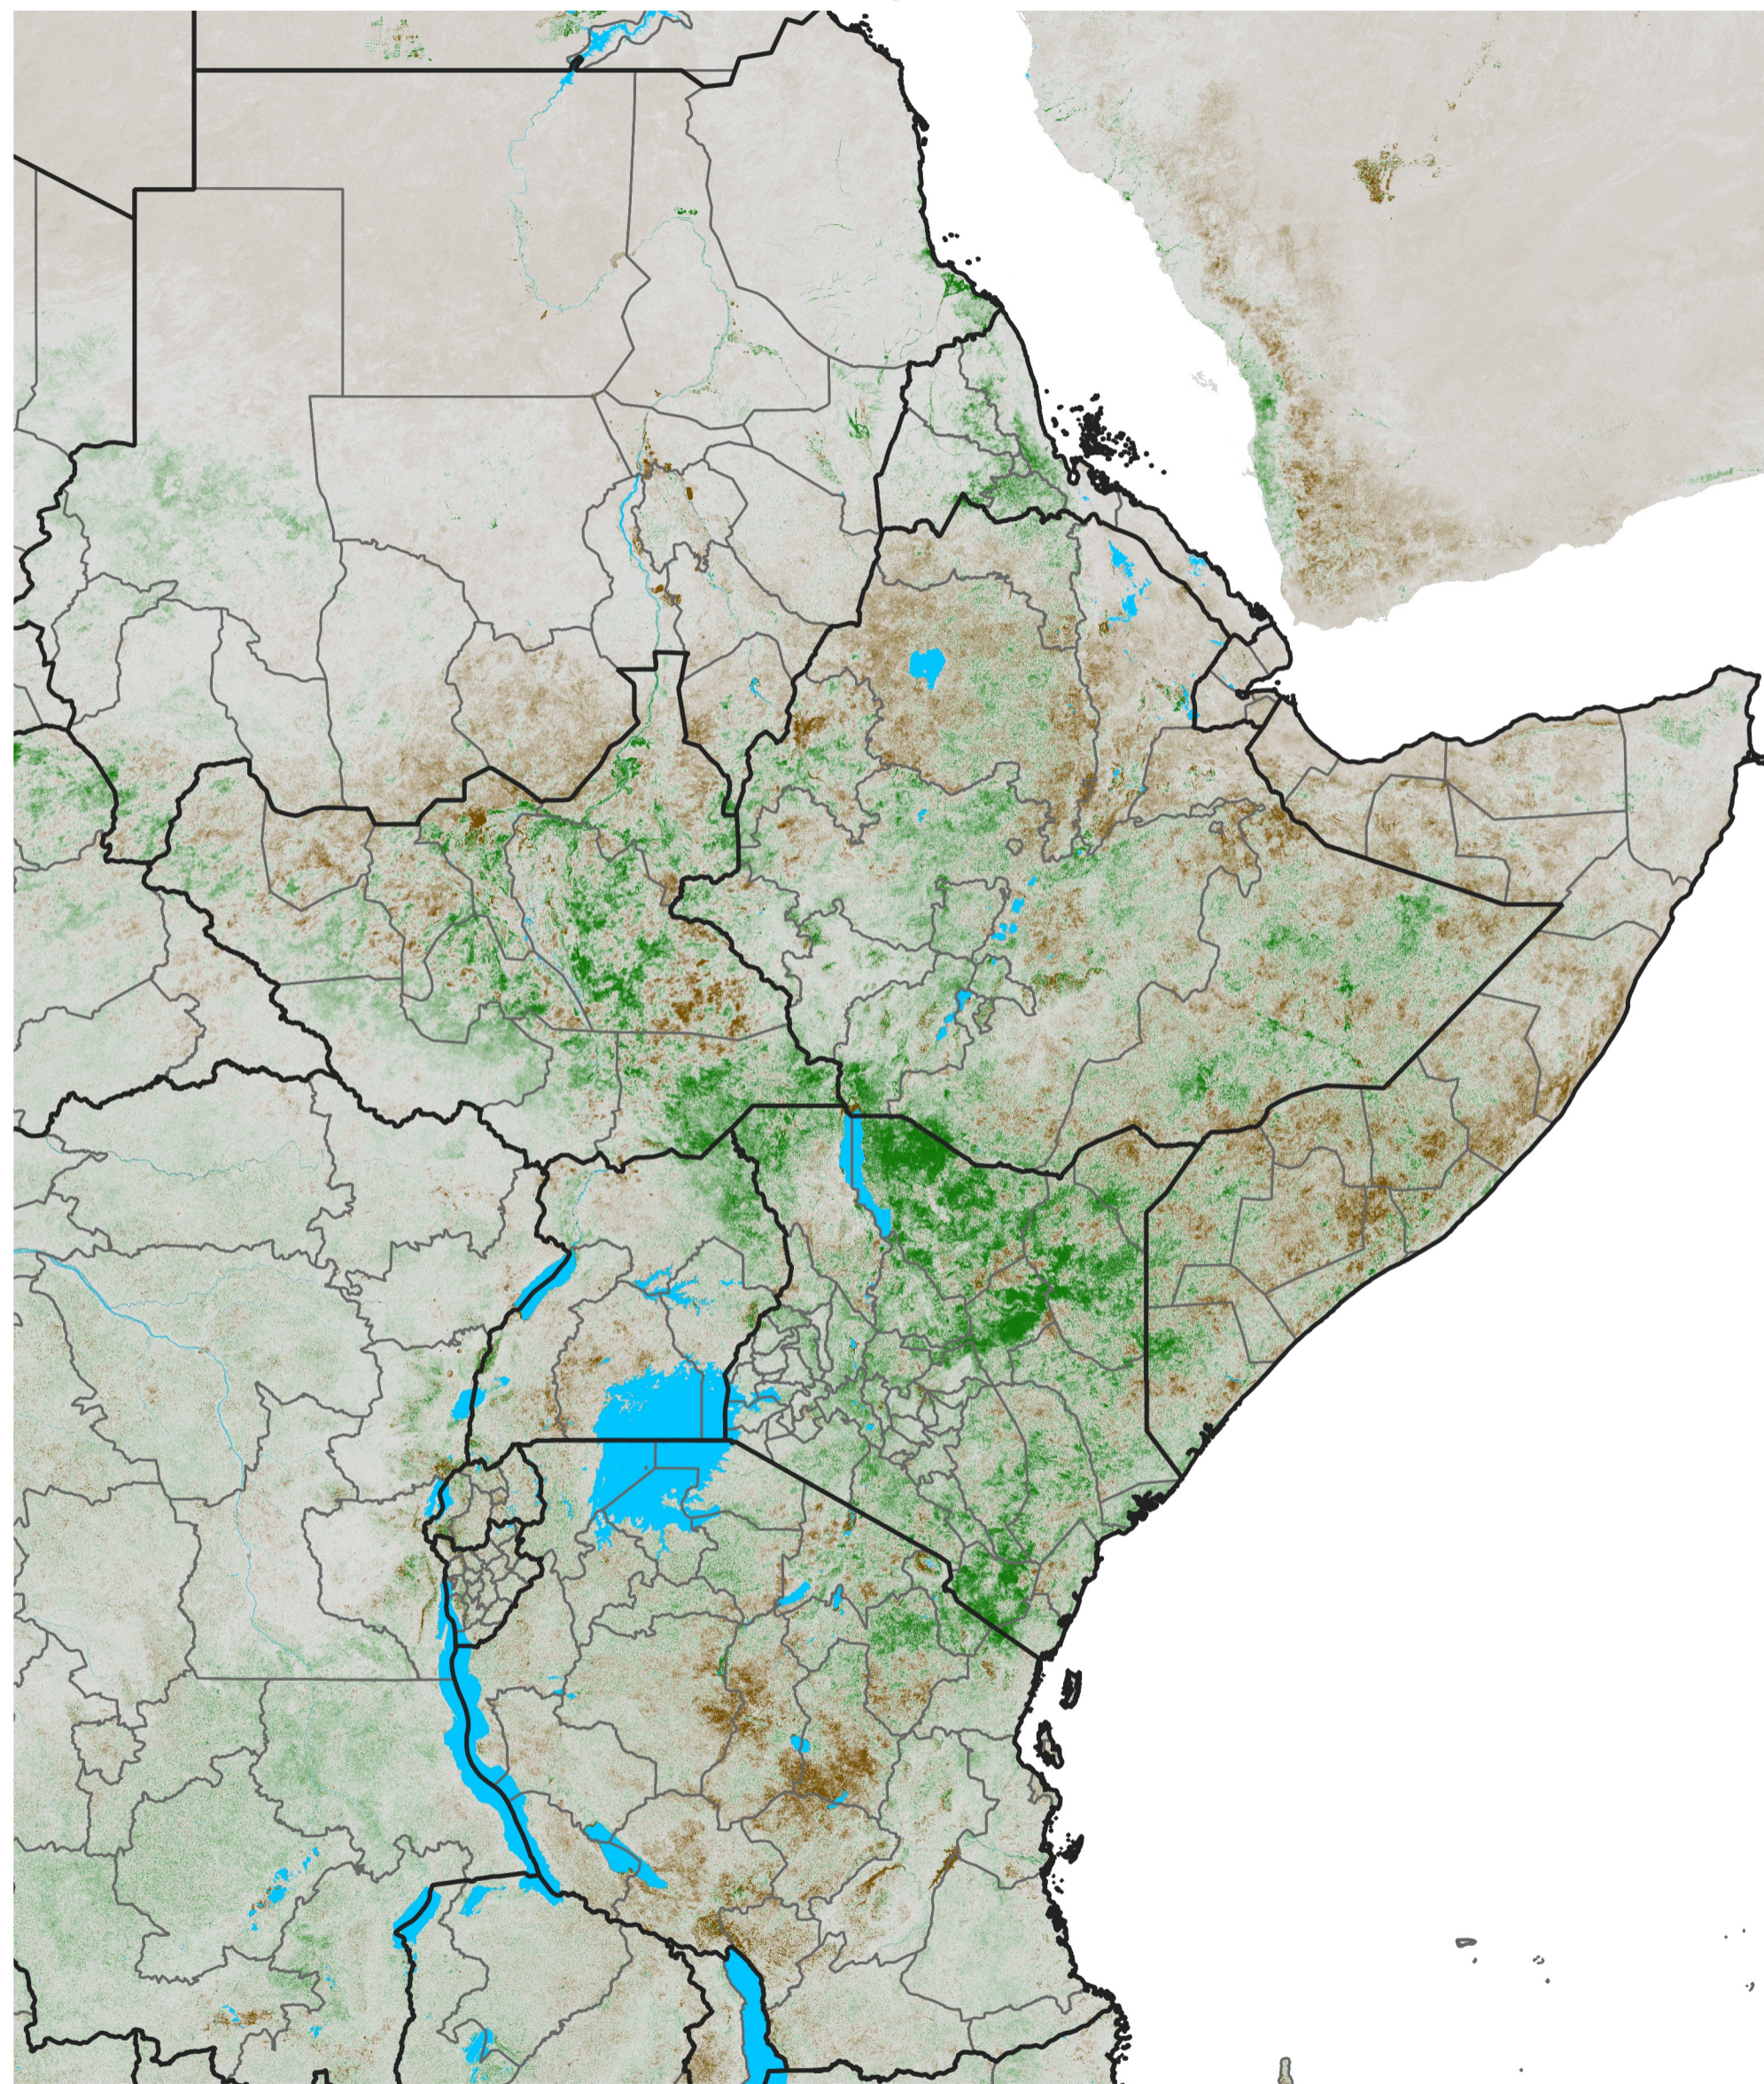

East Africa NDVI Anomaly

2025 minus Mean (2012 - 2021)

Period 28 / May 11 - 20, 2025

NDVI Anomaly

<math>< -0.3</math> -0.2 -0.1 -0.05 0.05 0.1 0.2 >0.3

Negative

No Difference

Positive