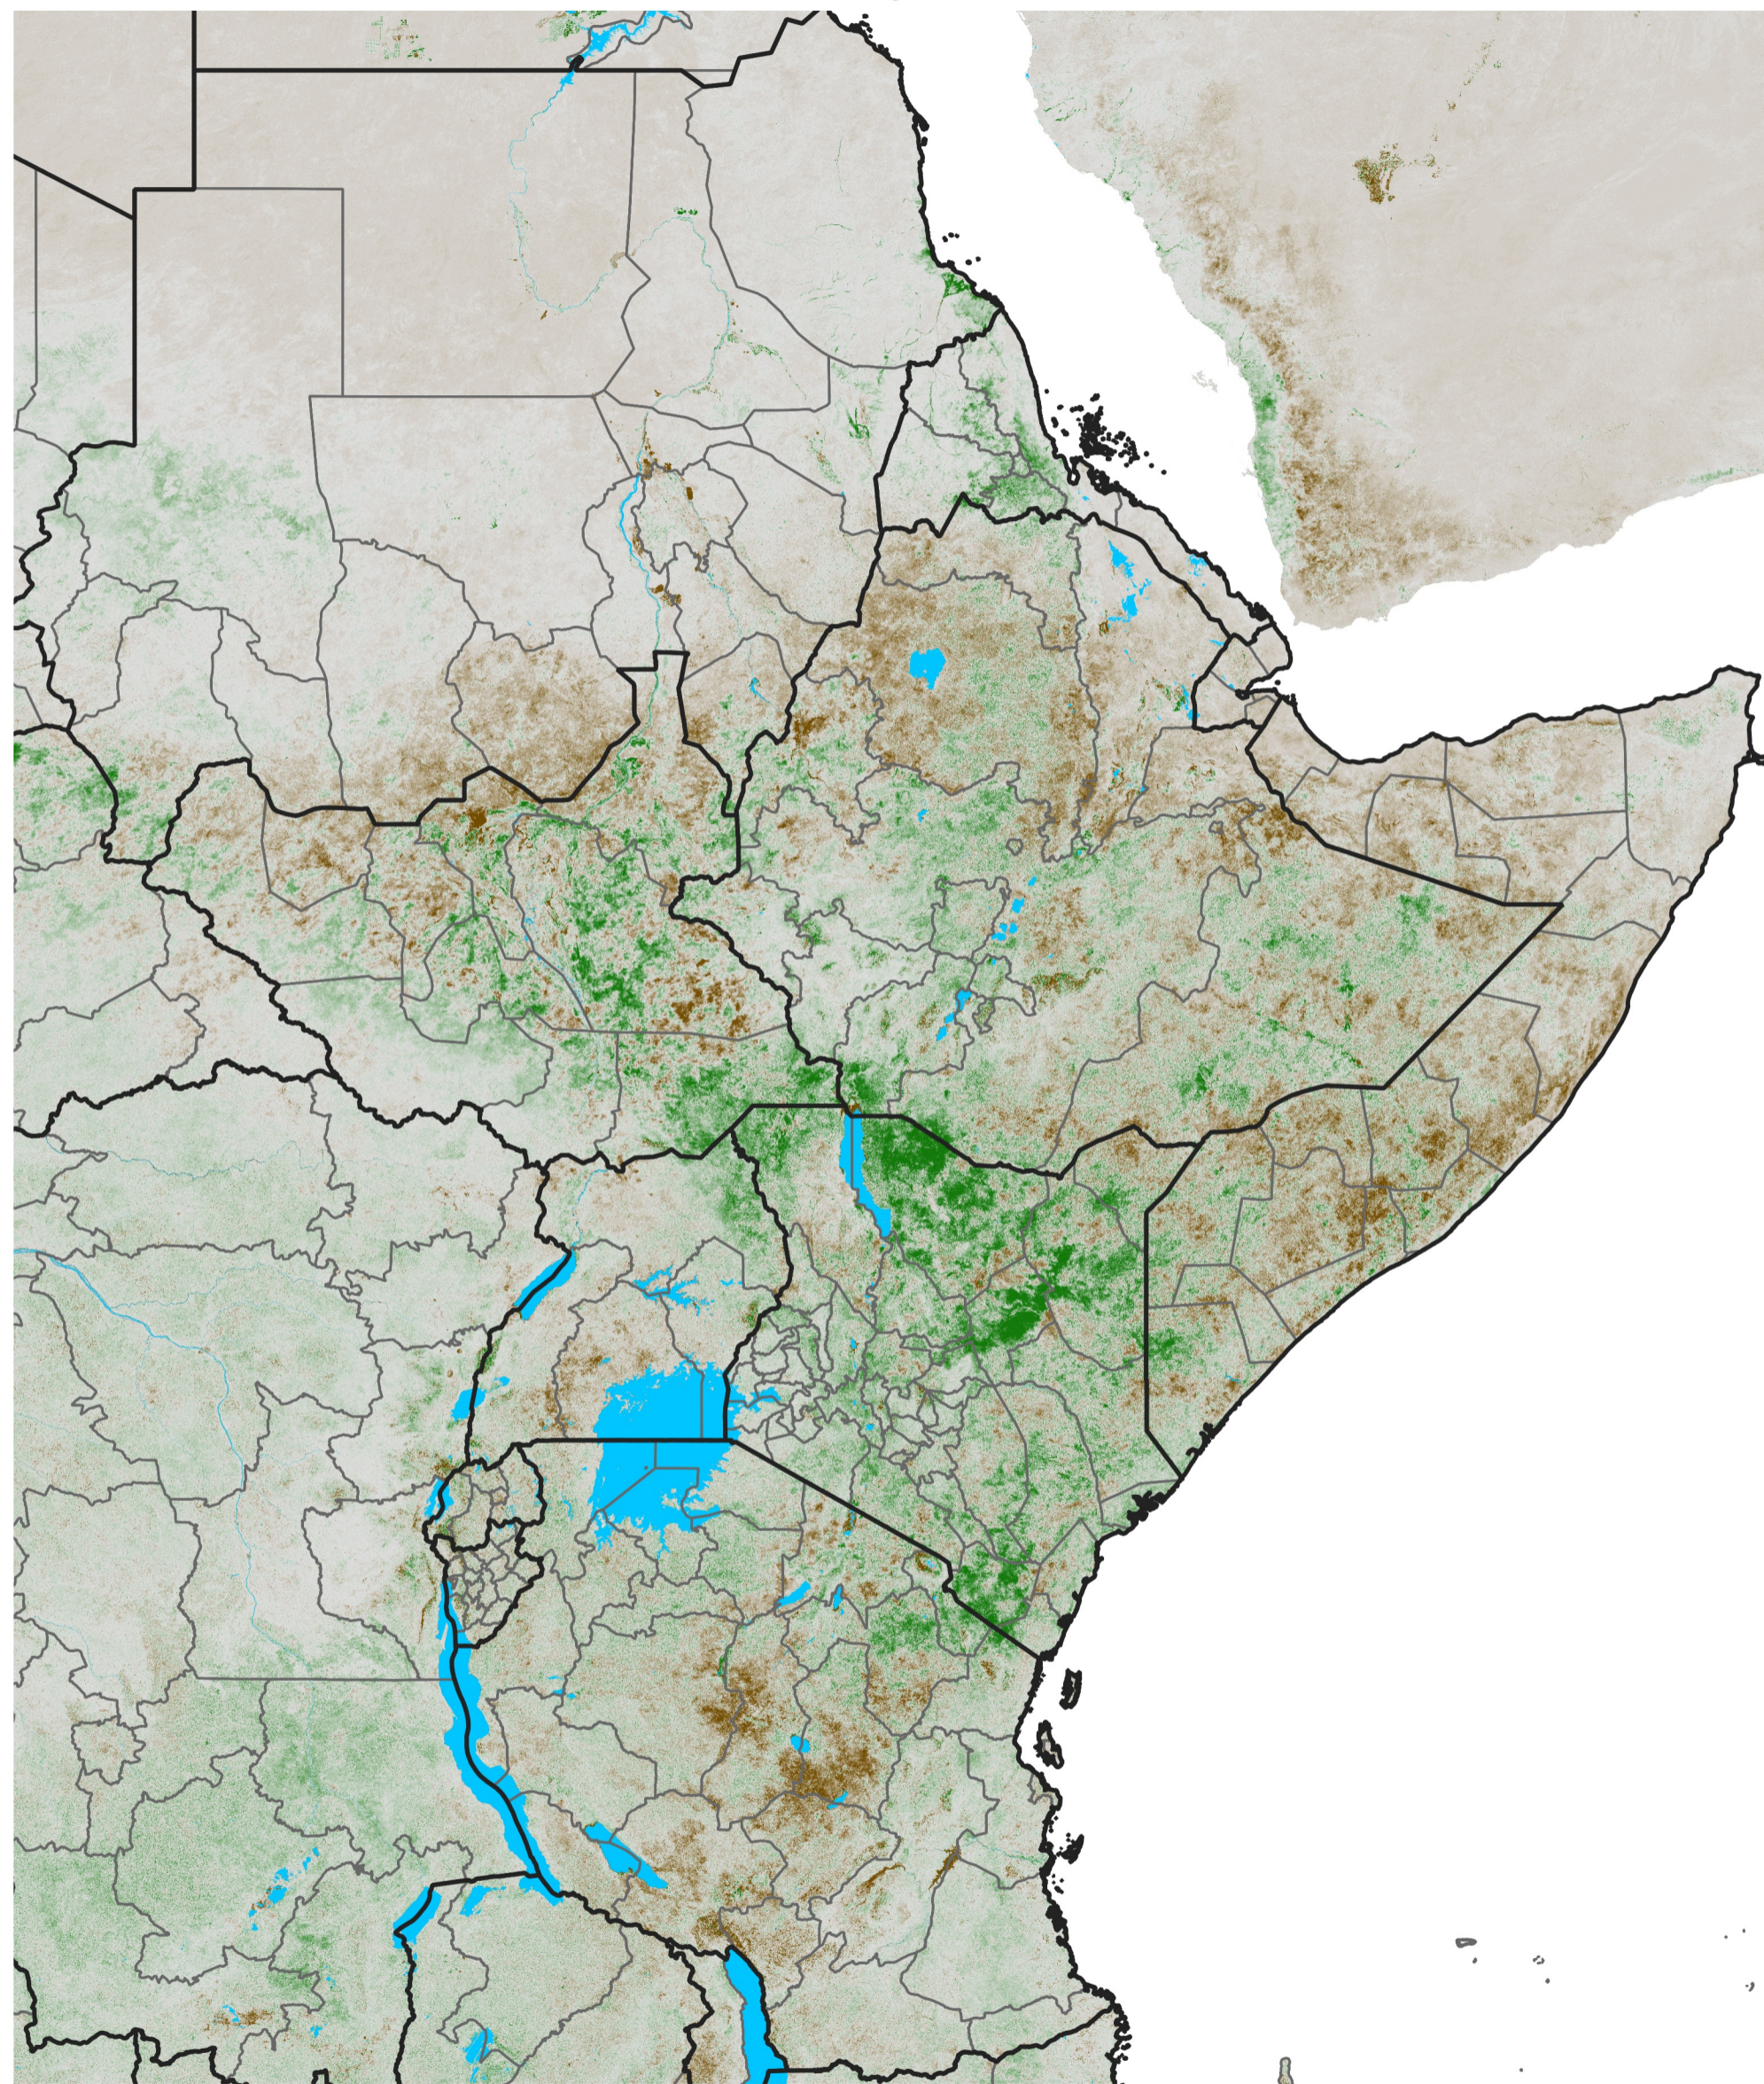

East Africa NDVI Anomaly

2025 minus Mean (2012 - 2021)

Period 29 / May 16 - 25, 2025

NDVI Anomaly

<math>< -0.3</math> -0.2 -0.1 -0.05 0.05 0.1 0.2 > 0.3

Negative

No Difference

Positive