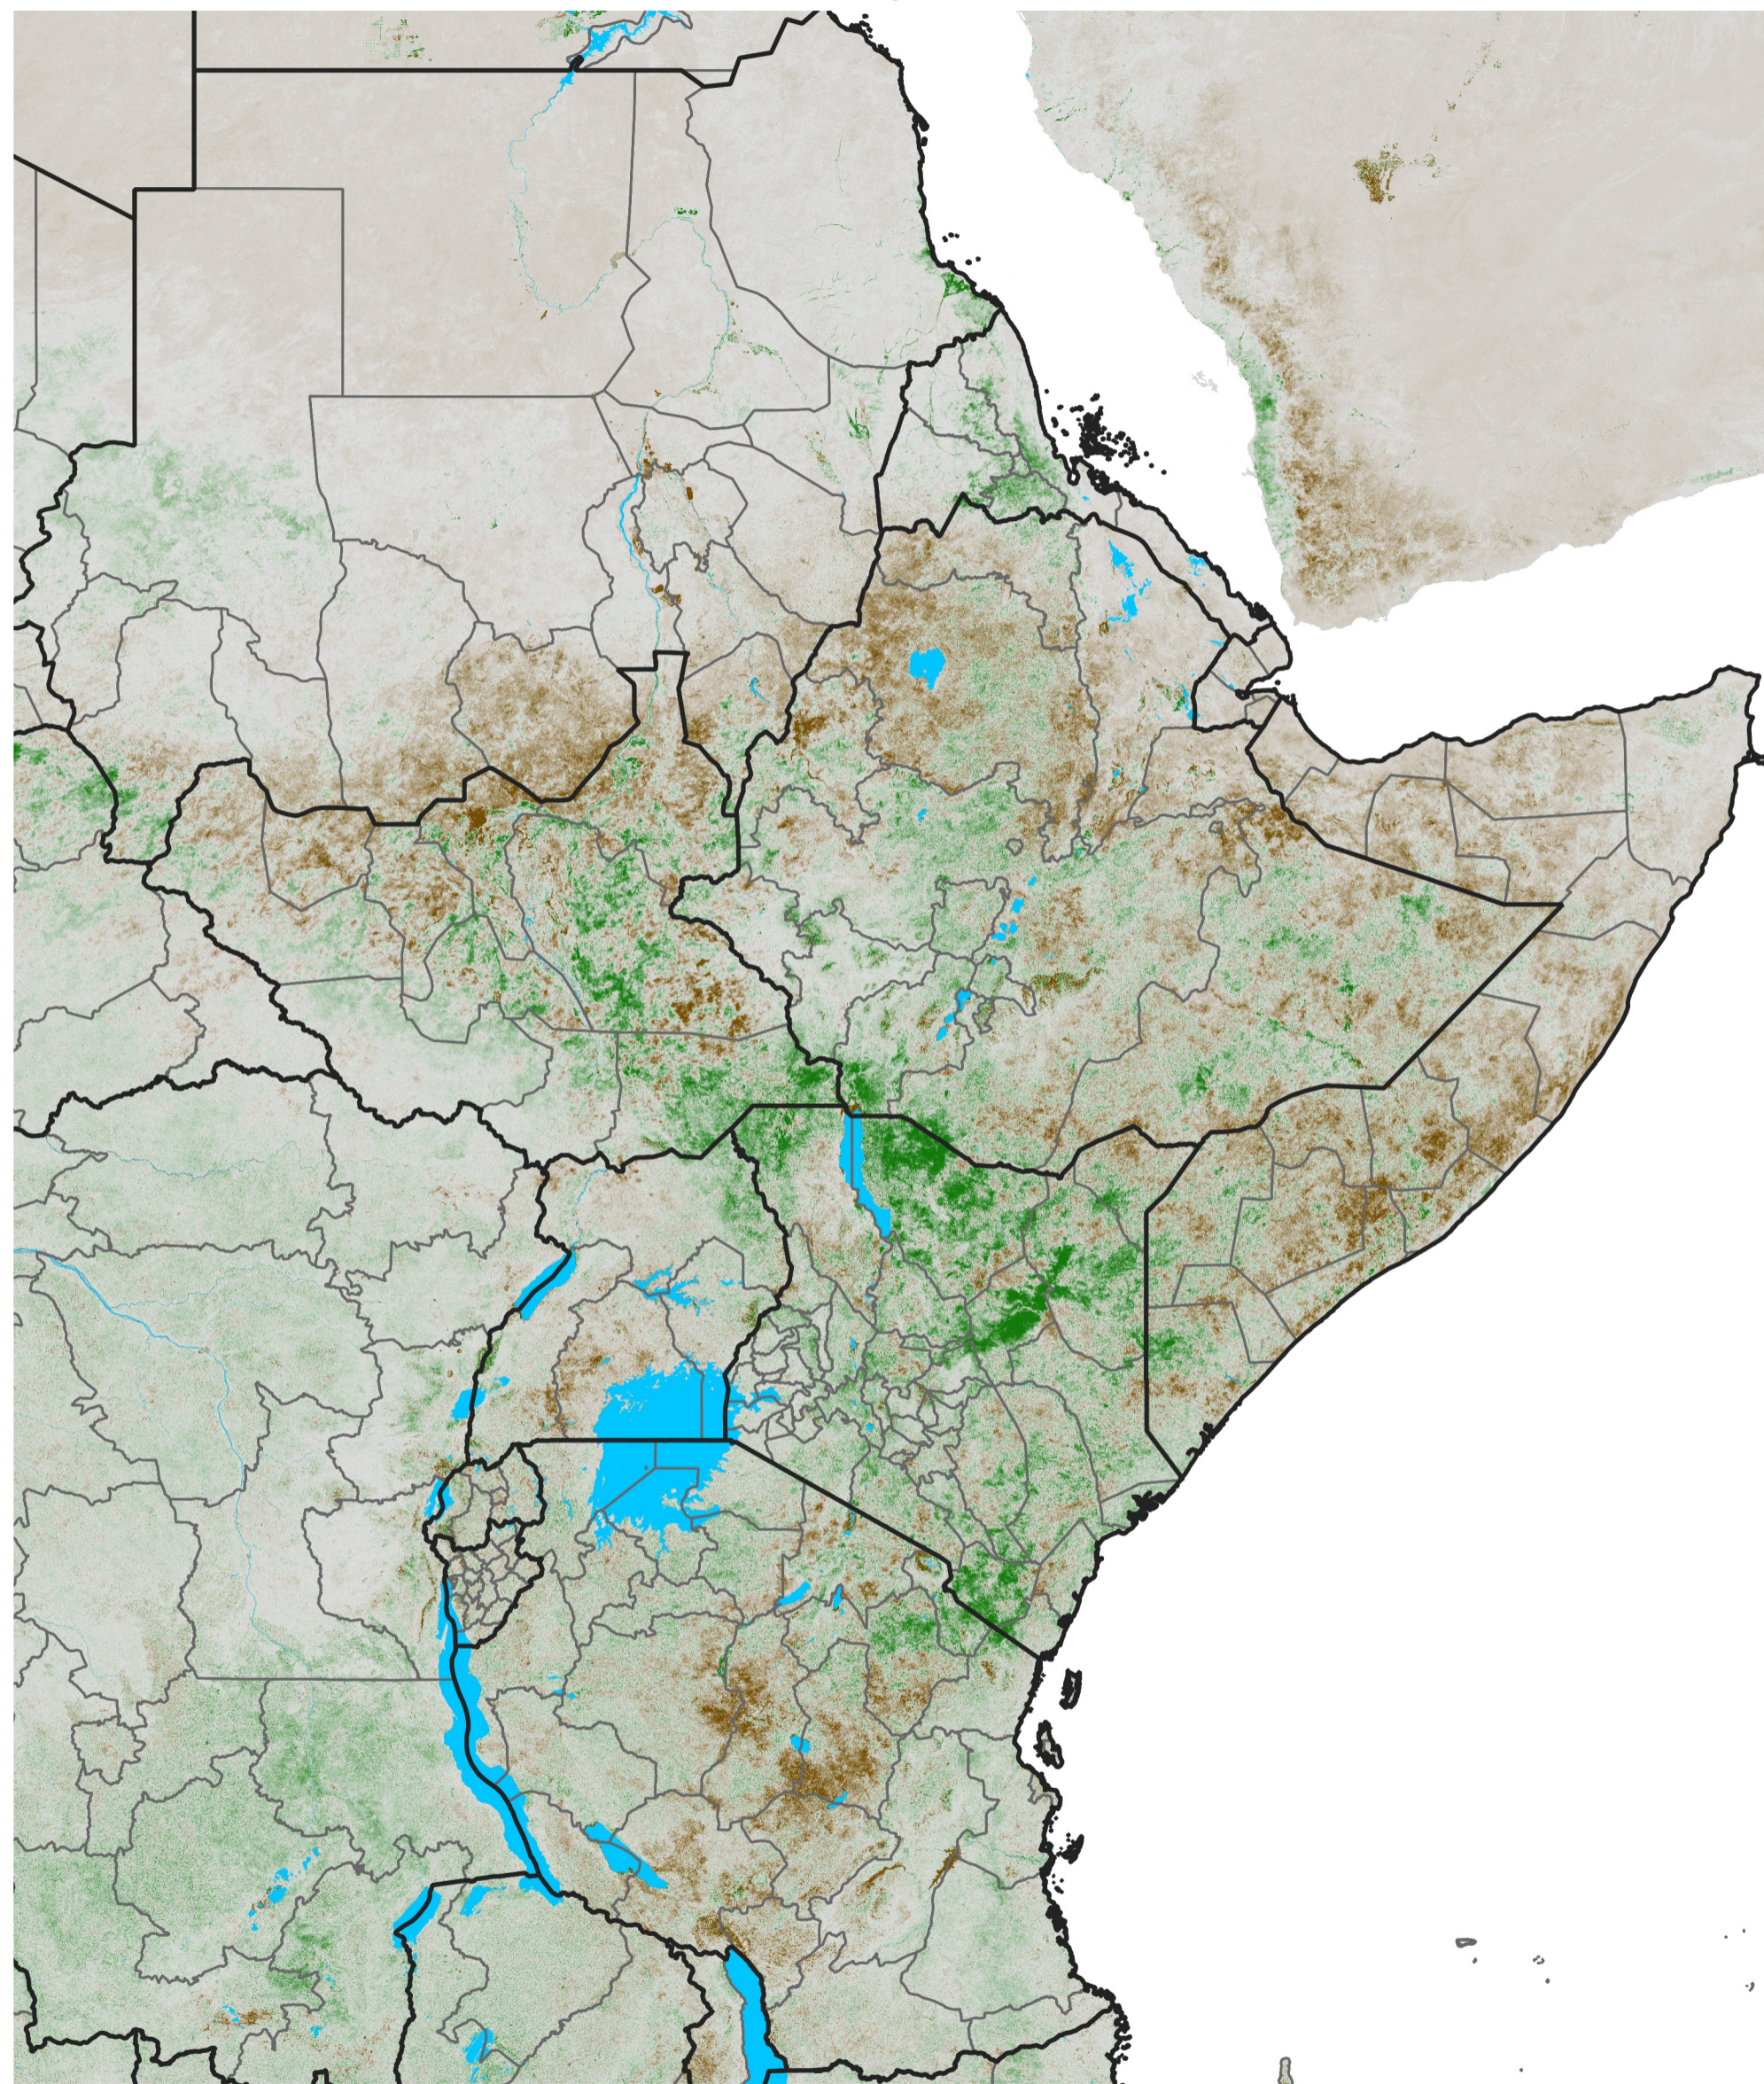

East Africa NDVI Anomaly

2025 minus Mean (2012 - 2021)

Period 30 / May 21 - 31, 2025

NDVI Anomaly

<math>< -0.3</math> -0.2 -0.1 -0.05 0.05 0.1 0.2 > 0.3

Negative

No Difference

Positive