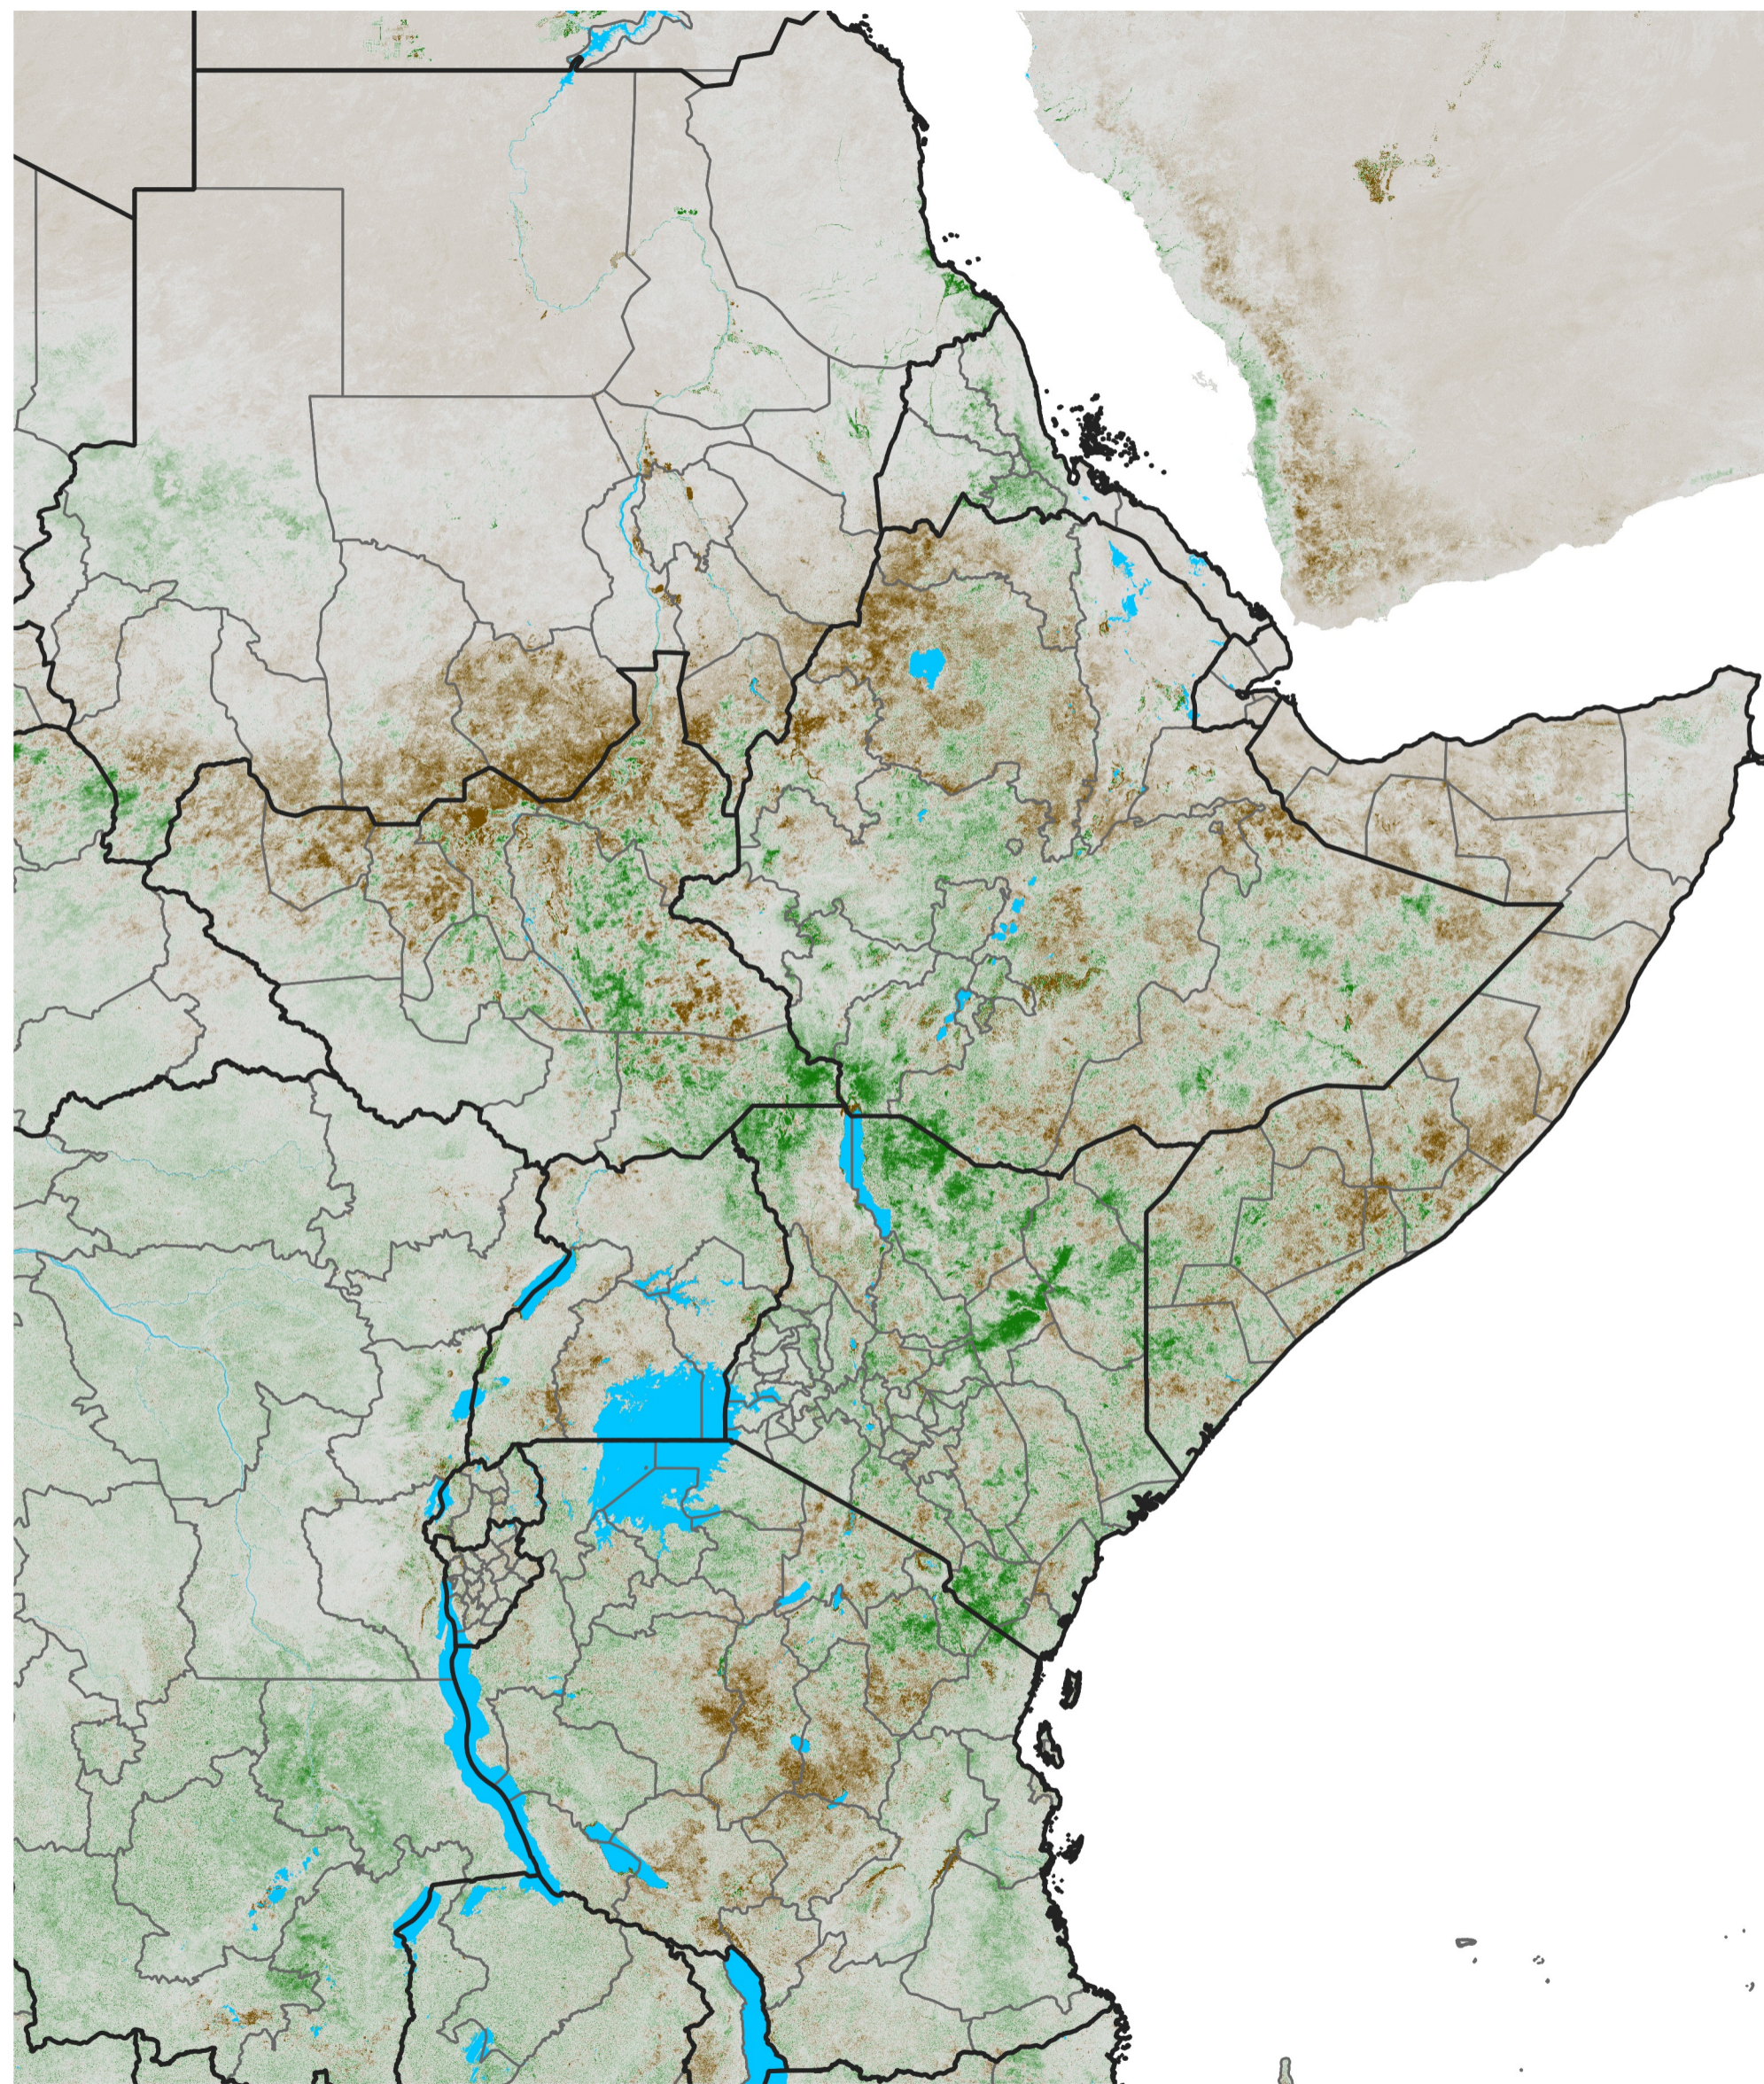

East Africa NDVI Anomaly

2025 minus Mean (2012 - 2021)

Period 32 / Jun 01 - 10, 2025

NDVI Anomaly

< -0.3 -0.2 -0.1 -0.05 0.05 0.1 0.2 >0.3

Negative

No Difference

Positive