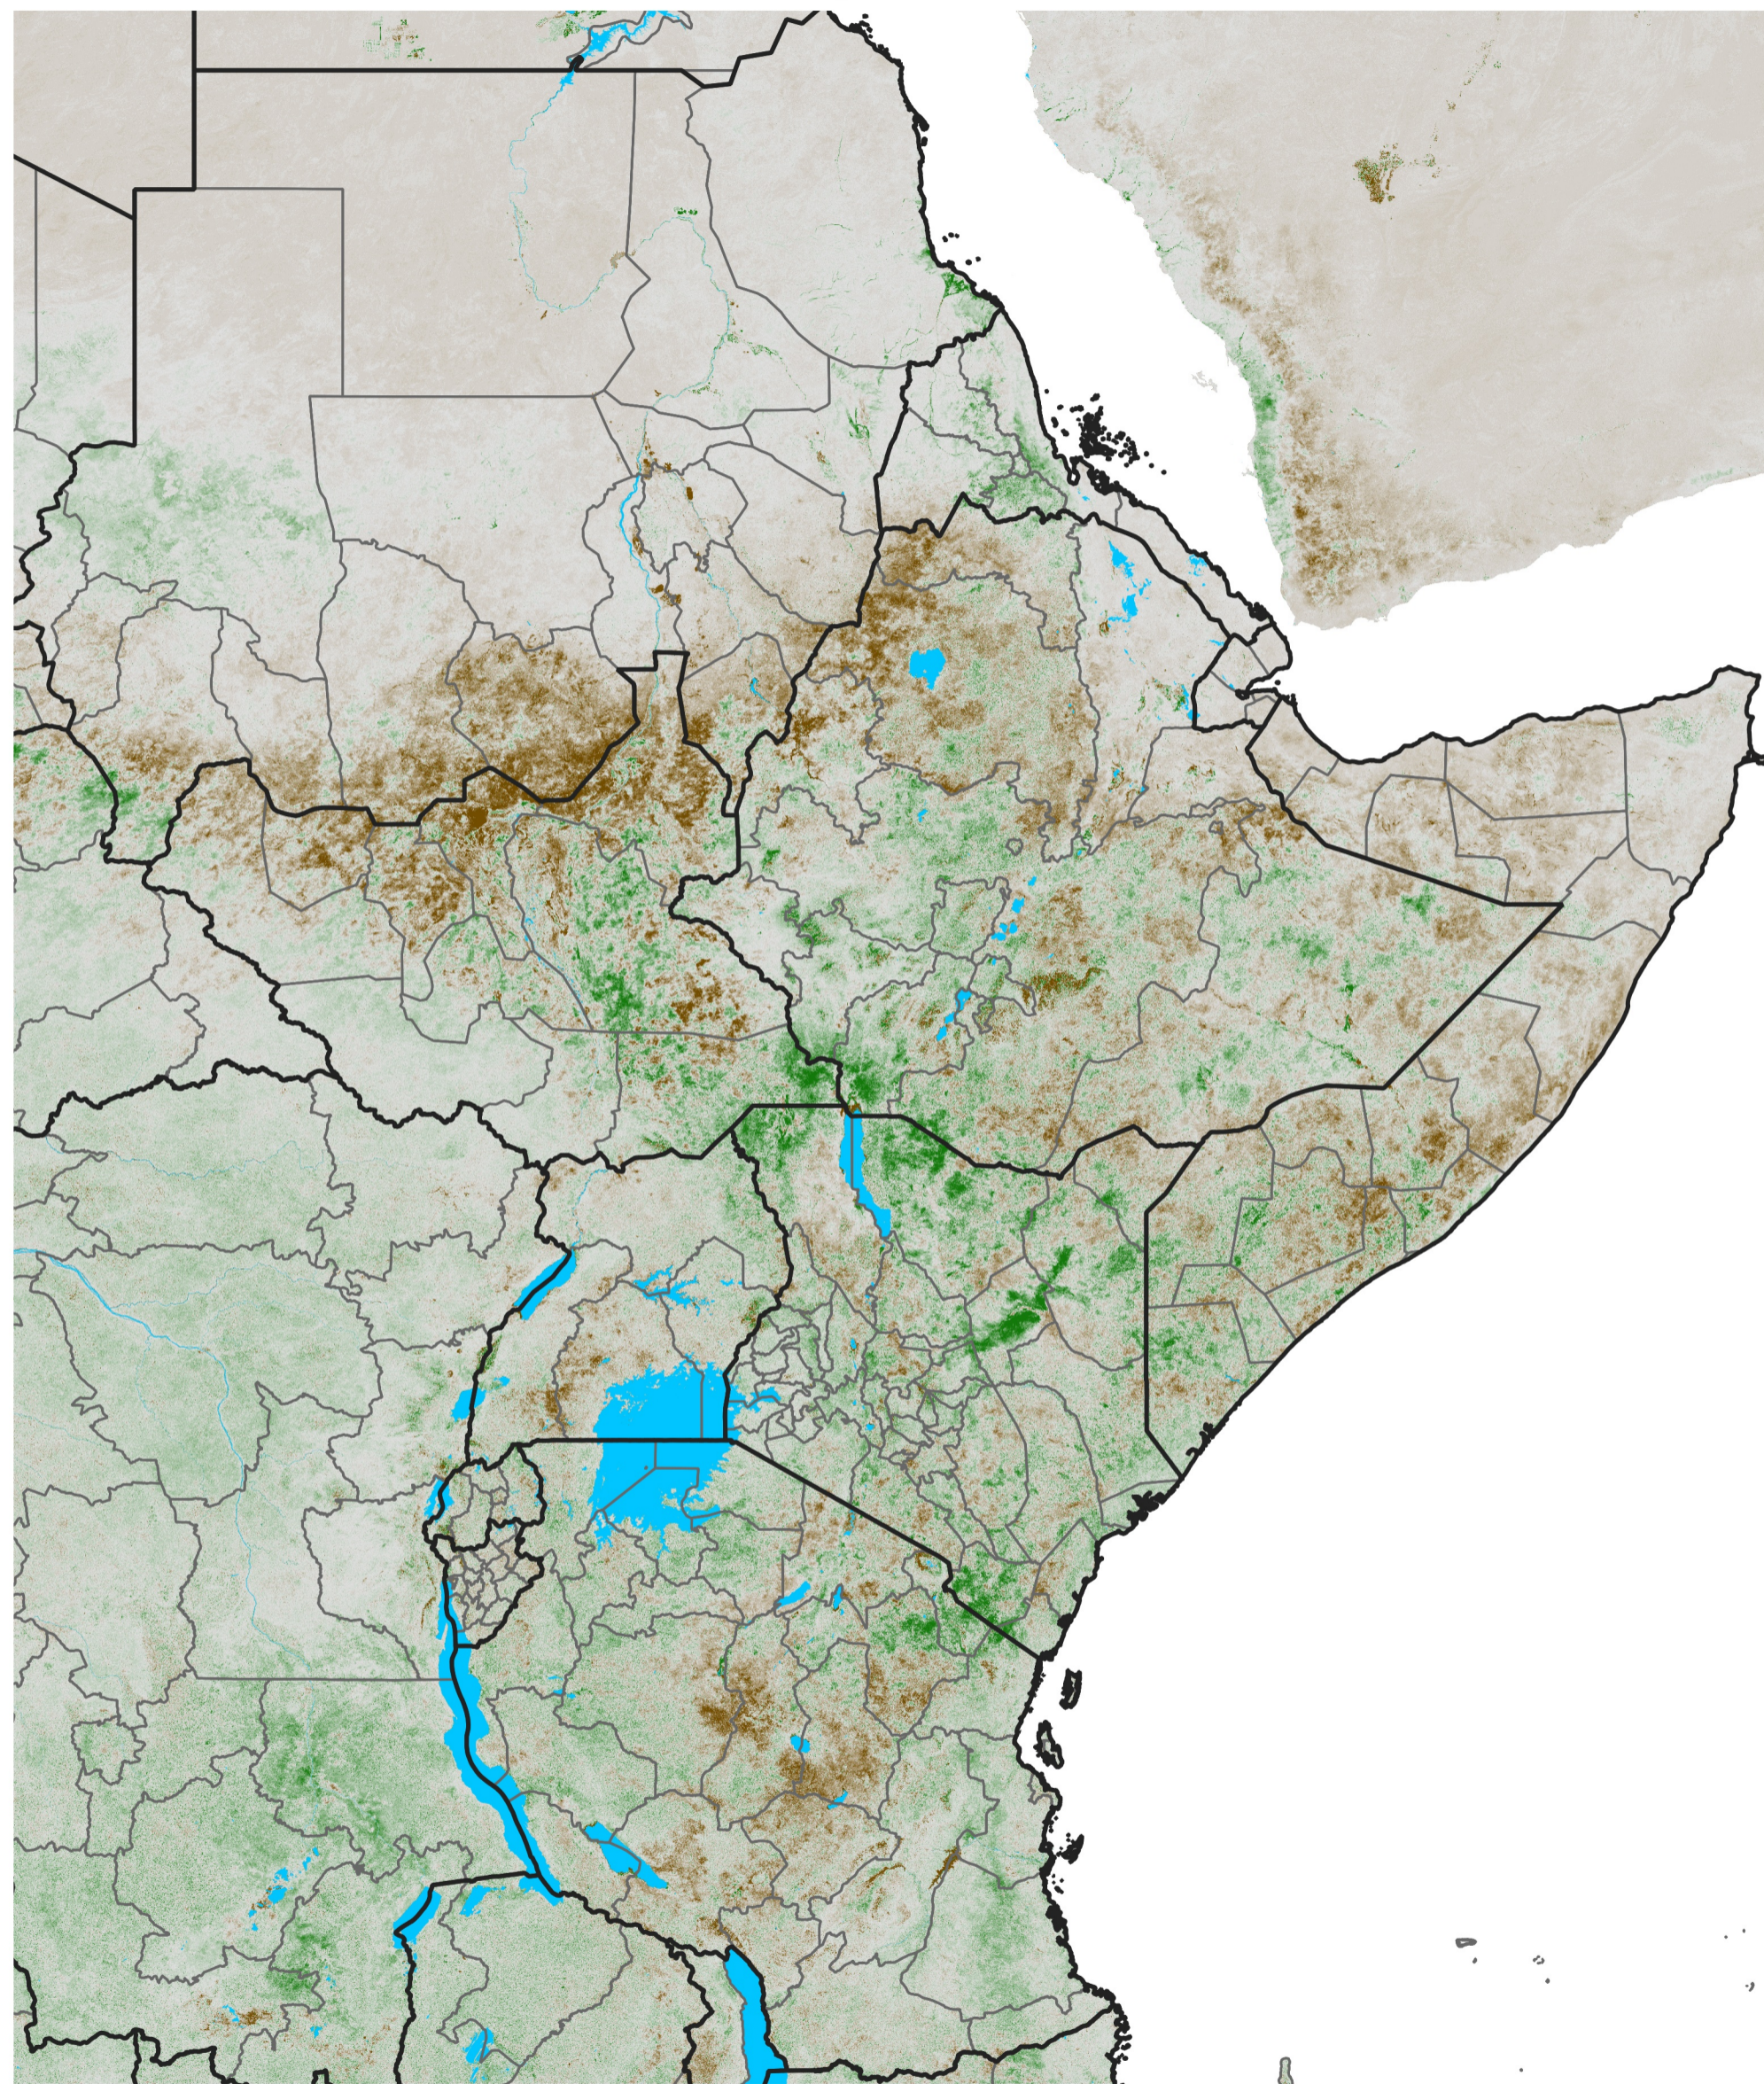

East Africa NDVI Anomaly

2025 minus Mean (2012 - 2021)

Period 33 / Jun 06 - 15, 2025

NDVI Anomaly

<math>< -0.3</math> -0.2 -0.1 -0.05 0.05 0.1 0.2 >0.3

Negative

No Difference

Positive