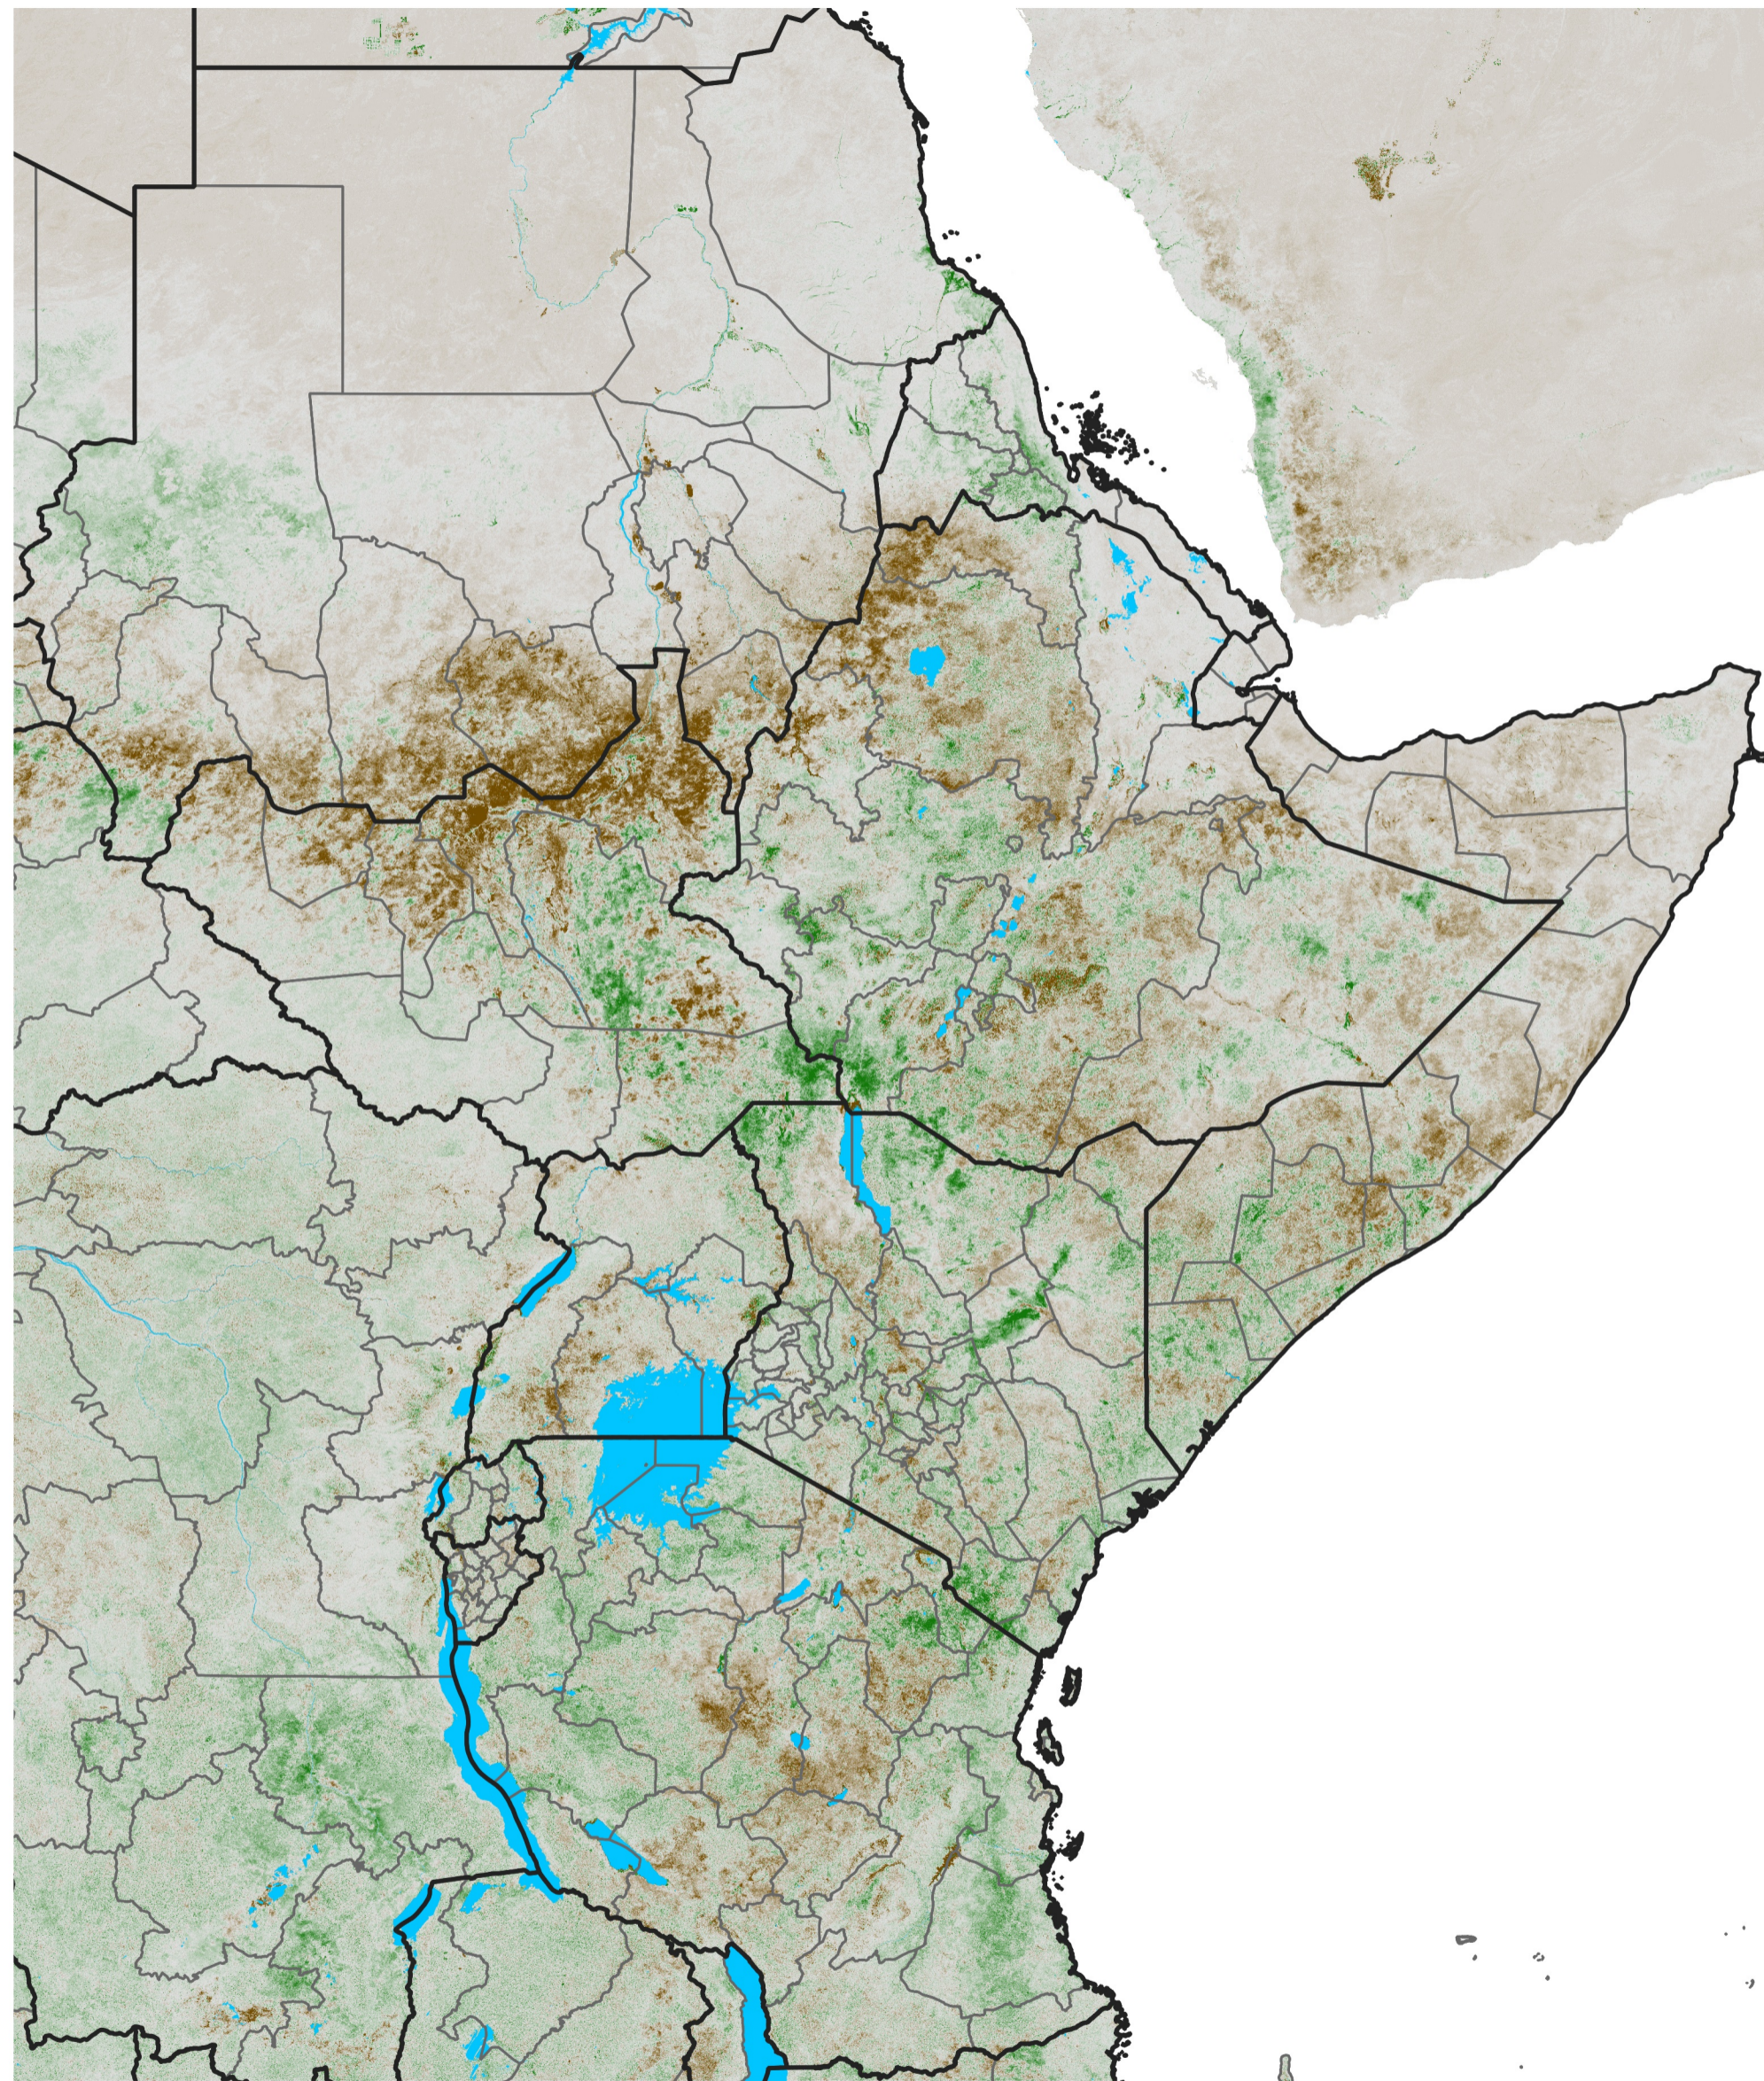

East Africa NDVI Anomaly

2025 minus Mean (2012 - 2021)

Period 35 / Jun 16 - 25, 2025

NDVI Anomaly

<math>< -0.3</math> -0.2 -0.1 -0.05 0.05 0.1 0.2 > 0.3

Negative

No Difference

Positive