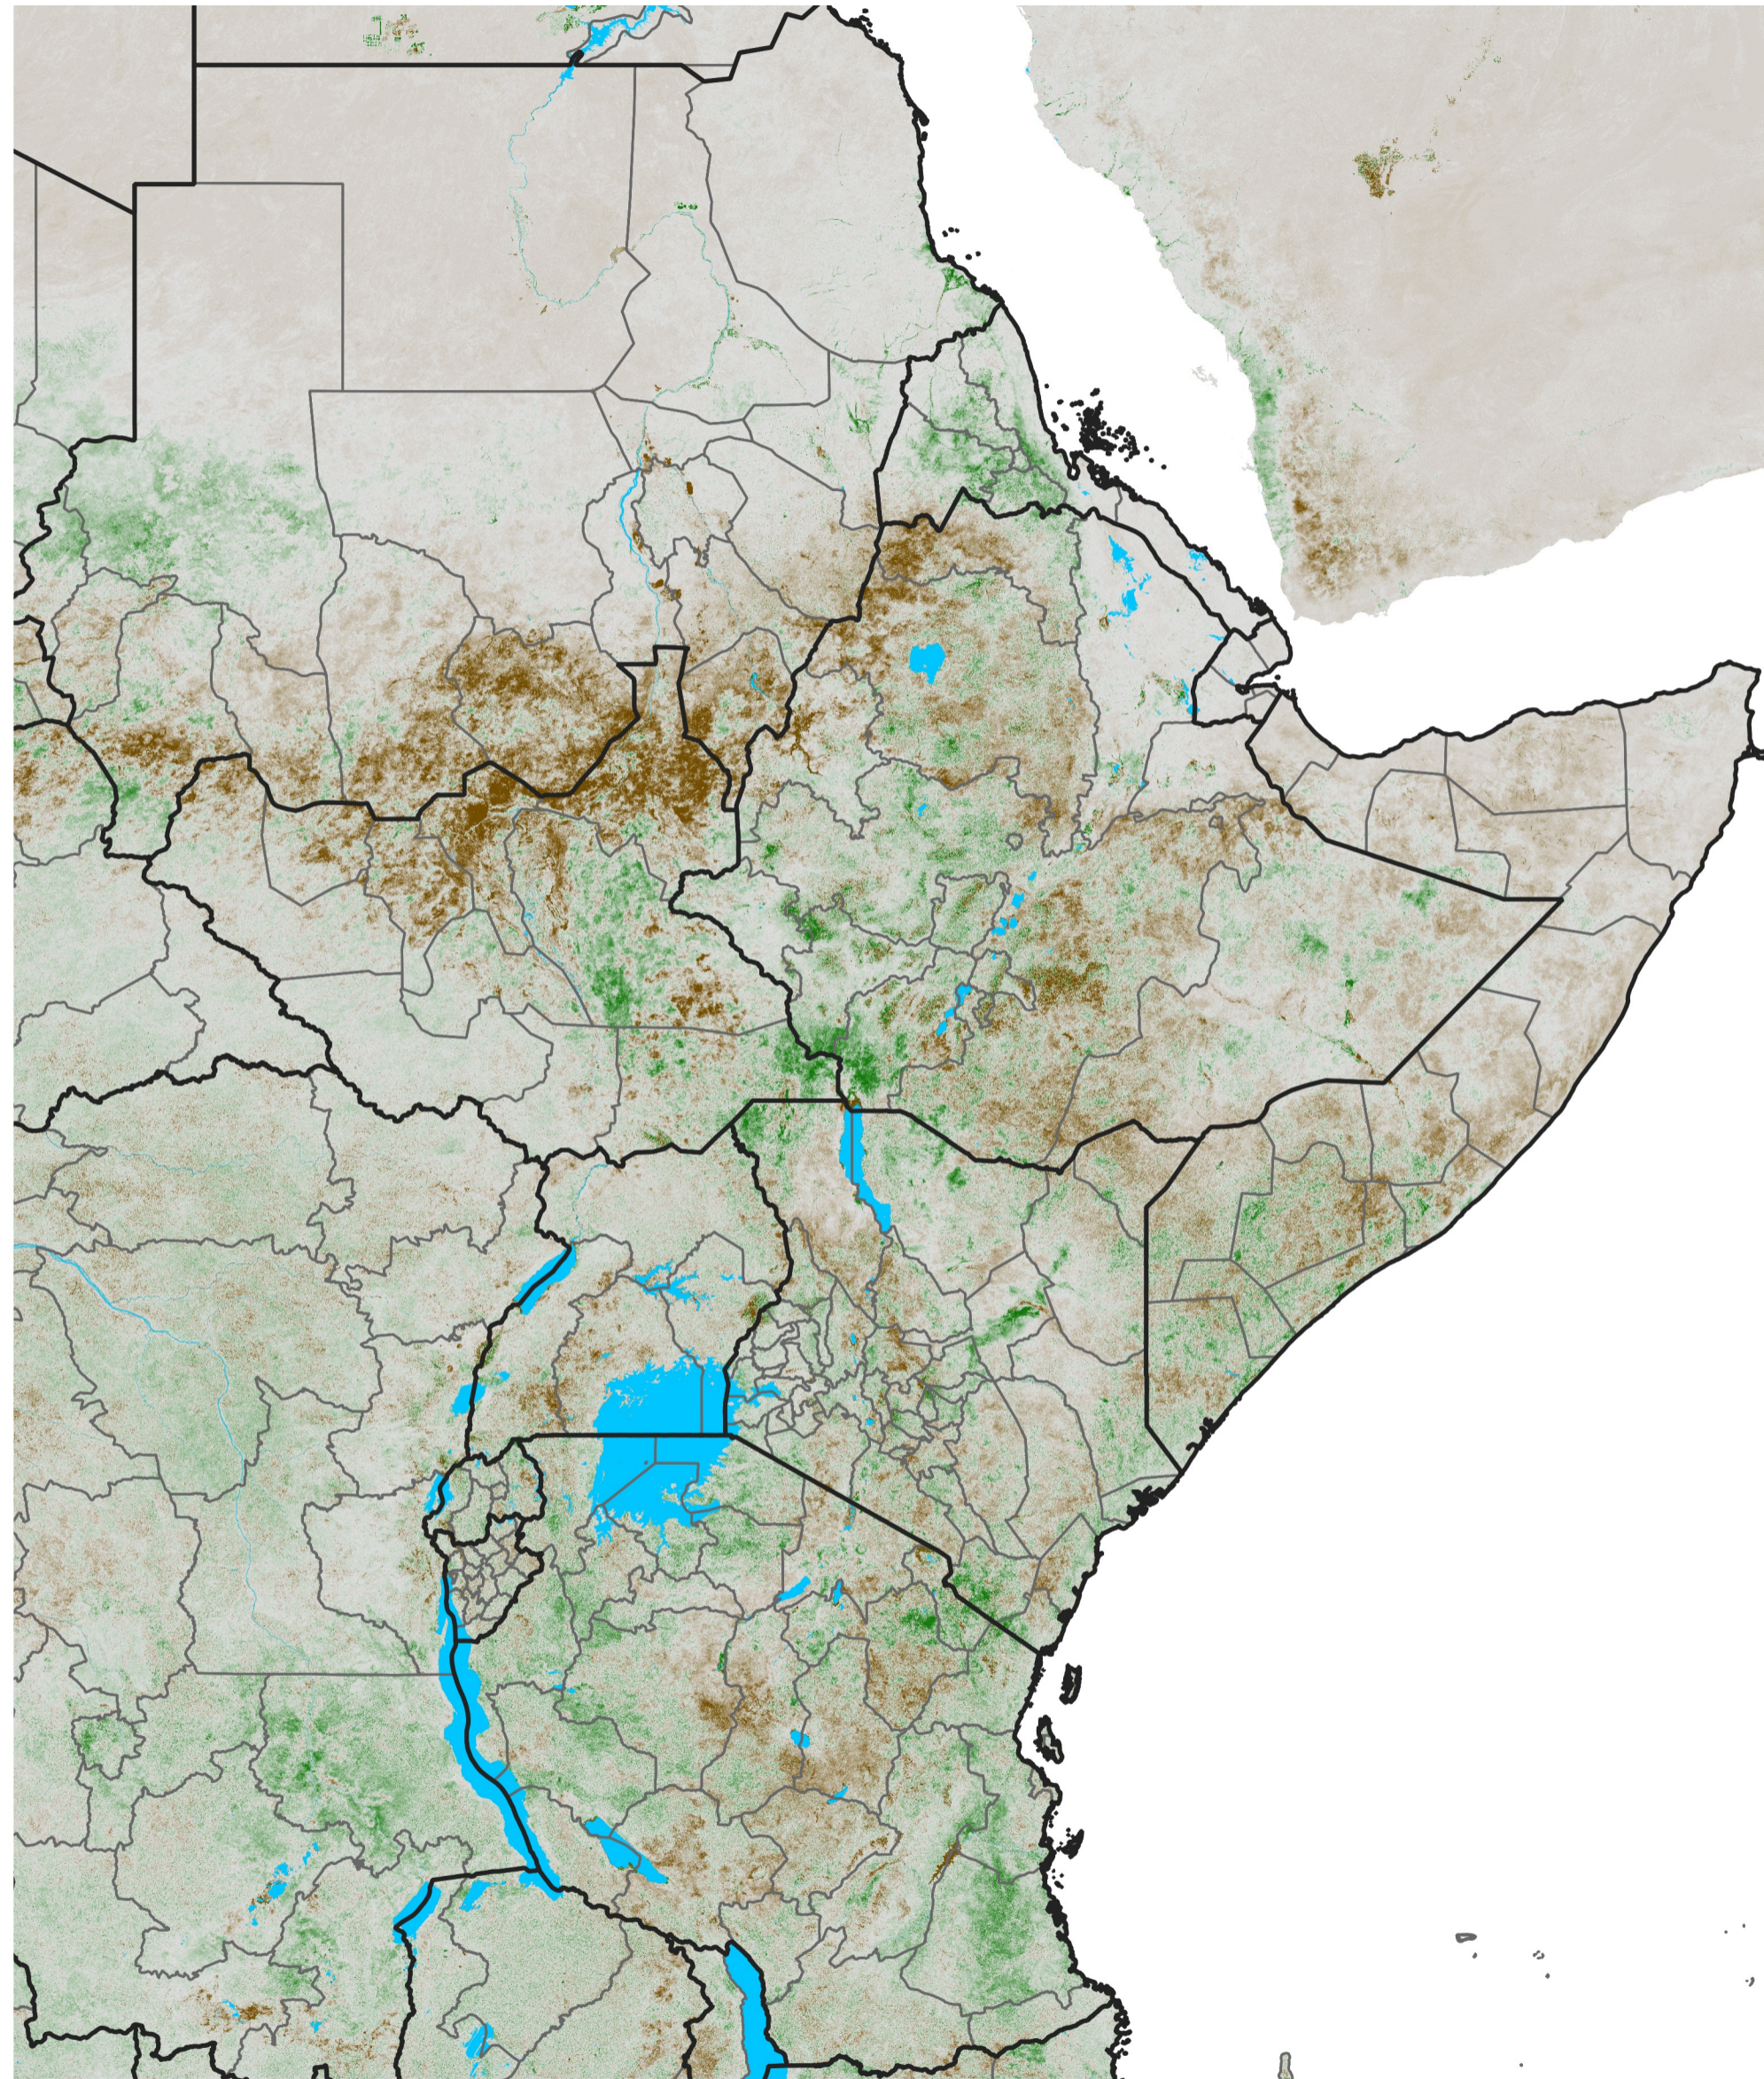

East Africa NDVI Anomaly

2025 minus Mean (2012 - 2021)

Period 37 / Jun 26 - Jul 05, 2025

NDVI Anomaly

<math>< -0.3</math> -0.2 -0.1 -0.05 0.05 0.1 0.2 > 0.3

Negative

No Difference

Positive