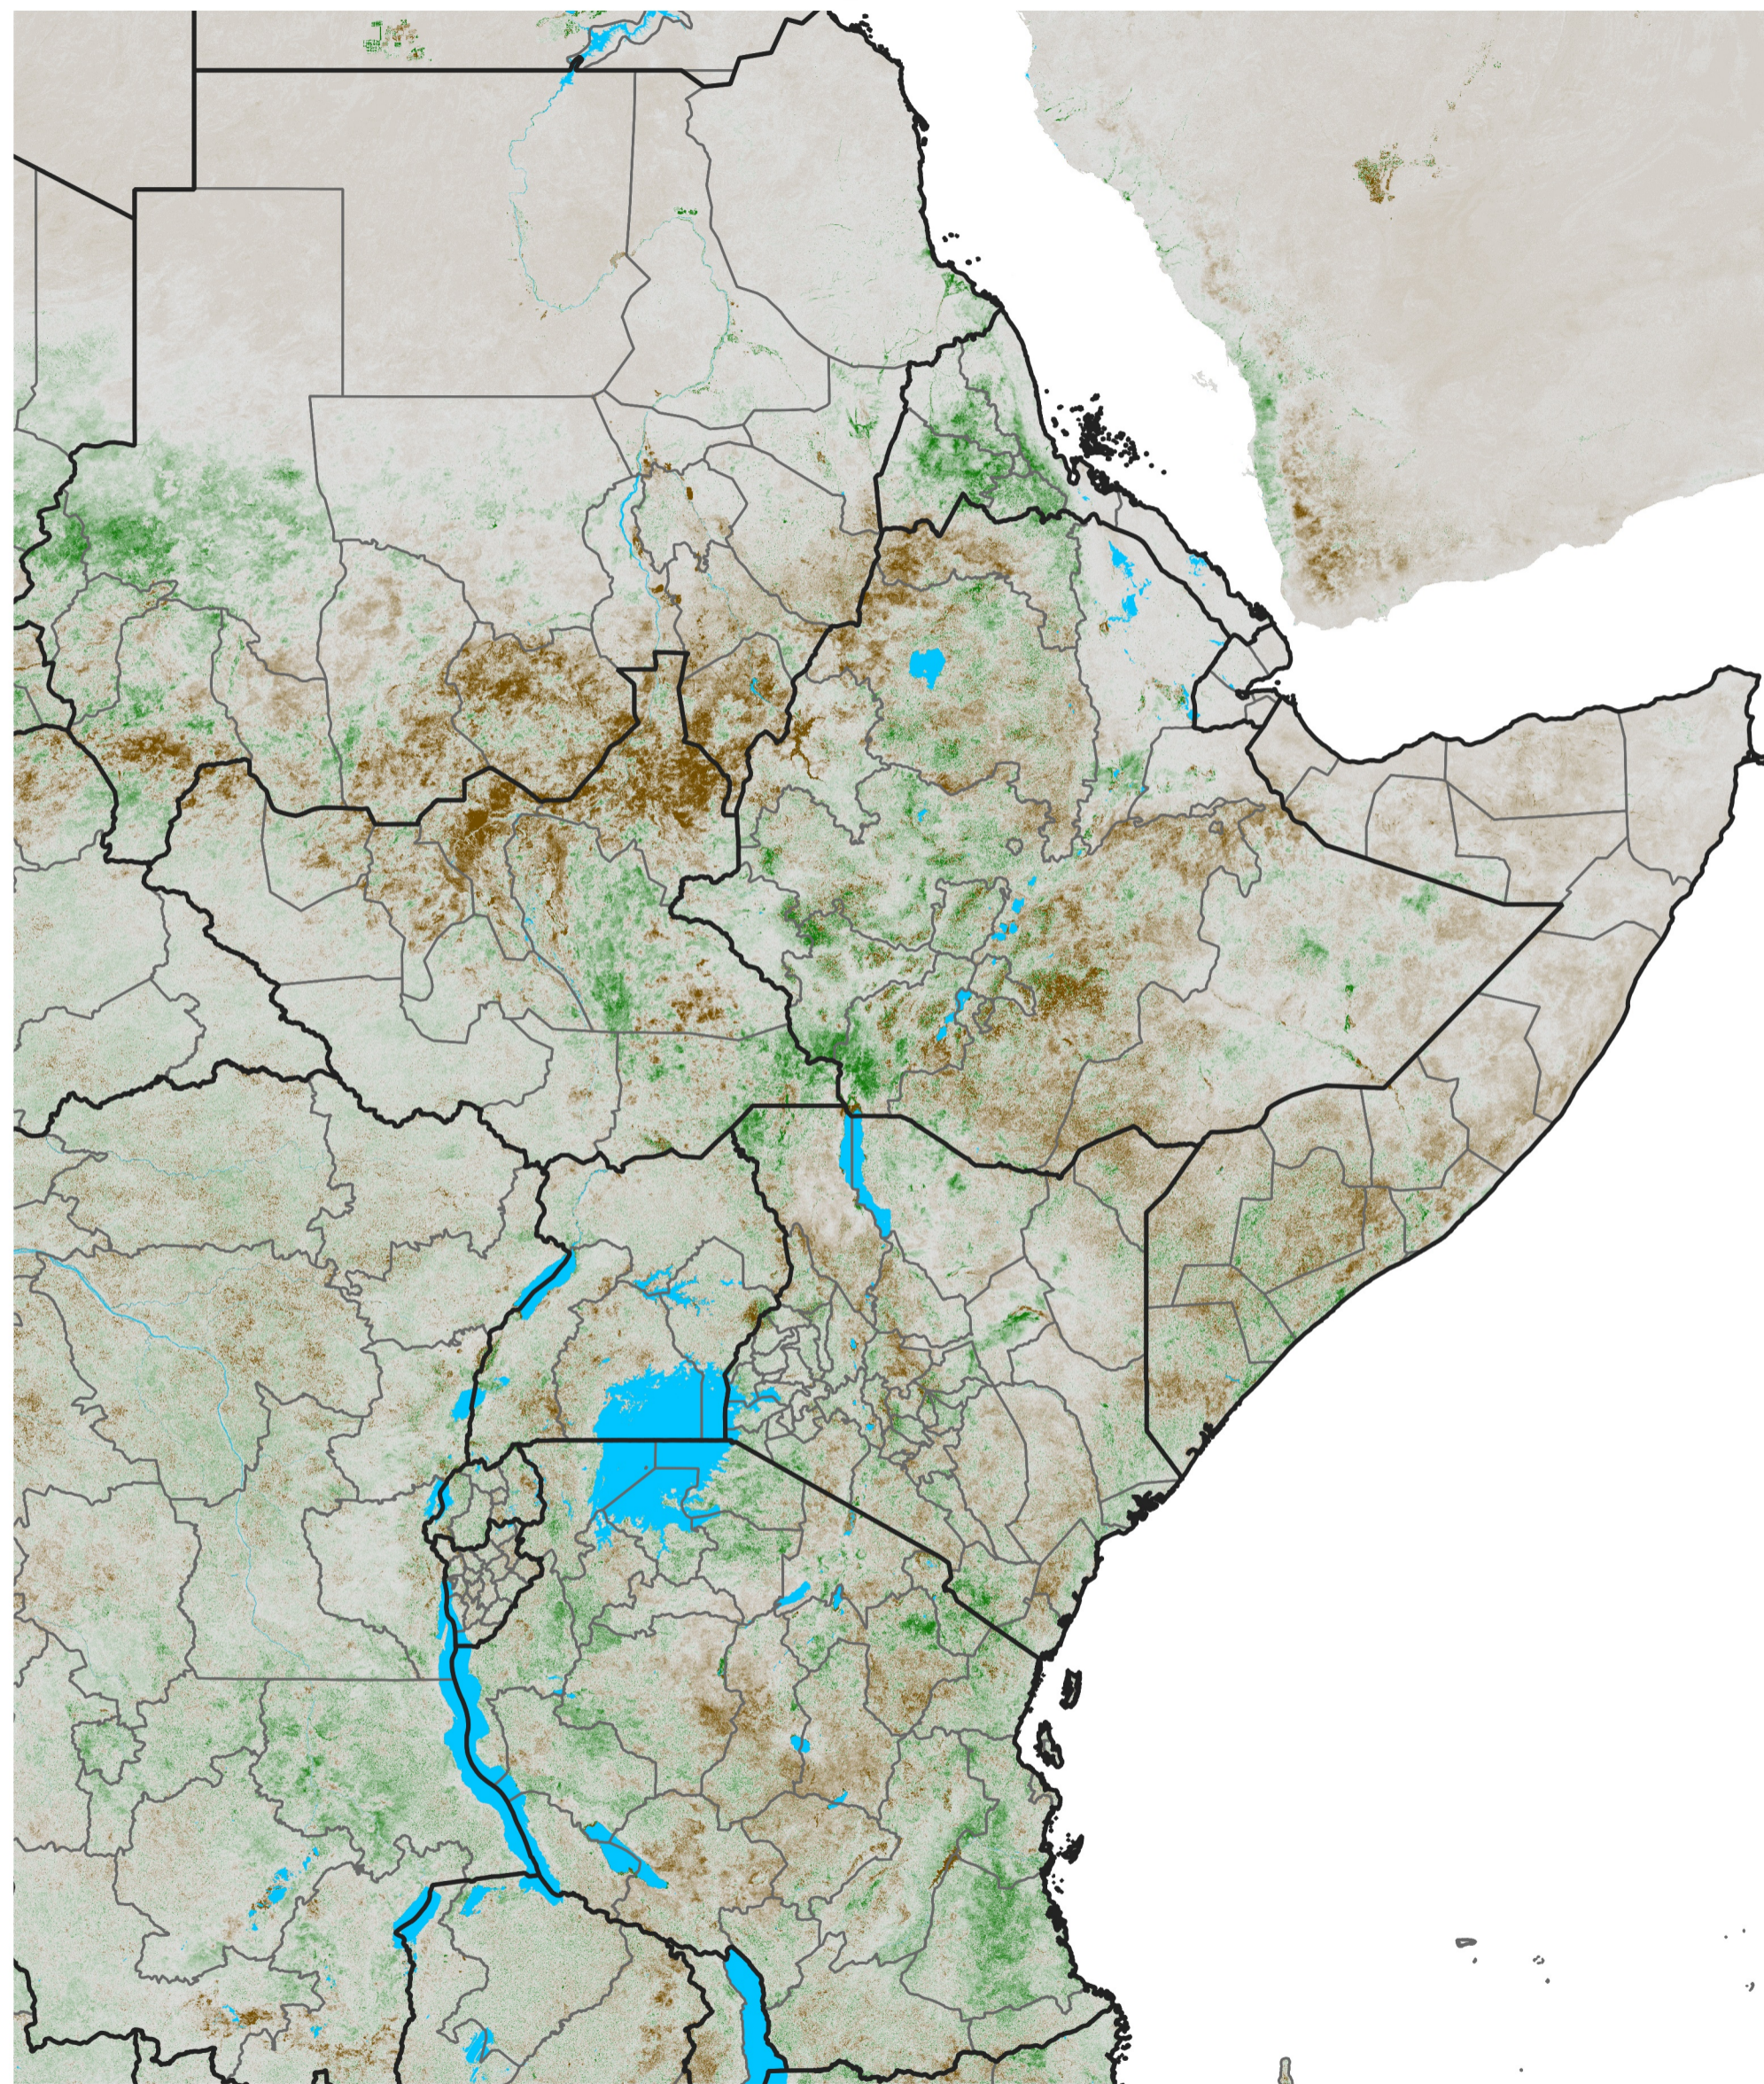

East Africa NDVI Anomaly

2025 minus Mean (2012 - 2021)

Period 39 / Jul 06 - 15, 2025

NDVI Anomaly

< -0.3 -0.2 -0.1 -0.05 0.05 0.1 0.2 > 0.3

Negative

No Difference

Positive