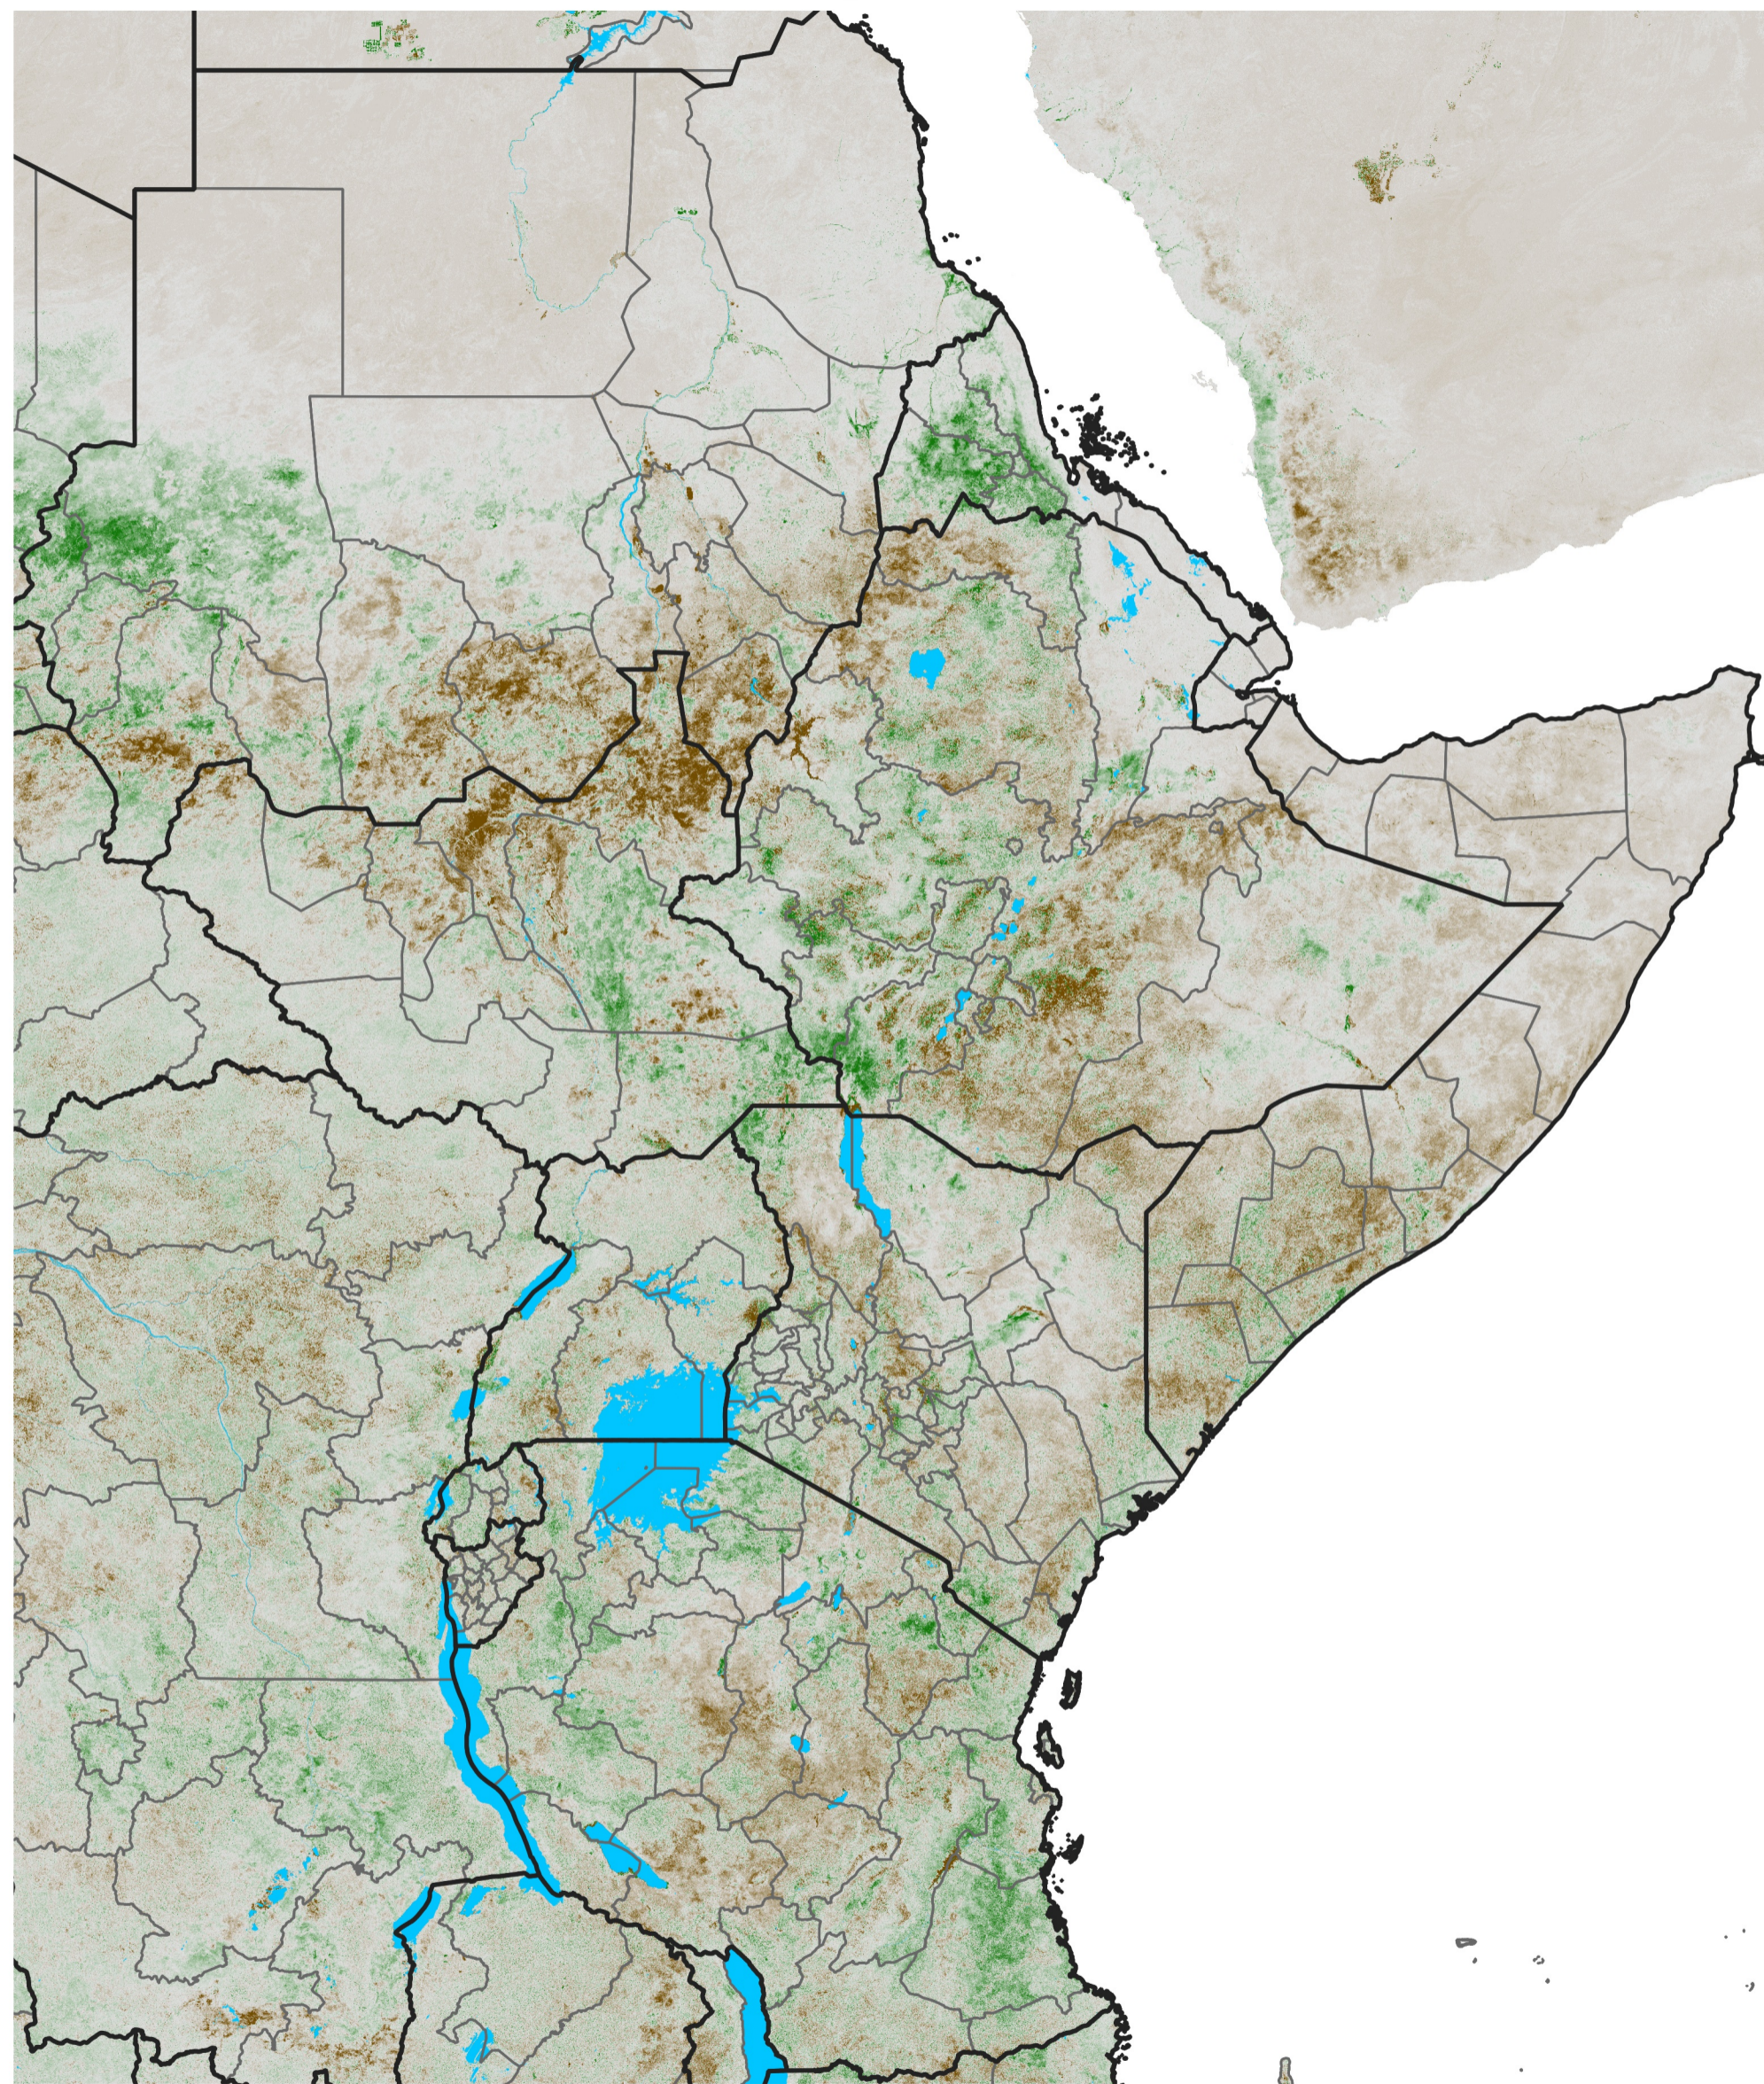

East Africa NDVI Anomaly

2025 minus Mean (2012 - 2021)

Period 40 / Jul 11 - 20, 2025

NDVI Anomaly

< -0.3 -0.2 -0.1 -0.05 0.05 0.1 0.2 >0.3

Negative

No Difference

Positive