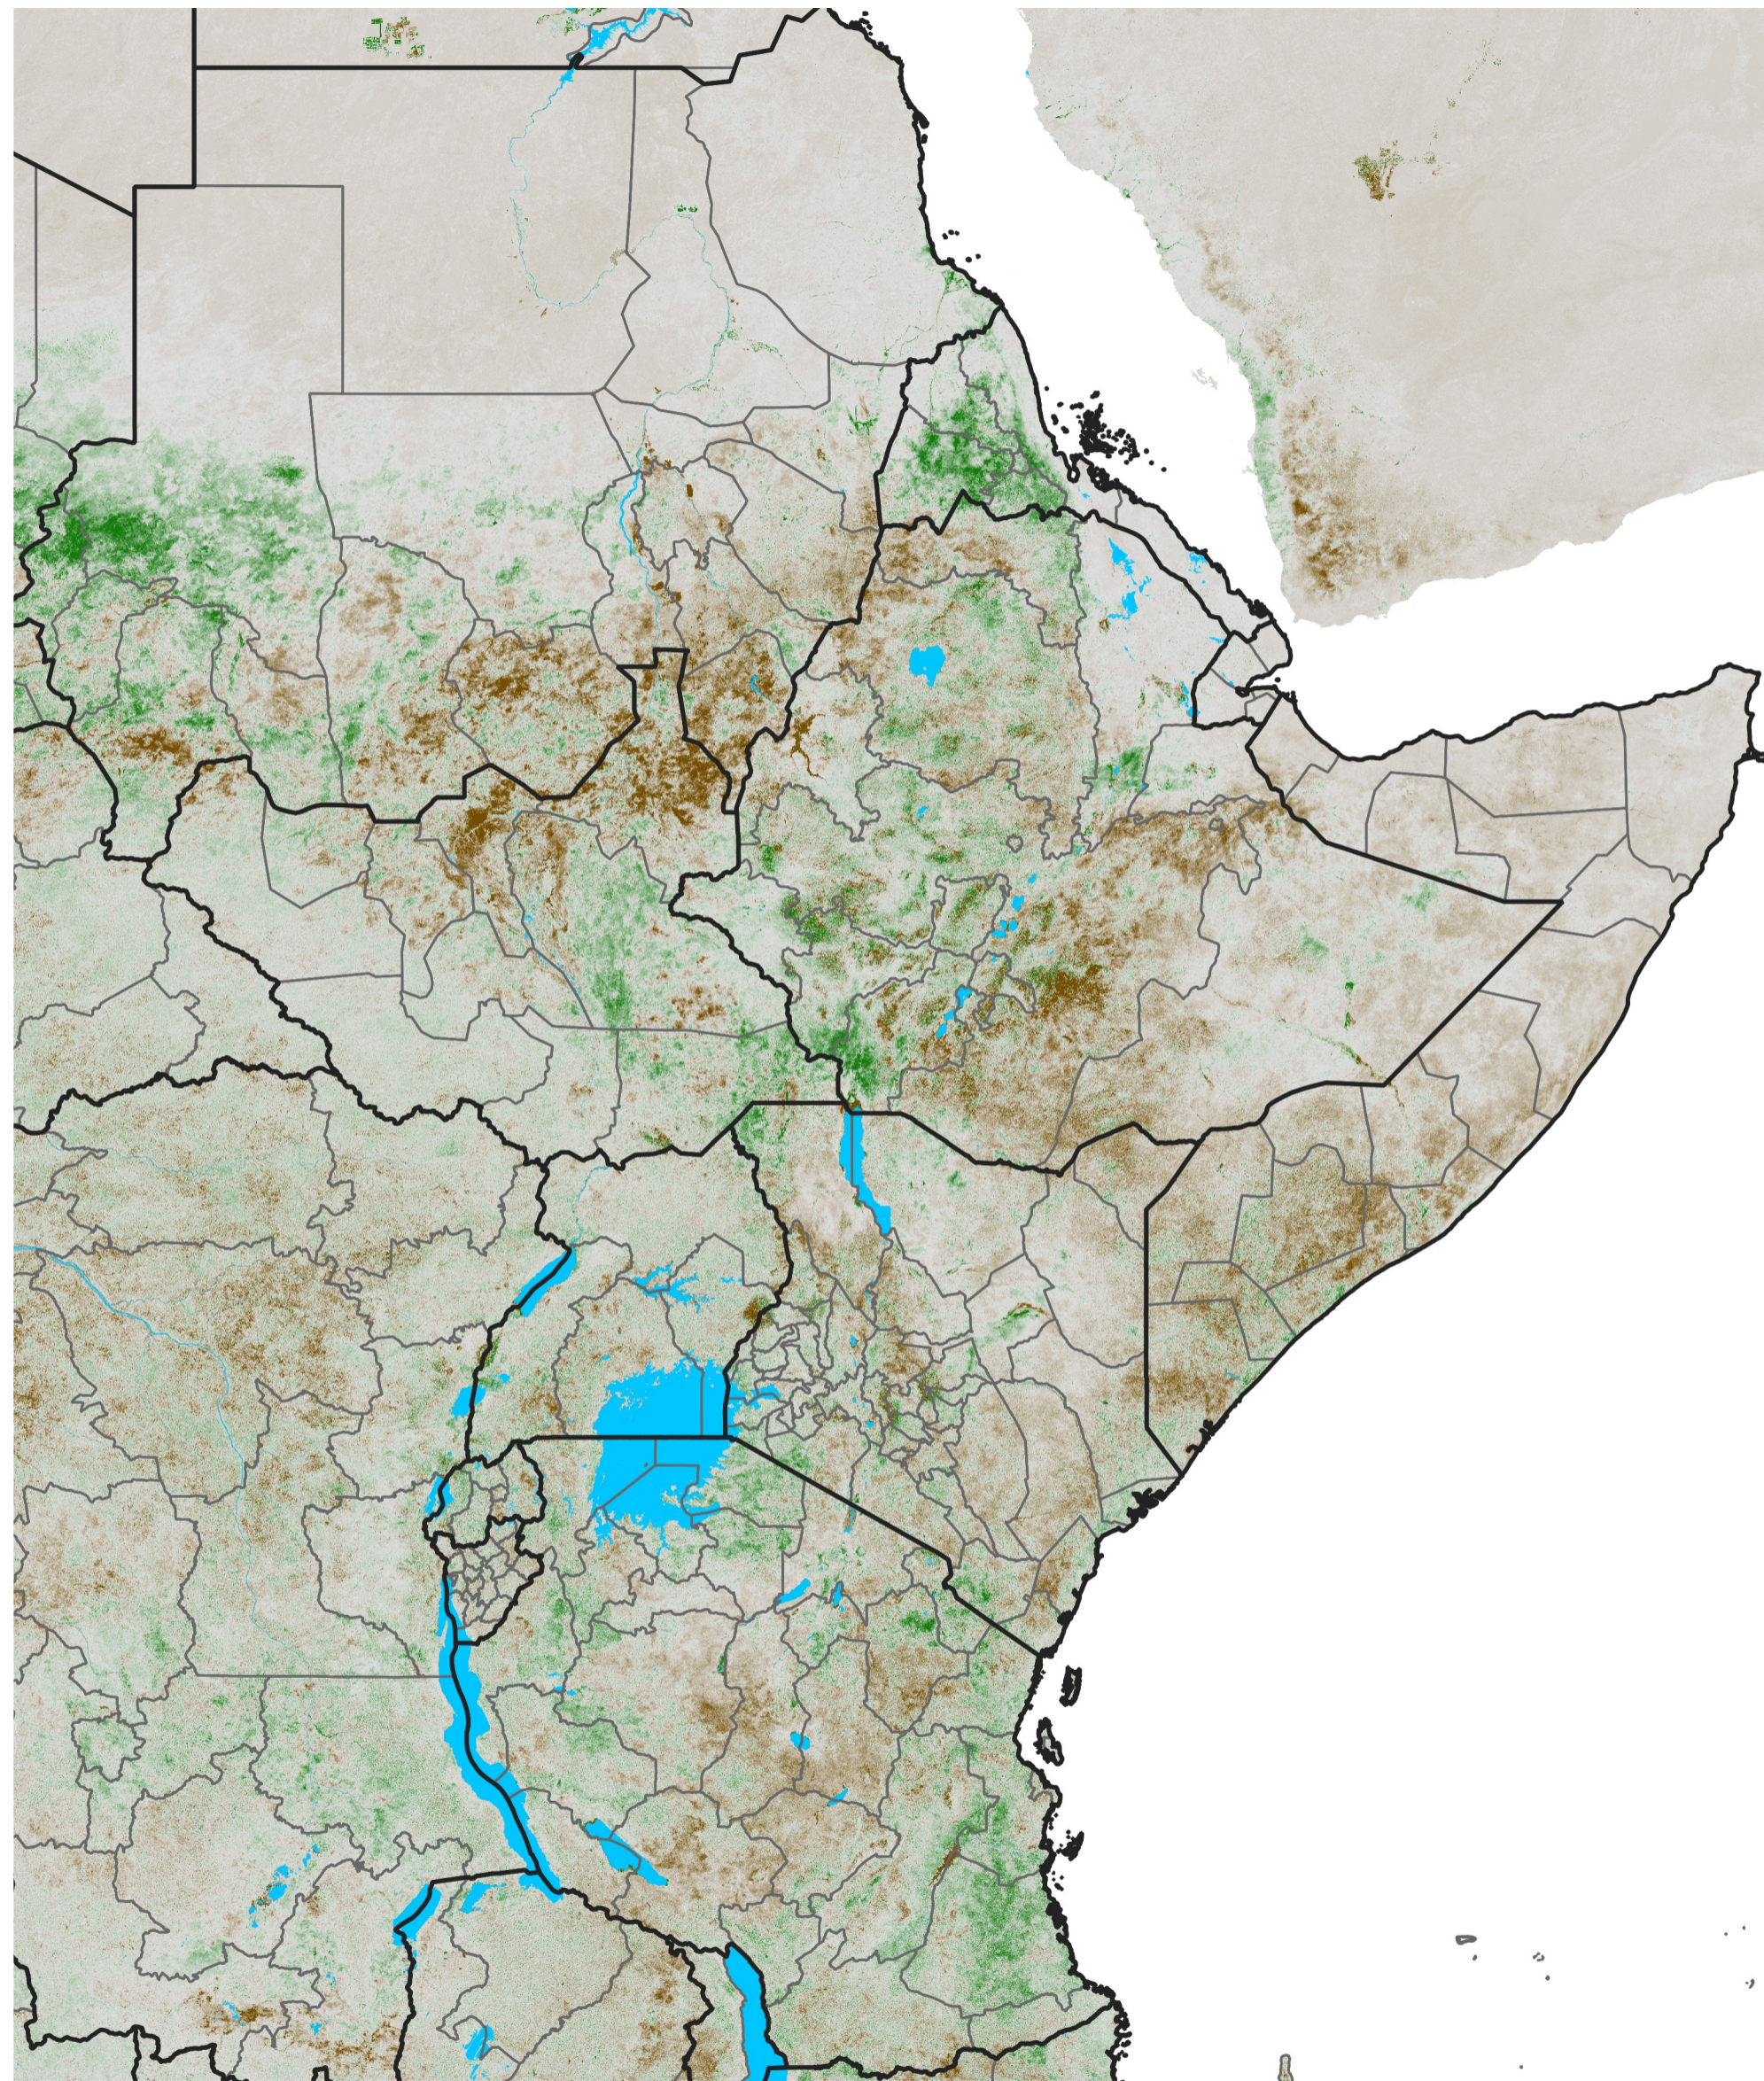

East Africa NDVI Anomaly

2025 minus Mean (2012 - 2021)

Period 41 / Jul 16 - 25, 2025

NDVI Anomaly

< -0.3 -0.2 -0.1 -0.05 0.05 0.1 0.2 > 0.3

Negative

No Difference

Positive