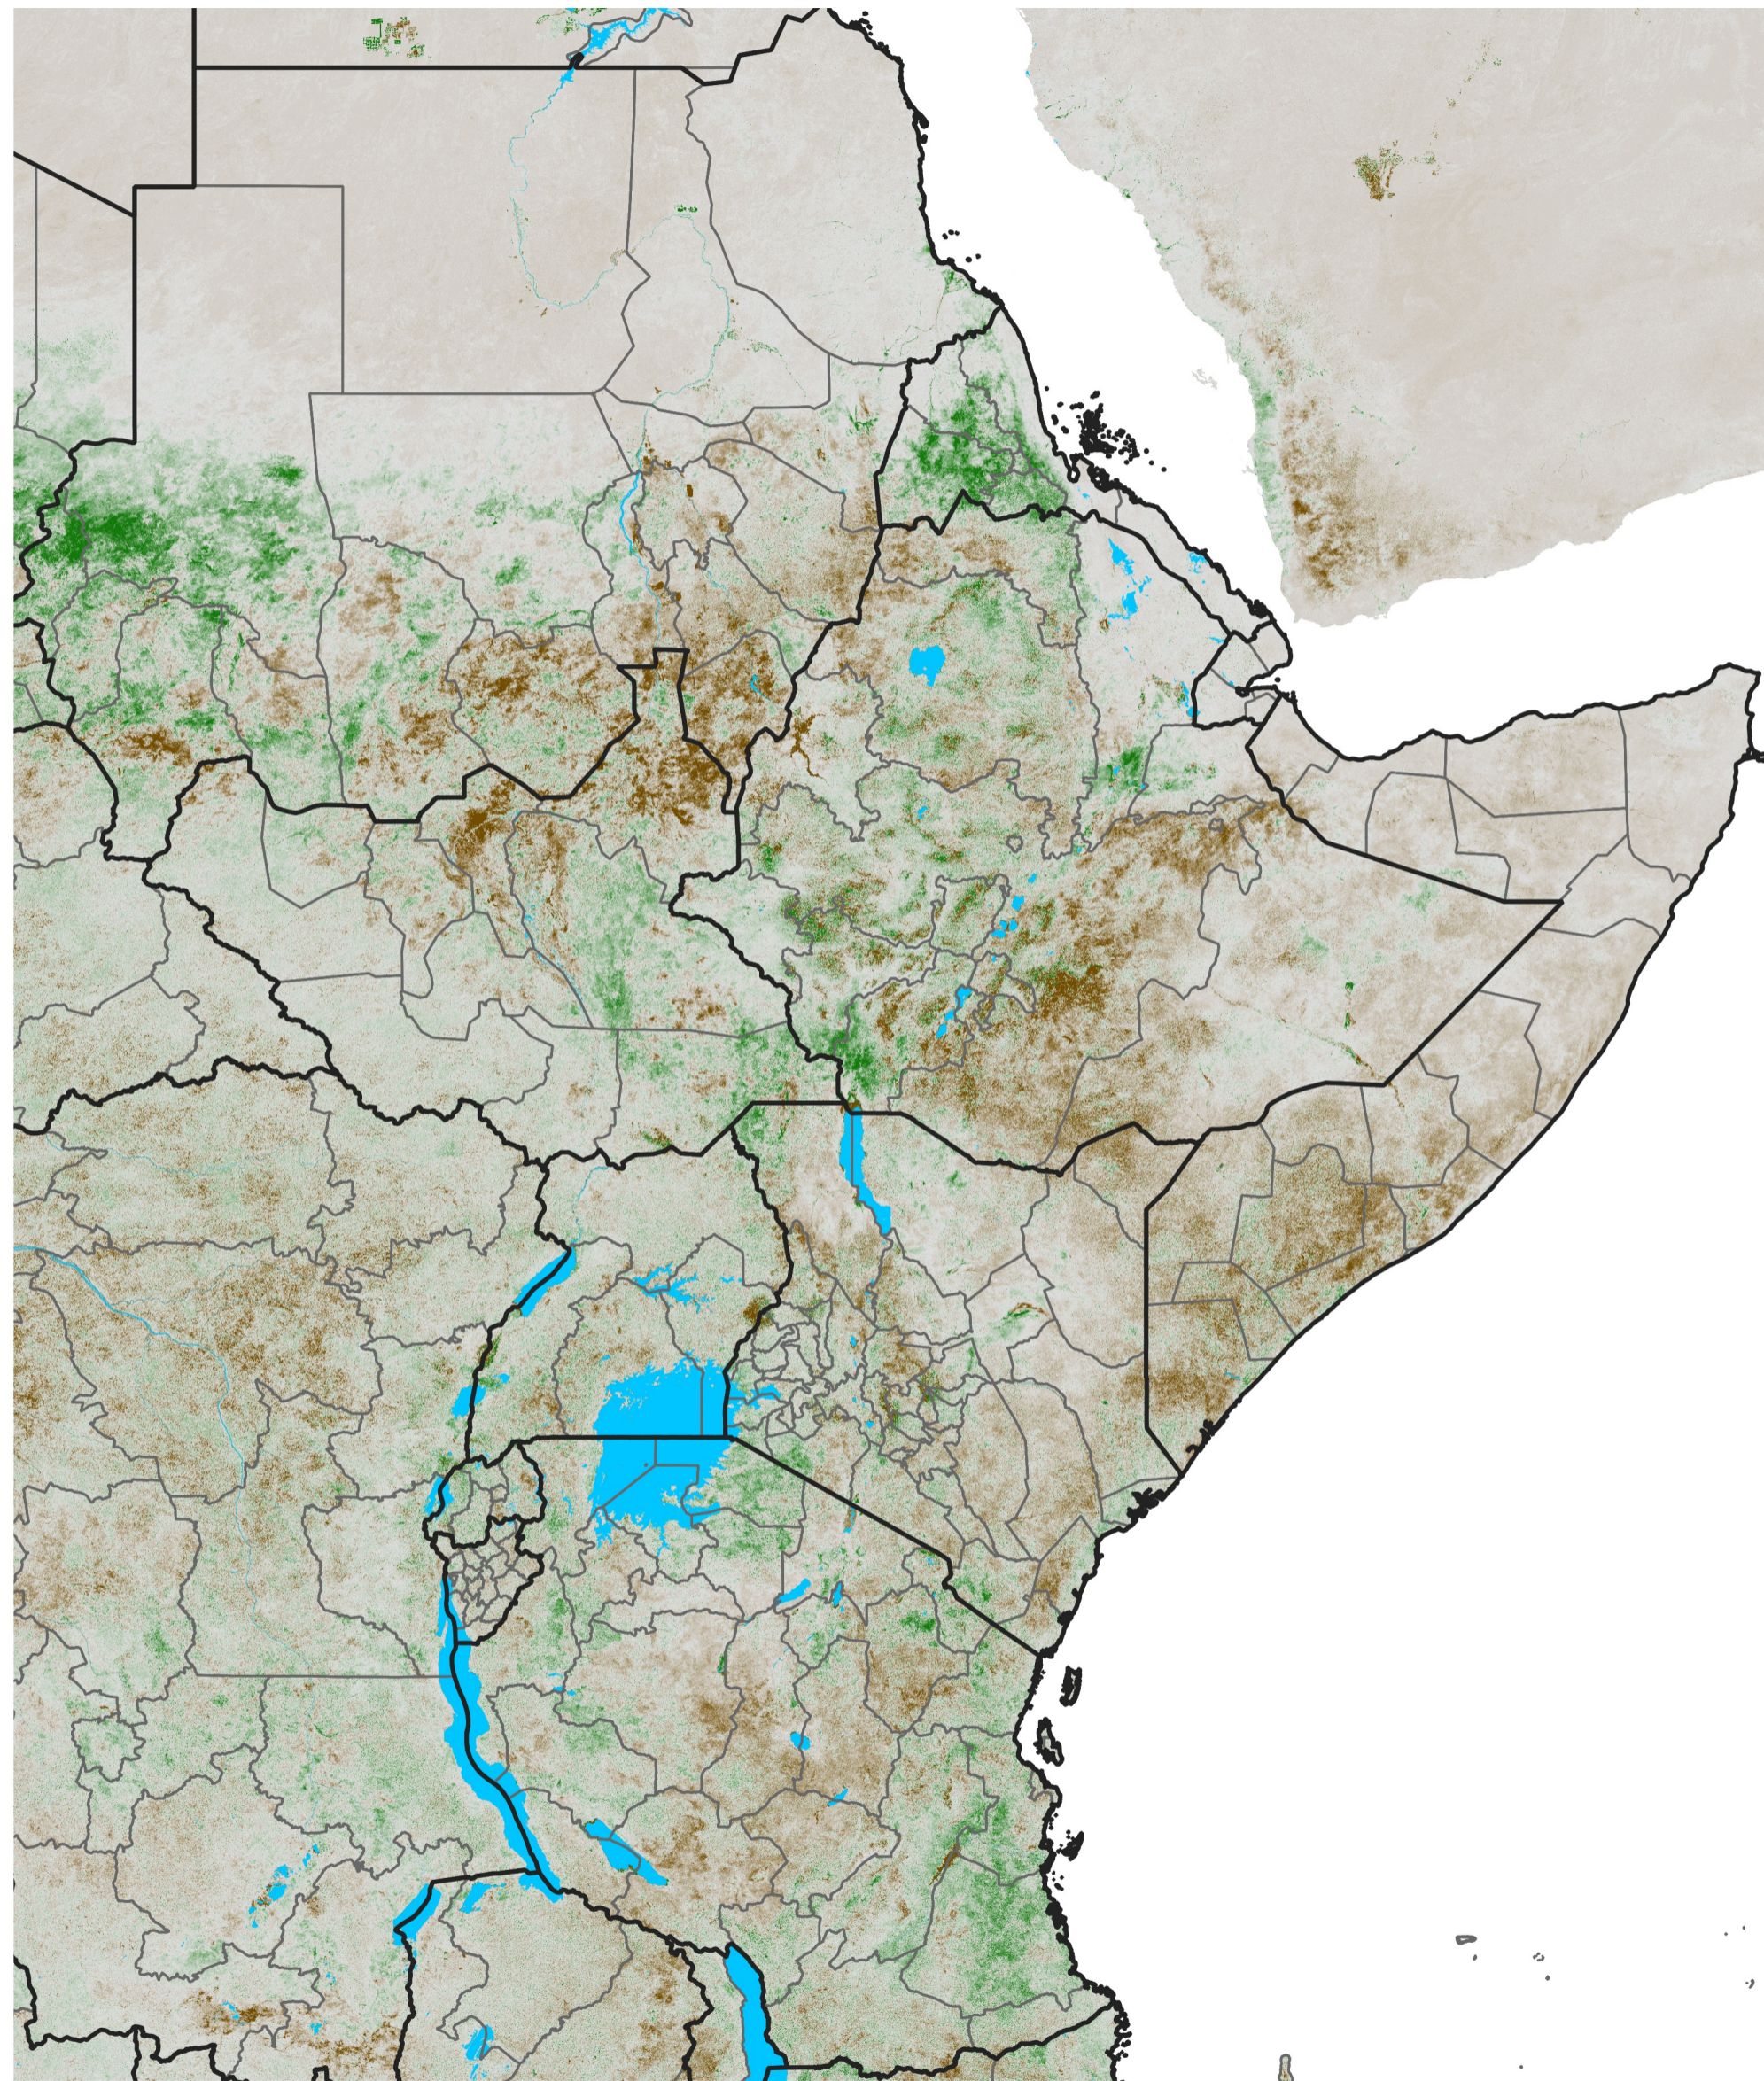

East Africa NDVI Anomaly

2025 minus Mean (2012 - 2021)

Period 42 / Jul 21 - 31, 2025

NDVI Anomaly

<math>< -0.3</math> -0.2 -0.1 -0.05 0.05 0.1 0.2 >0.3

Negative

No Difference

Positive