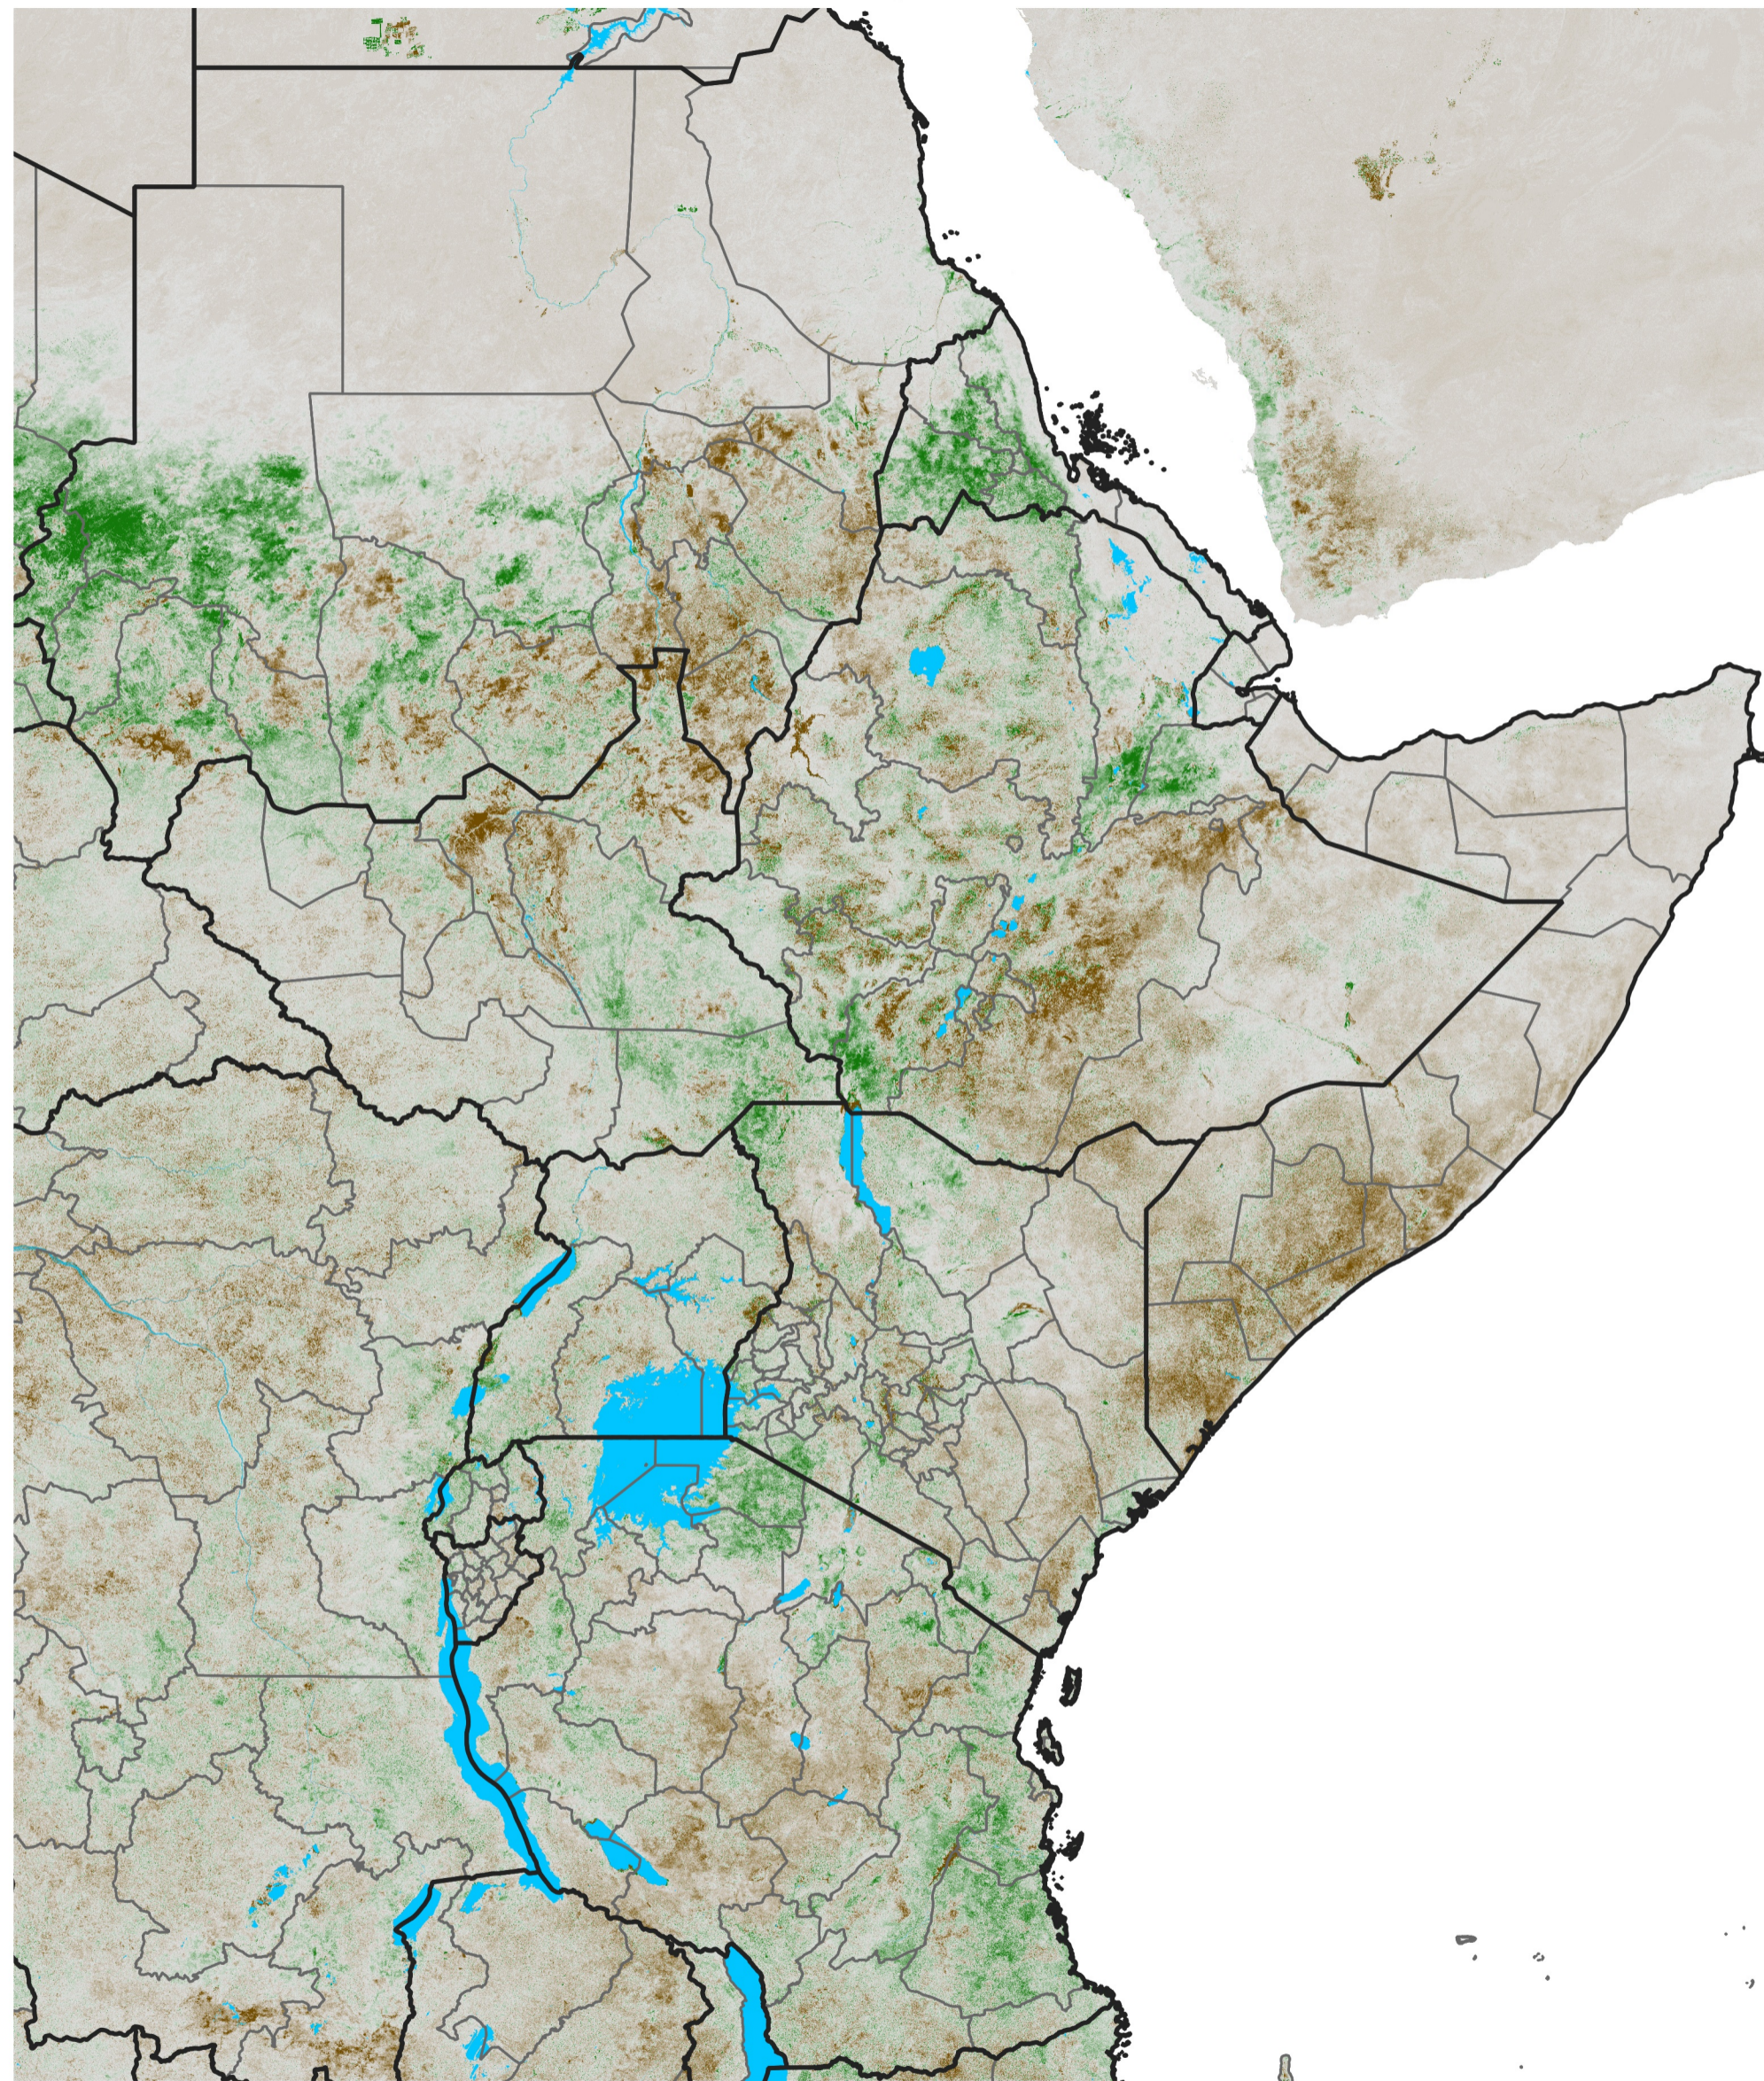

East Africa NDVI Anomaly

2025 minus Mean (2012 - 2021)

Period 45 / Aug 06 - 15, 2025

NDVI Anomaly

< -0.3 -0.2 -0.1 -0.05 0.05 0.1 0.2 > 0.3

Negative

No Difference

Positive