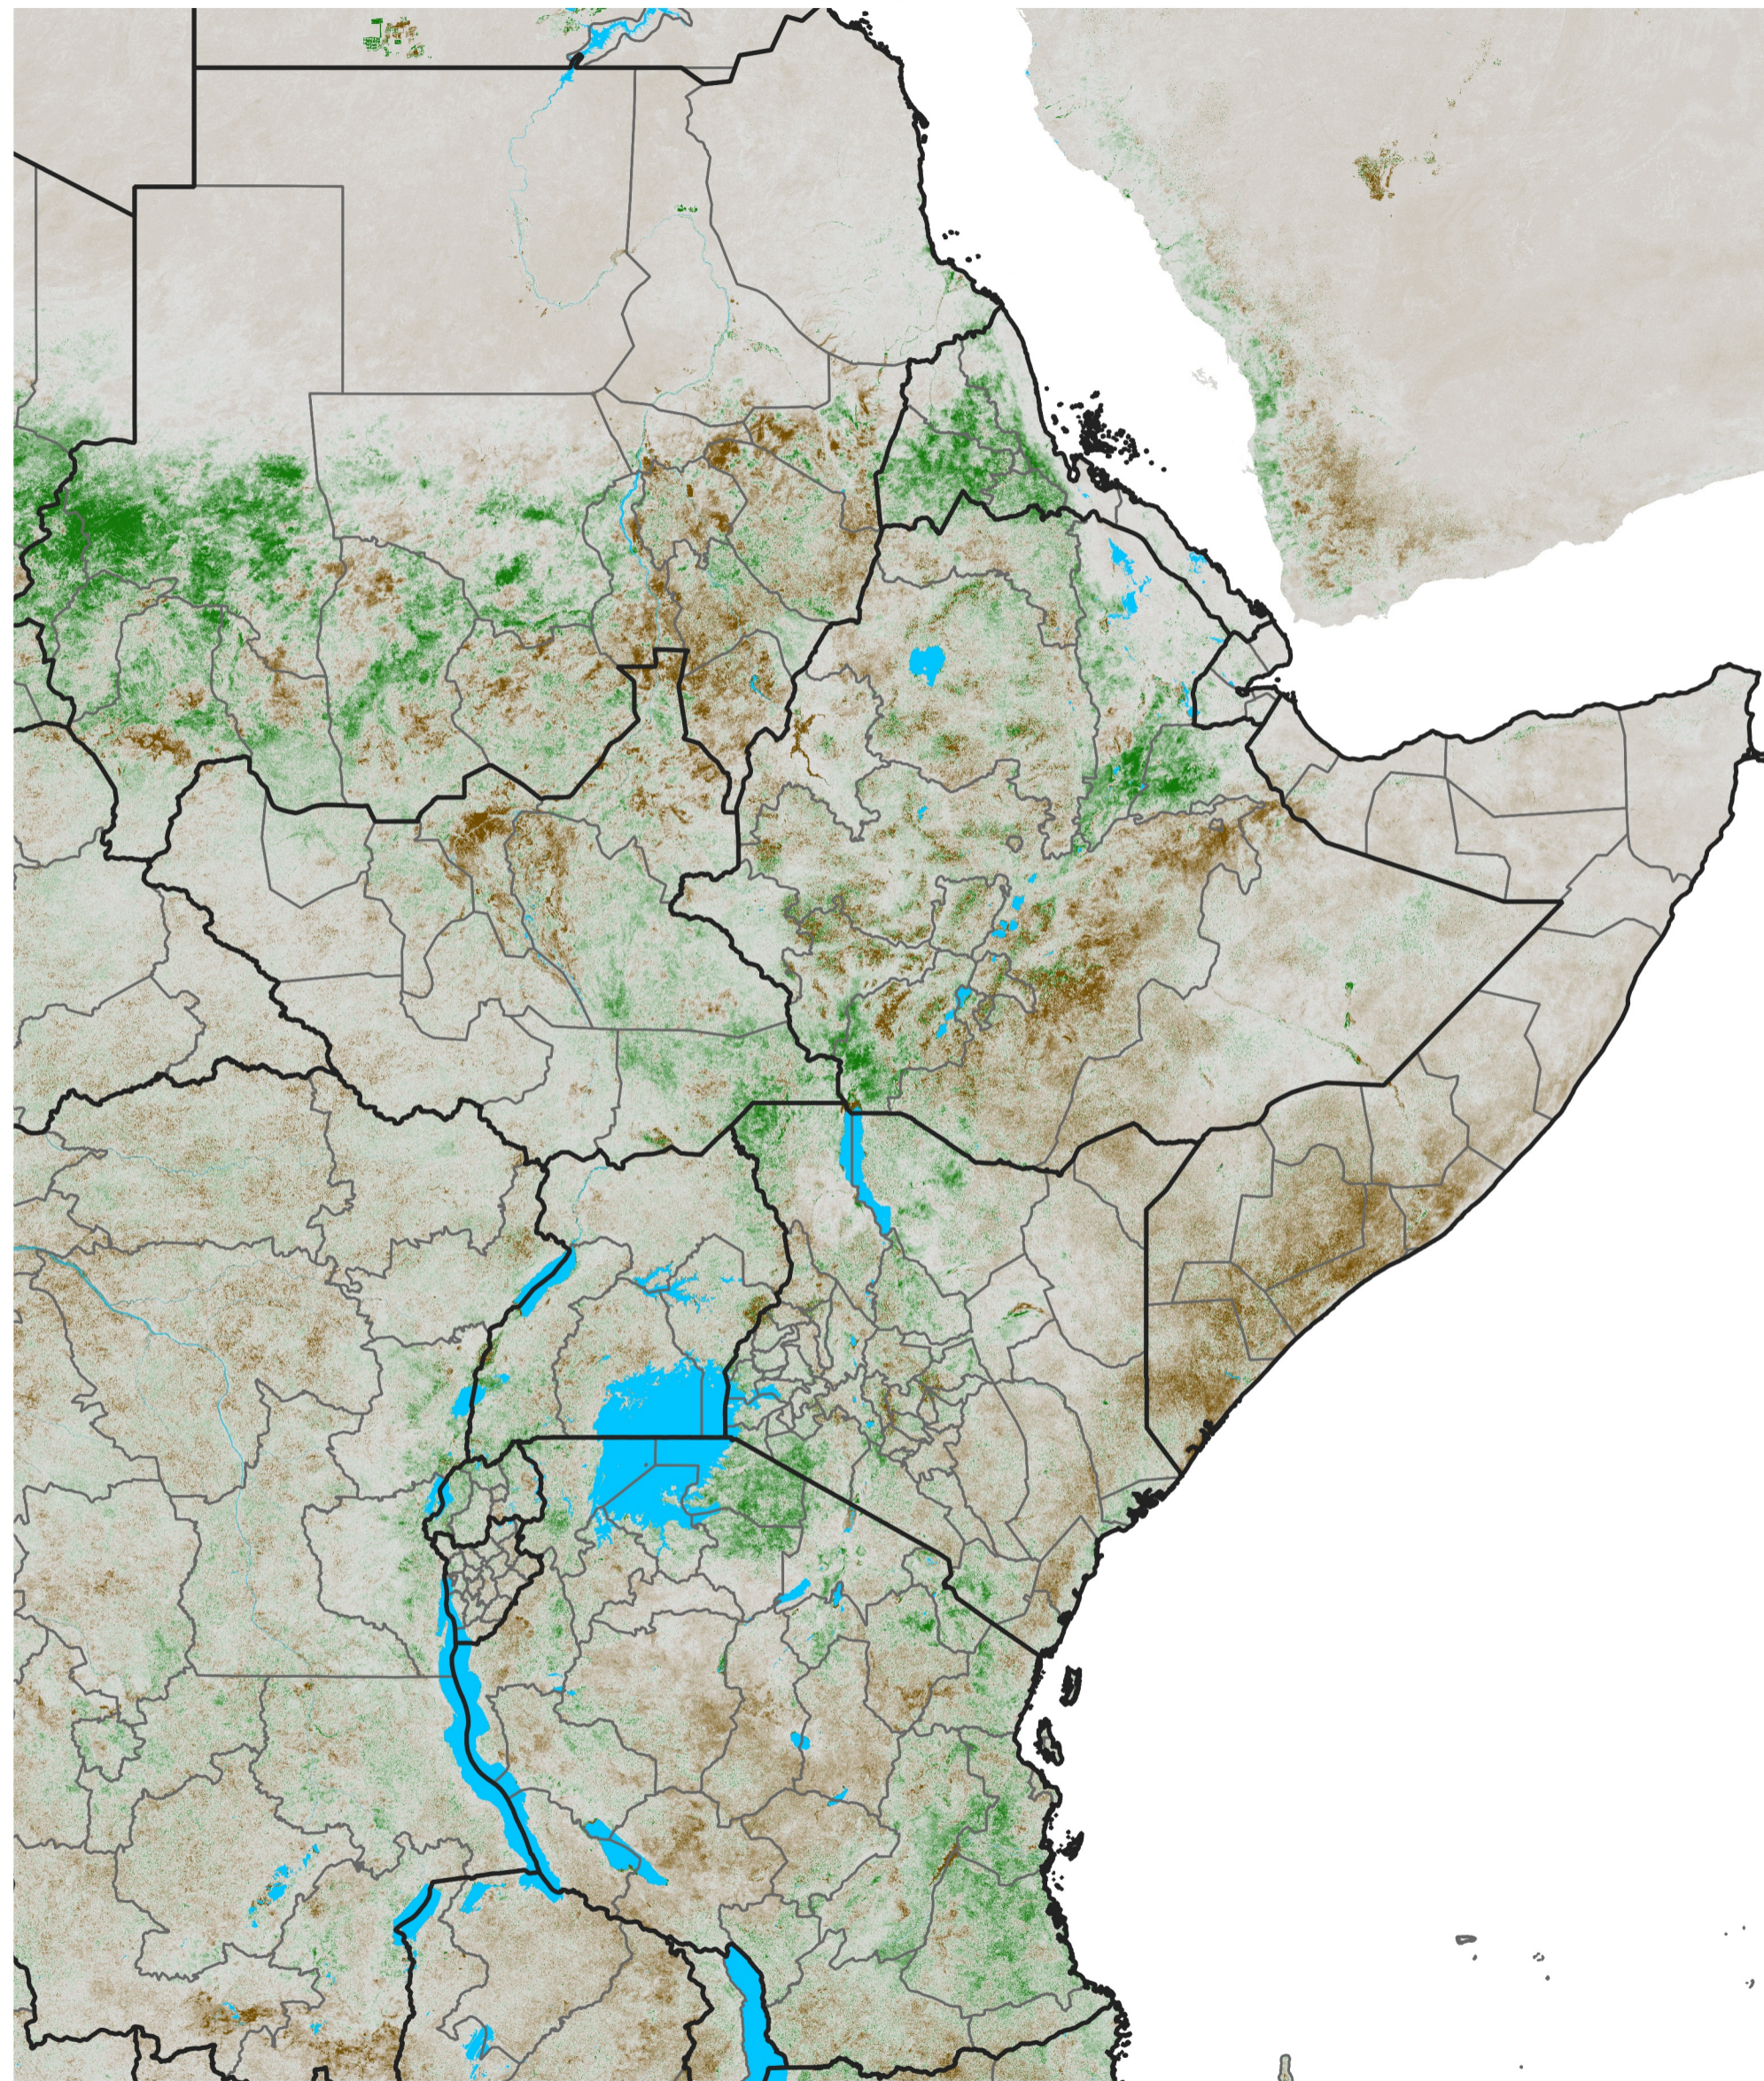

East Africa NDVI Anomaly

2025 minus Mean (2012 - 2021)

Period 46 / Aug 11 - 20, 2025

NDVI Anomaly

< -0.3 -0.2 -0.1 -0.05 0.05 0.1 0.2 > 0.3

Negative

No Difference

Positive