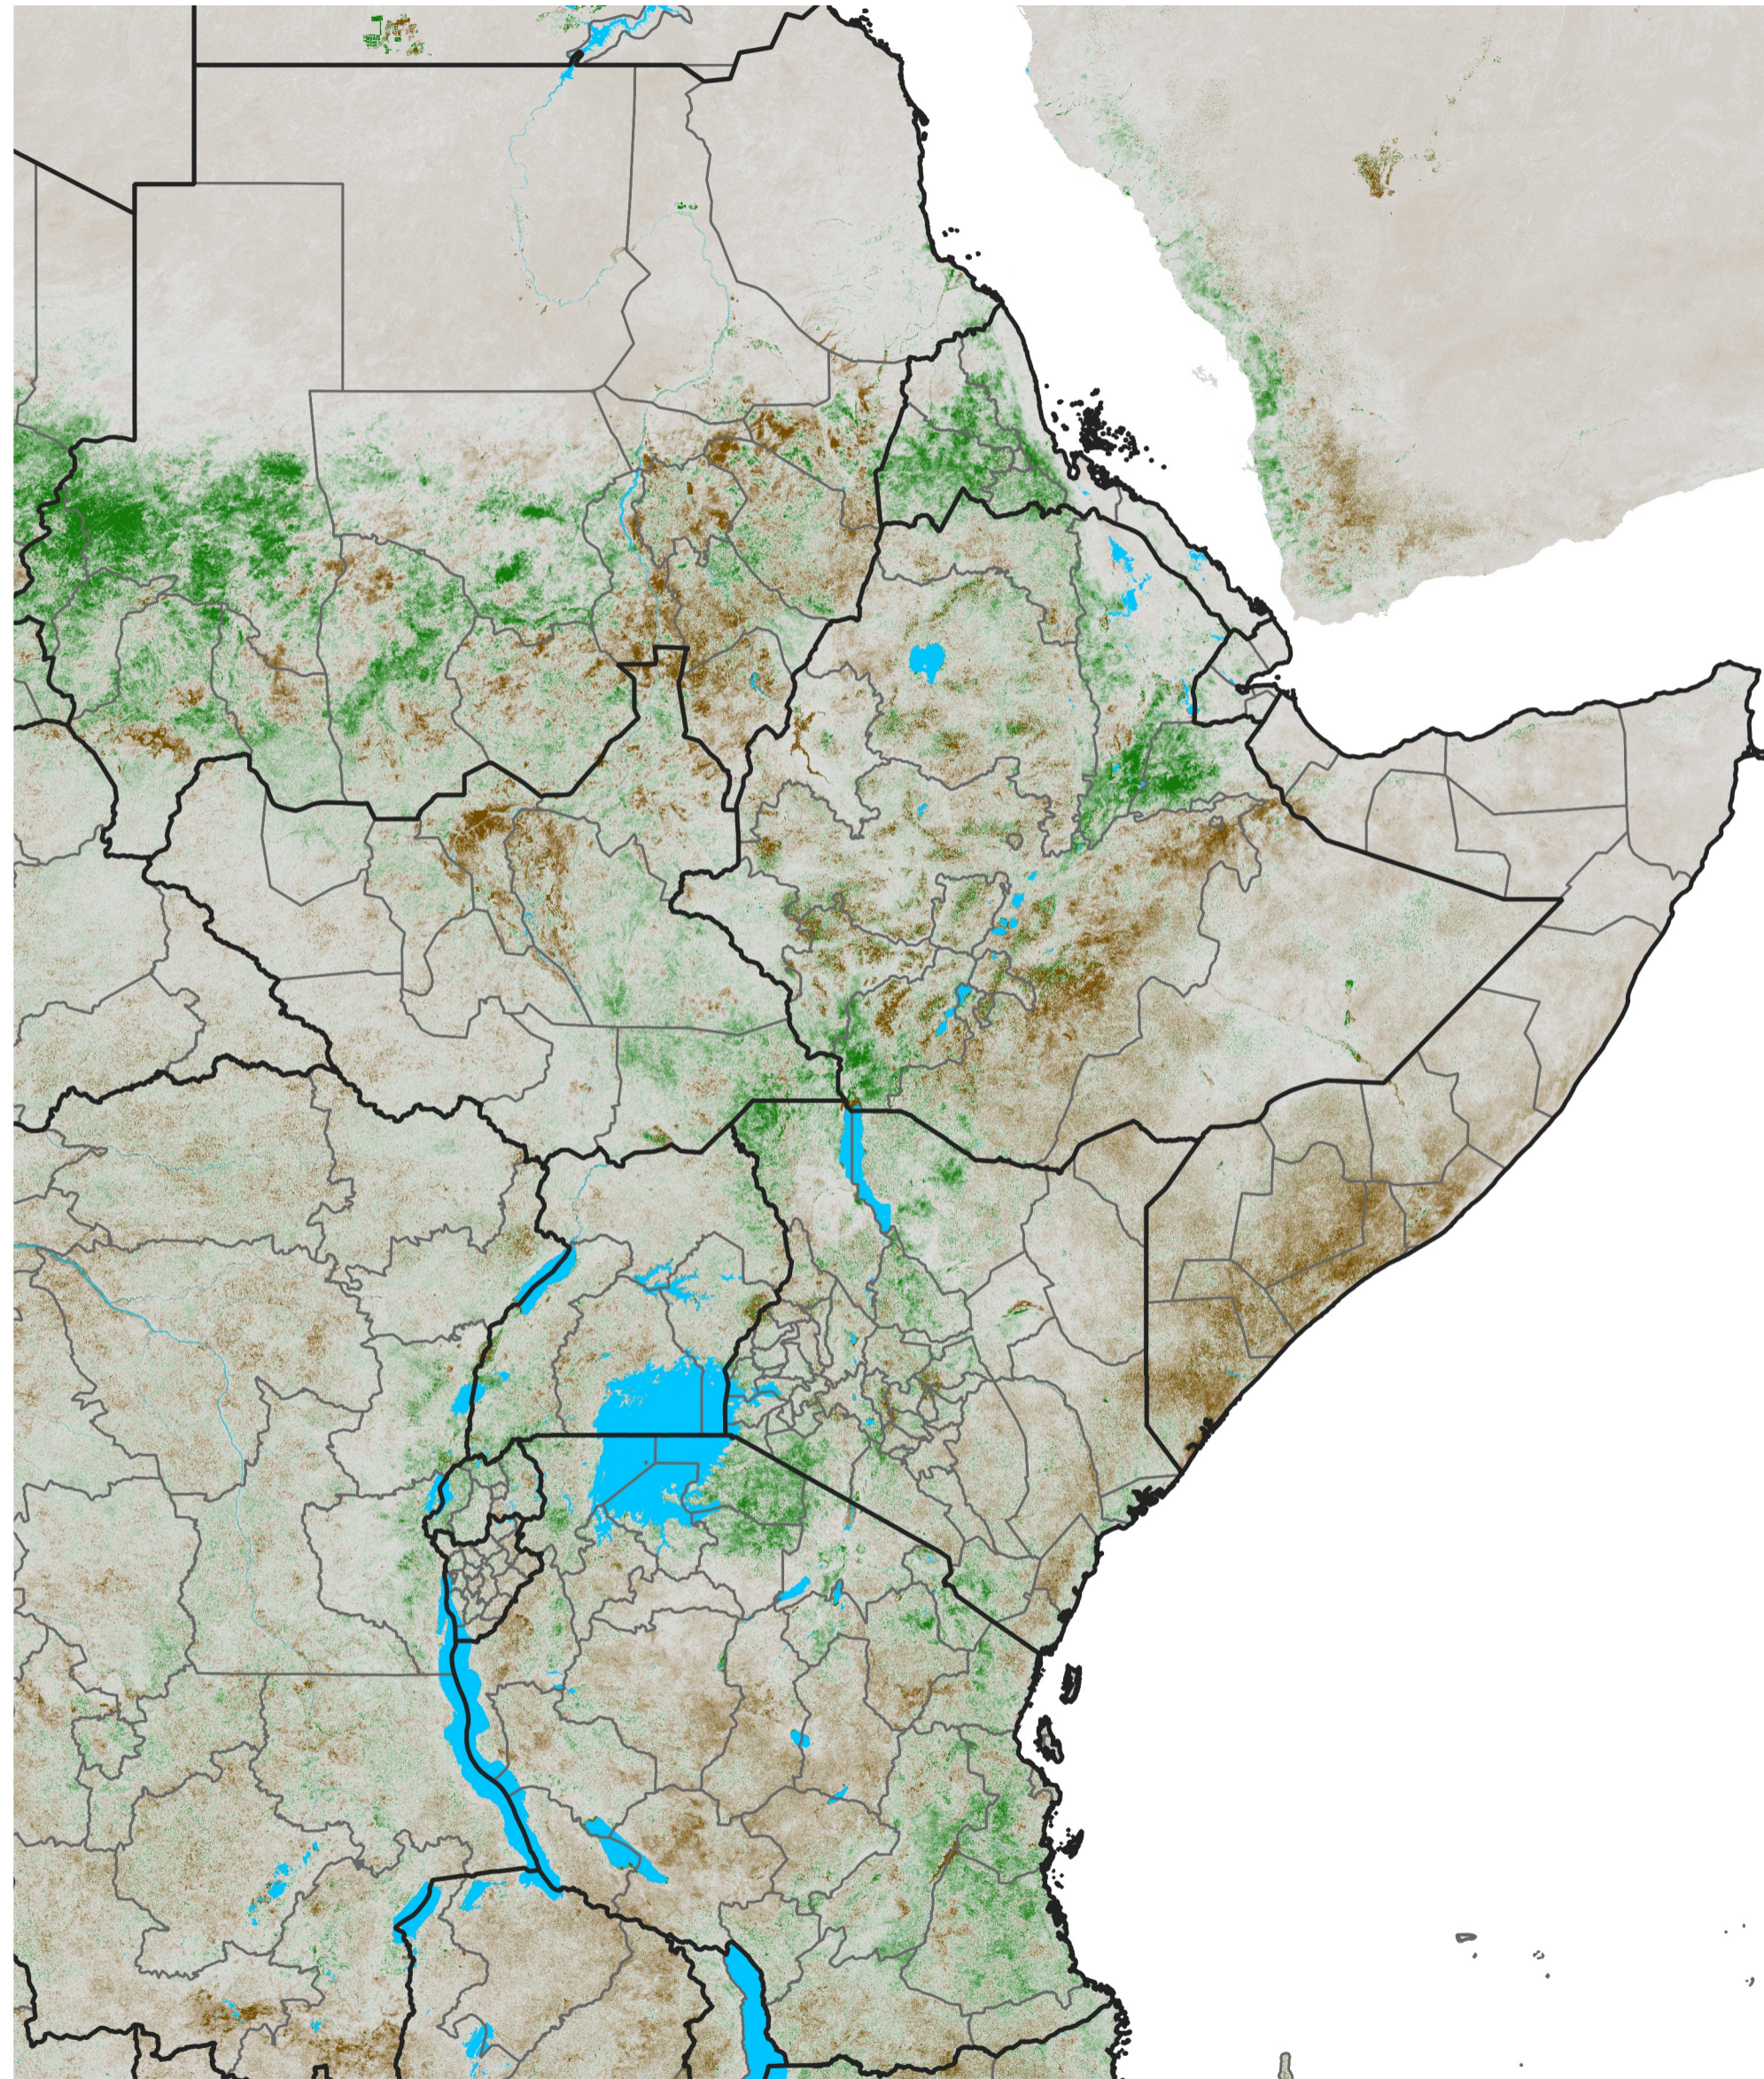

East Africa NDVI Anomaly

2025 minus Mean (2012 - 2021)

Period 47 / Aug 16 - 25, 2025

NDVI Anomaly

<math>< -0.3</math> -0.2 -0.1 -0.05 0.05 0.1 0.2 >0.3

Negative

No Difference

Positive