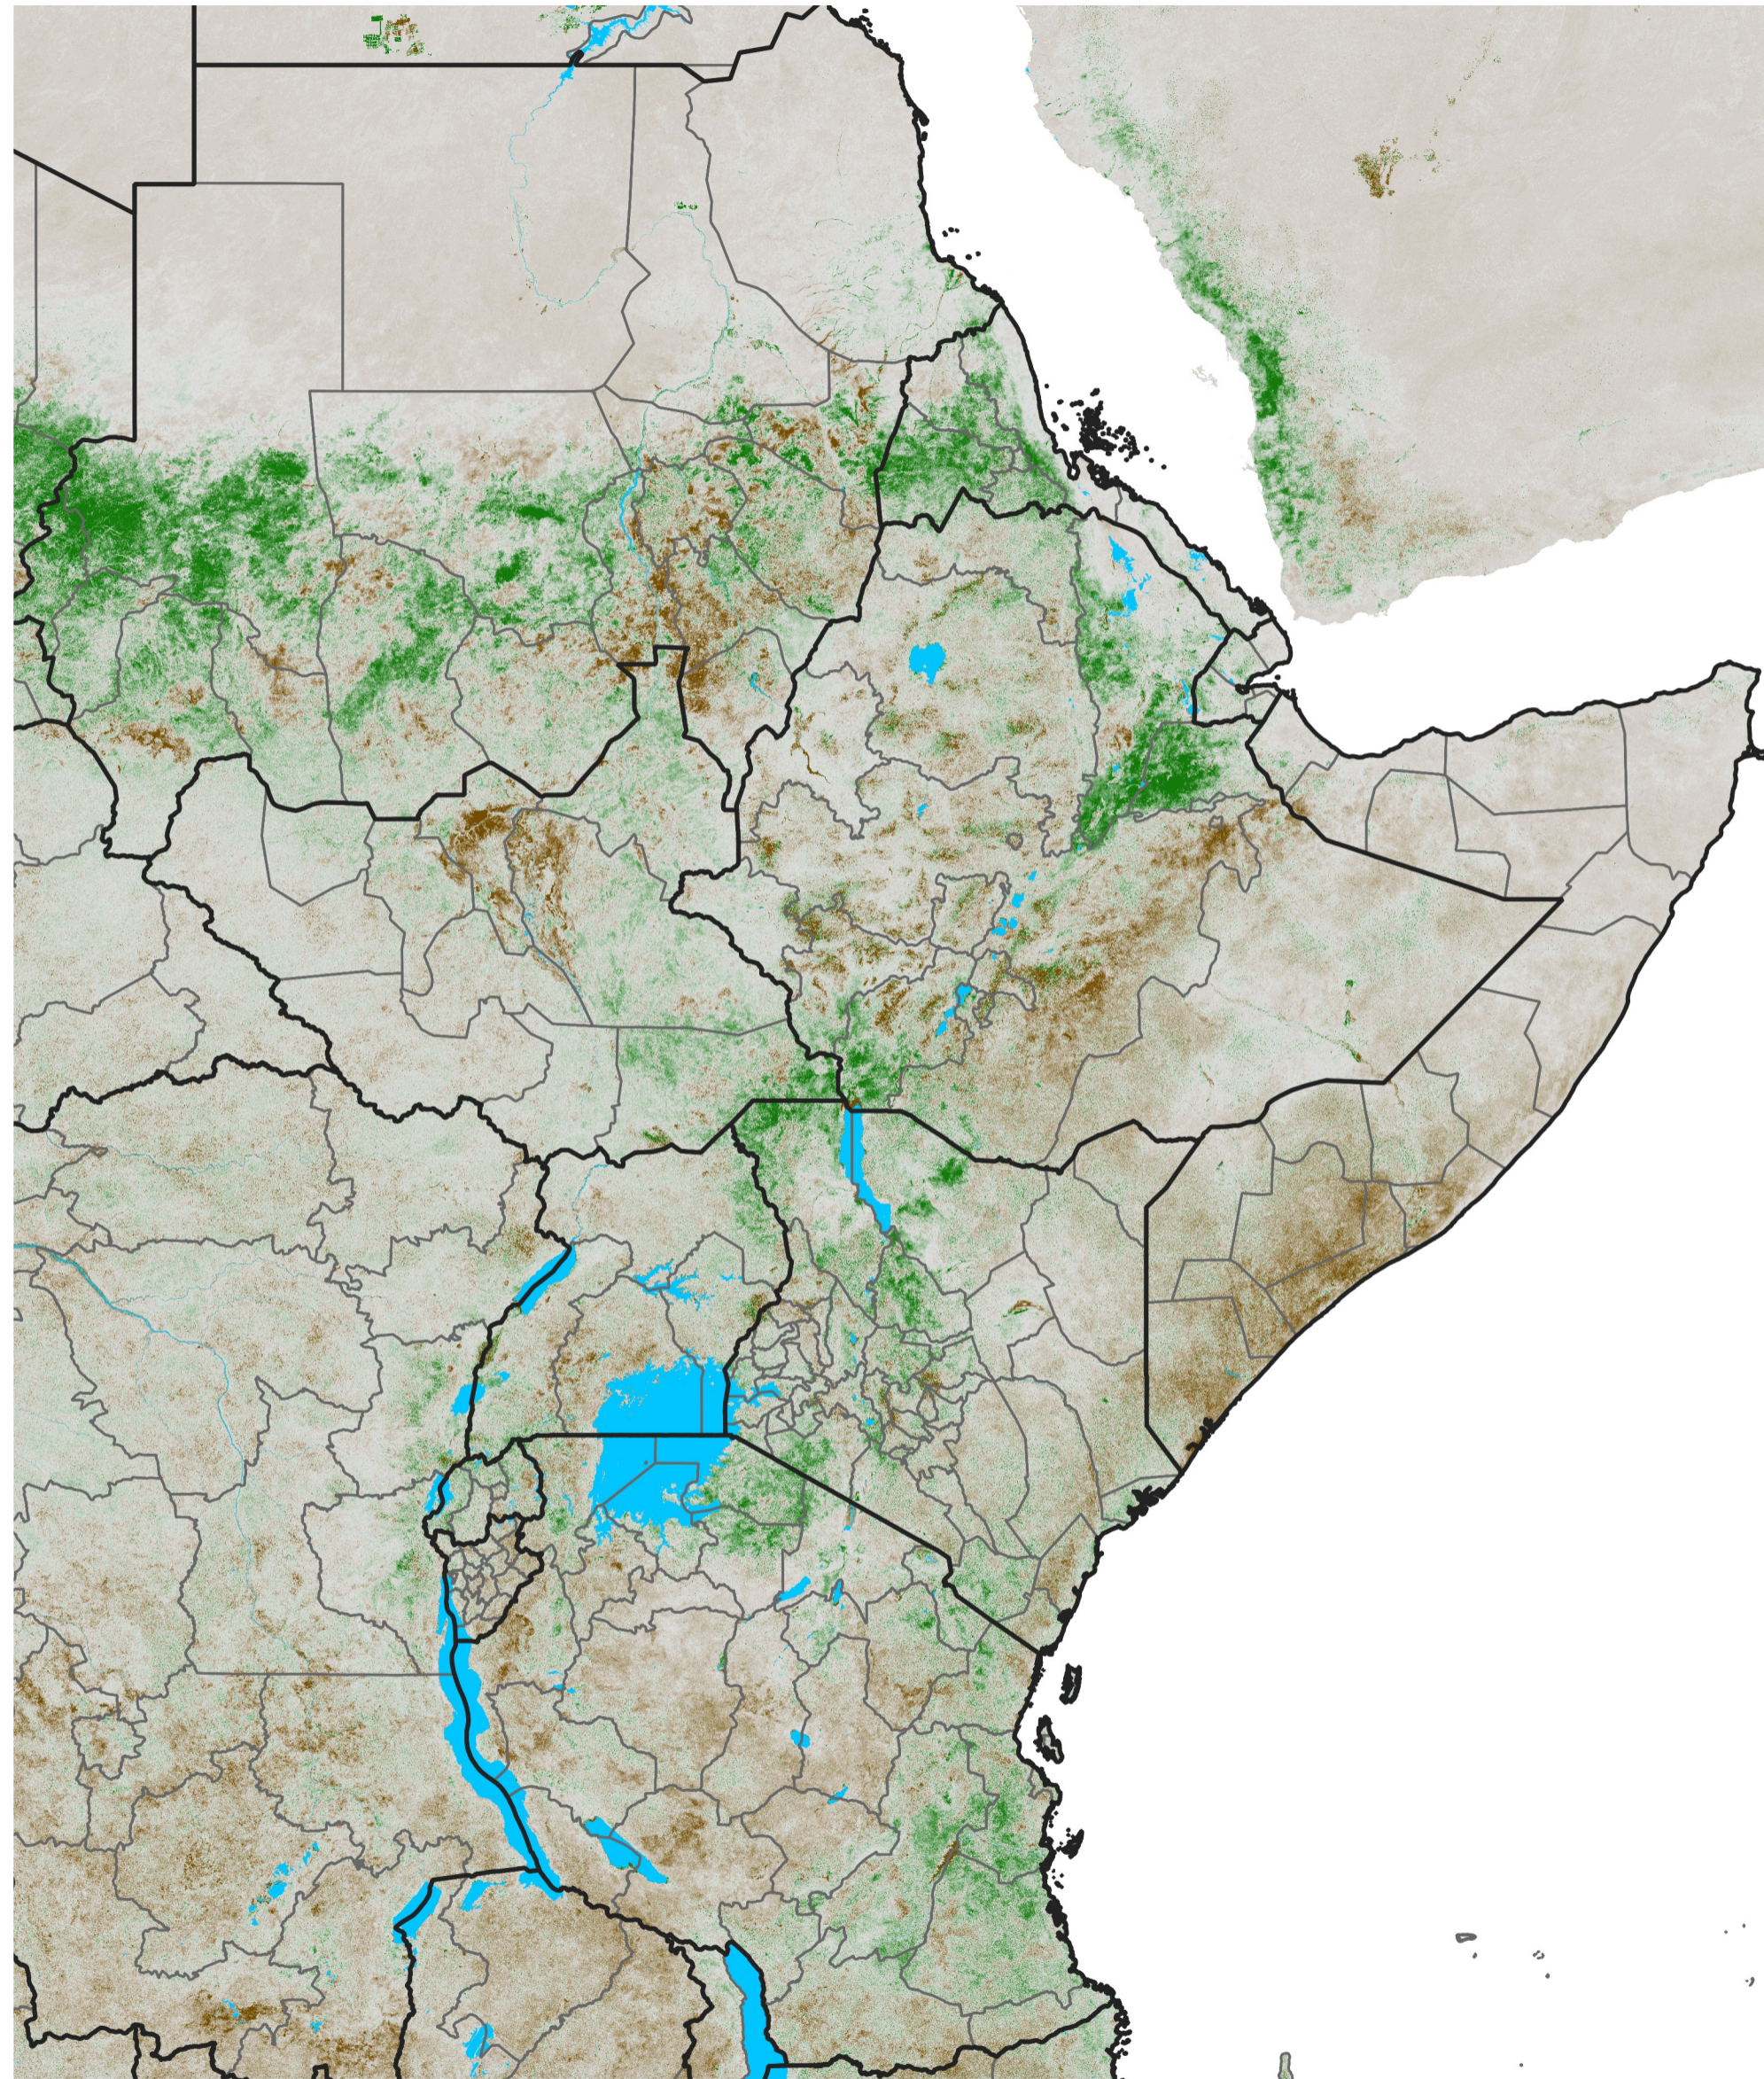

East Africa NDVI Anomaly

2025 minus Mean (2012 - 2021)

Period 50 / Sep 01 - 10, 2025

NDVI Anomaly

<math>< -0.3</math> -0.2 -0.1 -0.05 0.05 0.1 0.2 > 0.3

Negative

No Difference

Positive