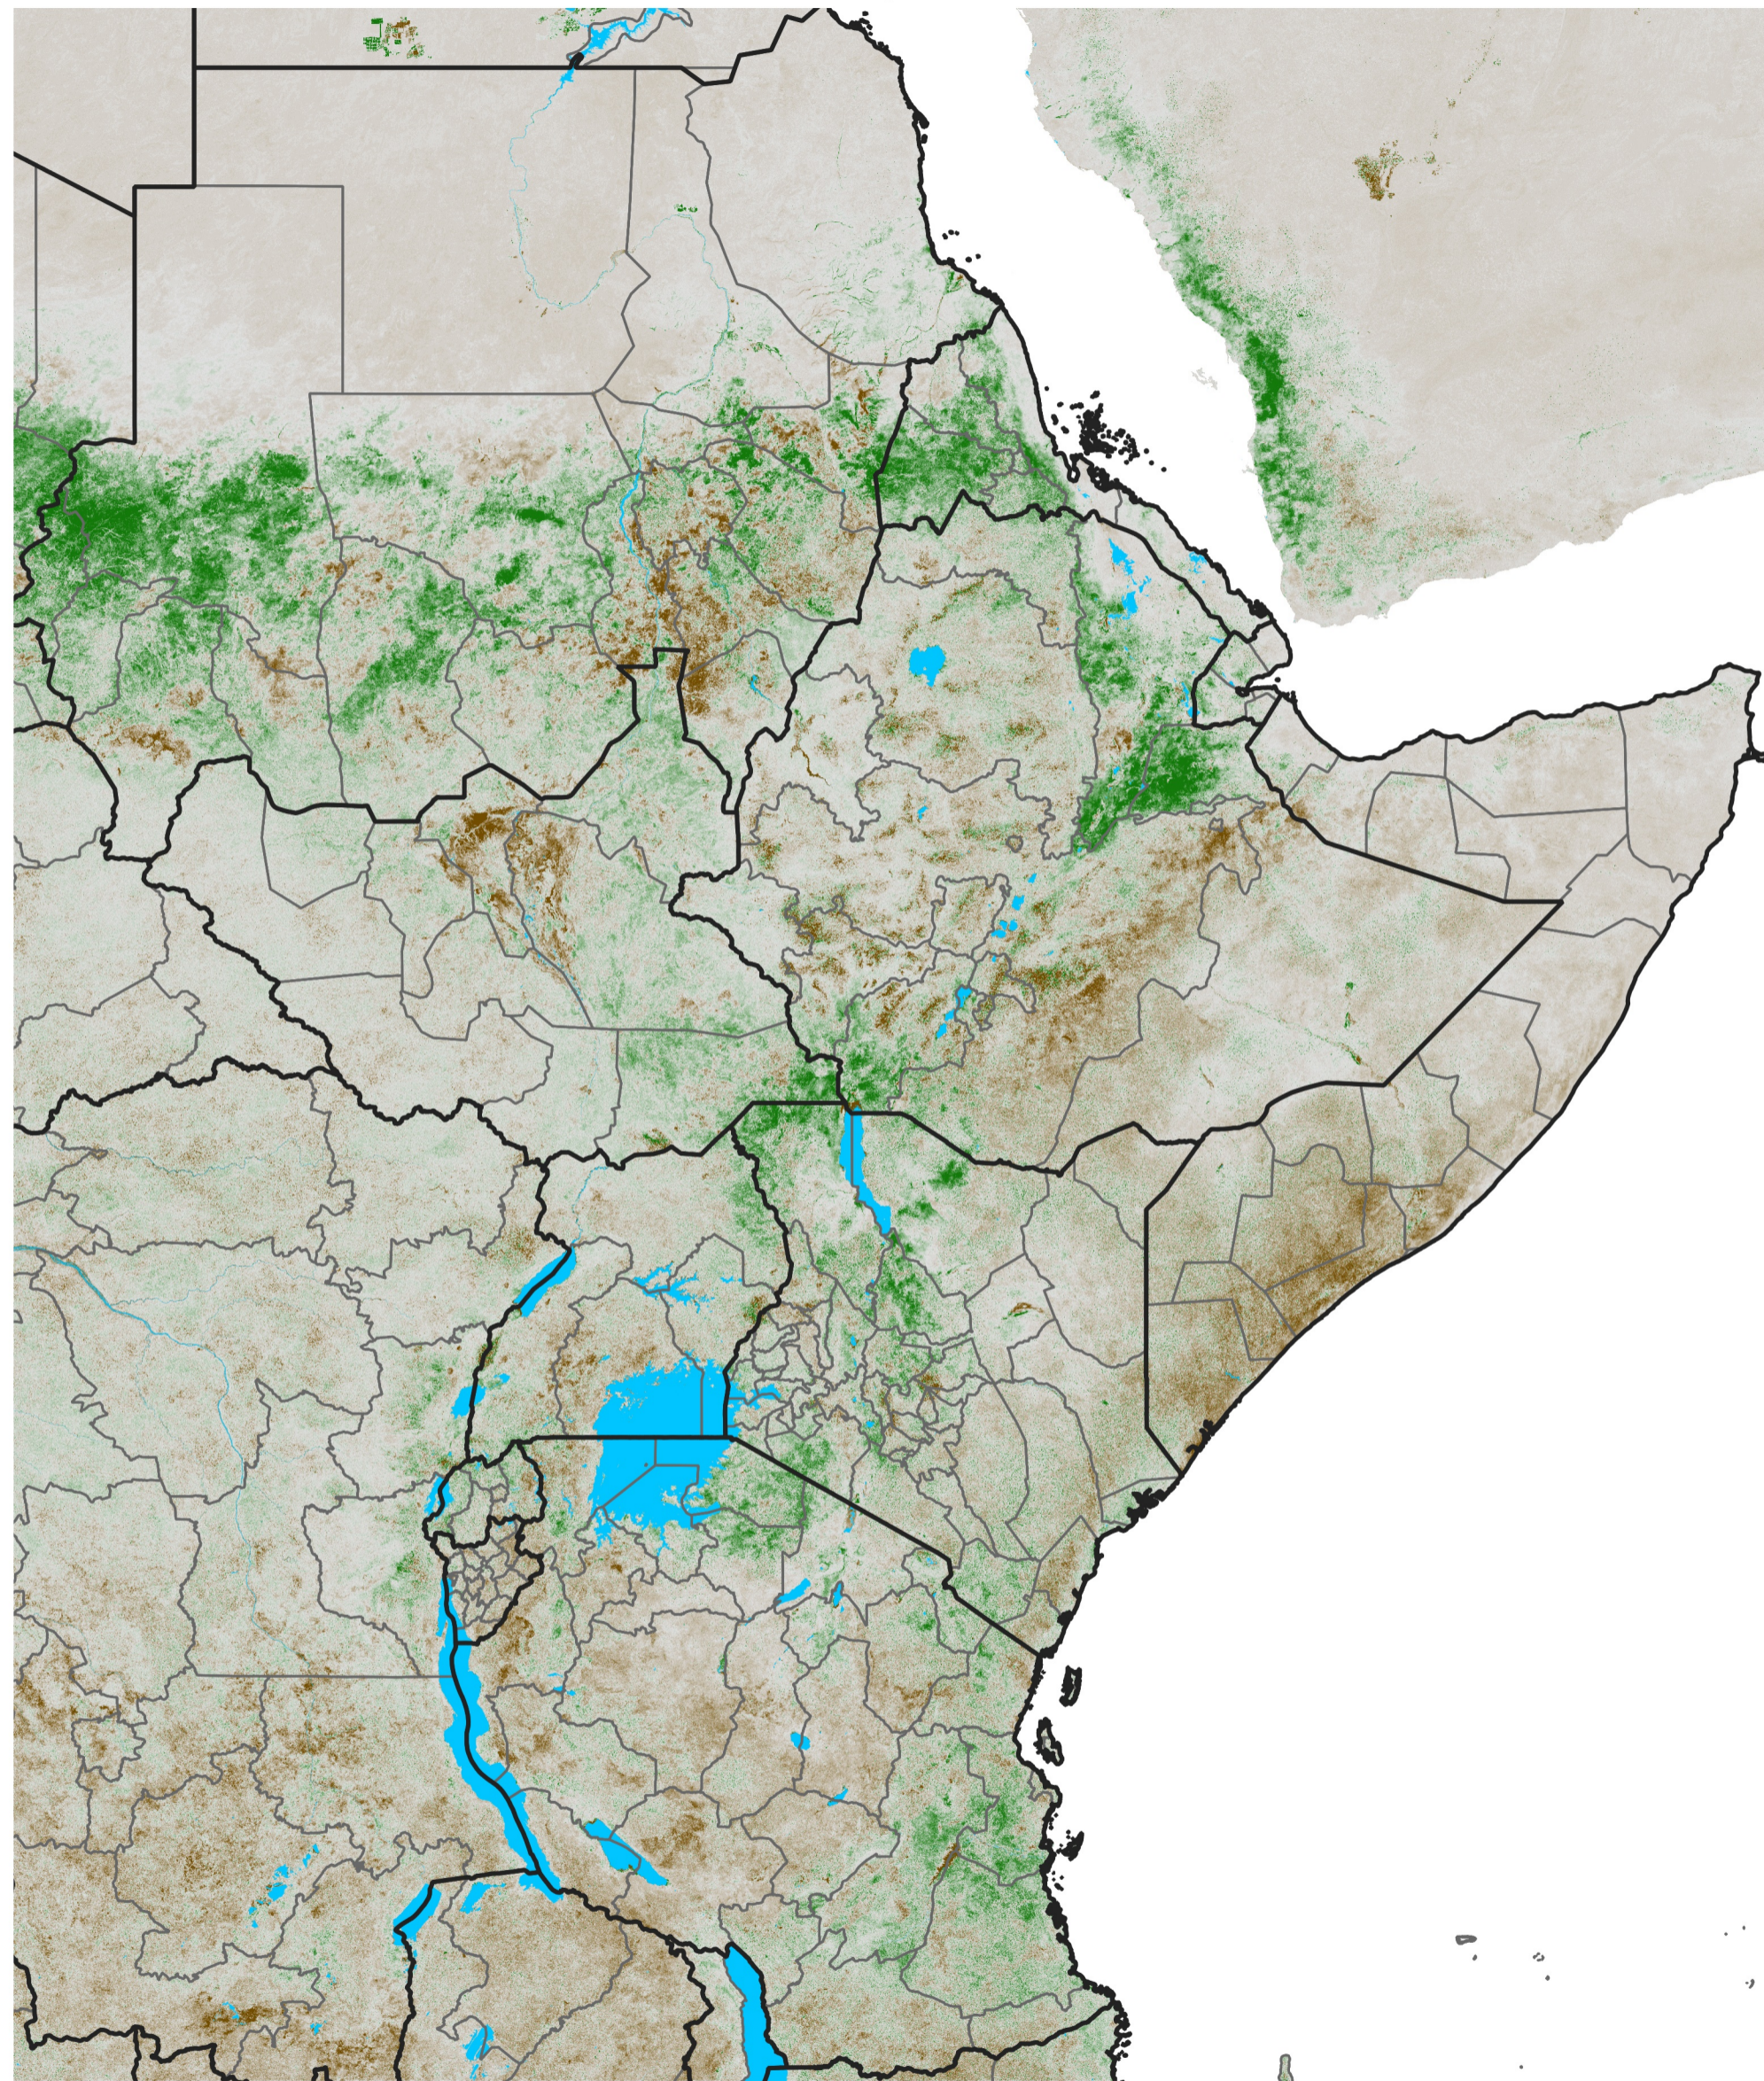

# East Africa NDVI Anomaly

2025 minus Mean (2012 - 2021)

Period 51 / Sep 06 - 15, 2025

## NDVI Anomaly

< -0.3   -0.2   -0.1   -0.05   0.05   0.1   0.2   >0.3

Negative

No Difference

Positive