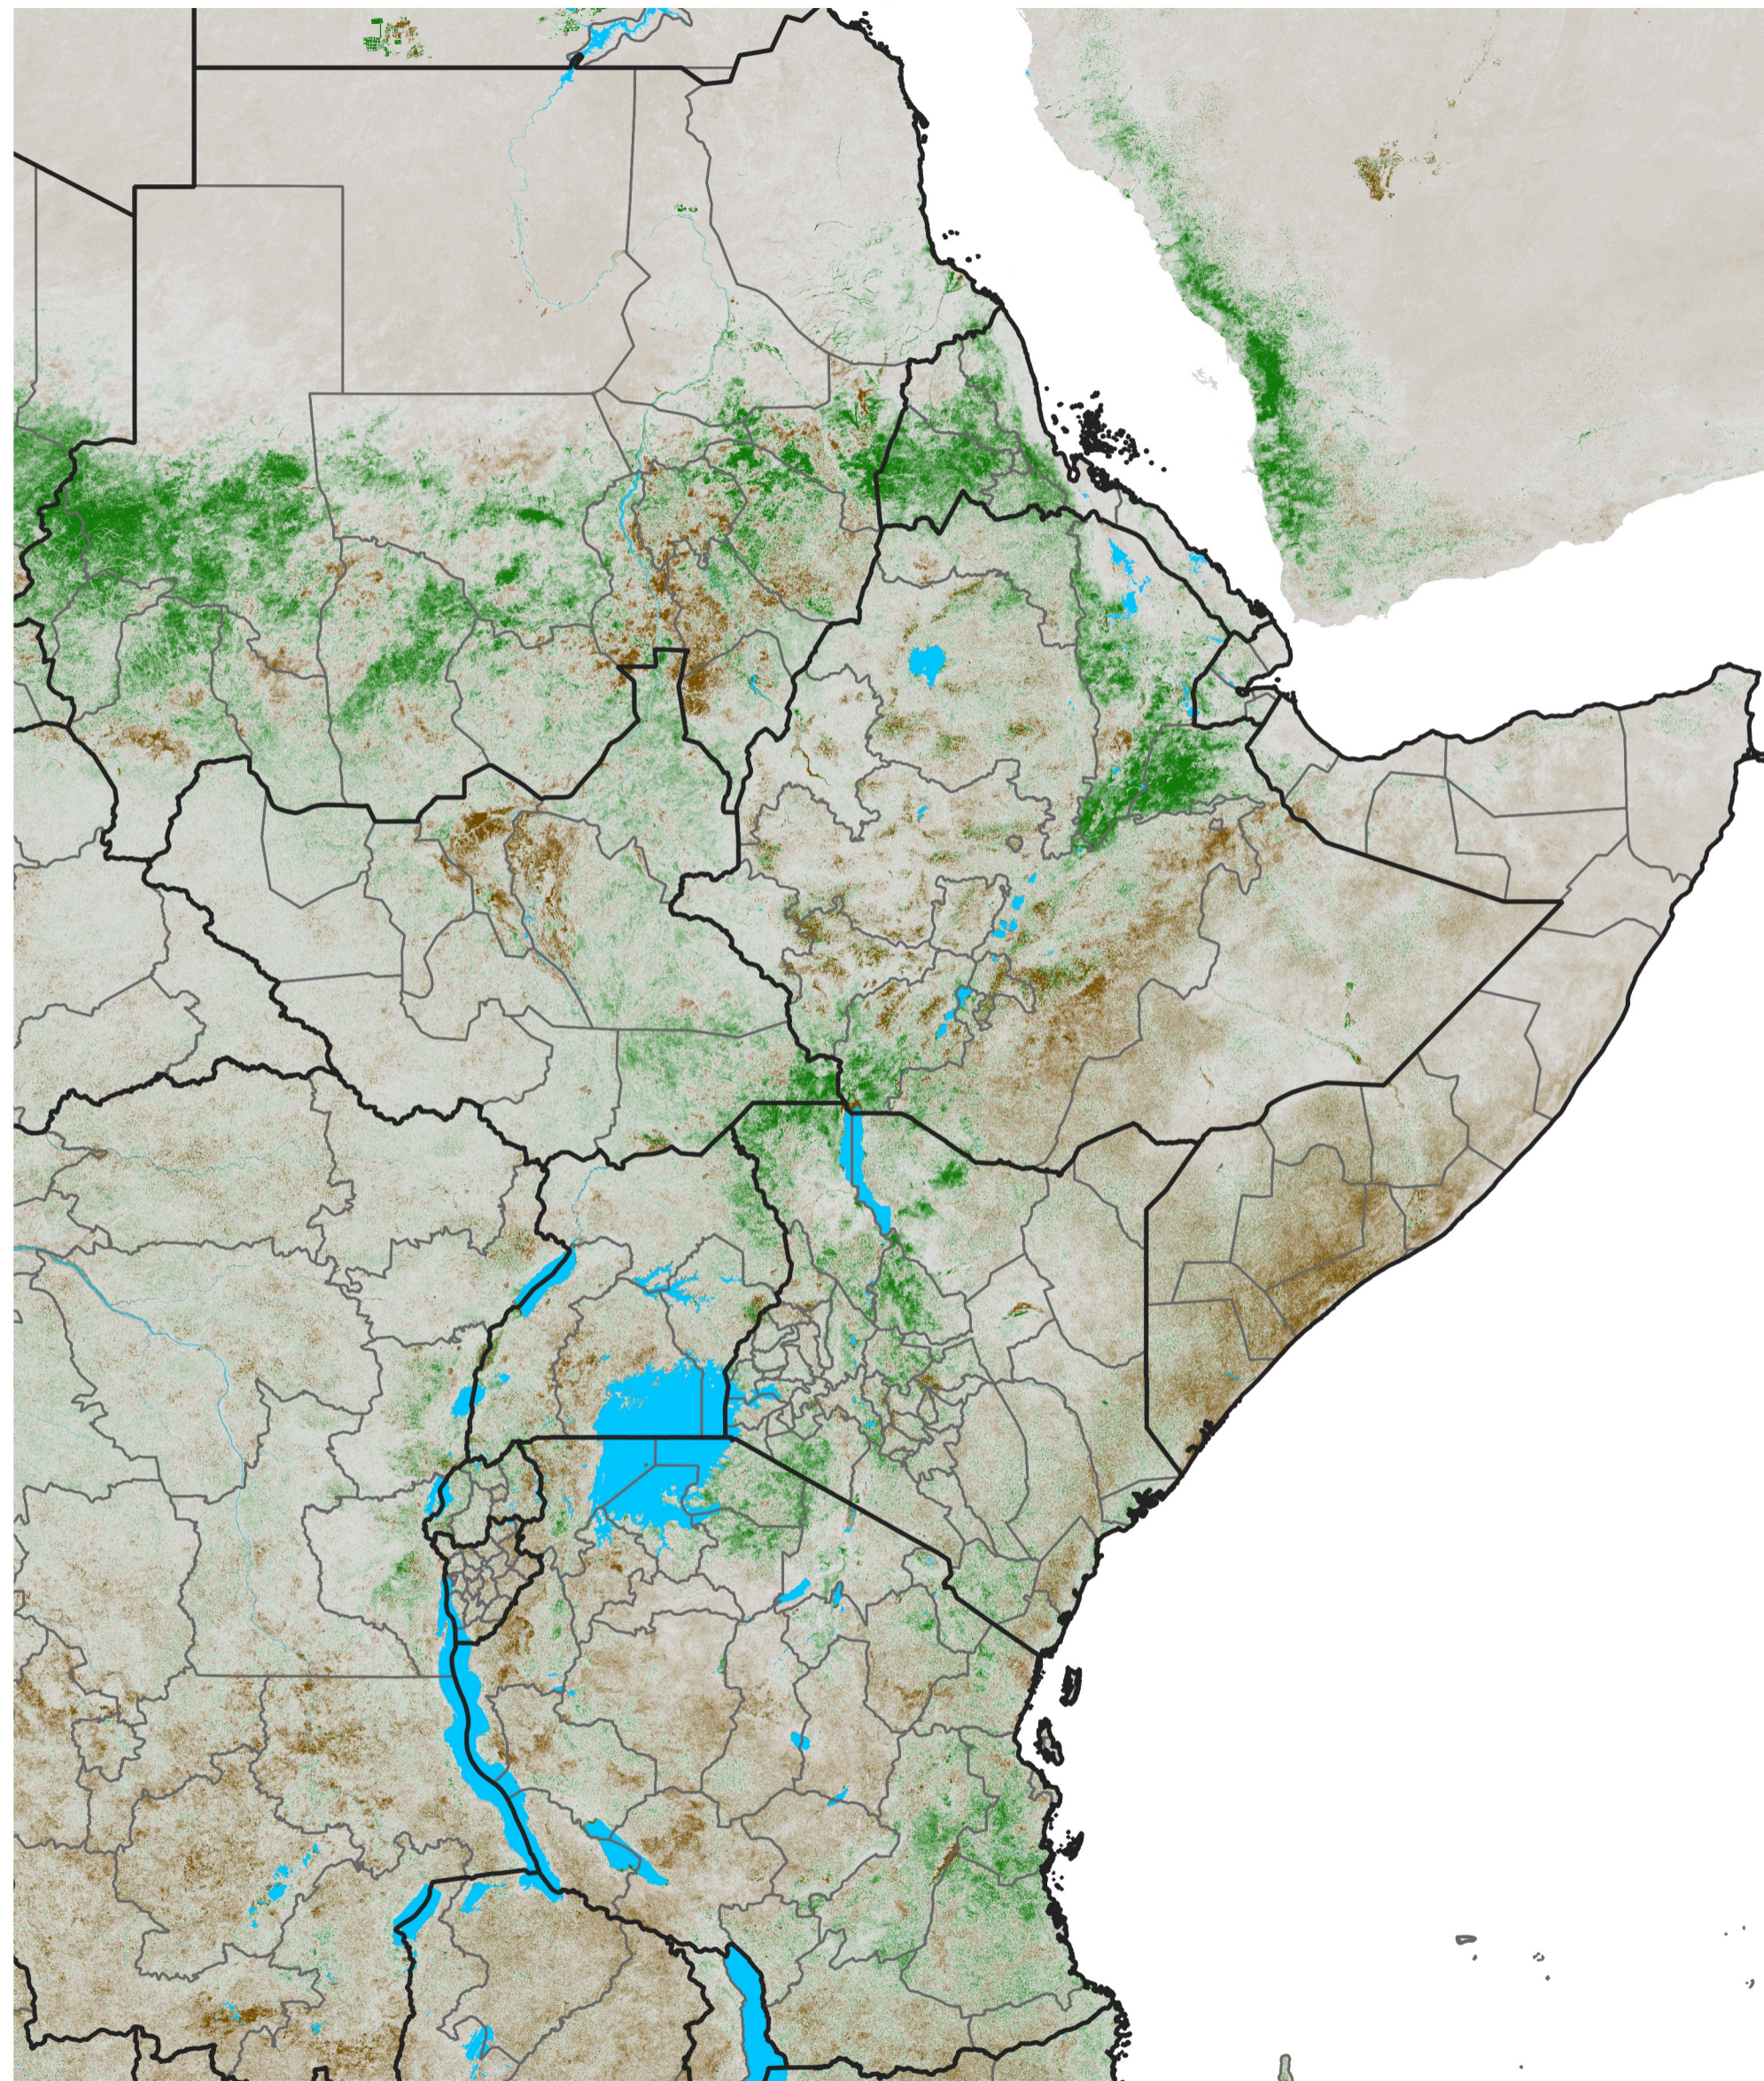

East Africa NDVI Anomaly

2025 minus Mean (2012 - 2021)

Period 52 / Sep 11 - 20, 2025

NDVI Anomaly

< -0.3 -0.2 -0.1 -0.05 0.05 0.1 0.2 > 0.3

Negative

No Difference

Positive