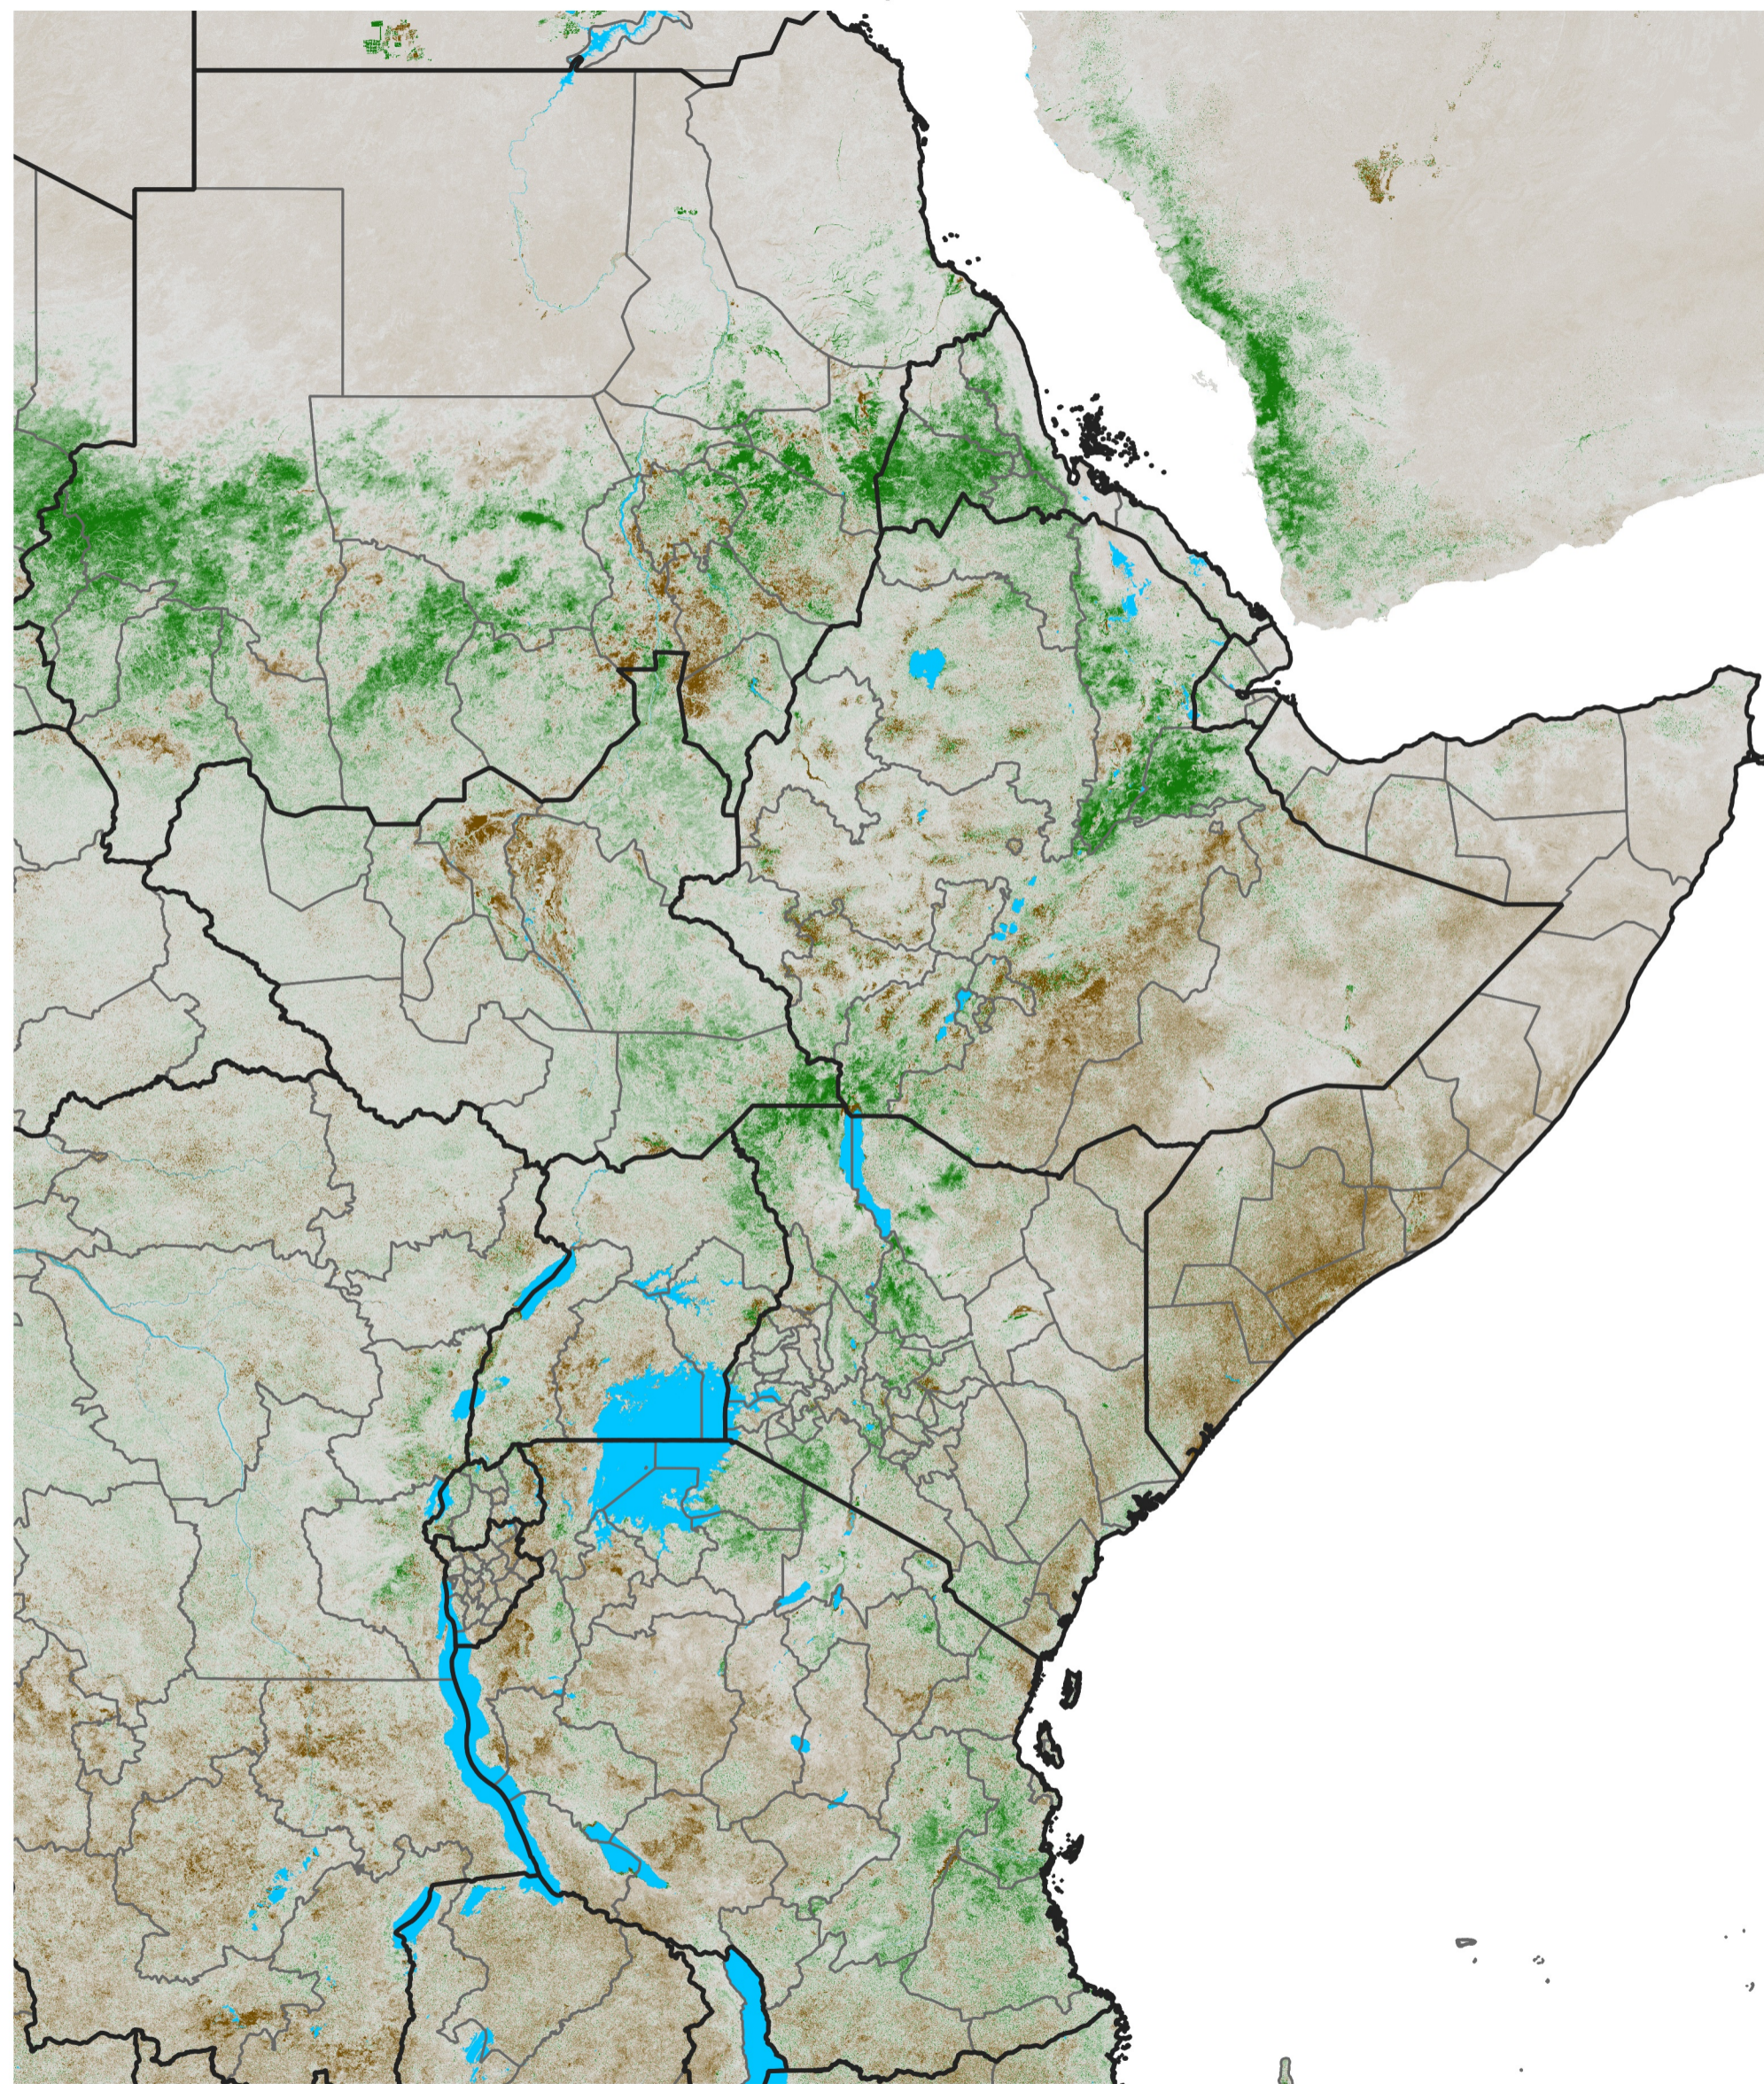

East Africa NDVI Anomaly

2025 minus Mean (2012 - 2021)

Period 53 / Sep 16 - 25, 2025

NDVI Anomaly

< -0.3 -0.2 -0.1 -0.05 0.05 0.1 0.2 >0.3

Negative

No Difference

Positive