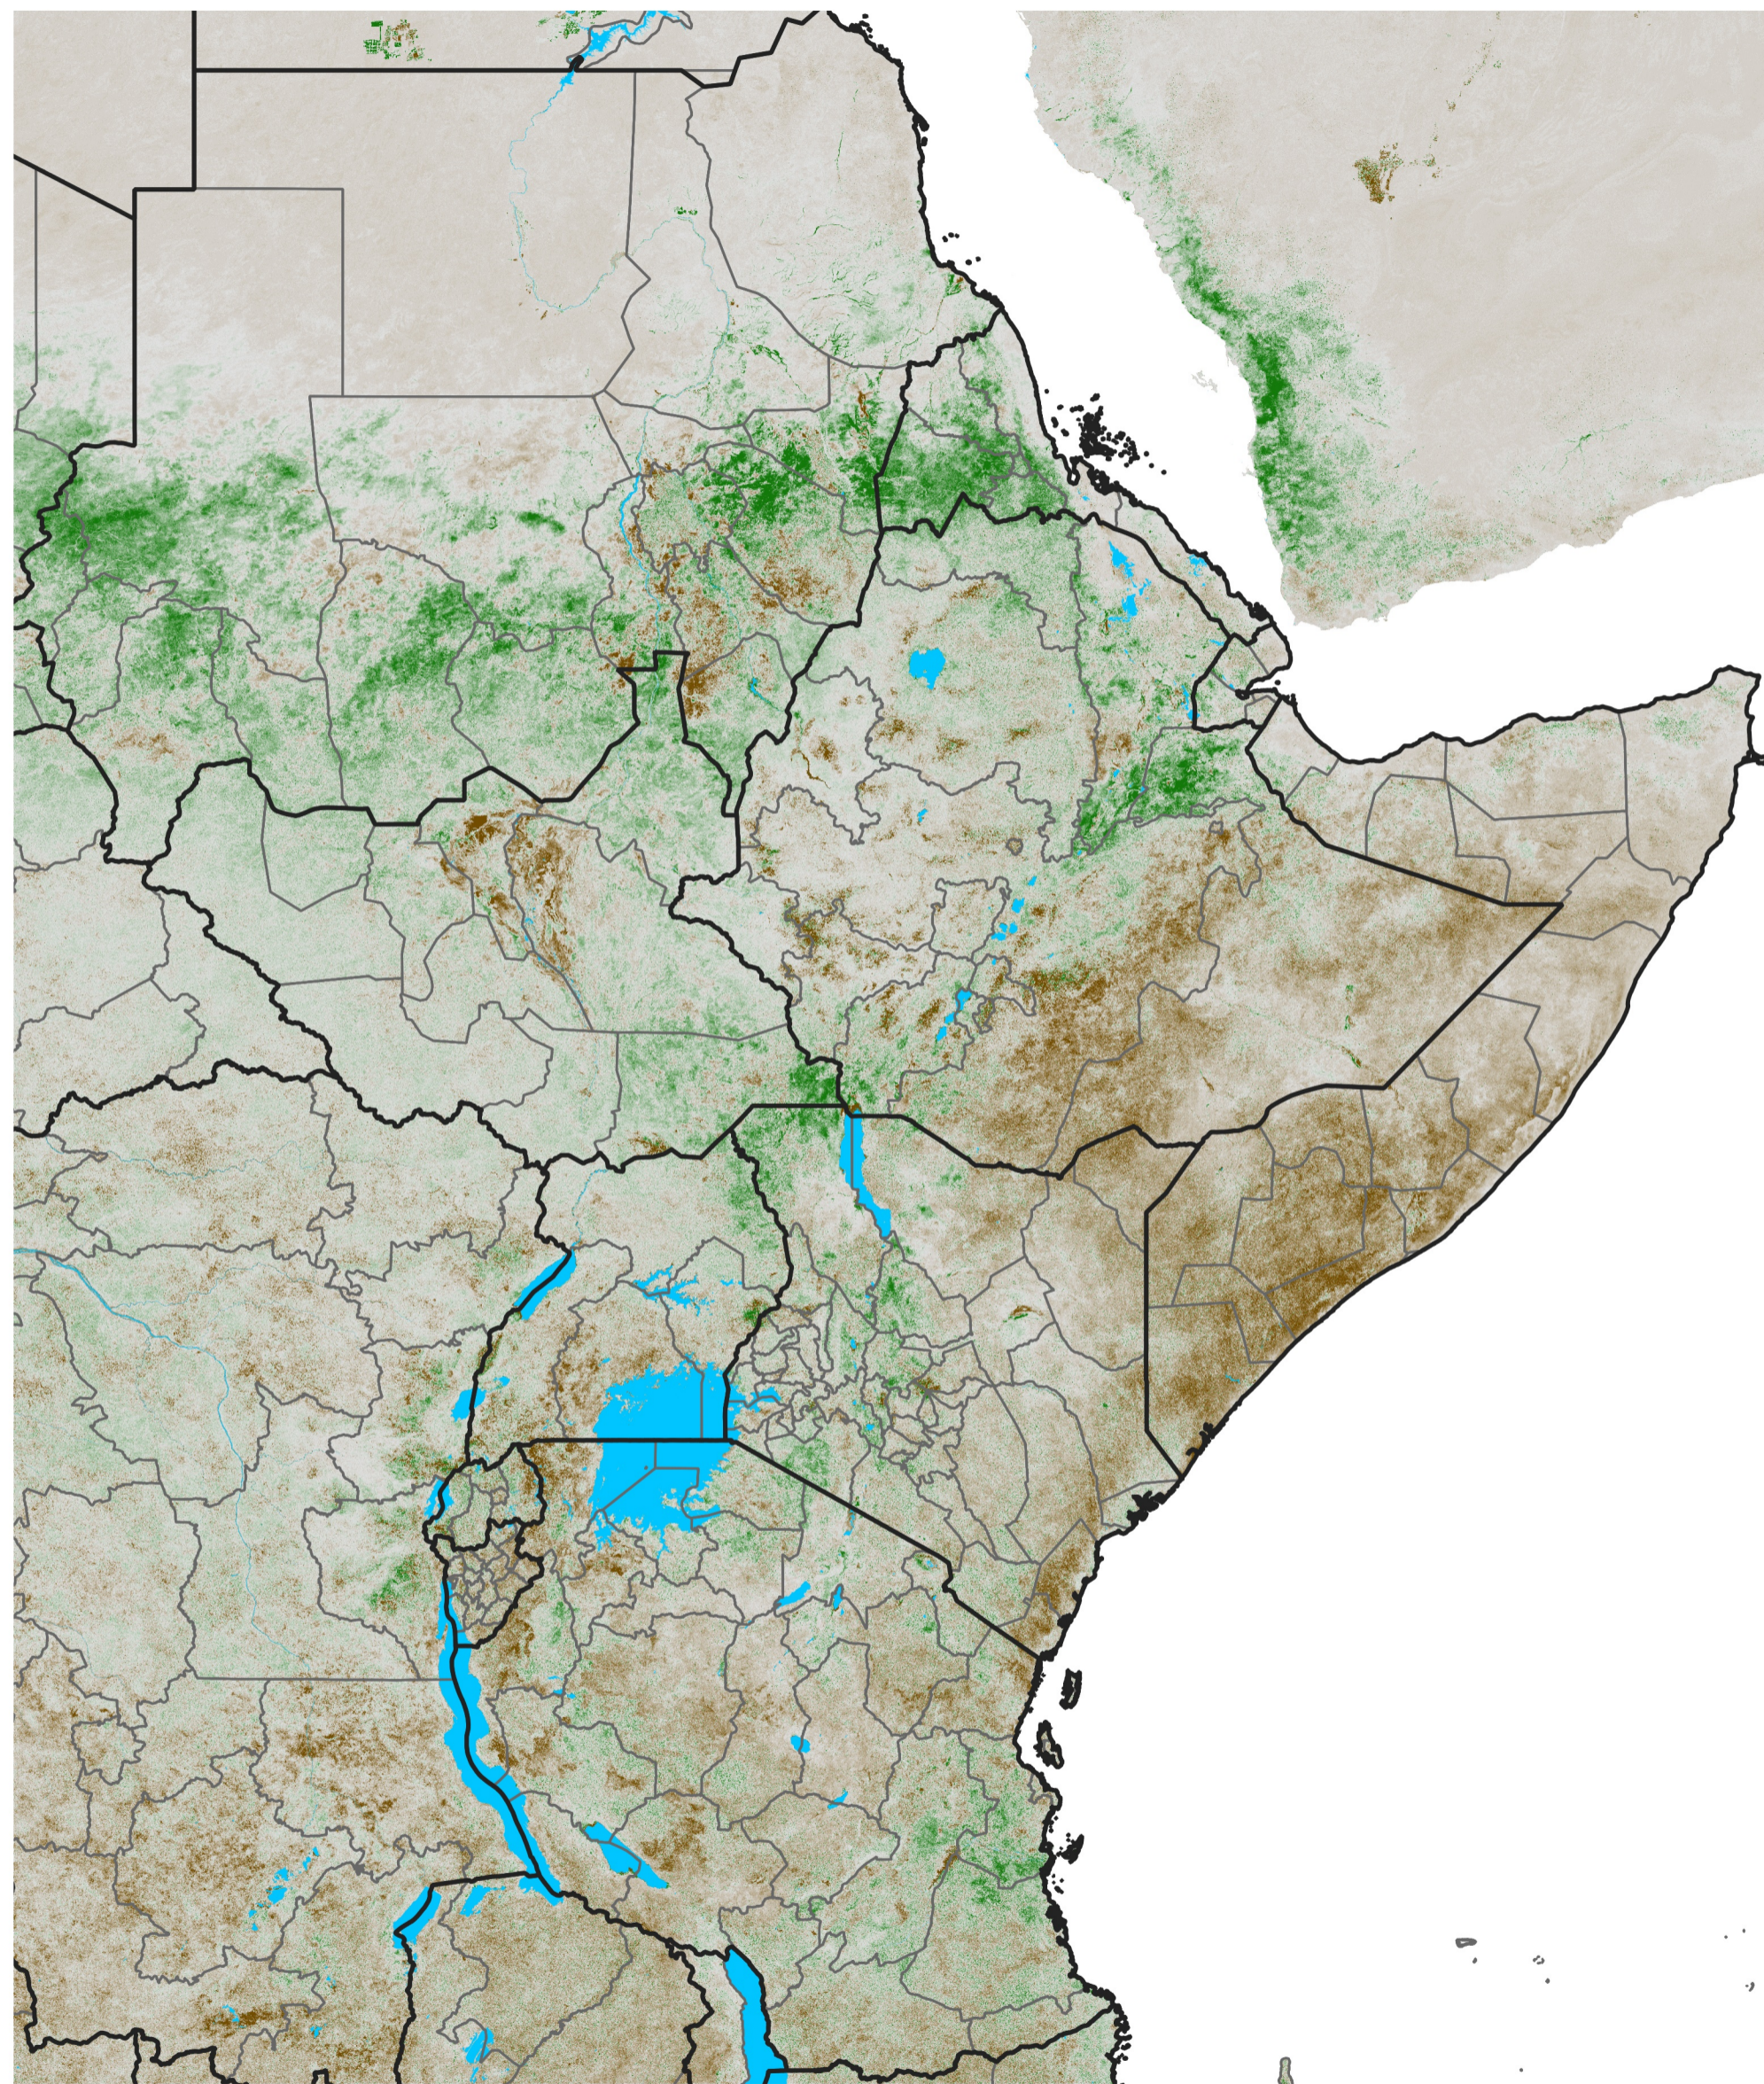

East Africa NDVI Anomaly

2025 minus Mean (2012 - 2021)

Period 56 / Oct 01 - 10, 2025

NDVI Anomaly

< -0.3 -0.2 -0.1 -0.05 0.05 0.1 0.2 >0.3

Negative

No Difference

Positive