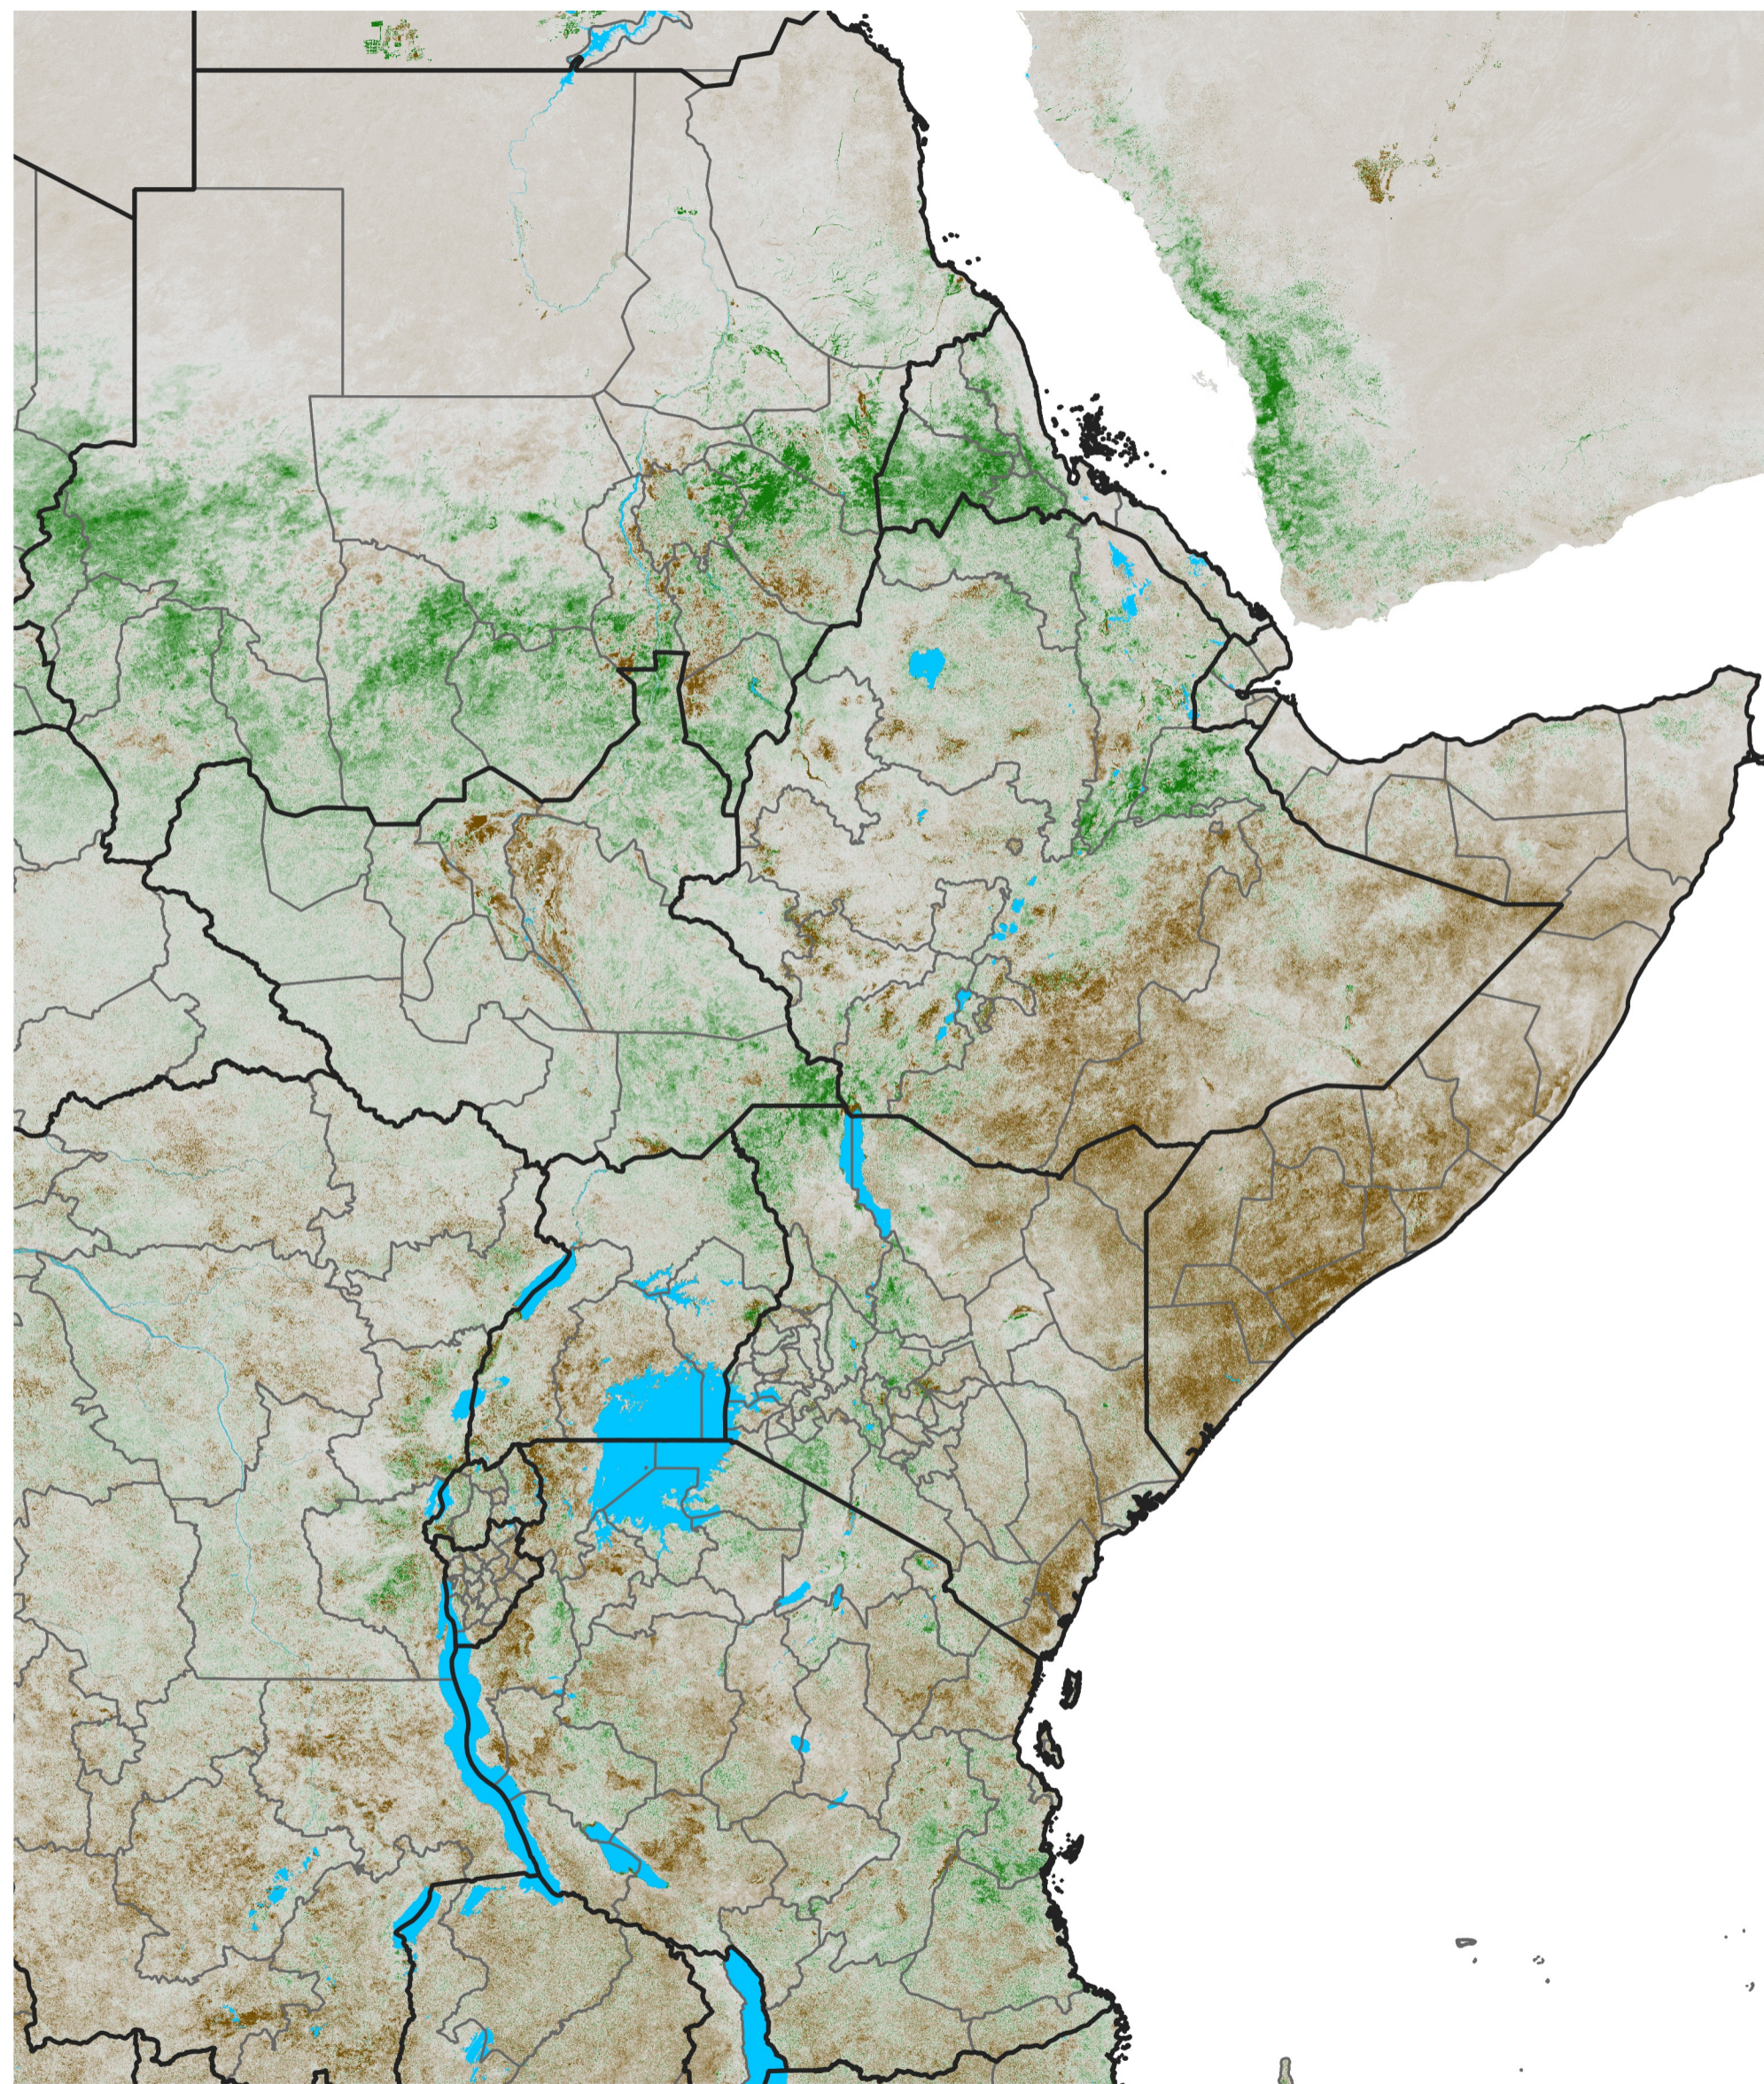

East Africa NDVI Anomaly

2025 minus Mean (2012 - 2021)

Period 57 / Oct 06 - 15, 2025

NDVI Anomaly

< -0.3 -0.2 -0.1 -0.05 0.05 0.1 0.2 >0.3

Negative

No Difference

Positive