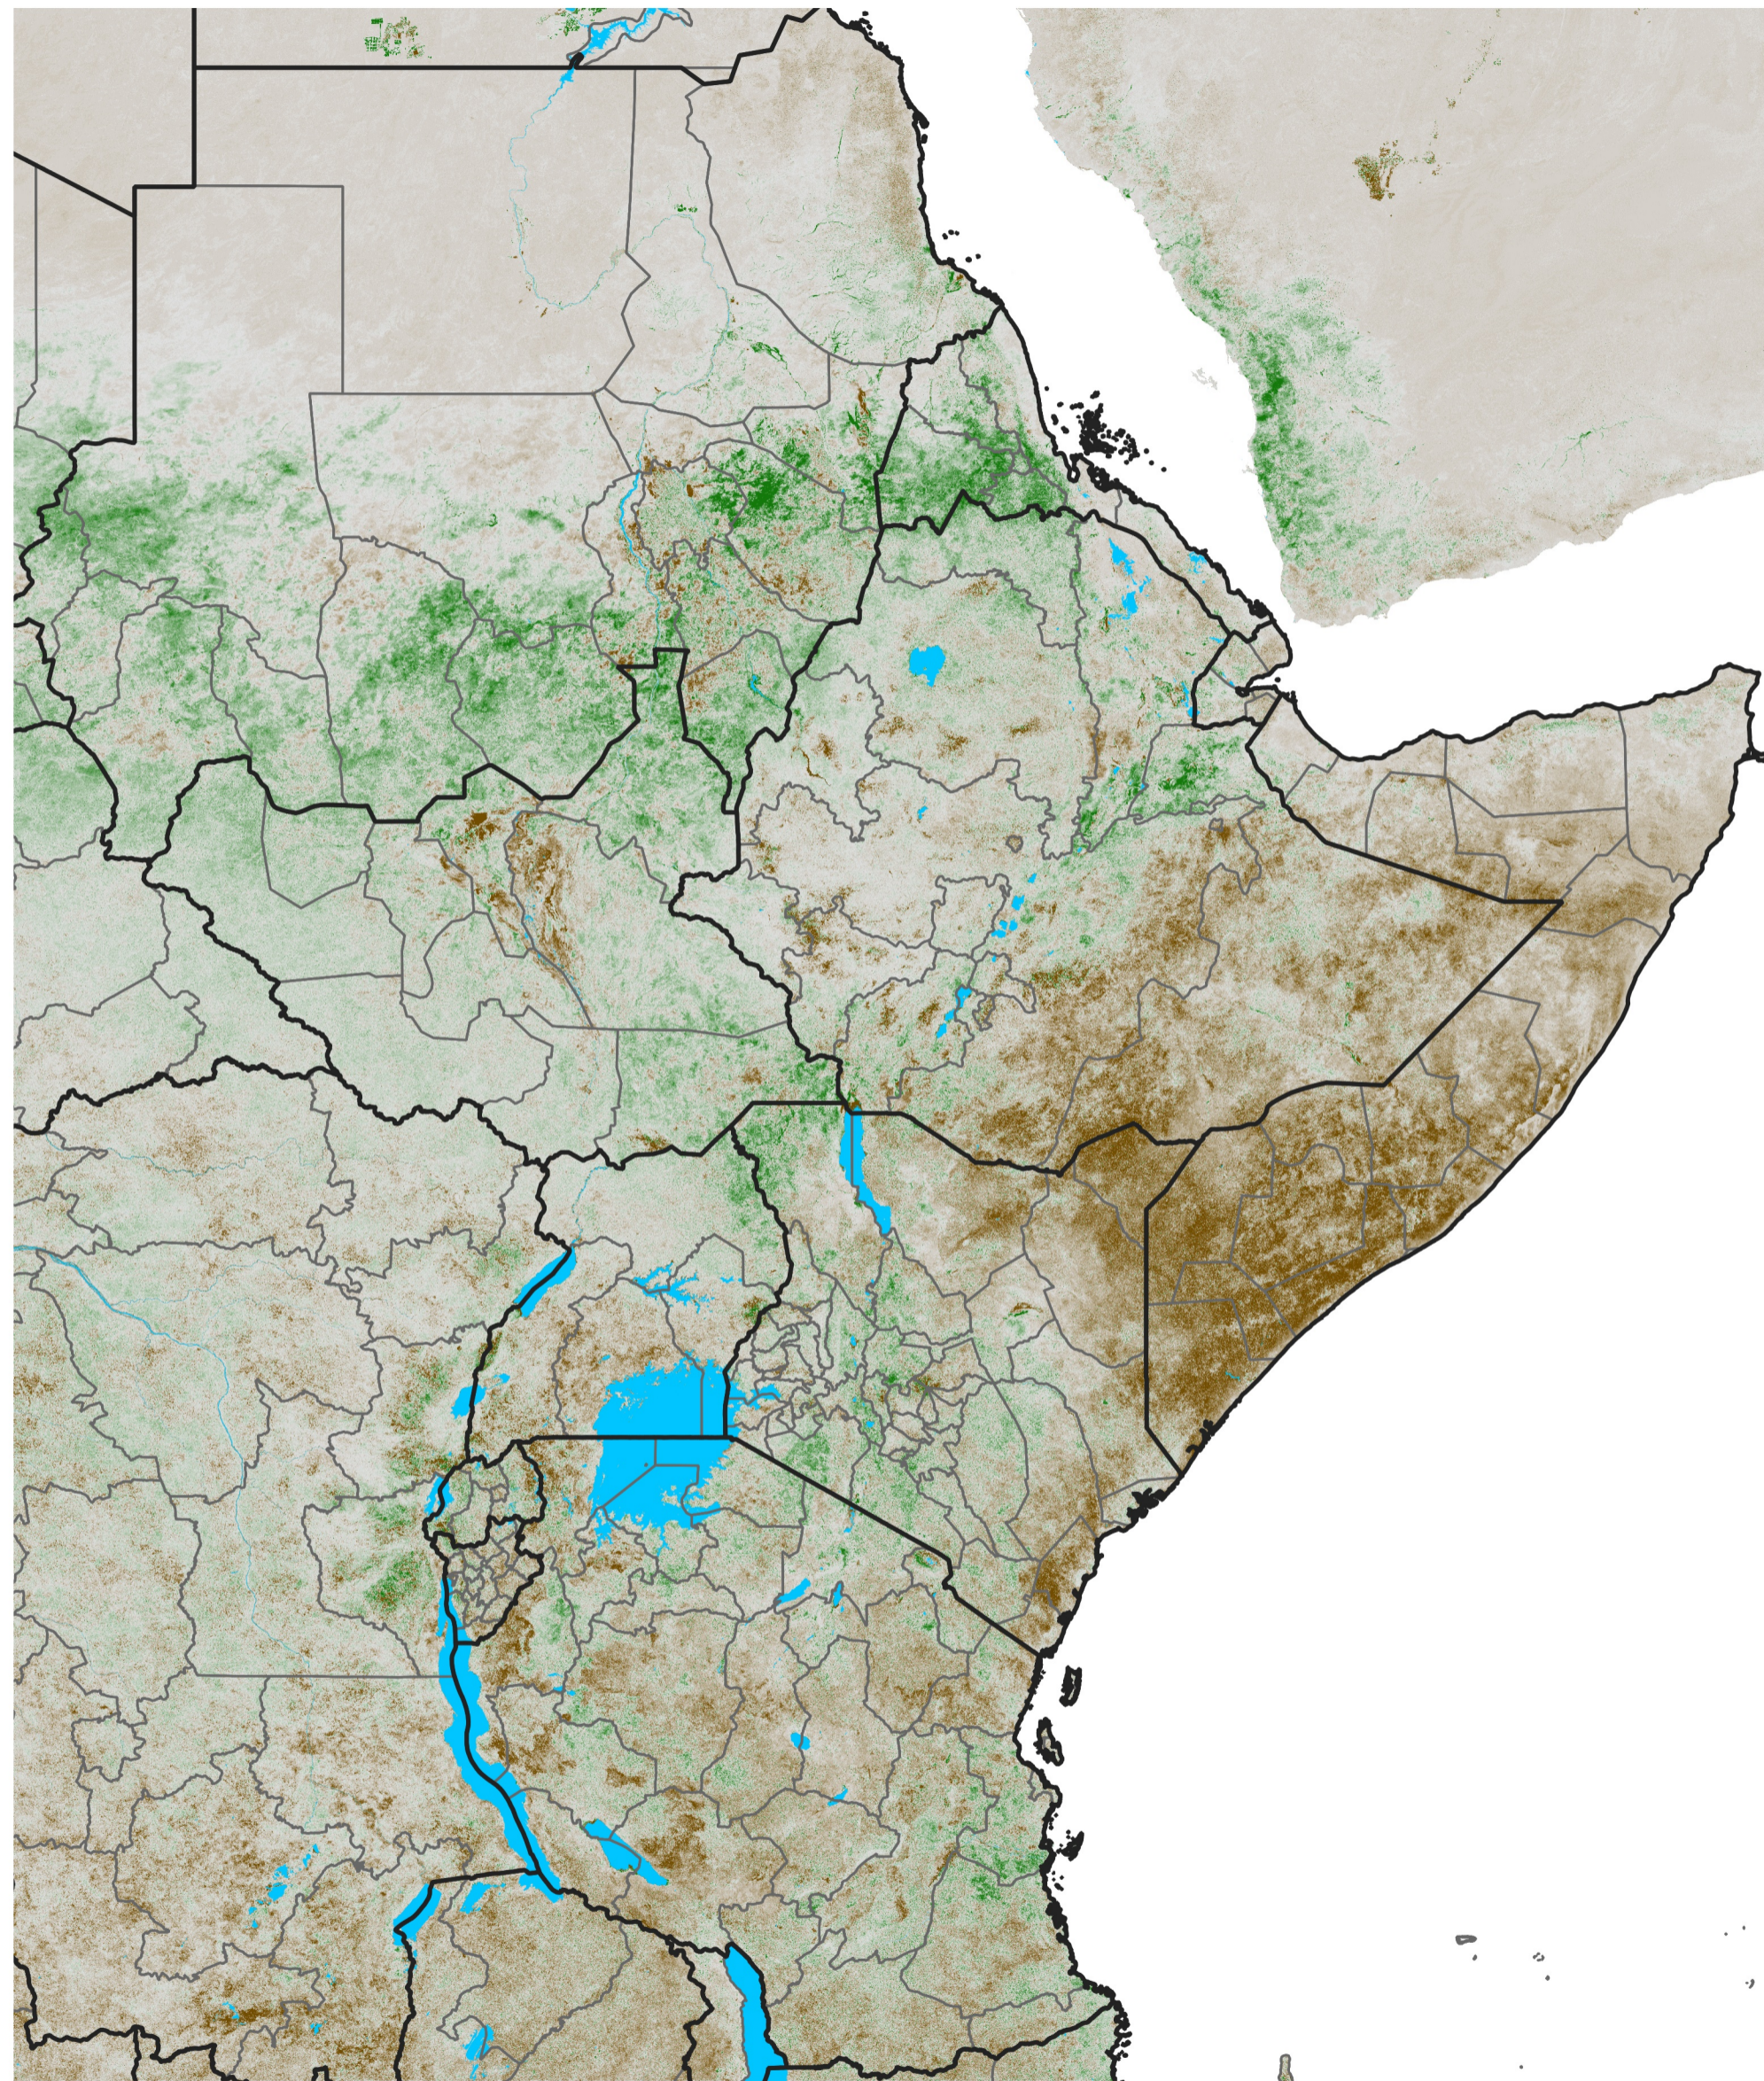

East Africa NDVI Anomaly

2025 minus Mean (2012 - 2021)

Period 59 / Oct 16 - 25, 2025

NDVI Anomaly

<math>< -0.3</math> -0.2 -0.1 -0.05 0.05 0.1 0.2 > 0.3

Negative

No Difference

Positive