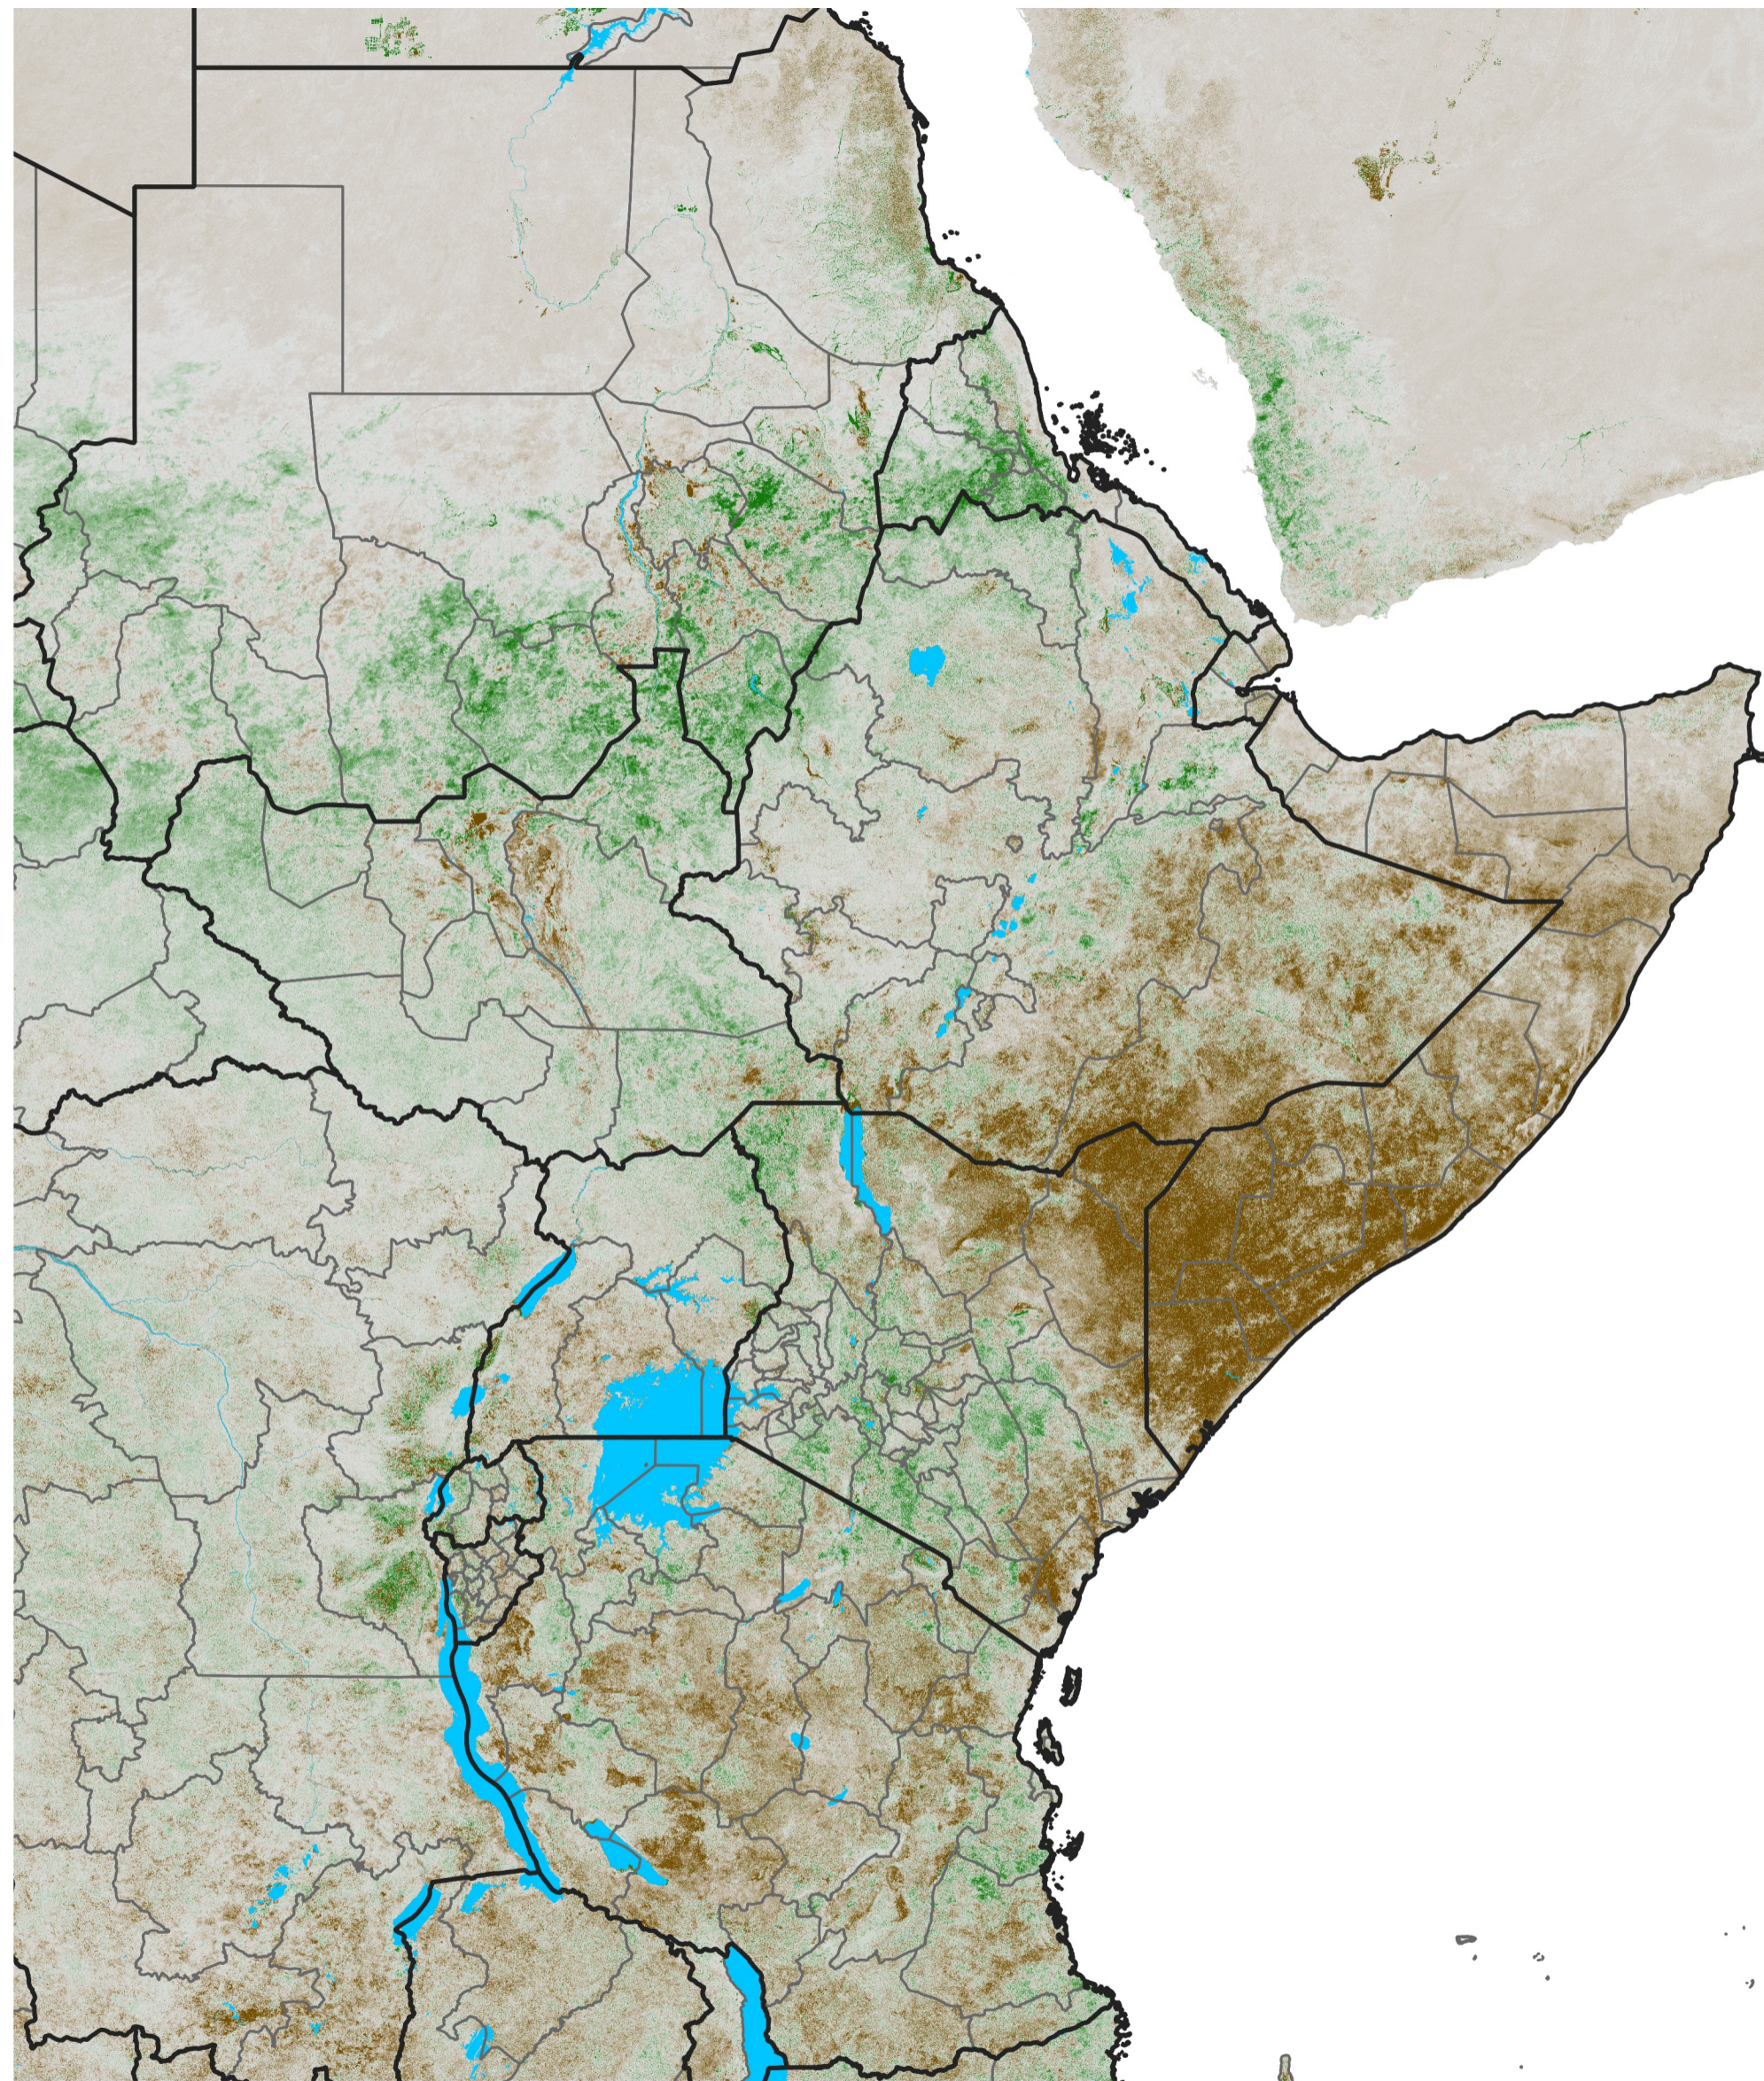

East Africa NDVI Anomaly

2025 minus Mean (2012 - 2021)

Period 62 / Nov 01 - 10, 2025

NDVI Anomaly

< -0.3 -0.2 -0.1 -0.05 0.05 0.1 0.2 > 0.3

Negative

No Difference

Positive