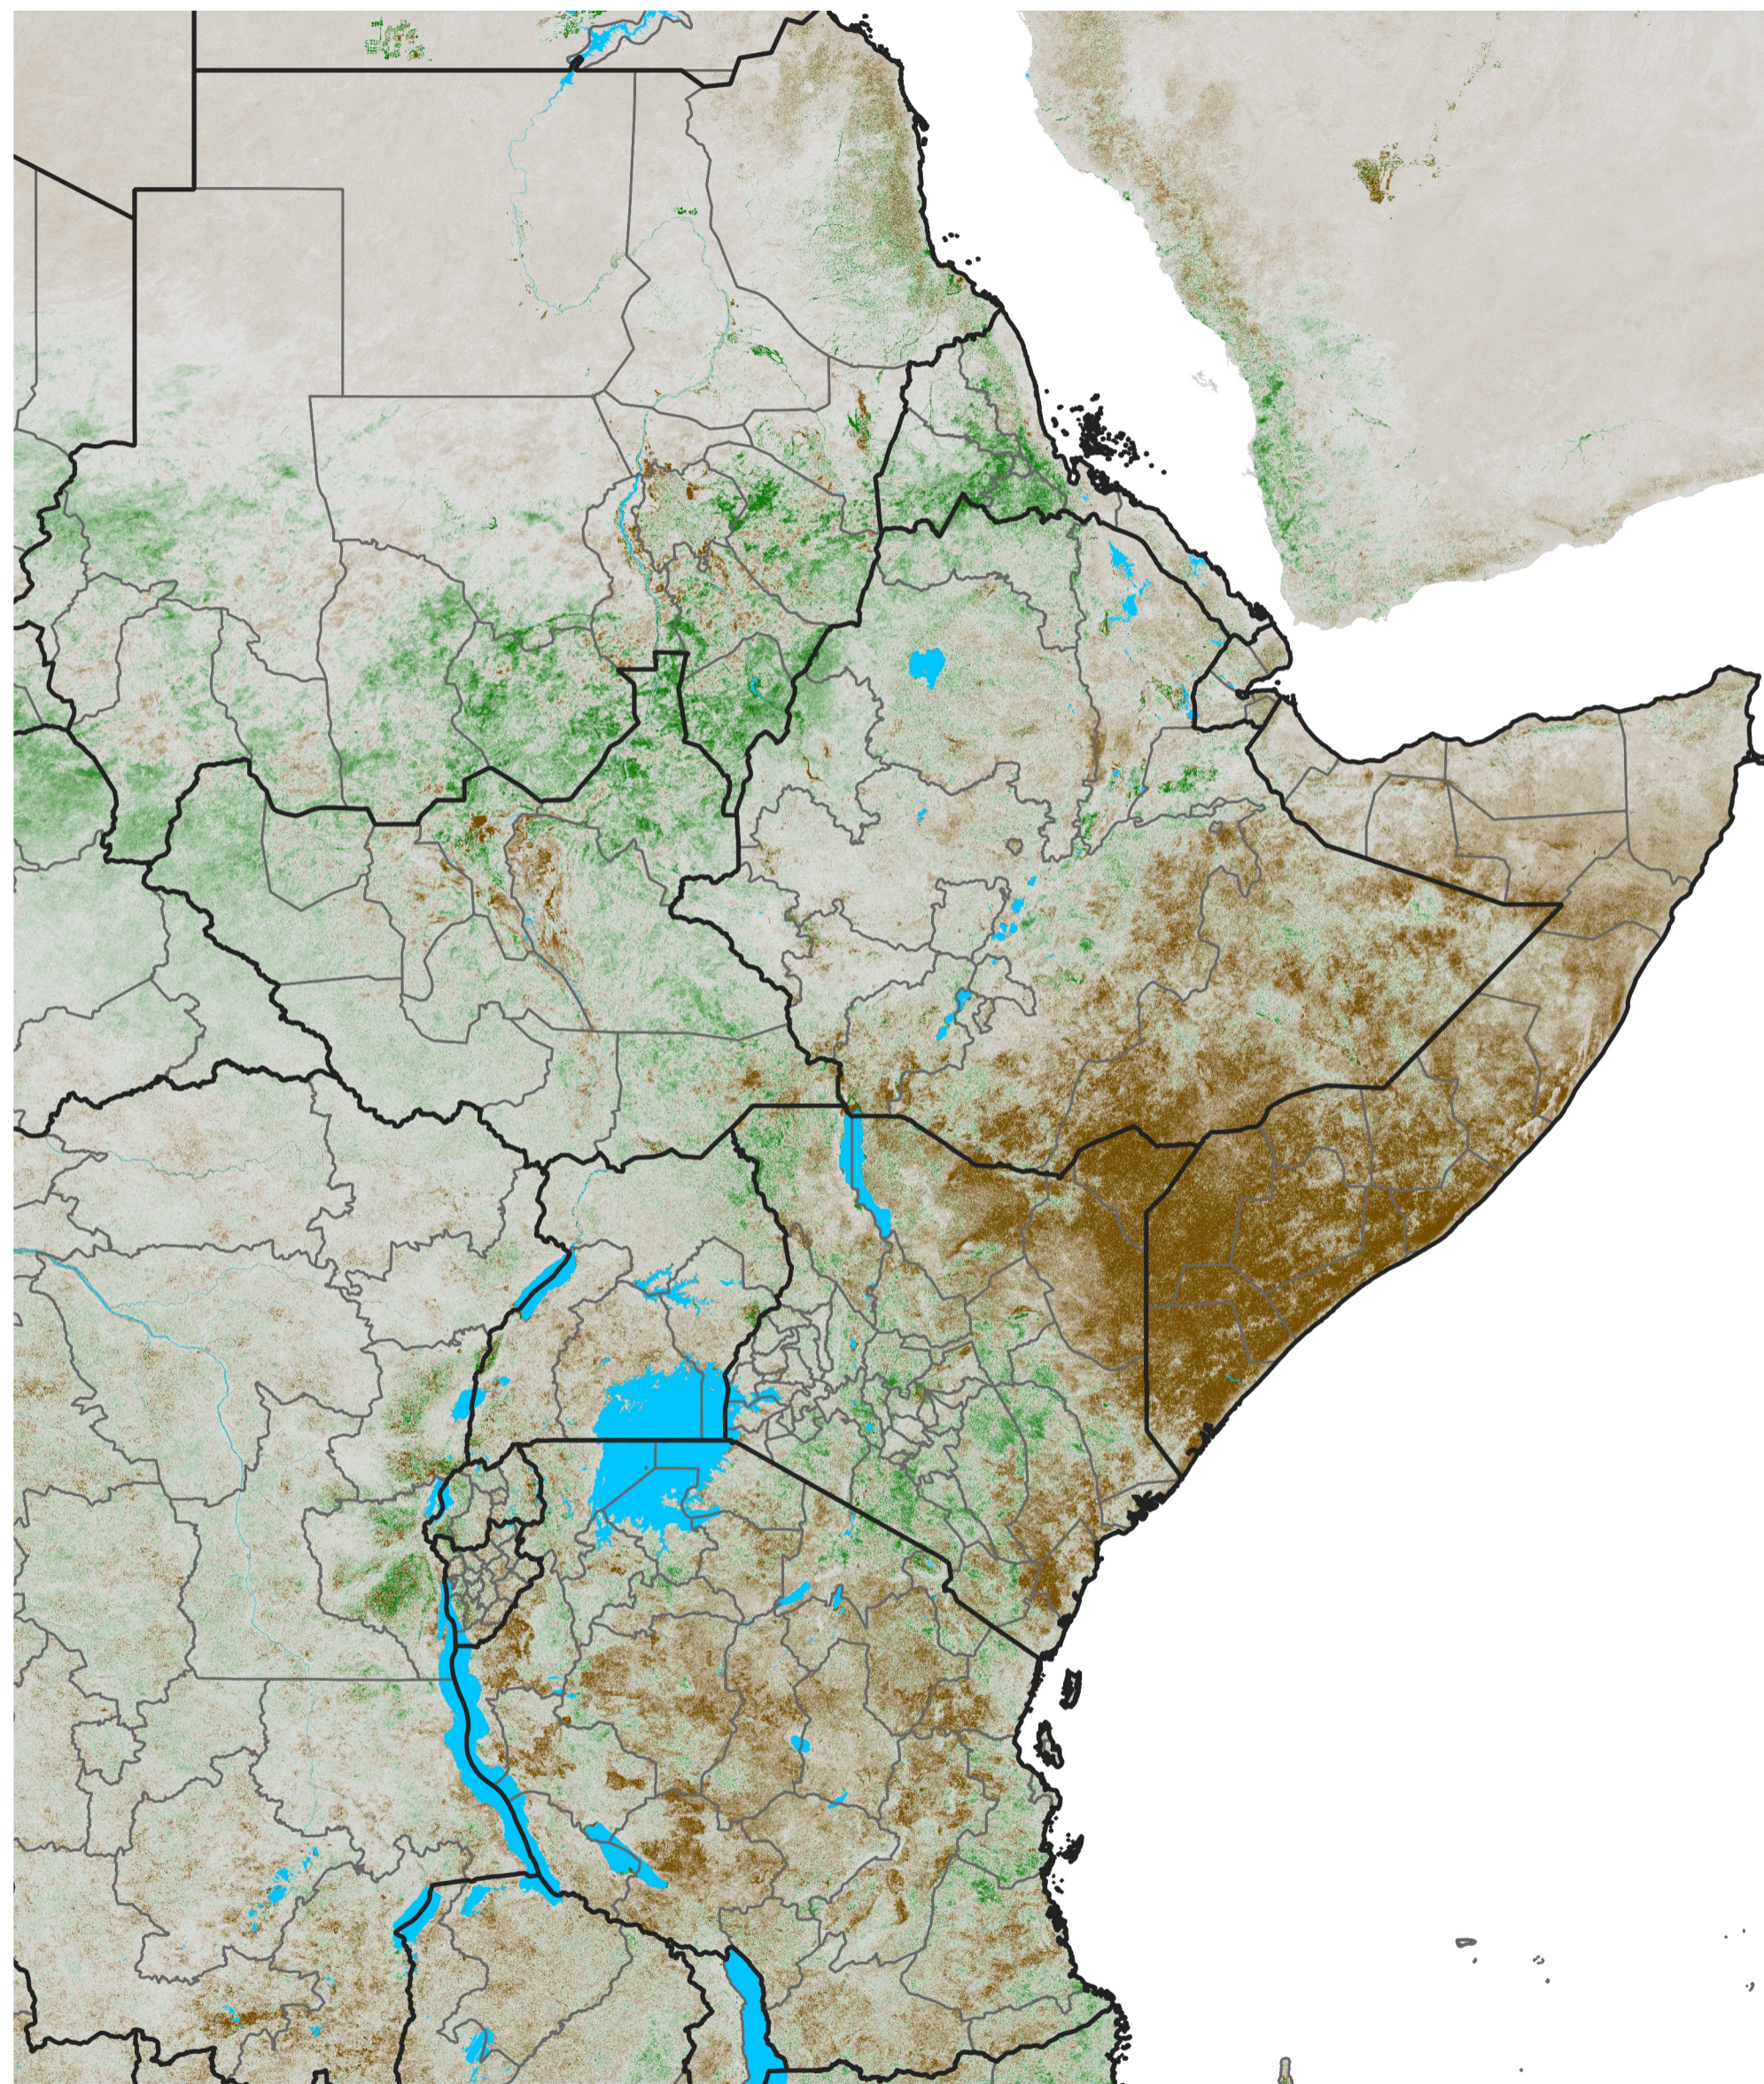

East Africa NDVI Anomaly

2025 minus Mean (2012 - 2021)

Period 63 / Nov 06 - 15, 2025

NDVI Anomaly

< -0.3 -0.2 -0.1 -0.05 0.05 0.1 0.2 >0.3

Negative

No Difference

Positive