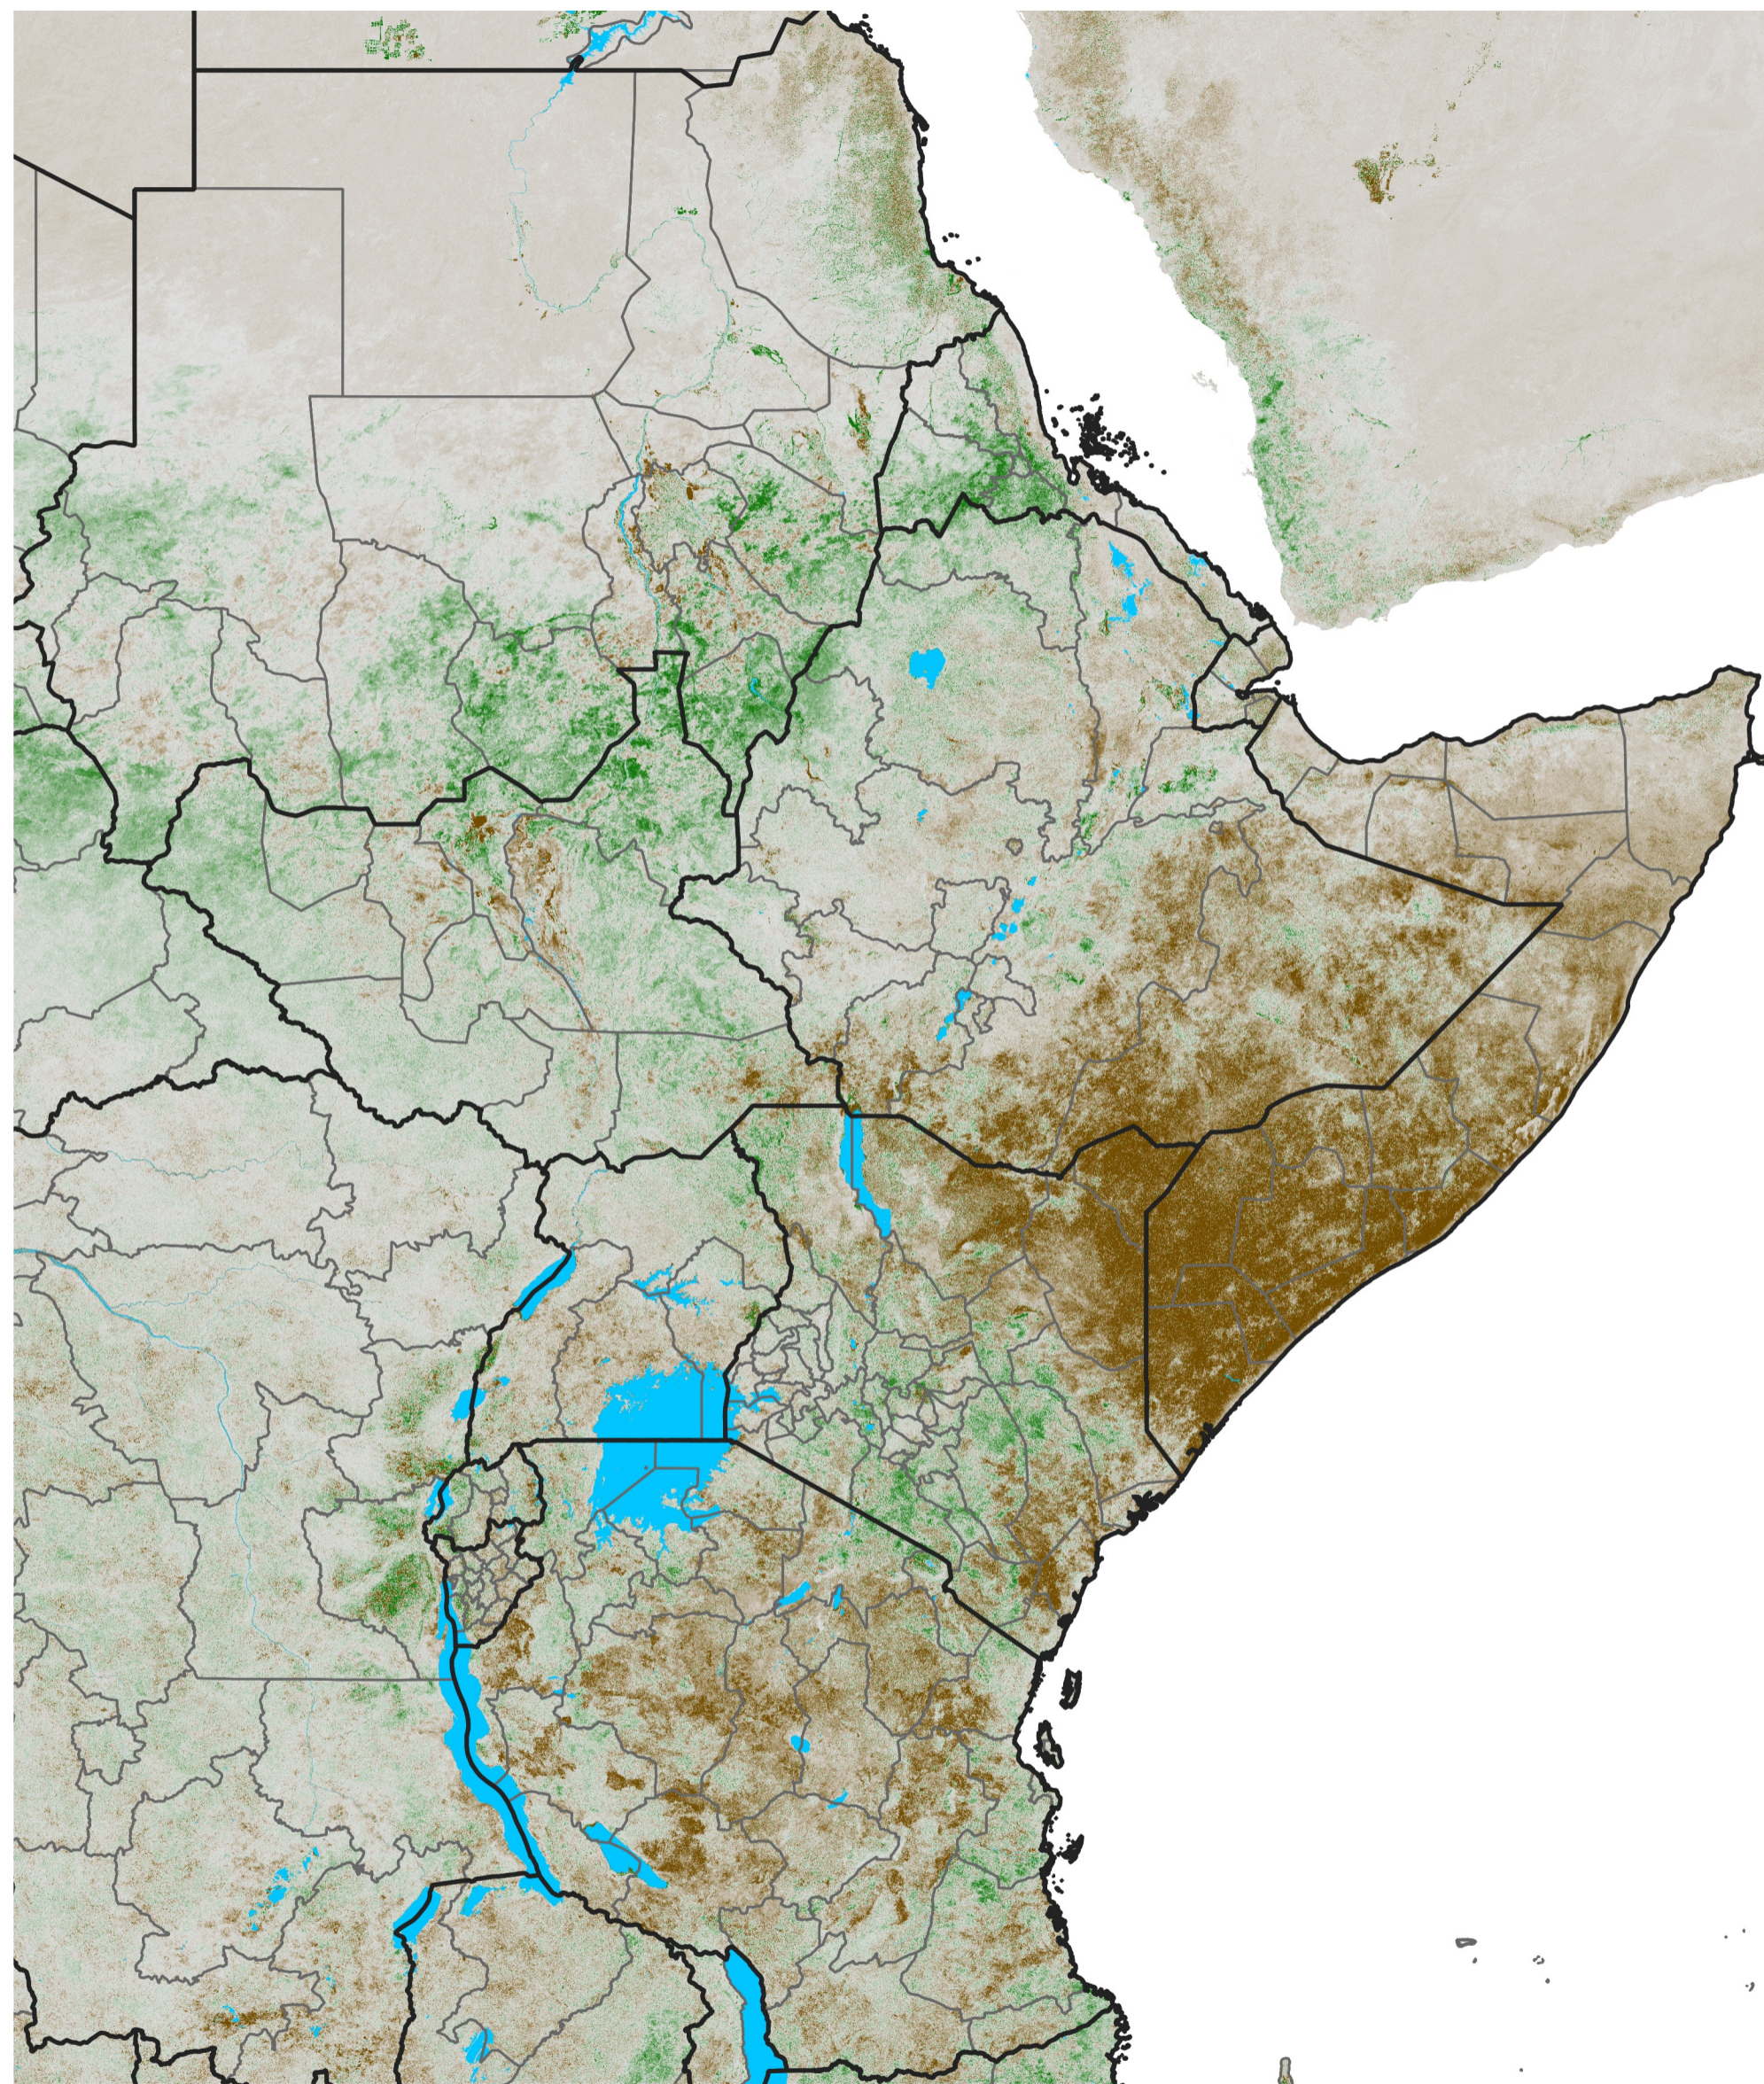

# East Africa NDVI Anomaly

2025 minus Mean (2012 - 2021)

Period 64 / Nov 11 - 20, 2025

## NDVI Anomaly

< -0.3   -0.2   -0.1   -0.05   0.05   0.1   0.2   >0.3

Negative

No Difference

Positive