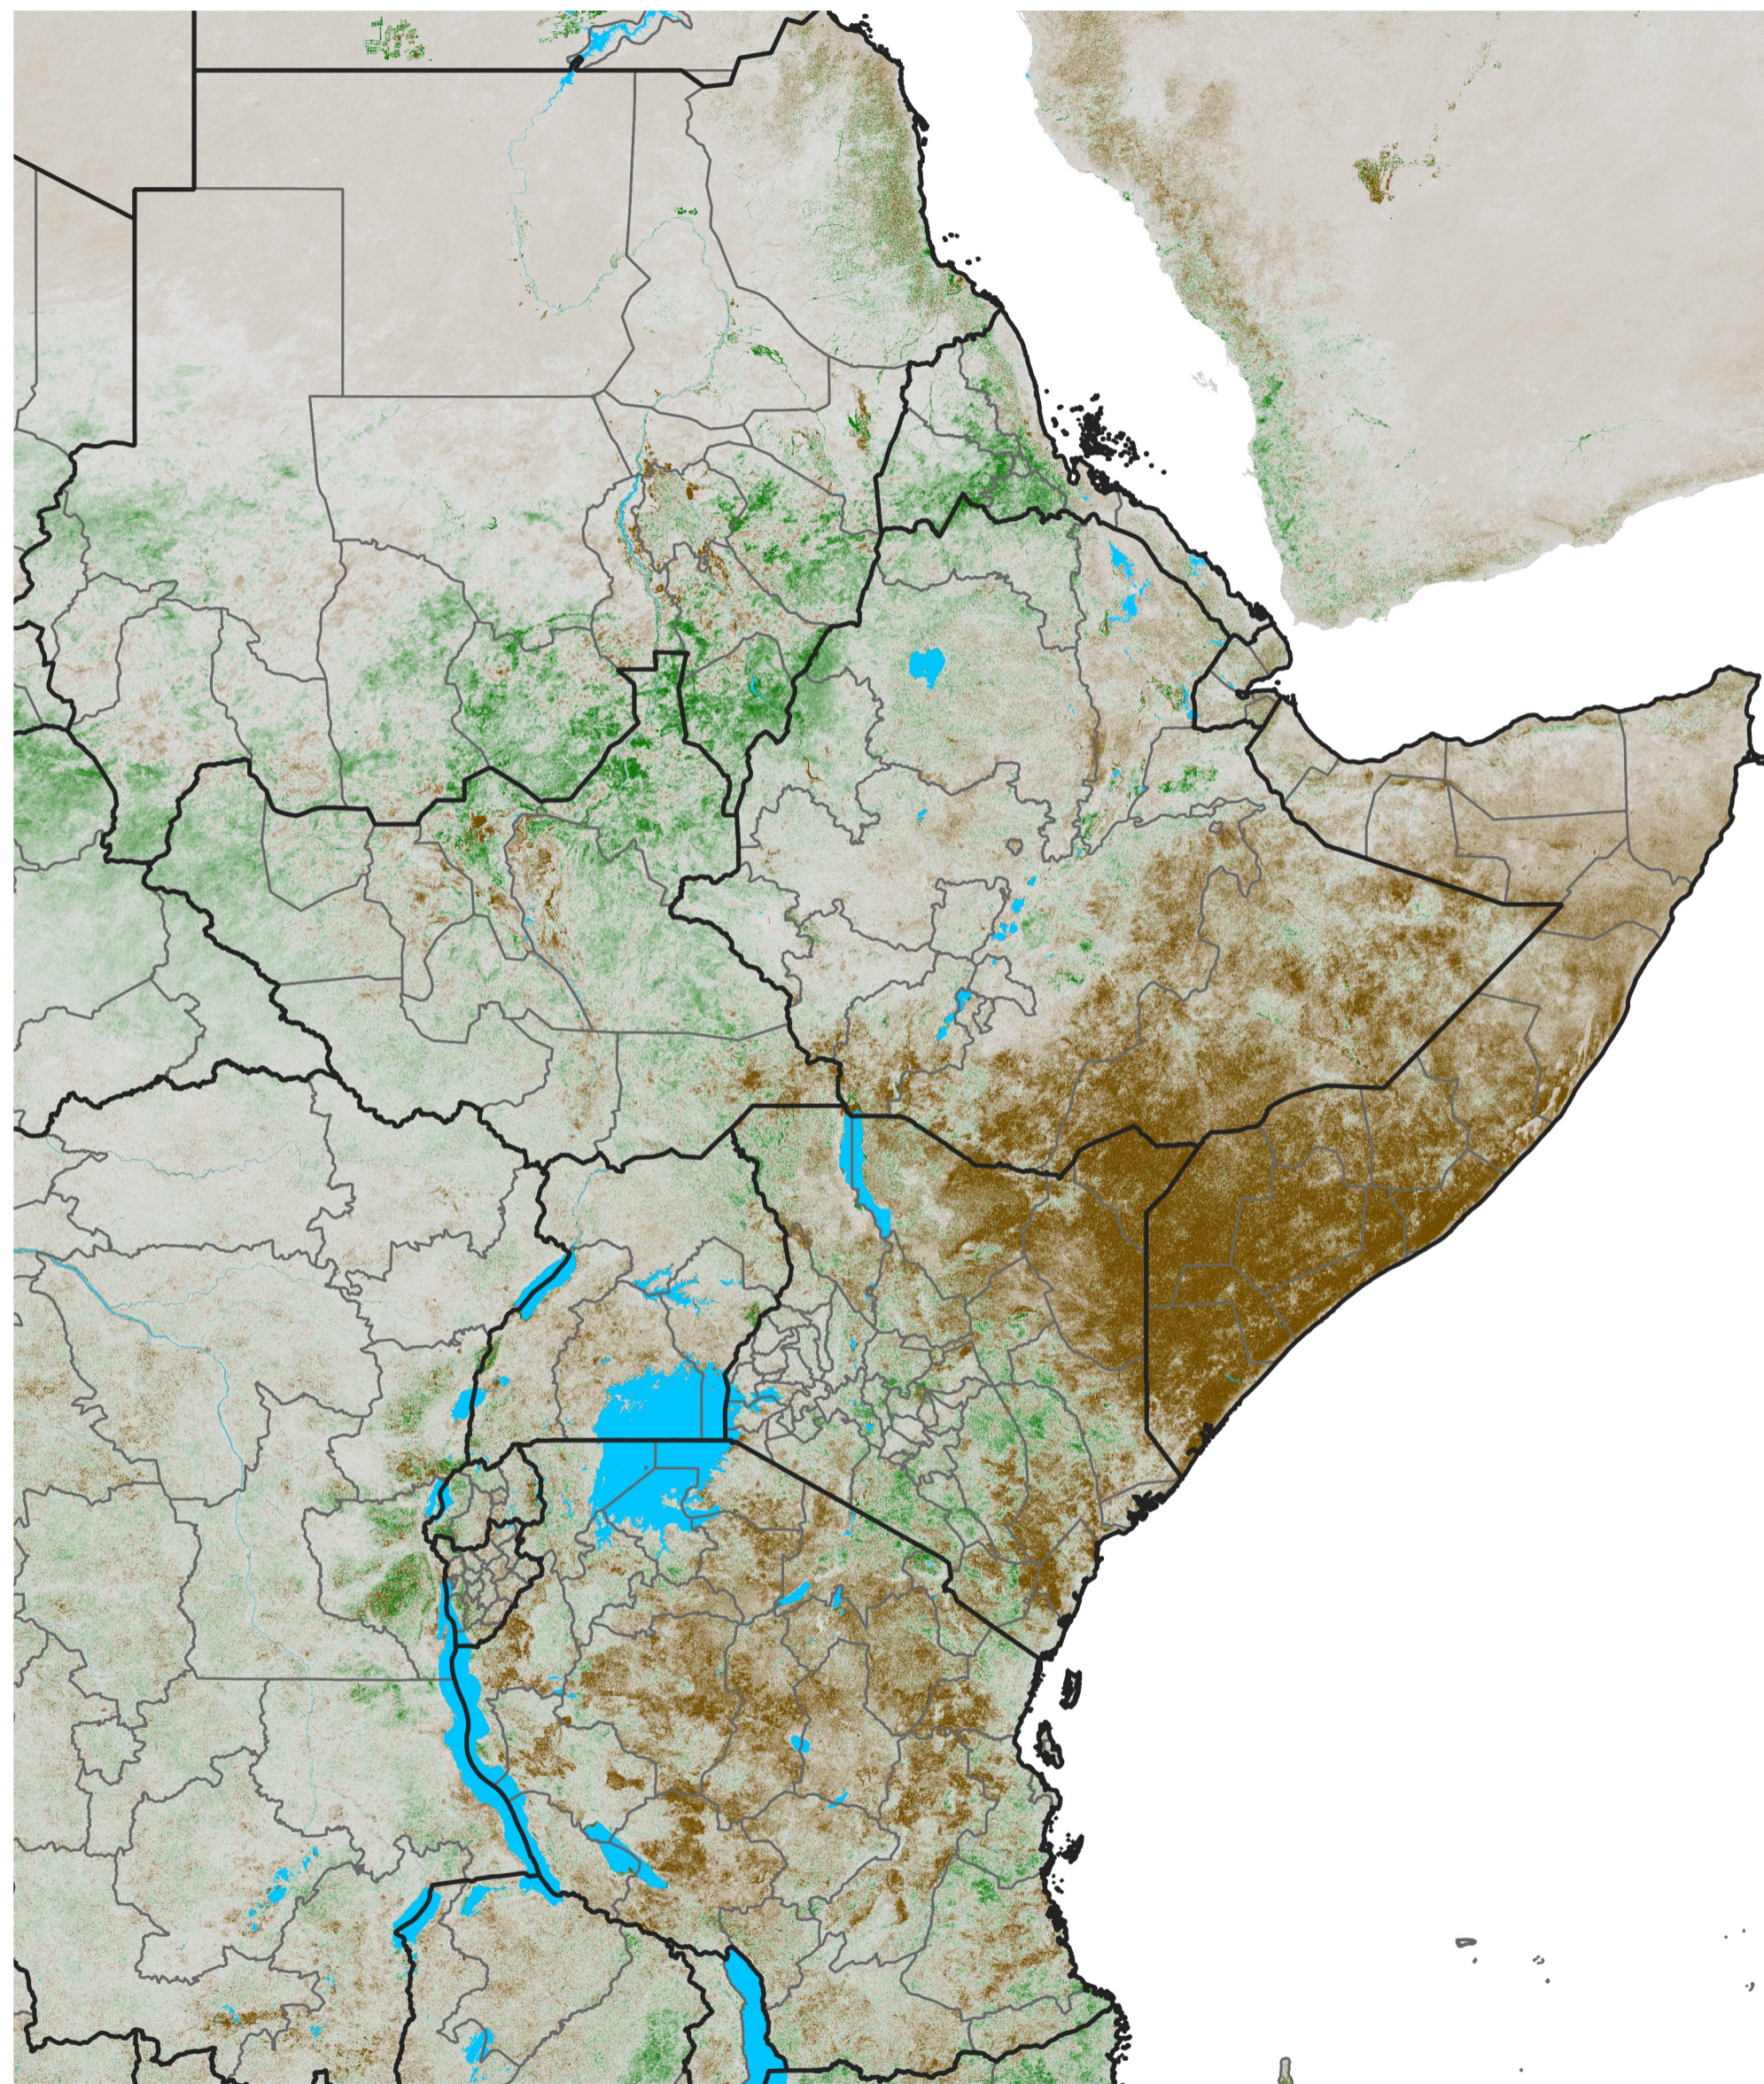

East Africa NDVI Anomaly

2025 minus Mean (2012 - 2021)

Period 65 / Nov 16 - 25, 2025

NDVI Anomaly

< -0.3 -0.2 -0.1 -0.05 0.05 0.1 0.2 >0.3

Negative

No Difference

Positive