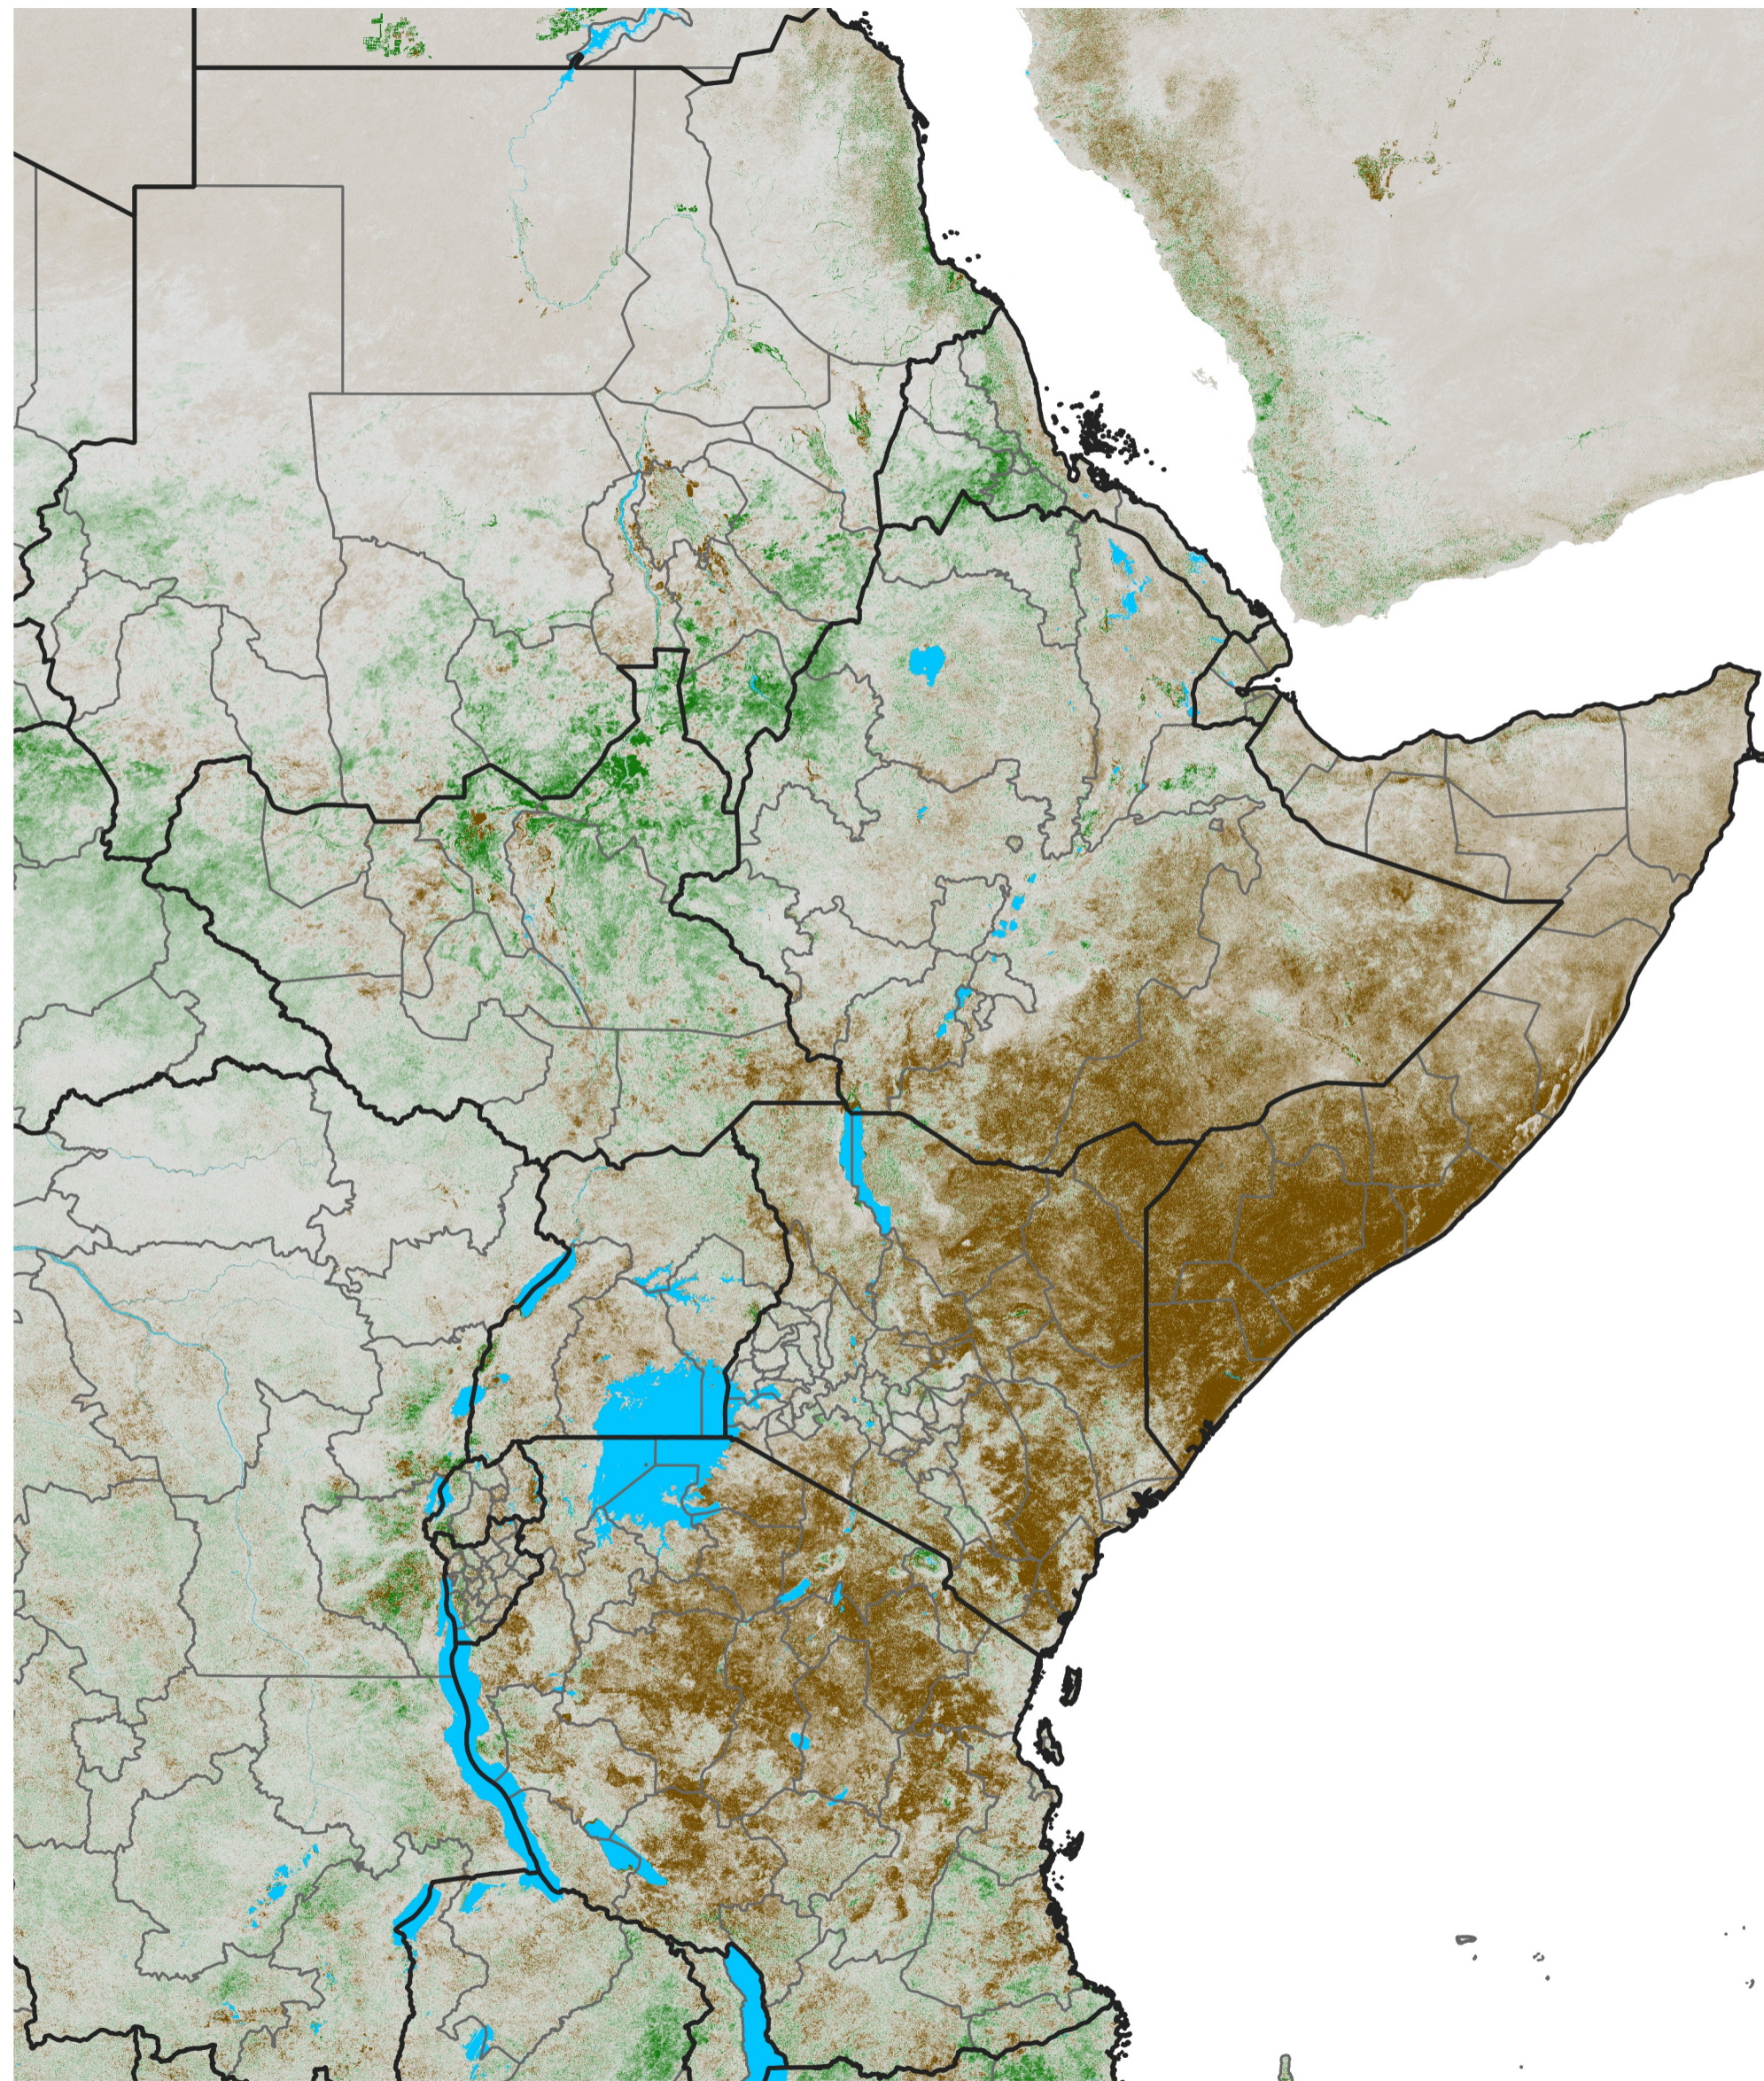

# East Africa NDVI Anomaly

2025 minus Mean (2012 - 2021)

Period 69 / Dec 06 - 15, 2025

## NDVI Anomaly

< -0.3   -0.2   -0.1   -0.05   0.05   0.1   0.2   > 0.3

Negative

No Difference

Positive