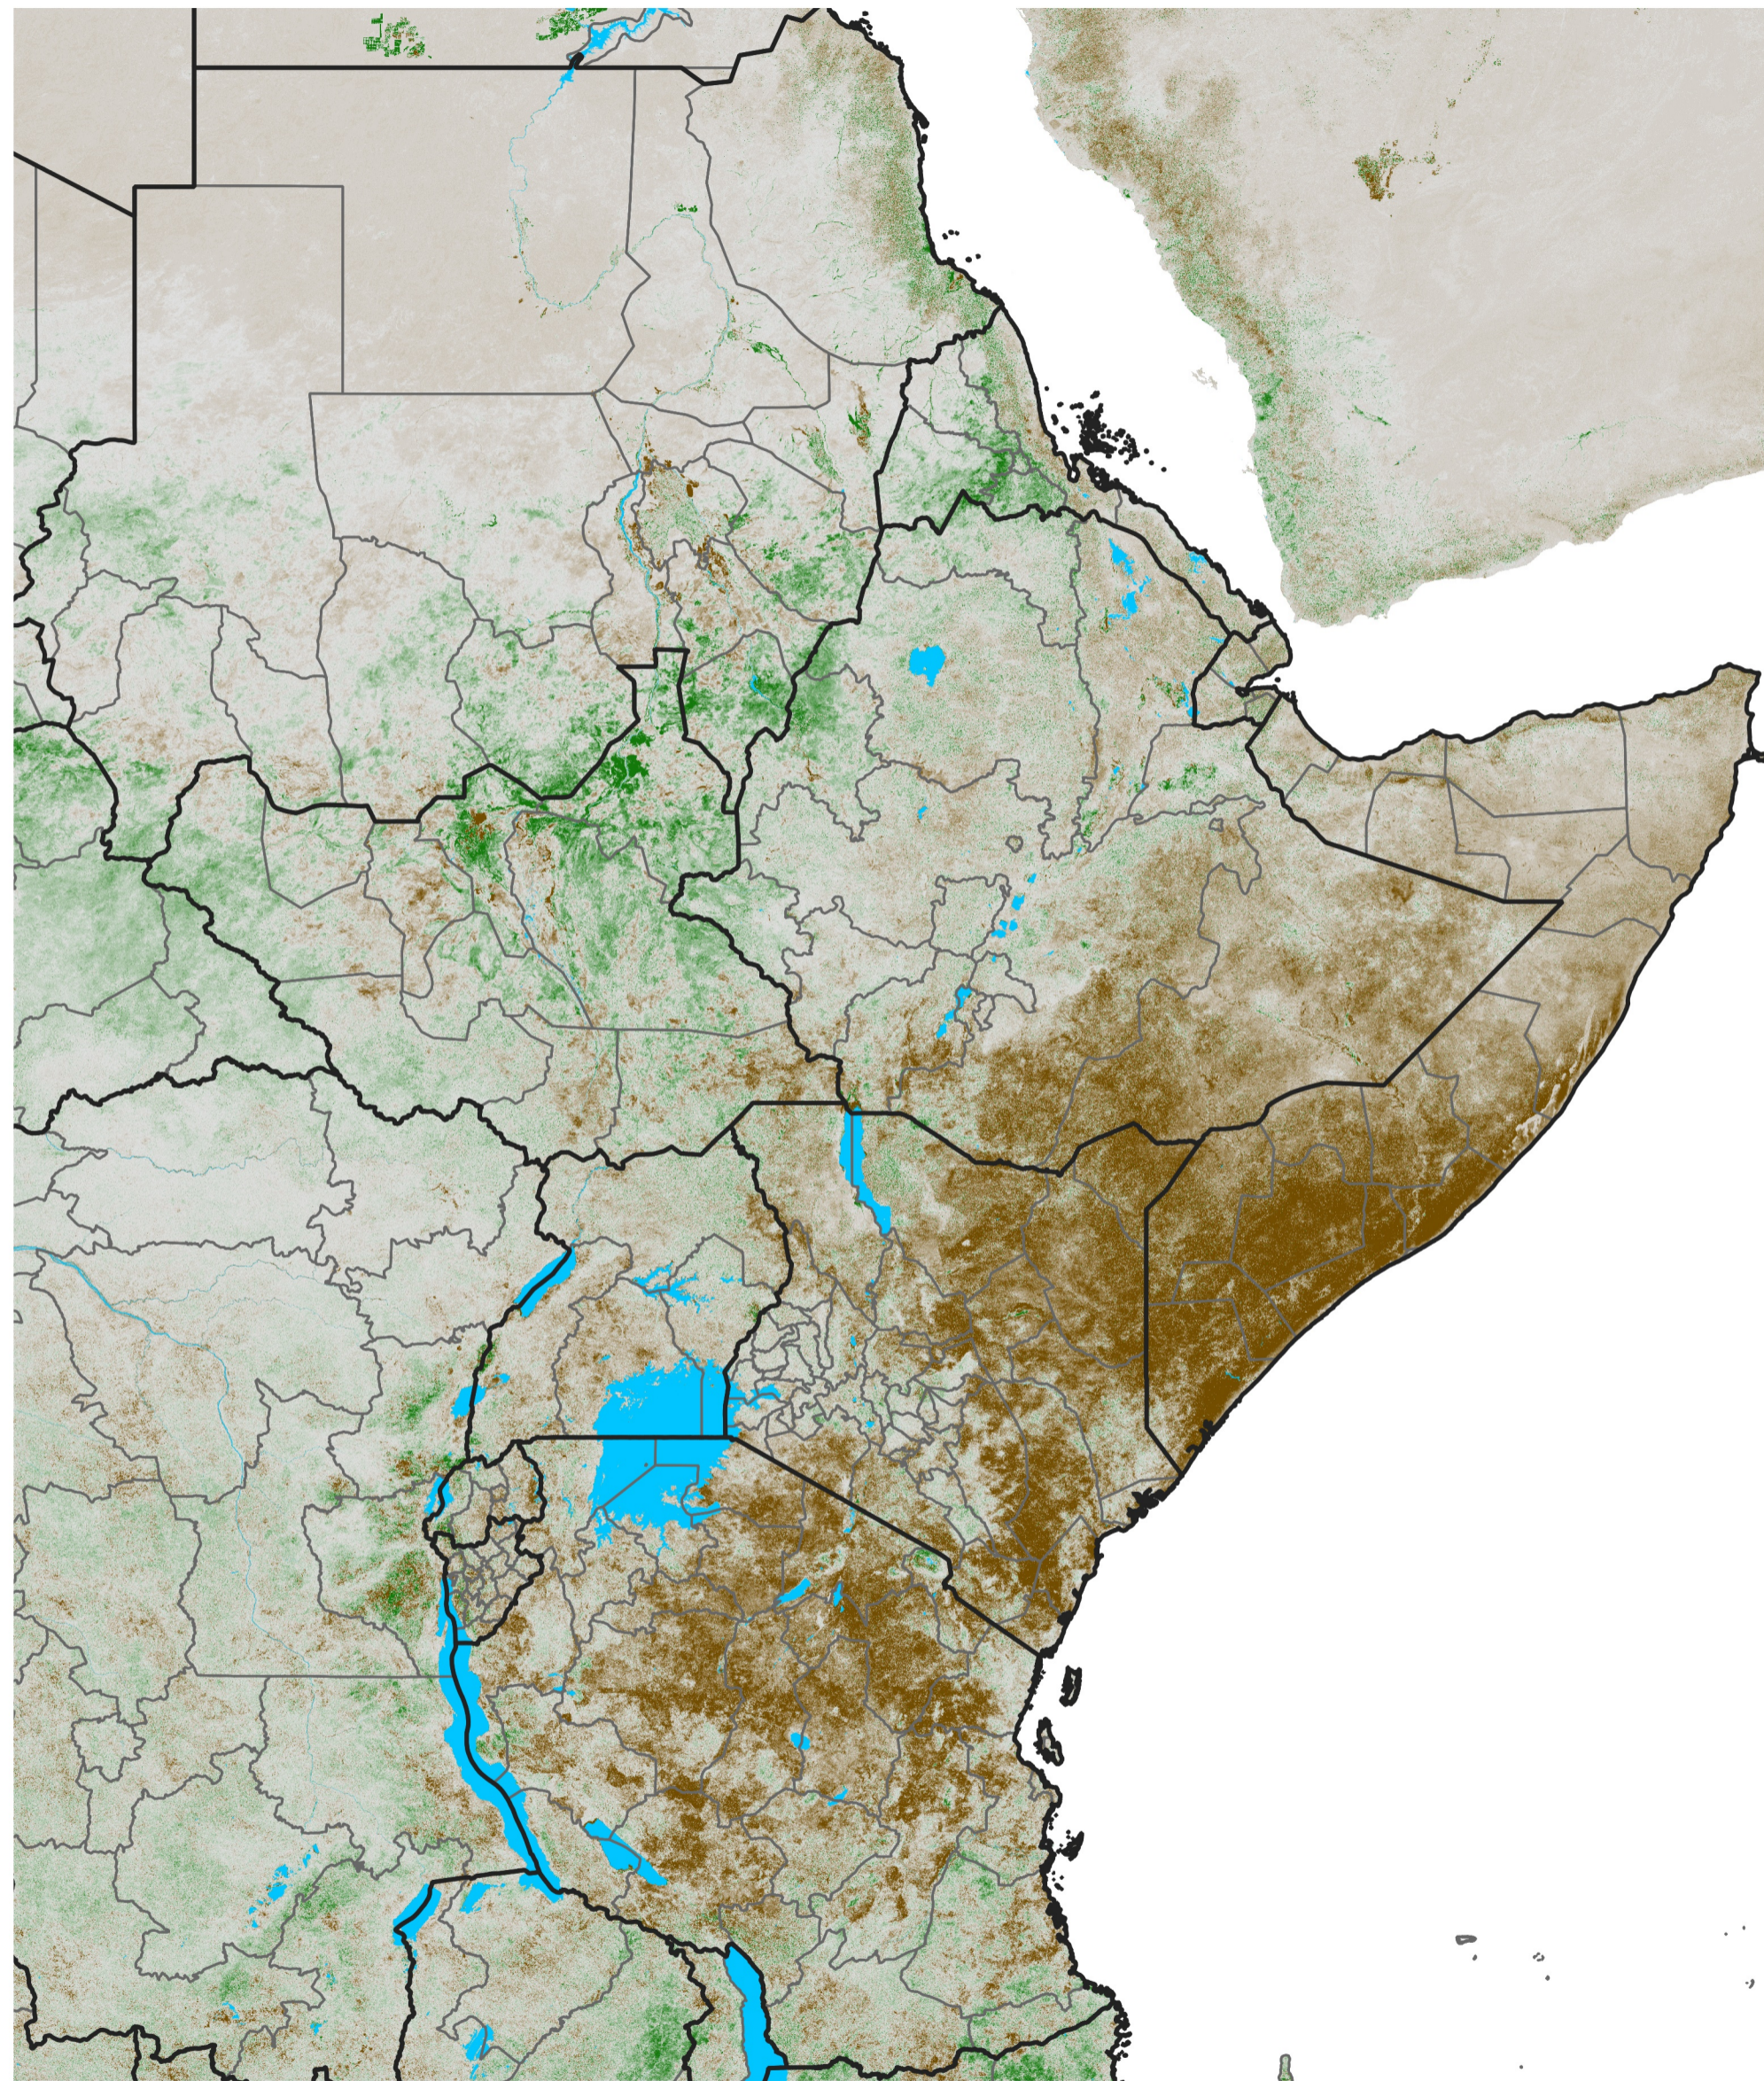

East Africa NDVI Anomaly

2025 minus Mean (2012 - 2021)

Period 70 / Dec 11 - 20, 2025

NDVI Anomaly

< -0.3 -0.2 -0.1 -0.05 0.05 0.1 0.2 >0.3

Negative

No Difference

Positive