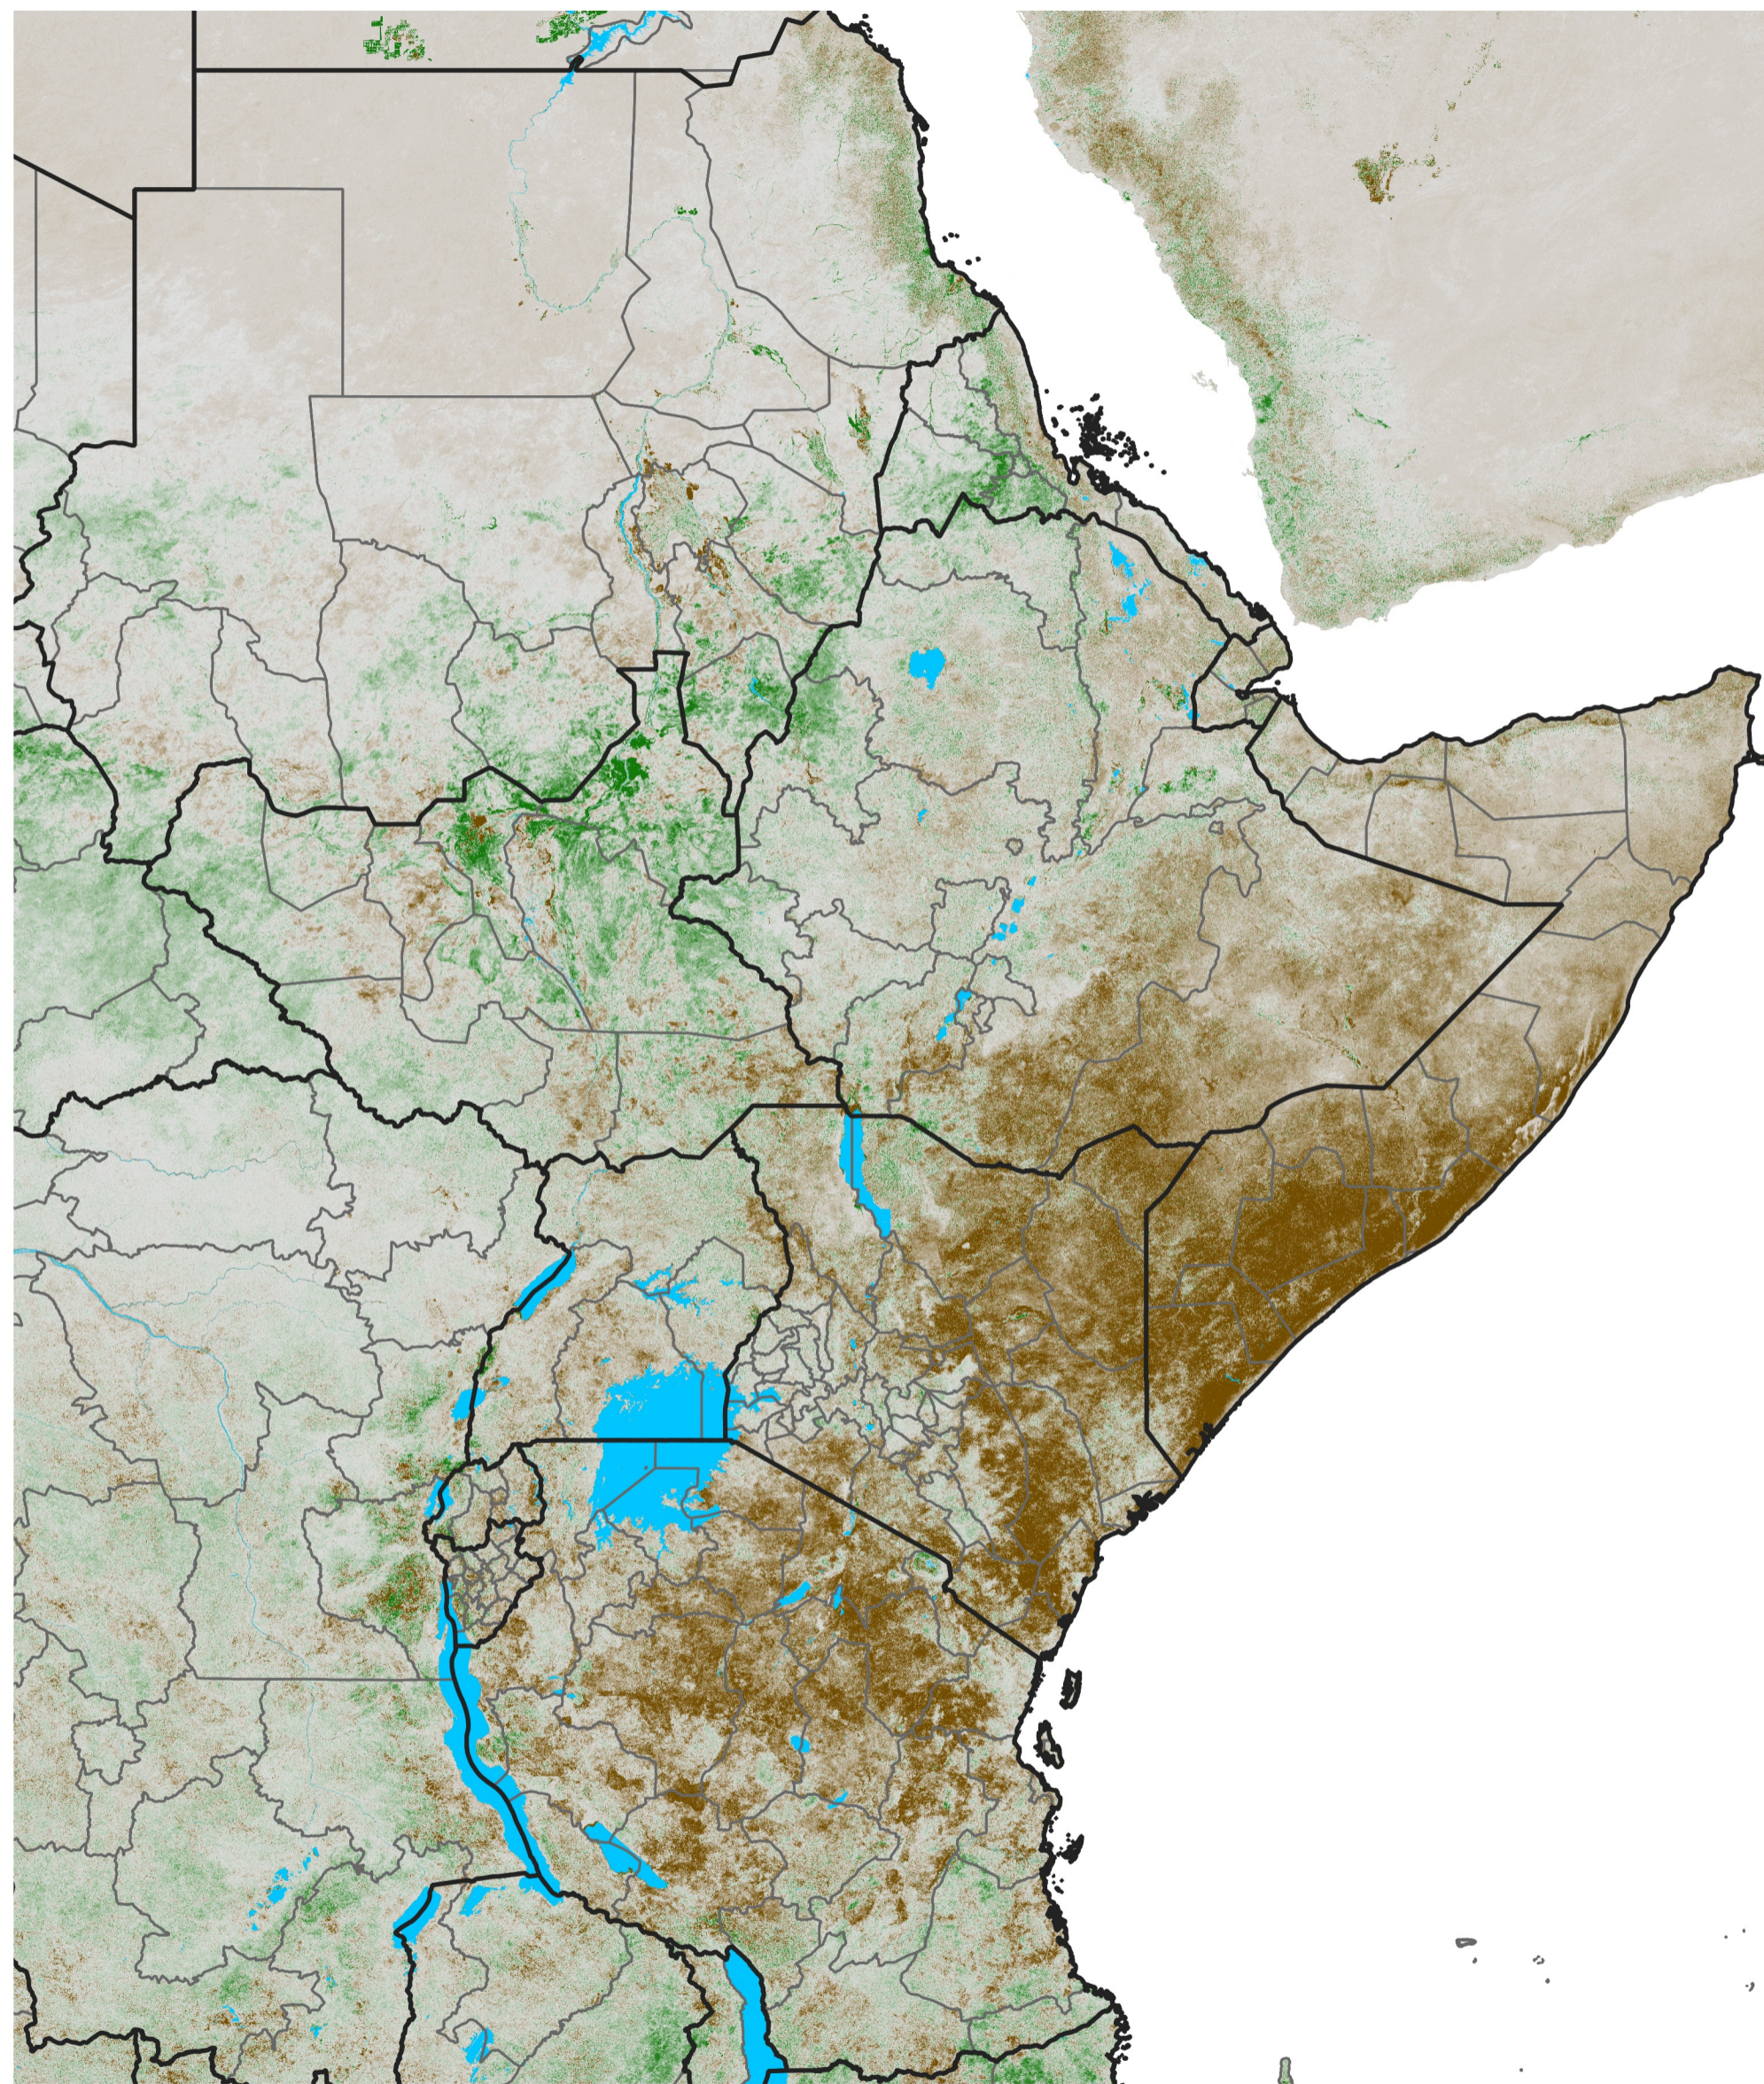

East Africa NDVI Anomaly

2025 minus Mean (2012 - 2021)

Period 71 / Dec 16 - 25, 2025

NDVI Anomaly

< -0.3 -0.2 -0.1 -0.05 0.05 0.1 0.2 >0.3

Negative

No Difference

Positive