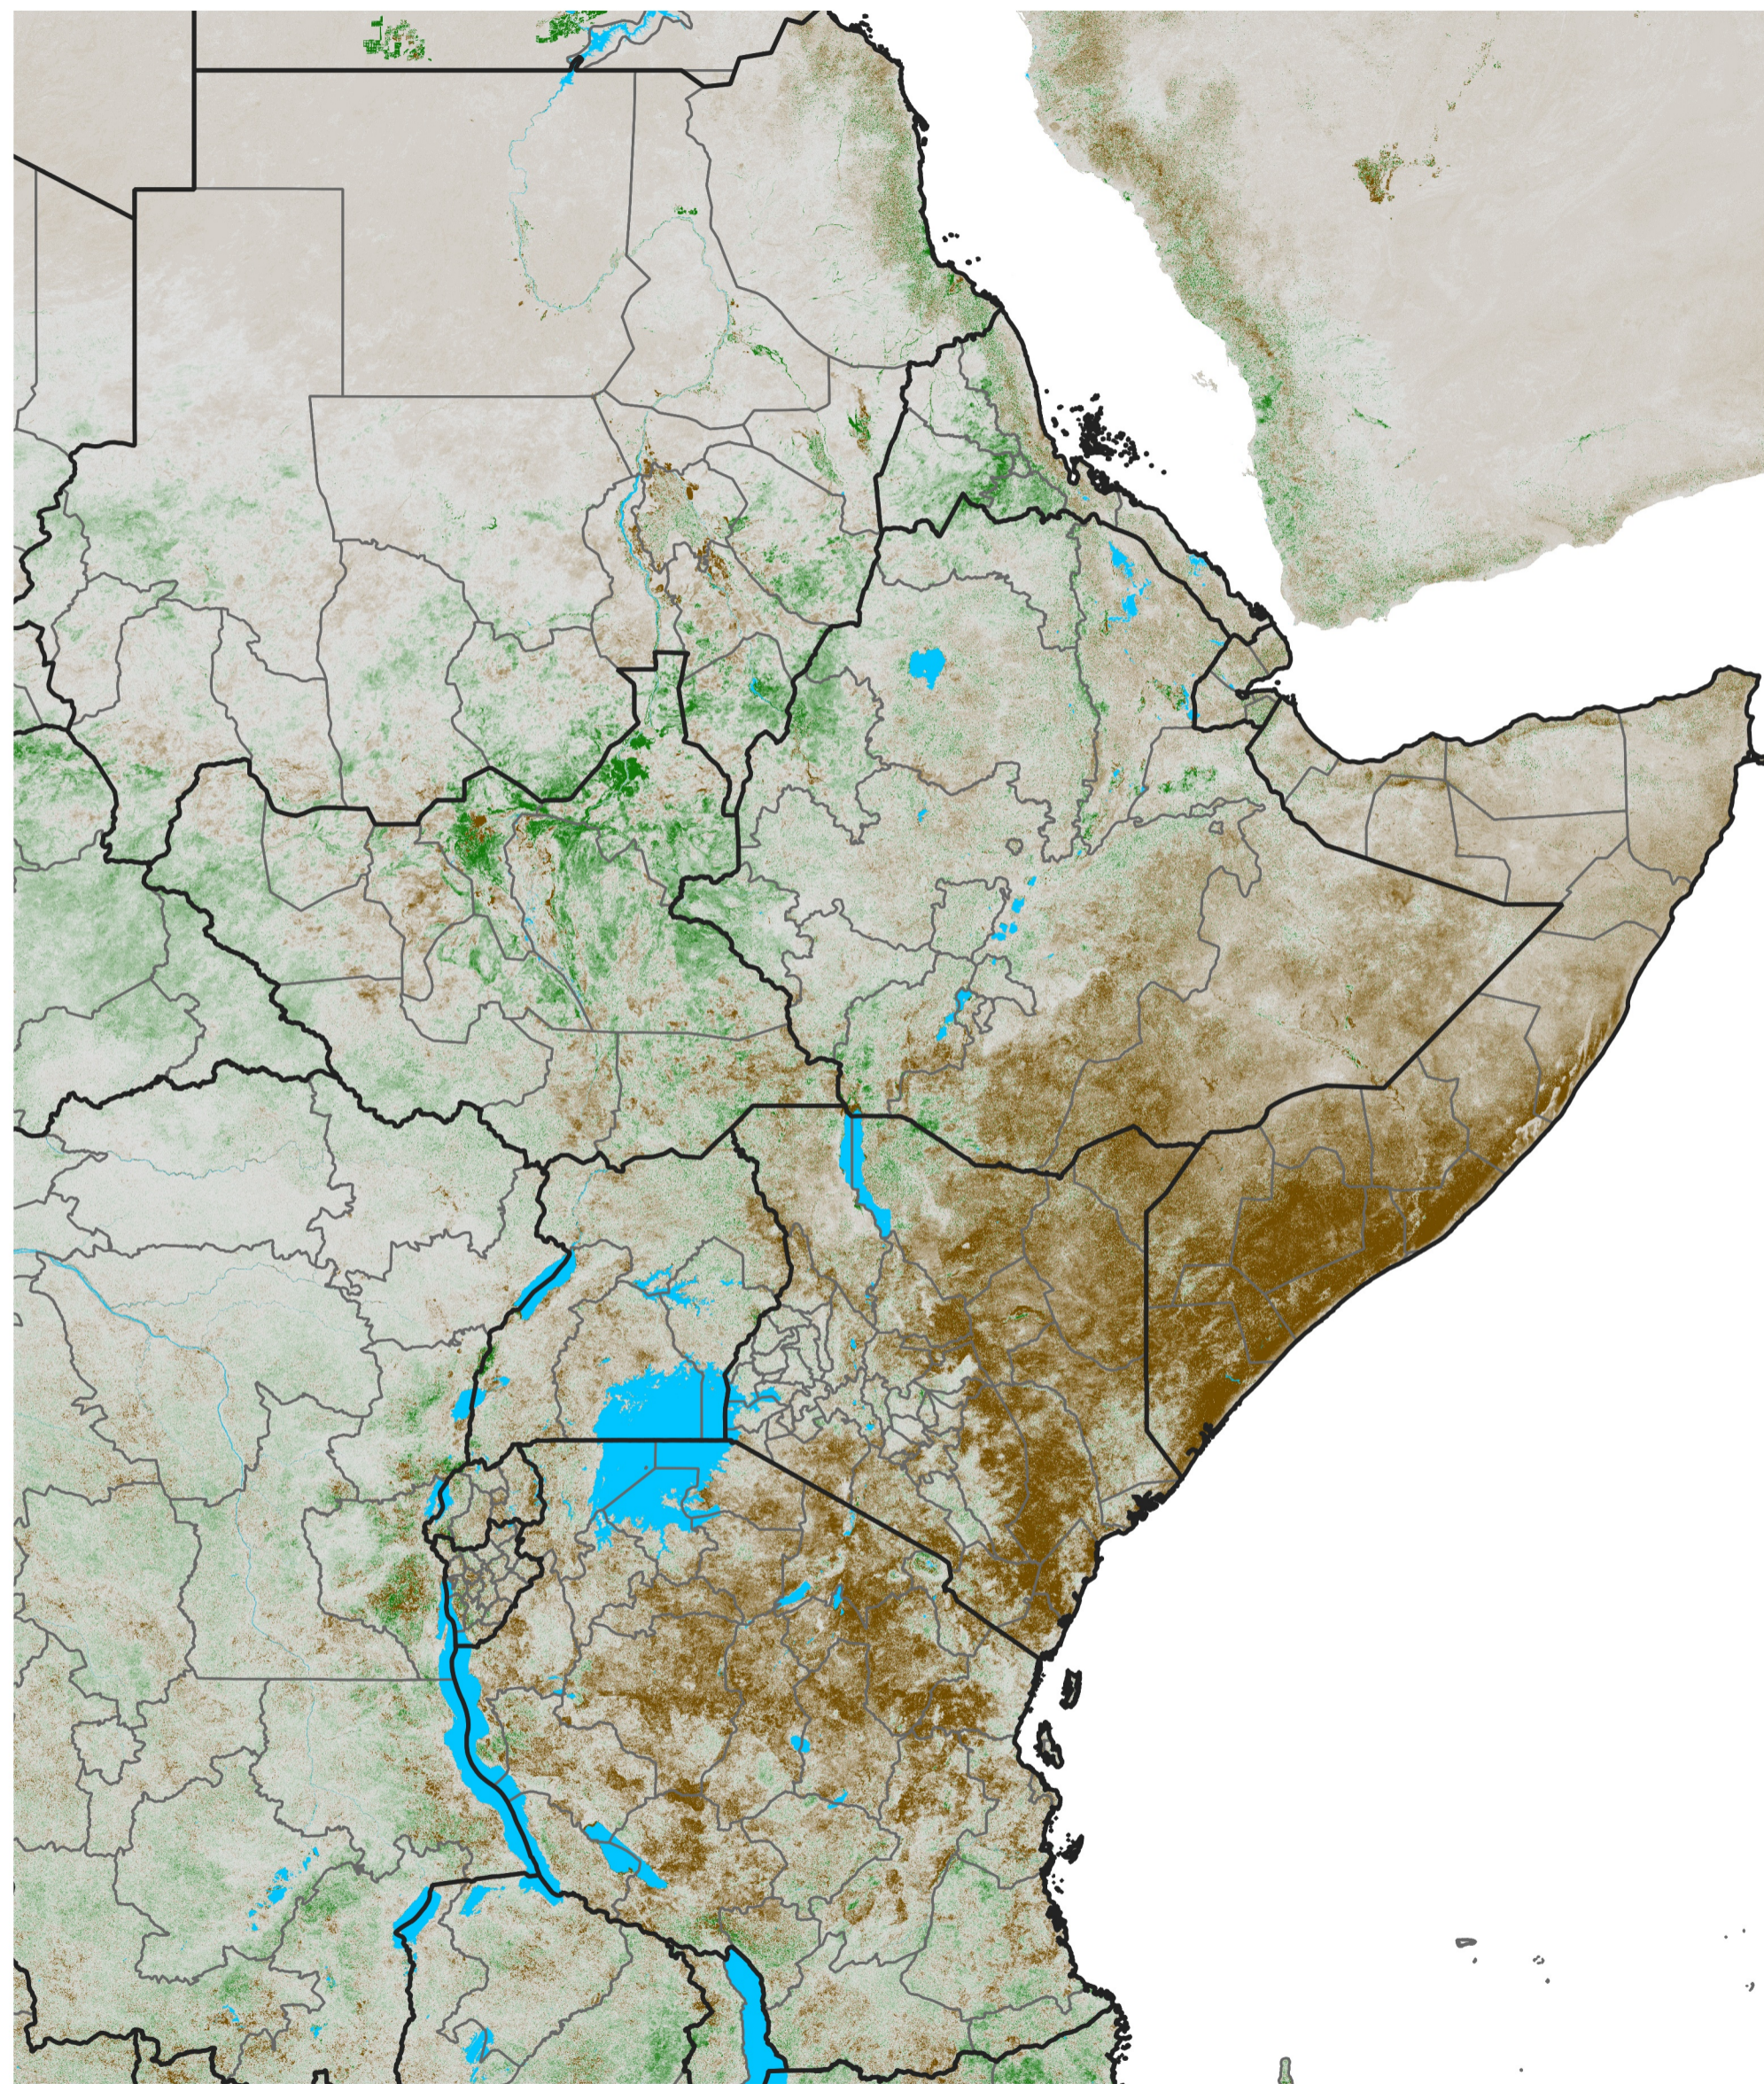

# East Africa NDVI Anomaly

2025 minus Mean (2012 - 2021)

Period 72 / Dec 21 - 31, 2025

## NDVI Anomaly

< -0.3   -0.2   -0.1   -0.05   0.05   0.1   0.2   >0.3

Negative

No Difference

Positive