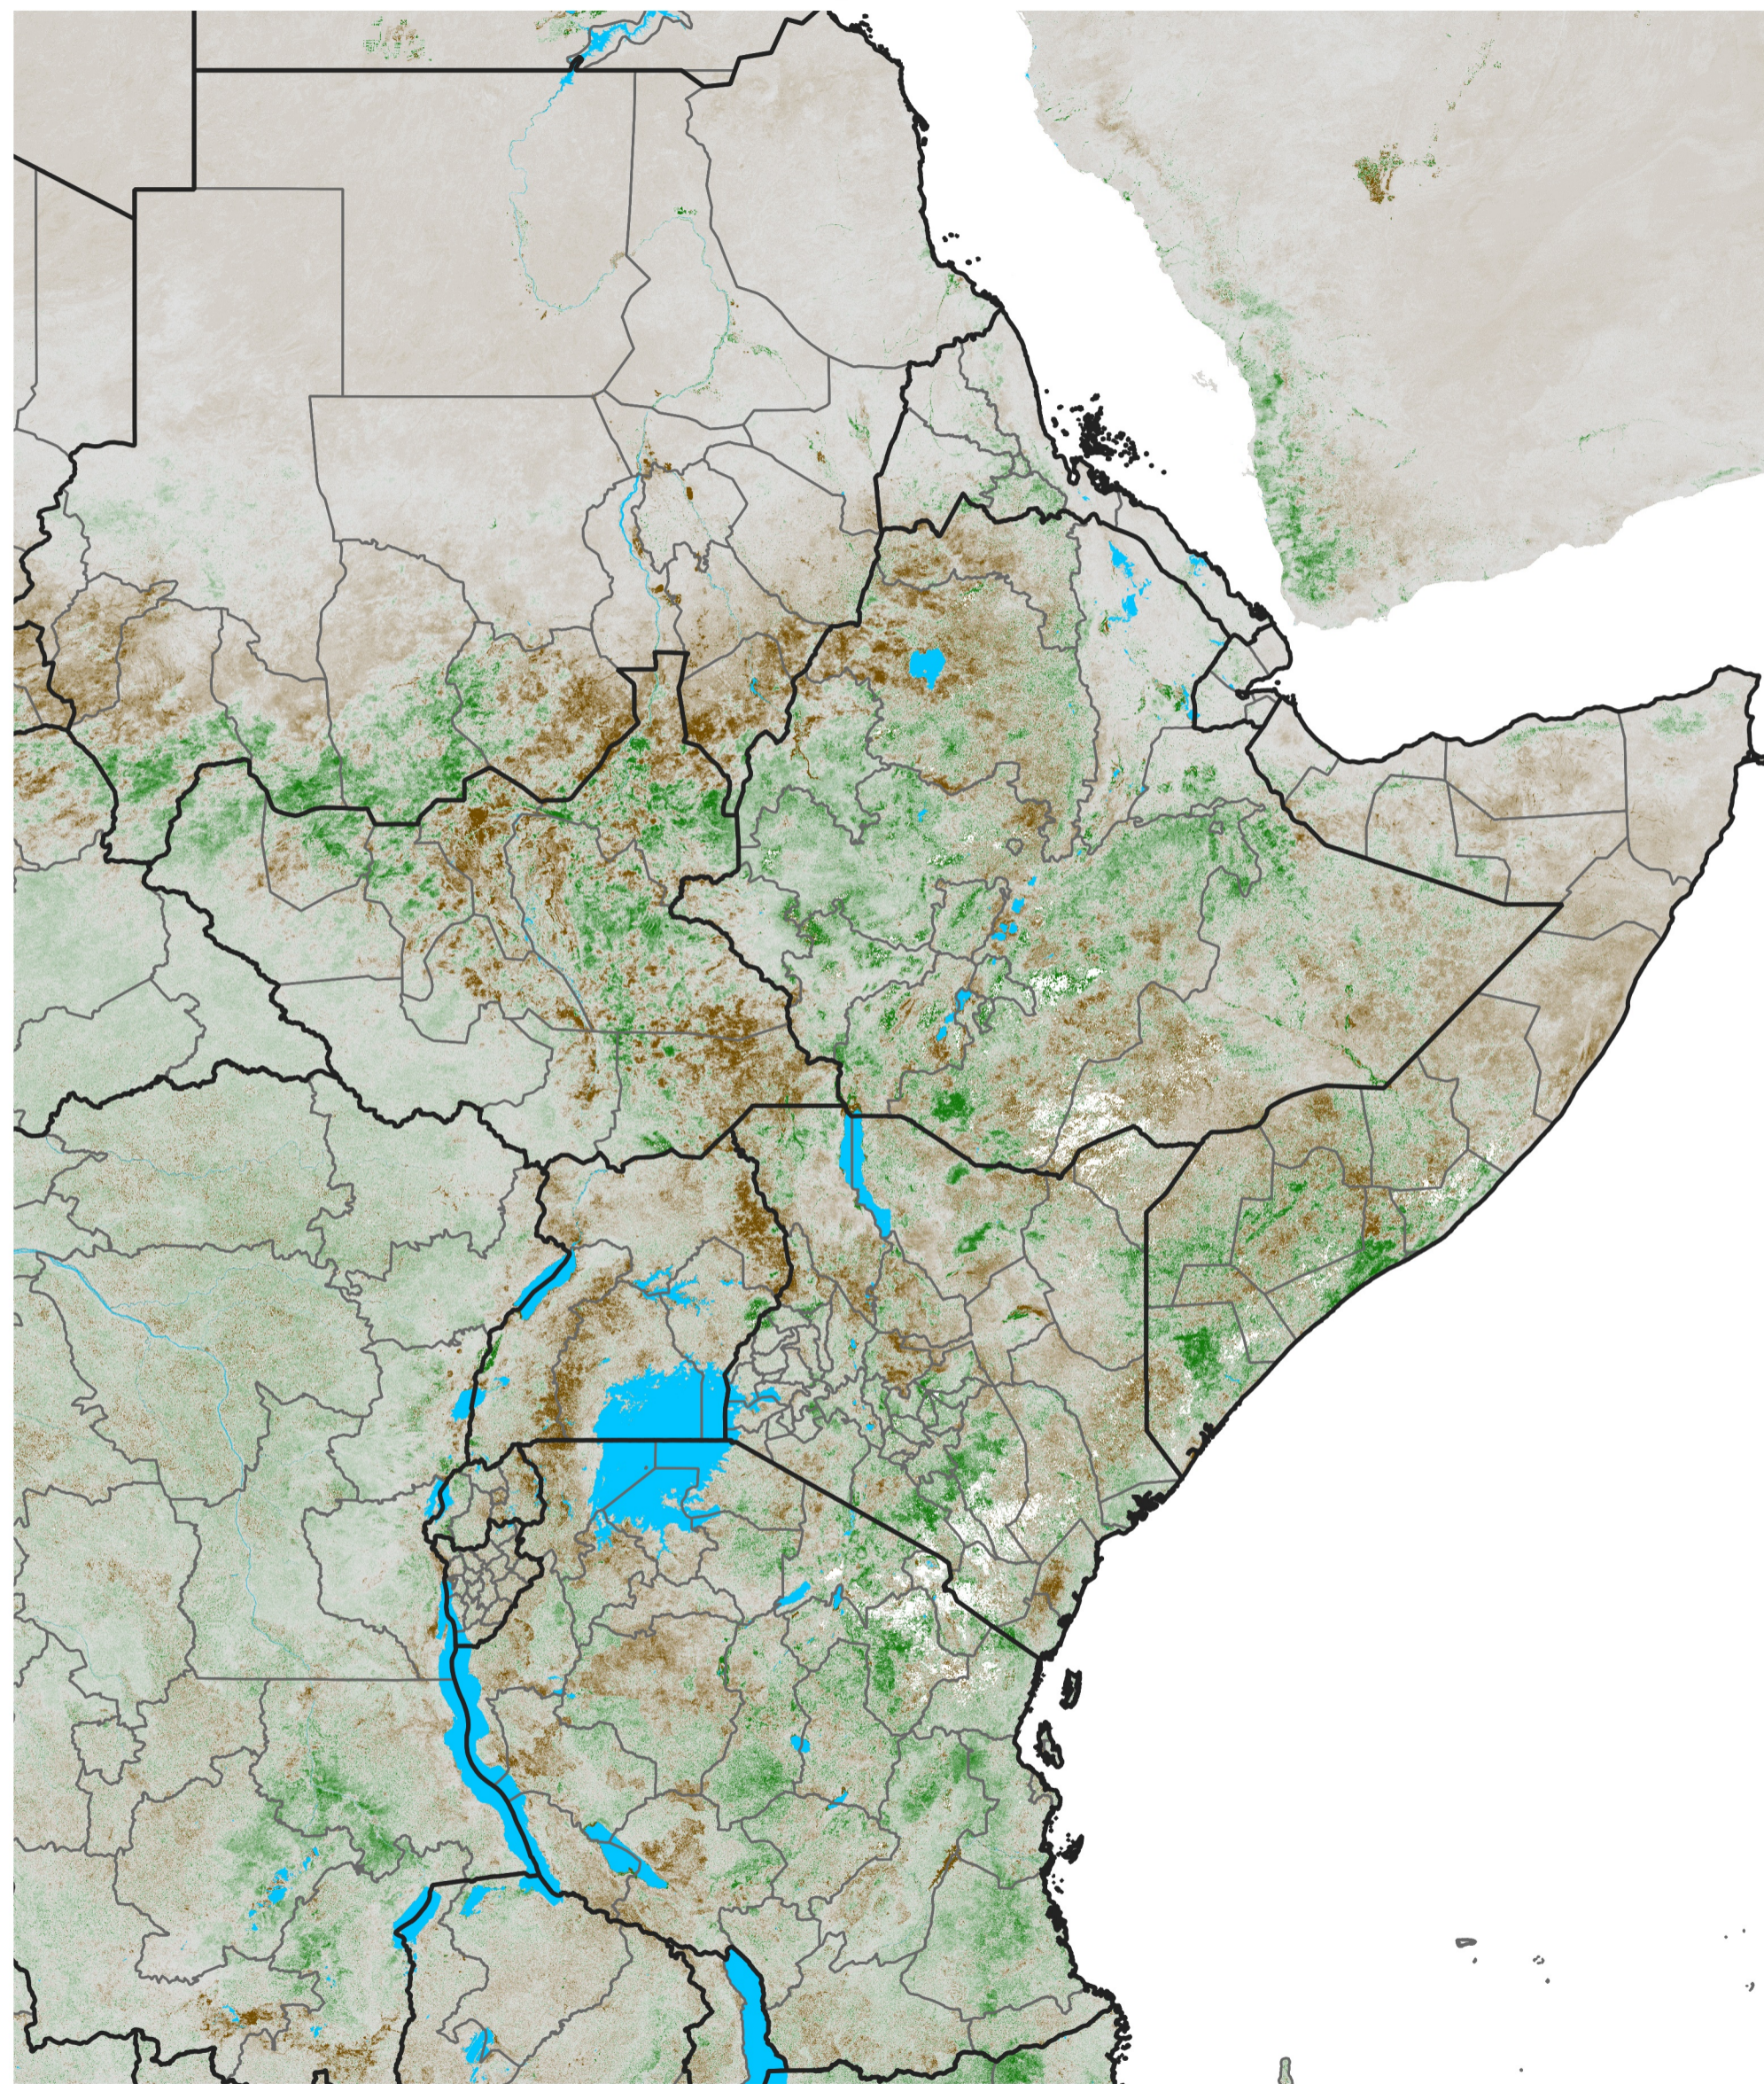

East Africa NDVI Anomaly

2026 minus Mean (2012 - 2021)

Period 35 / Jun 16 - 25, 2026

NDVI Anomaly

<math>< -0.3</math> -0.2 -0.1 -0.05 0.05 0.1 0.2 > 0.3

Negative

No Difference

Positive