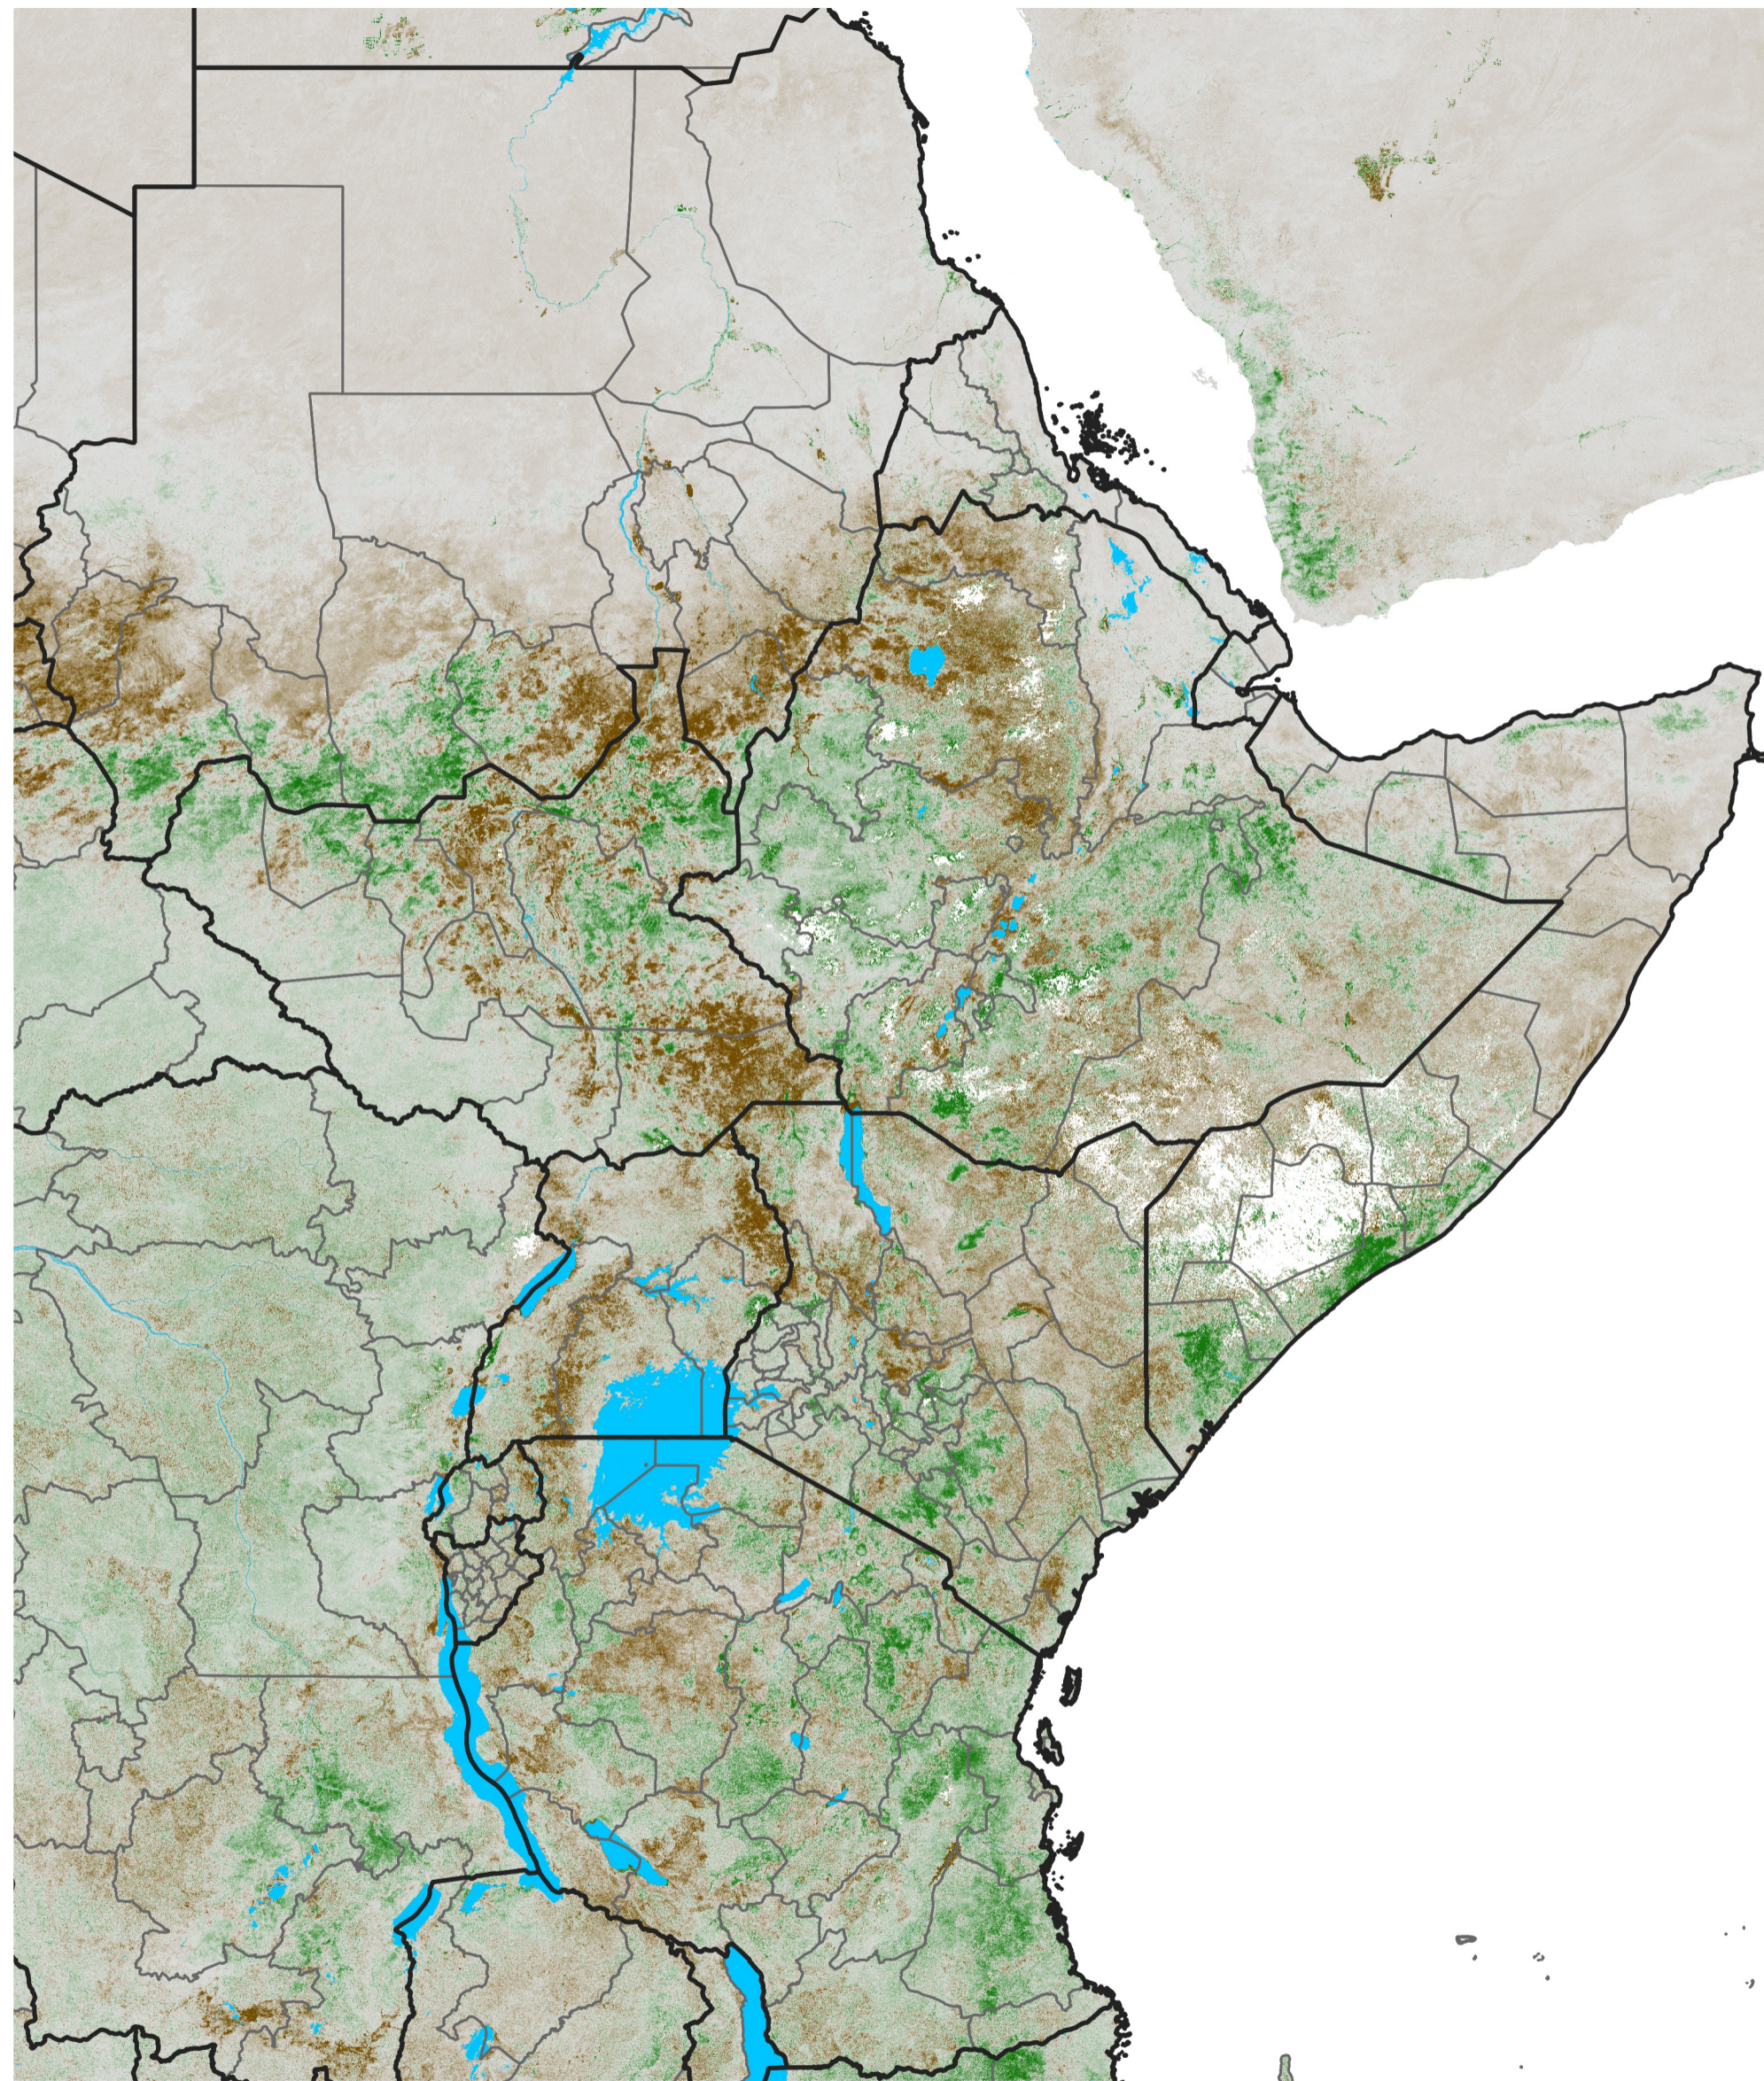

East Africa NDVI Anomaly

2026 minus Mean (2012 - 2021)

Period 37 / Jun 26 - Jul 05, 2026

NDVI Anomaly

<math>< -0.3</math> -0.2 -0.1 -0.05 0.05 0.1 0.2 > 0.3

Negative

No Difference

Positive