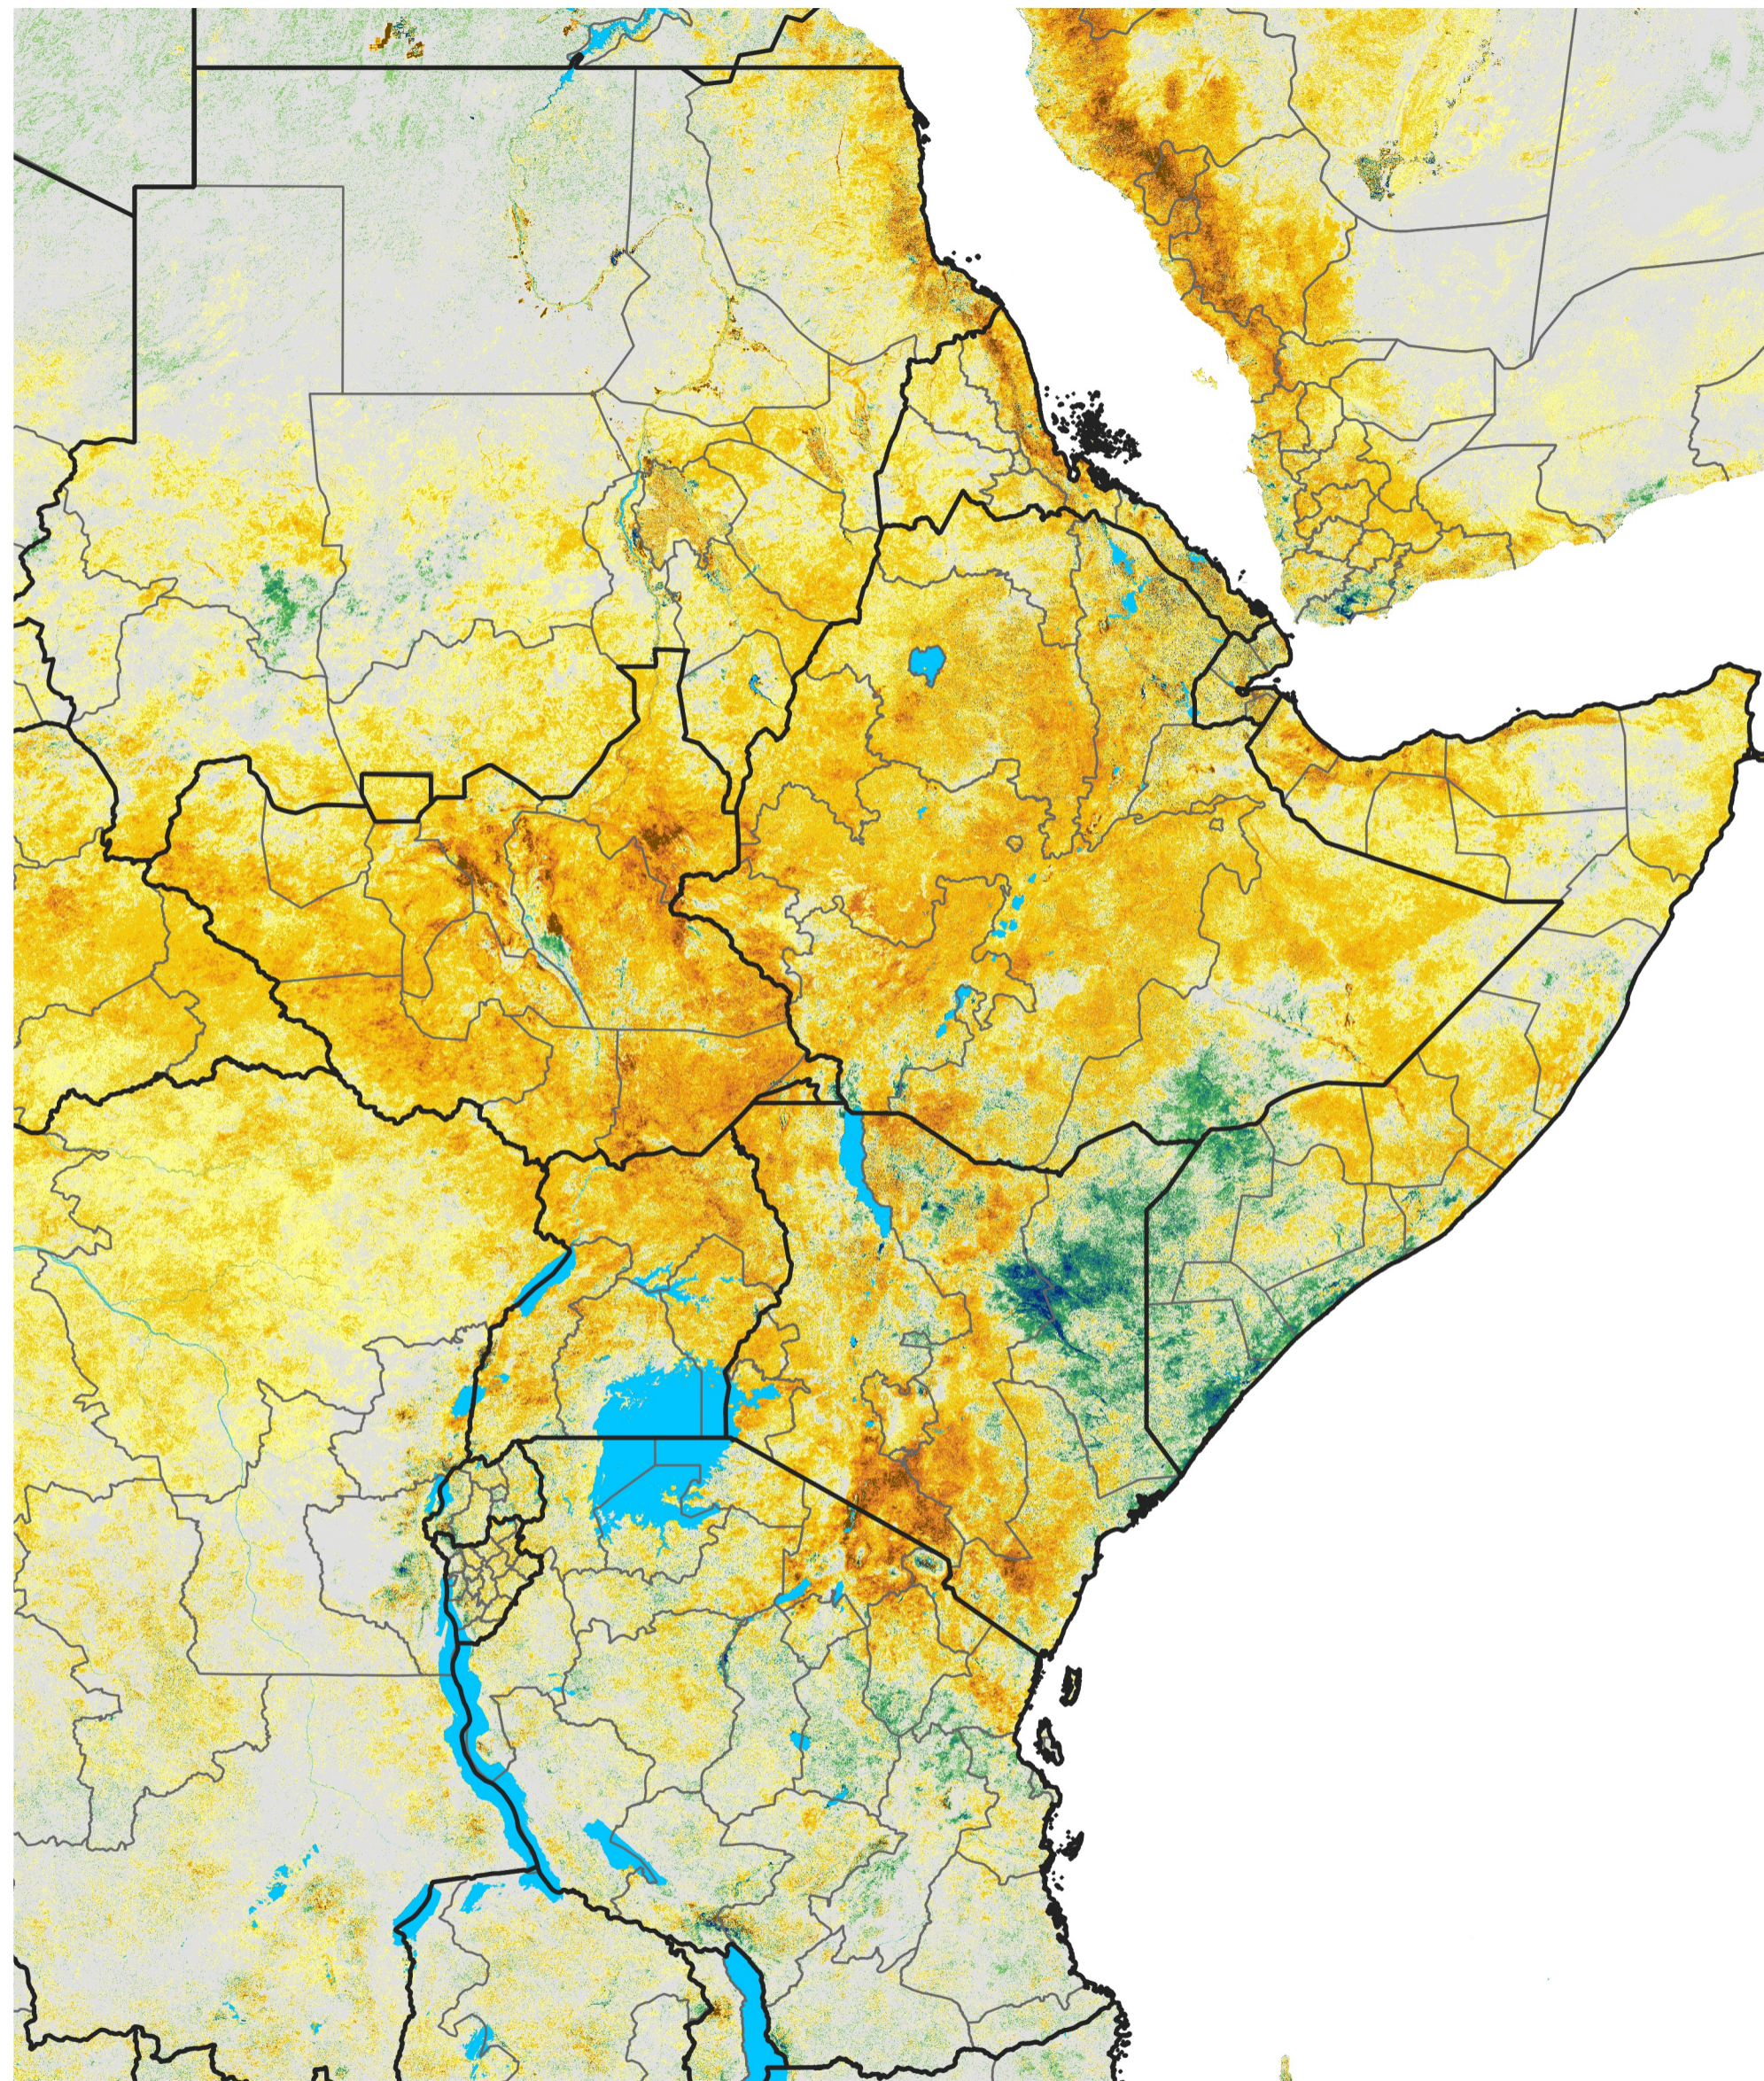

East Africa Percent of Mean NDVI

2012 / Mean (2012 - 2021)

Period 14 / Mar 01 - 10, 2012

Percent of Normal