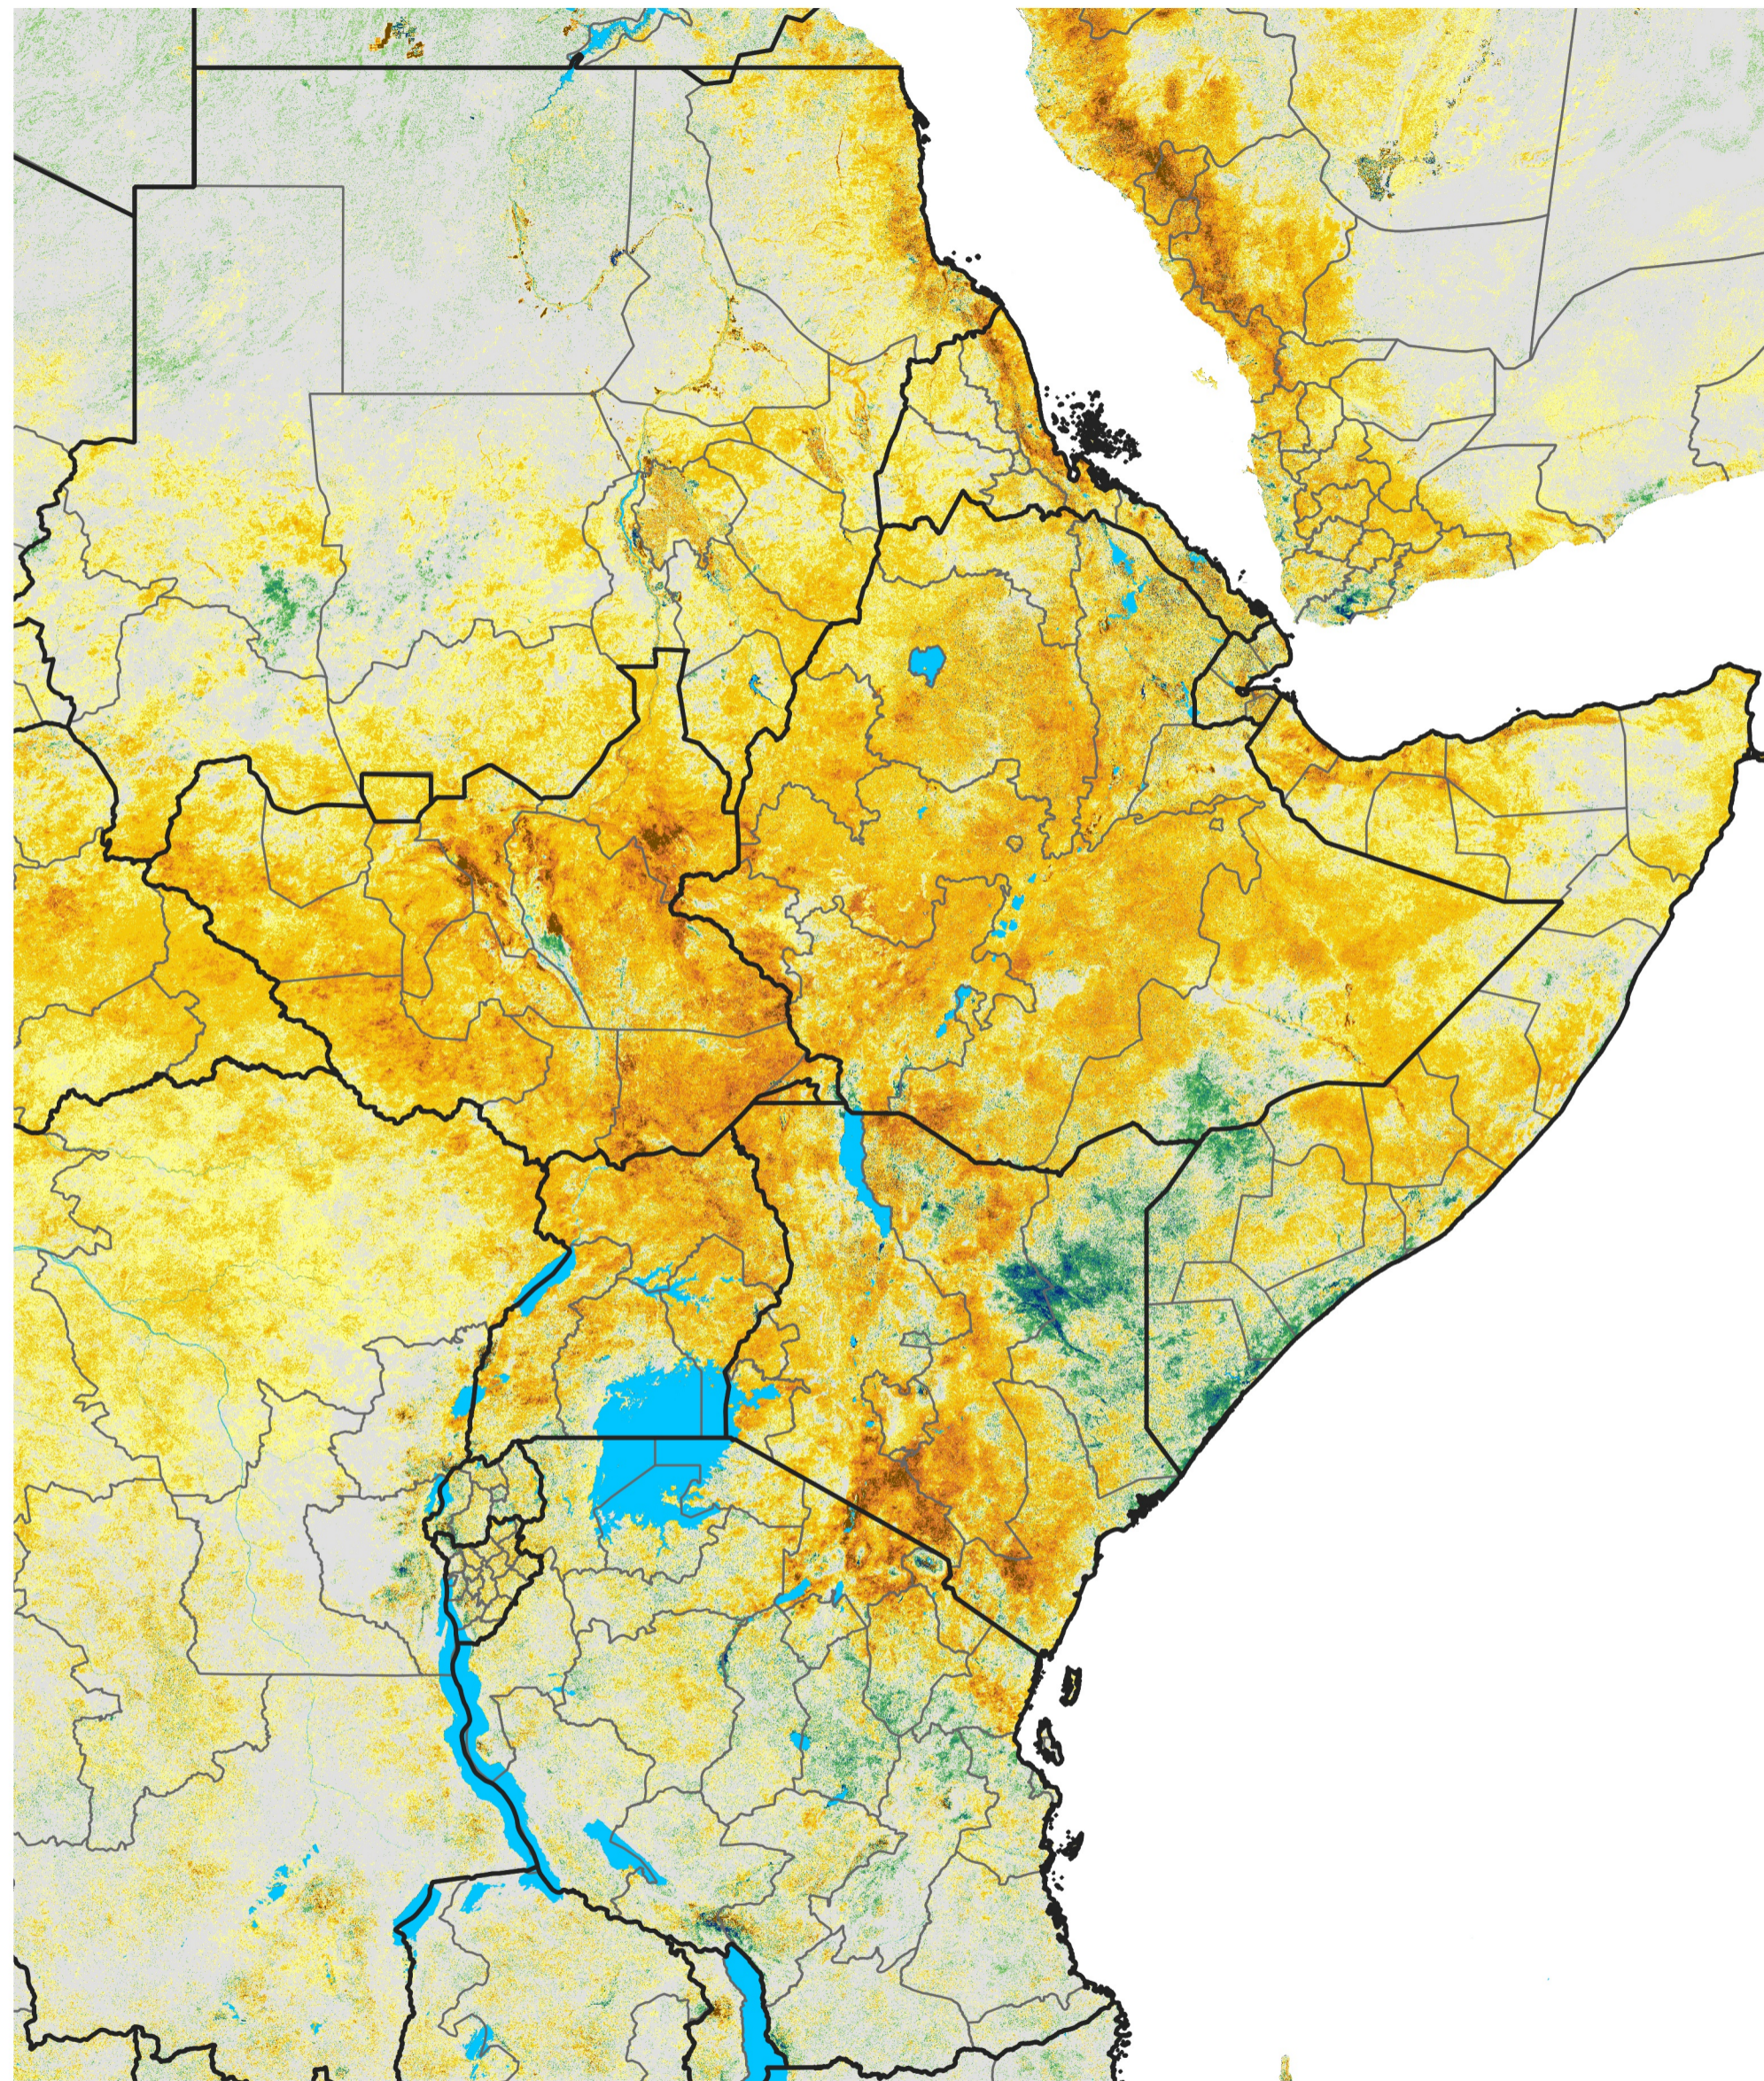

East Africa Percent of Mean NDVI

2012 / Mean (2012 - 2021)

Period 15 / Mar 06 - 15, 2012

Percent of Normal