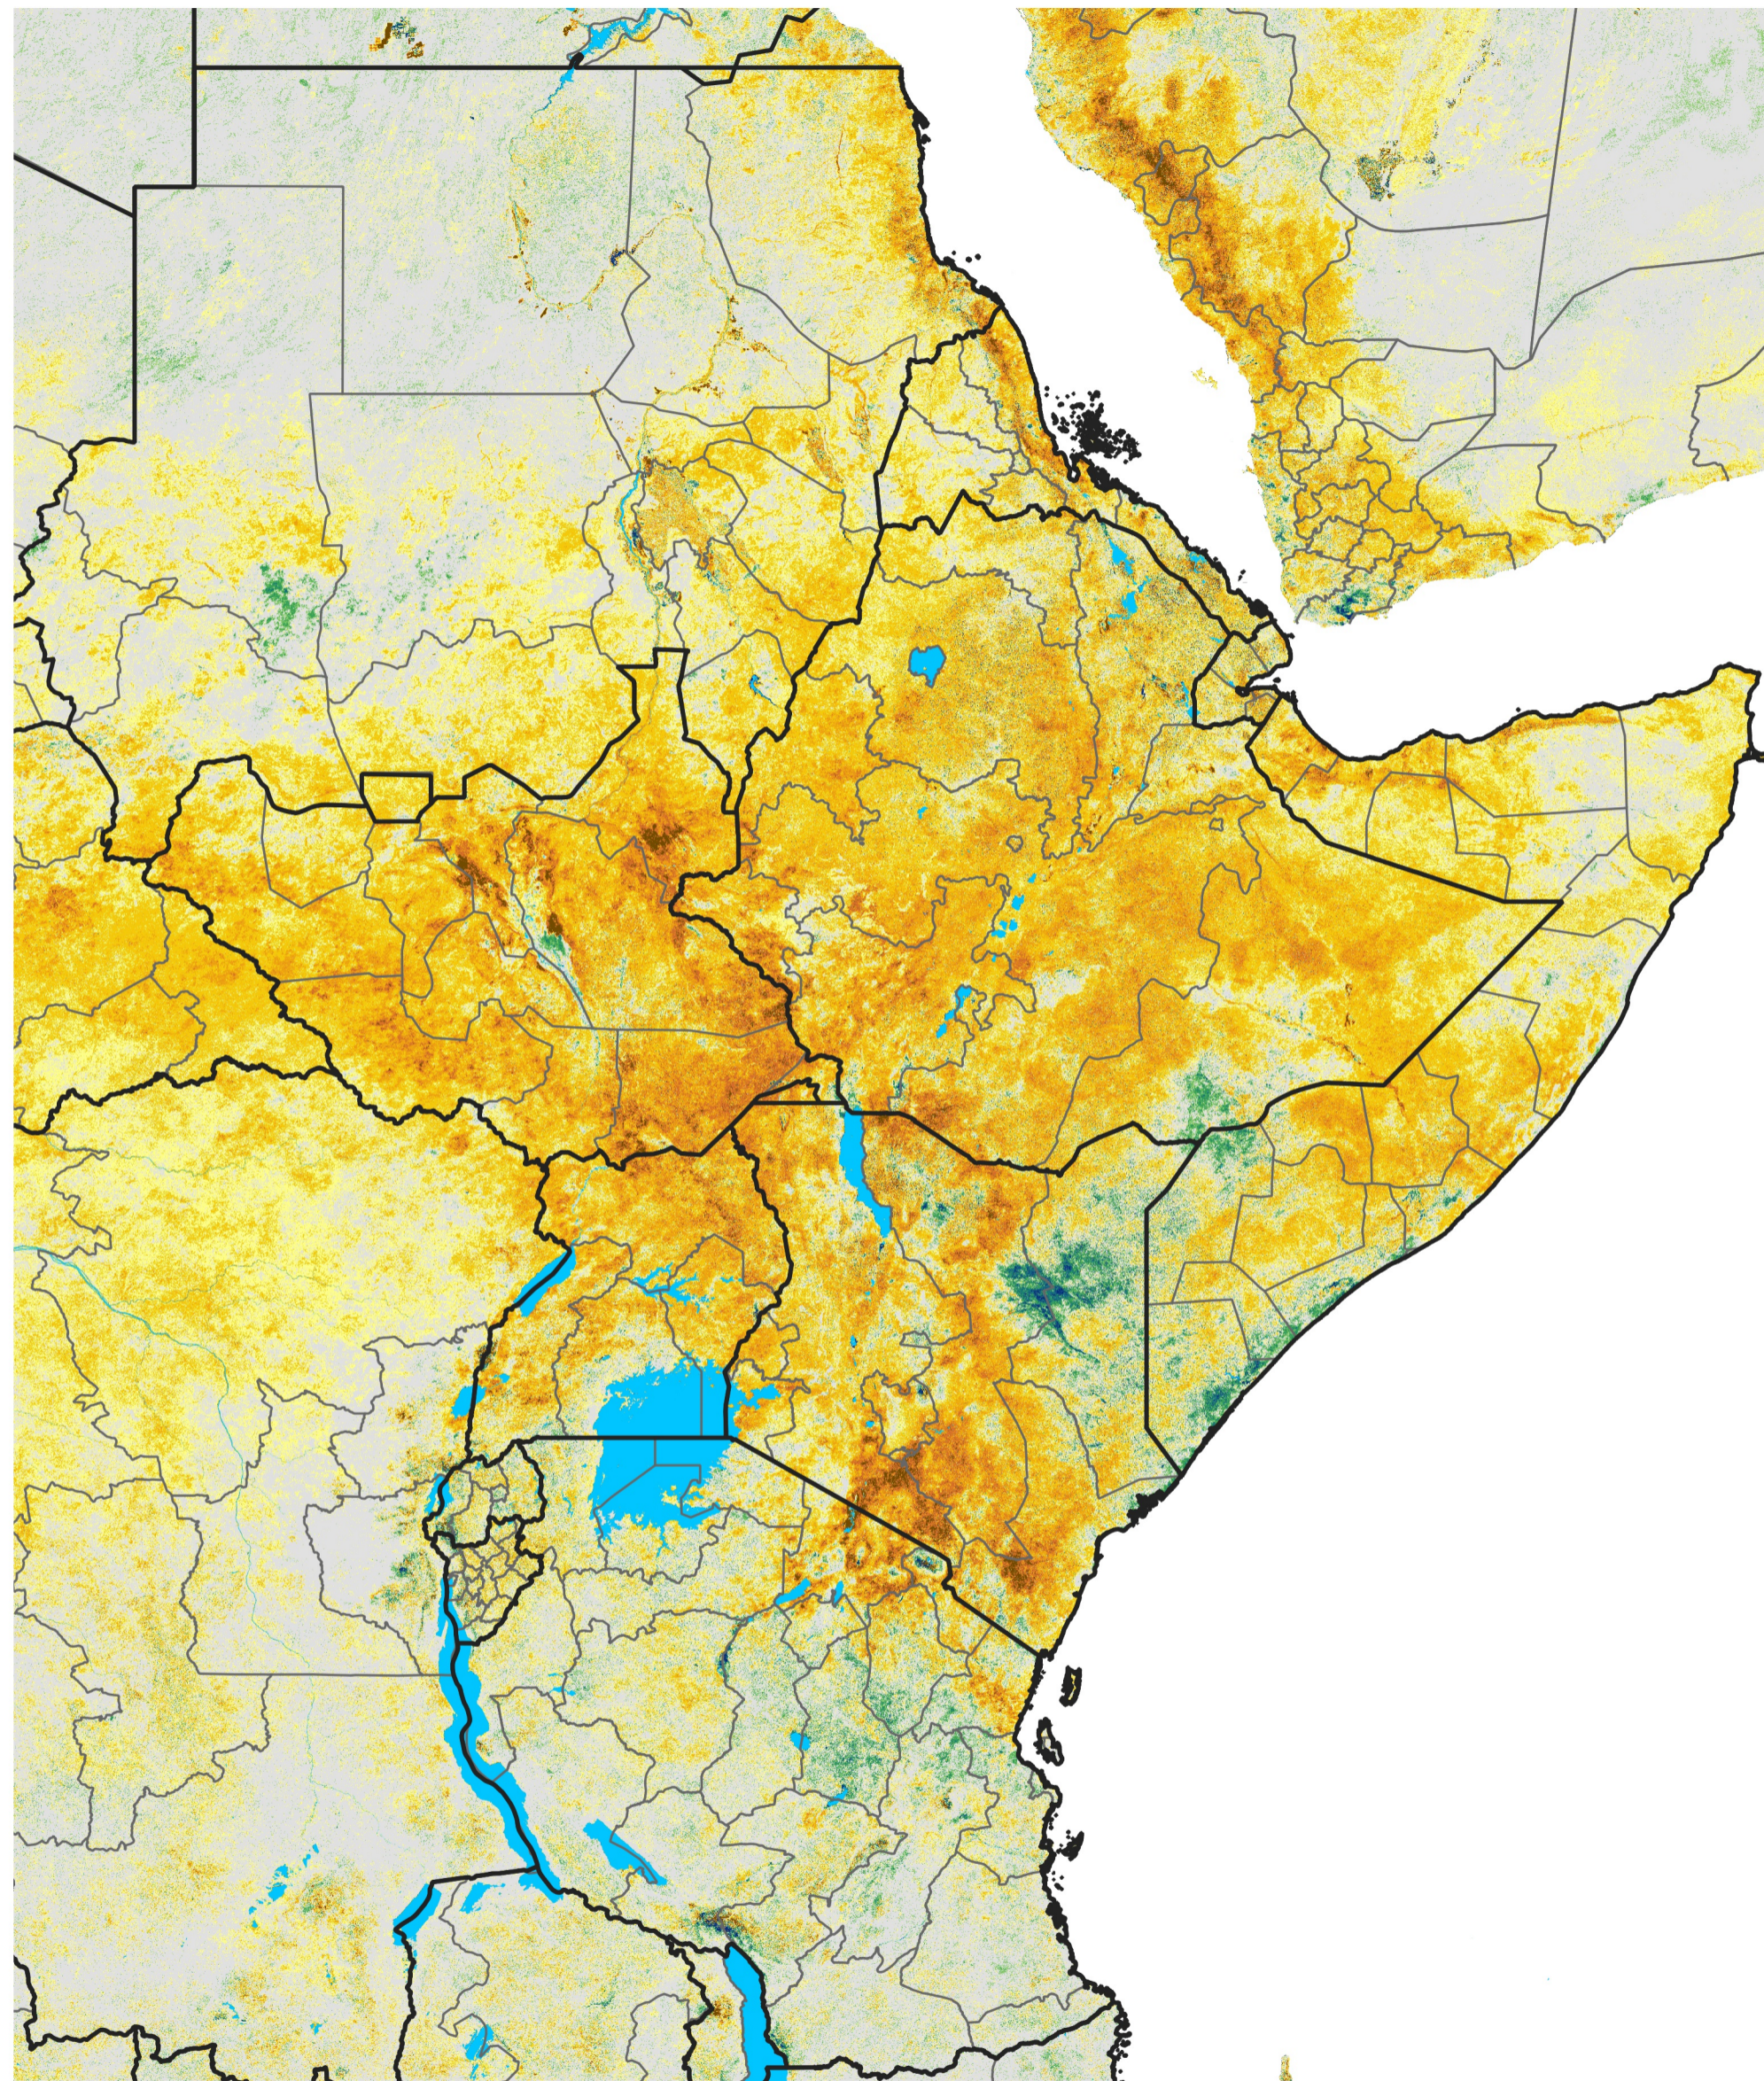

East Africa Percent of Mean NDVI

2012 / Mean (2012 - 2021)

Period 16 / Mar 11 - 20, 2012

Percent of Normal