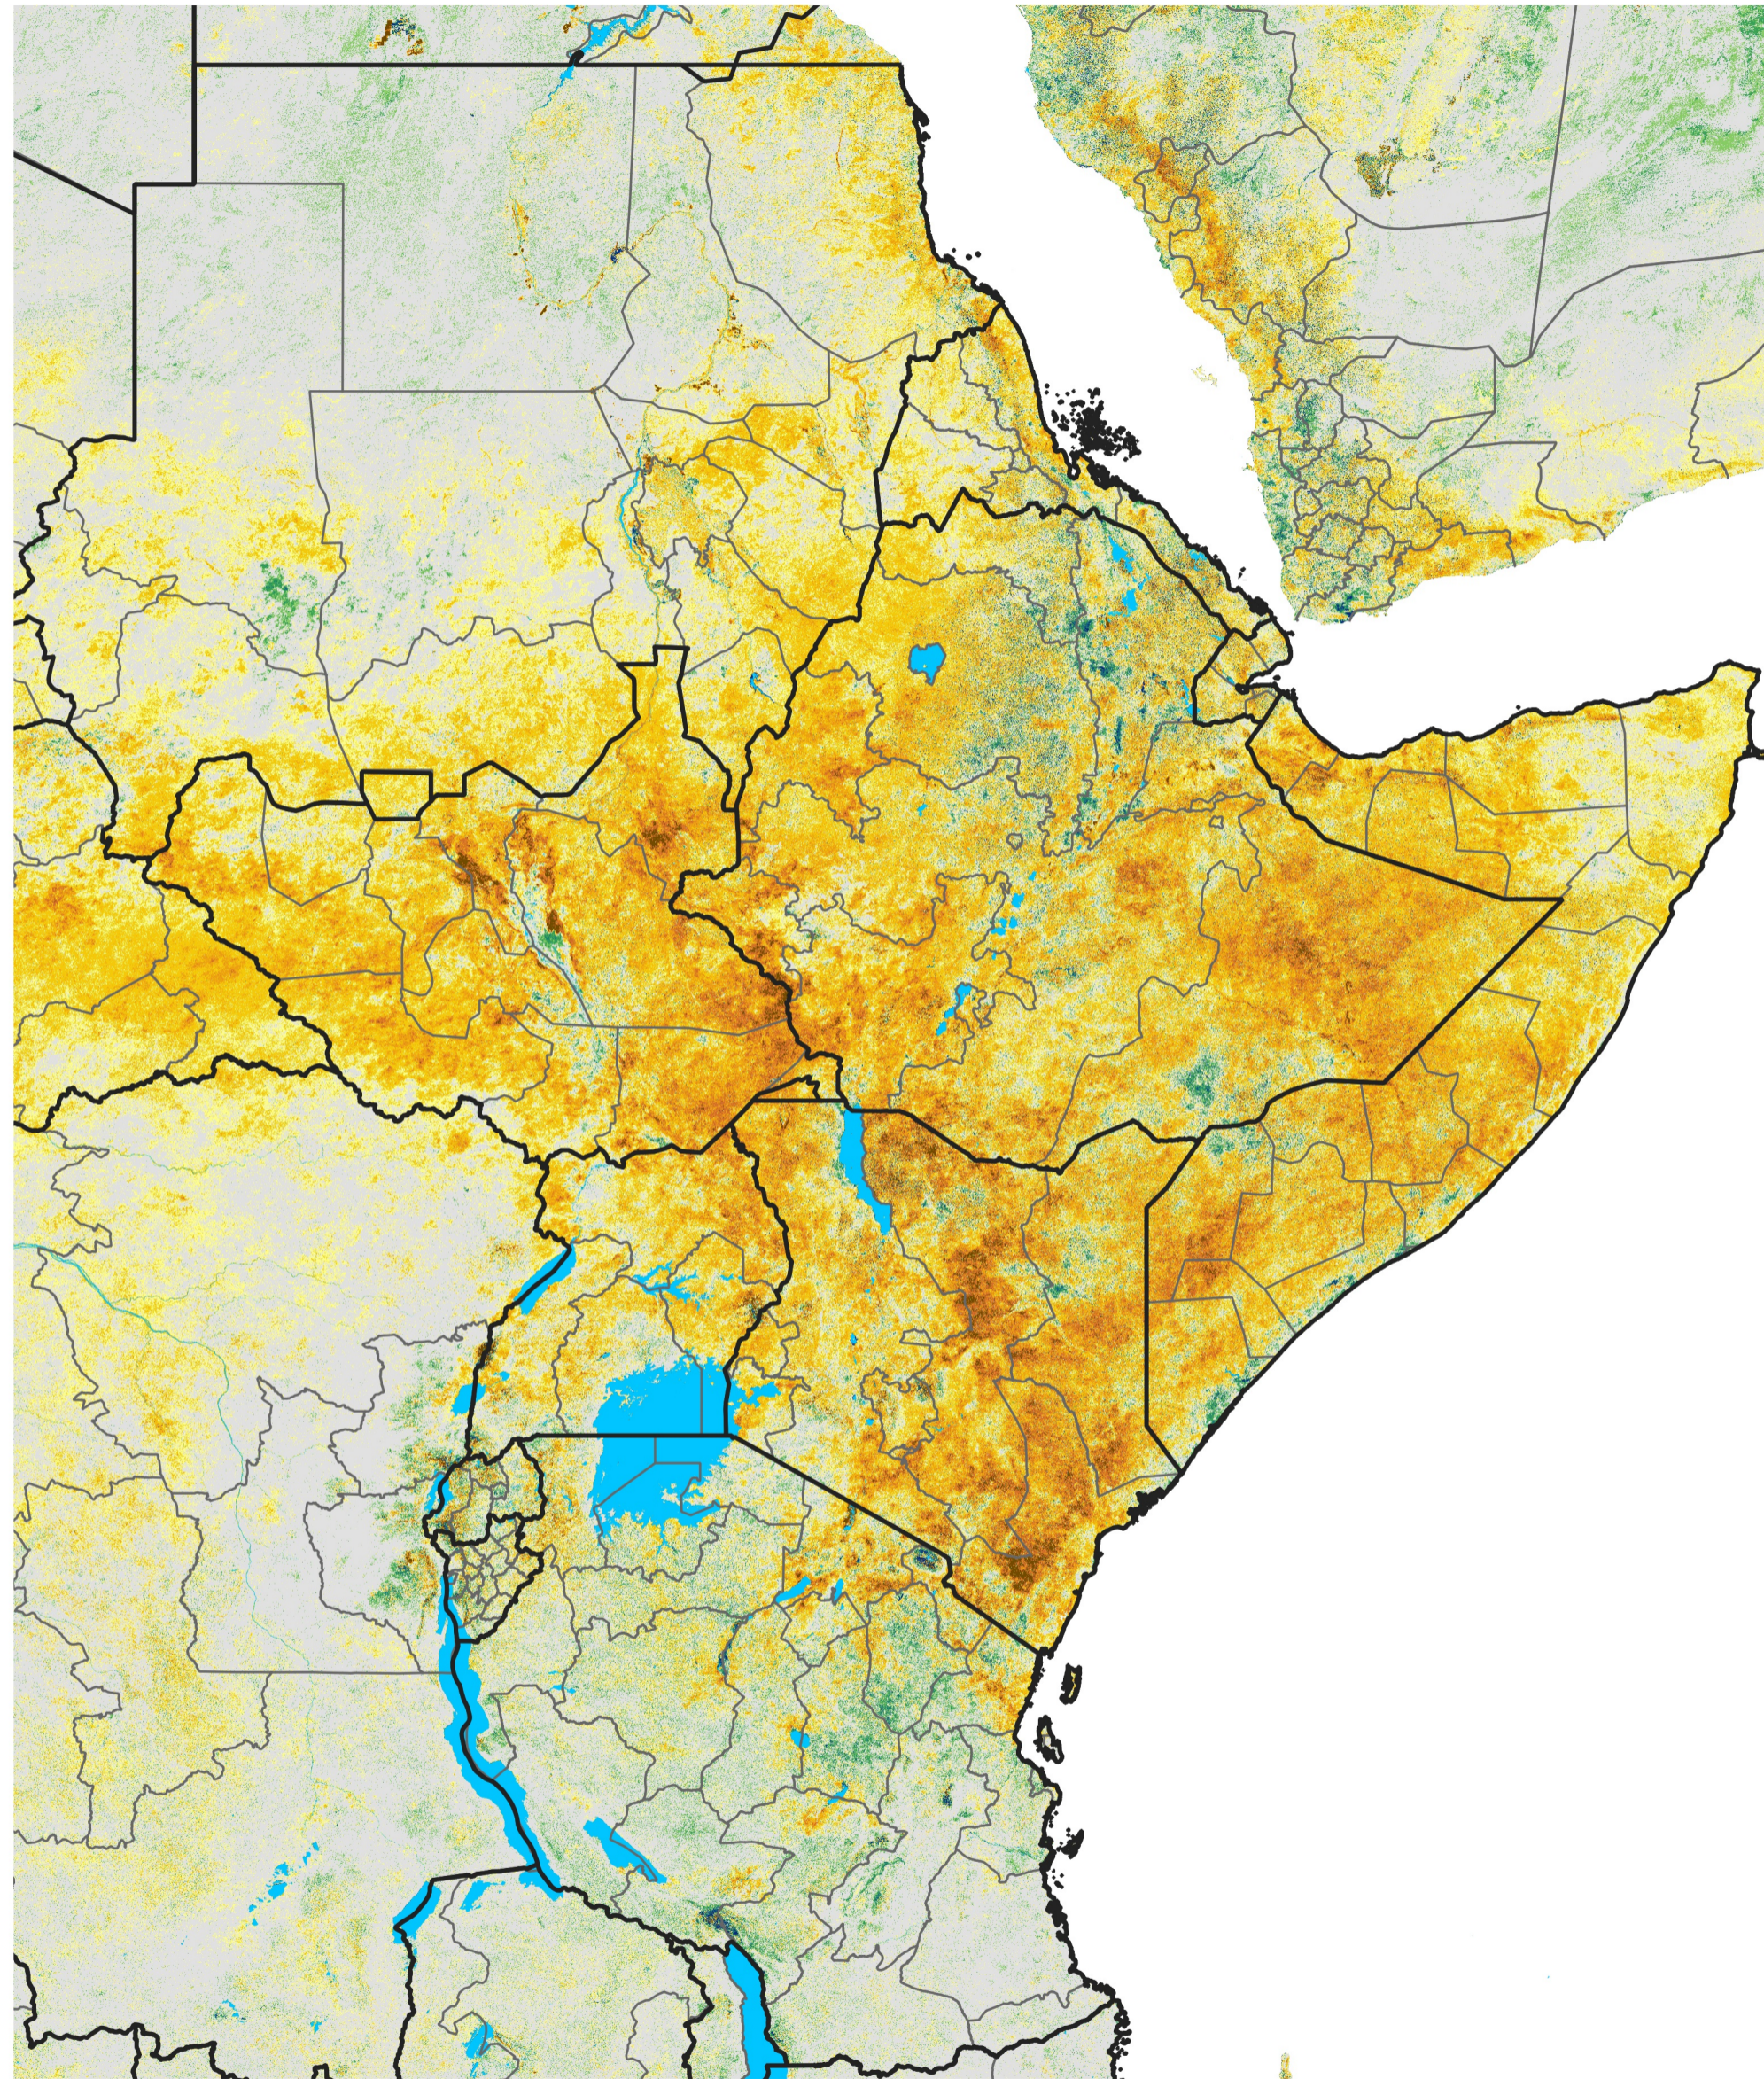

East Africa Percent of Mean NDVI

2012 / Mean (2012 - 2021)

Period 21 / Apr 06 - 15, 2012

Percent of Normal