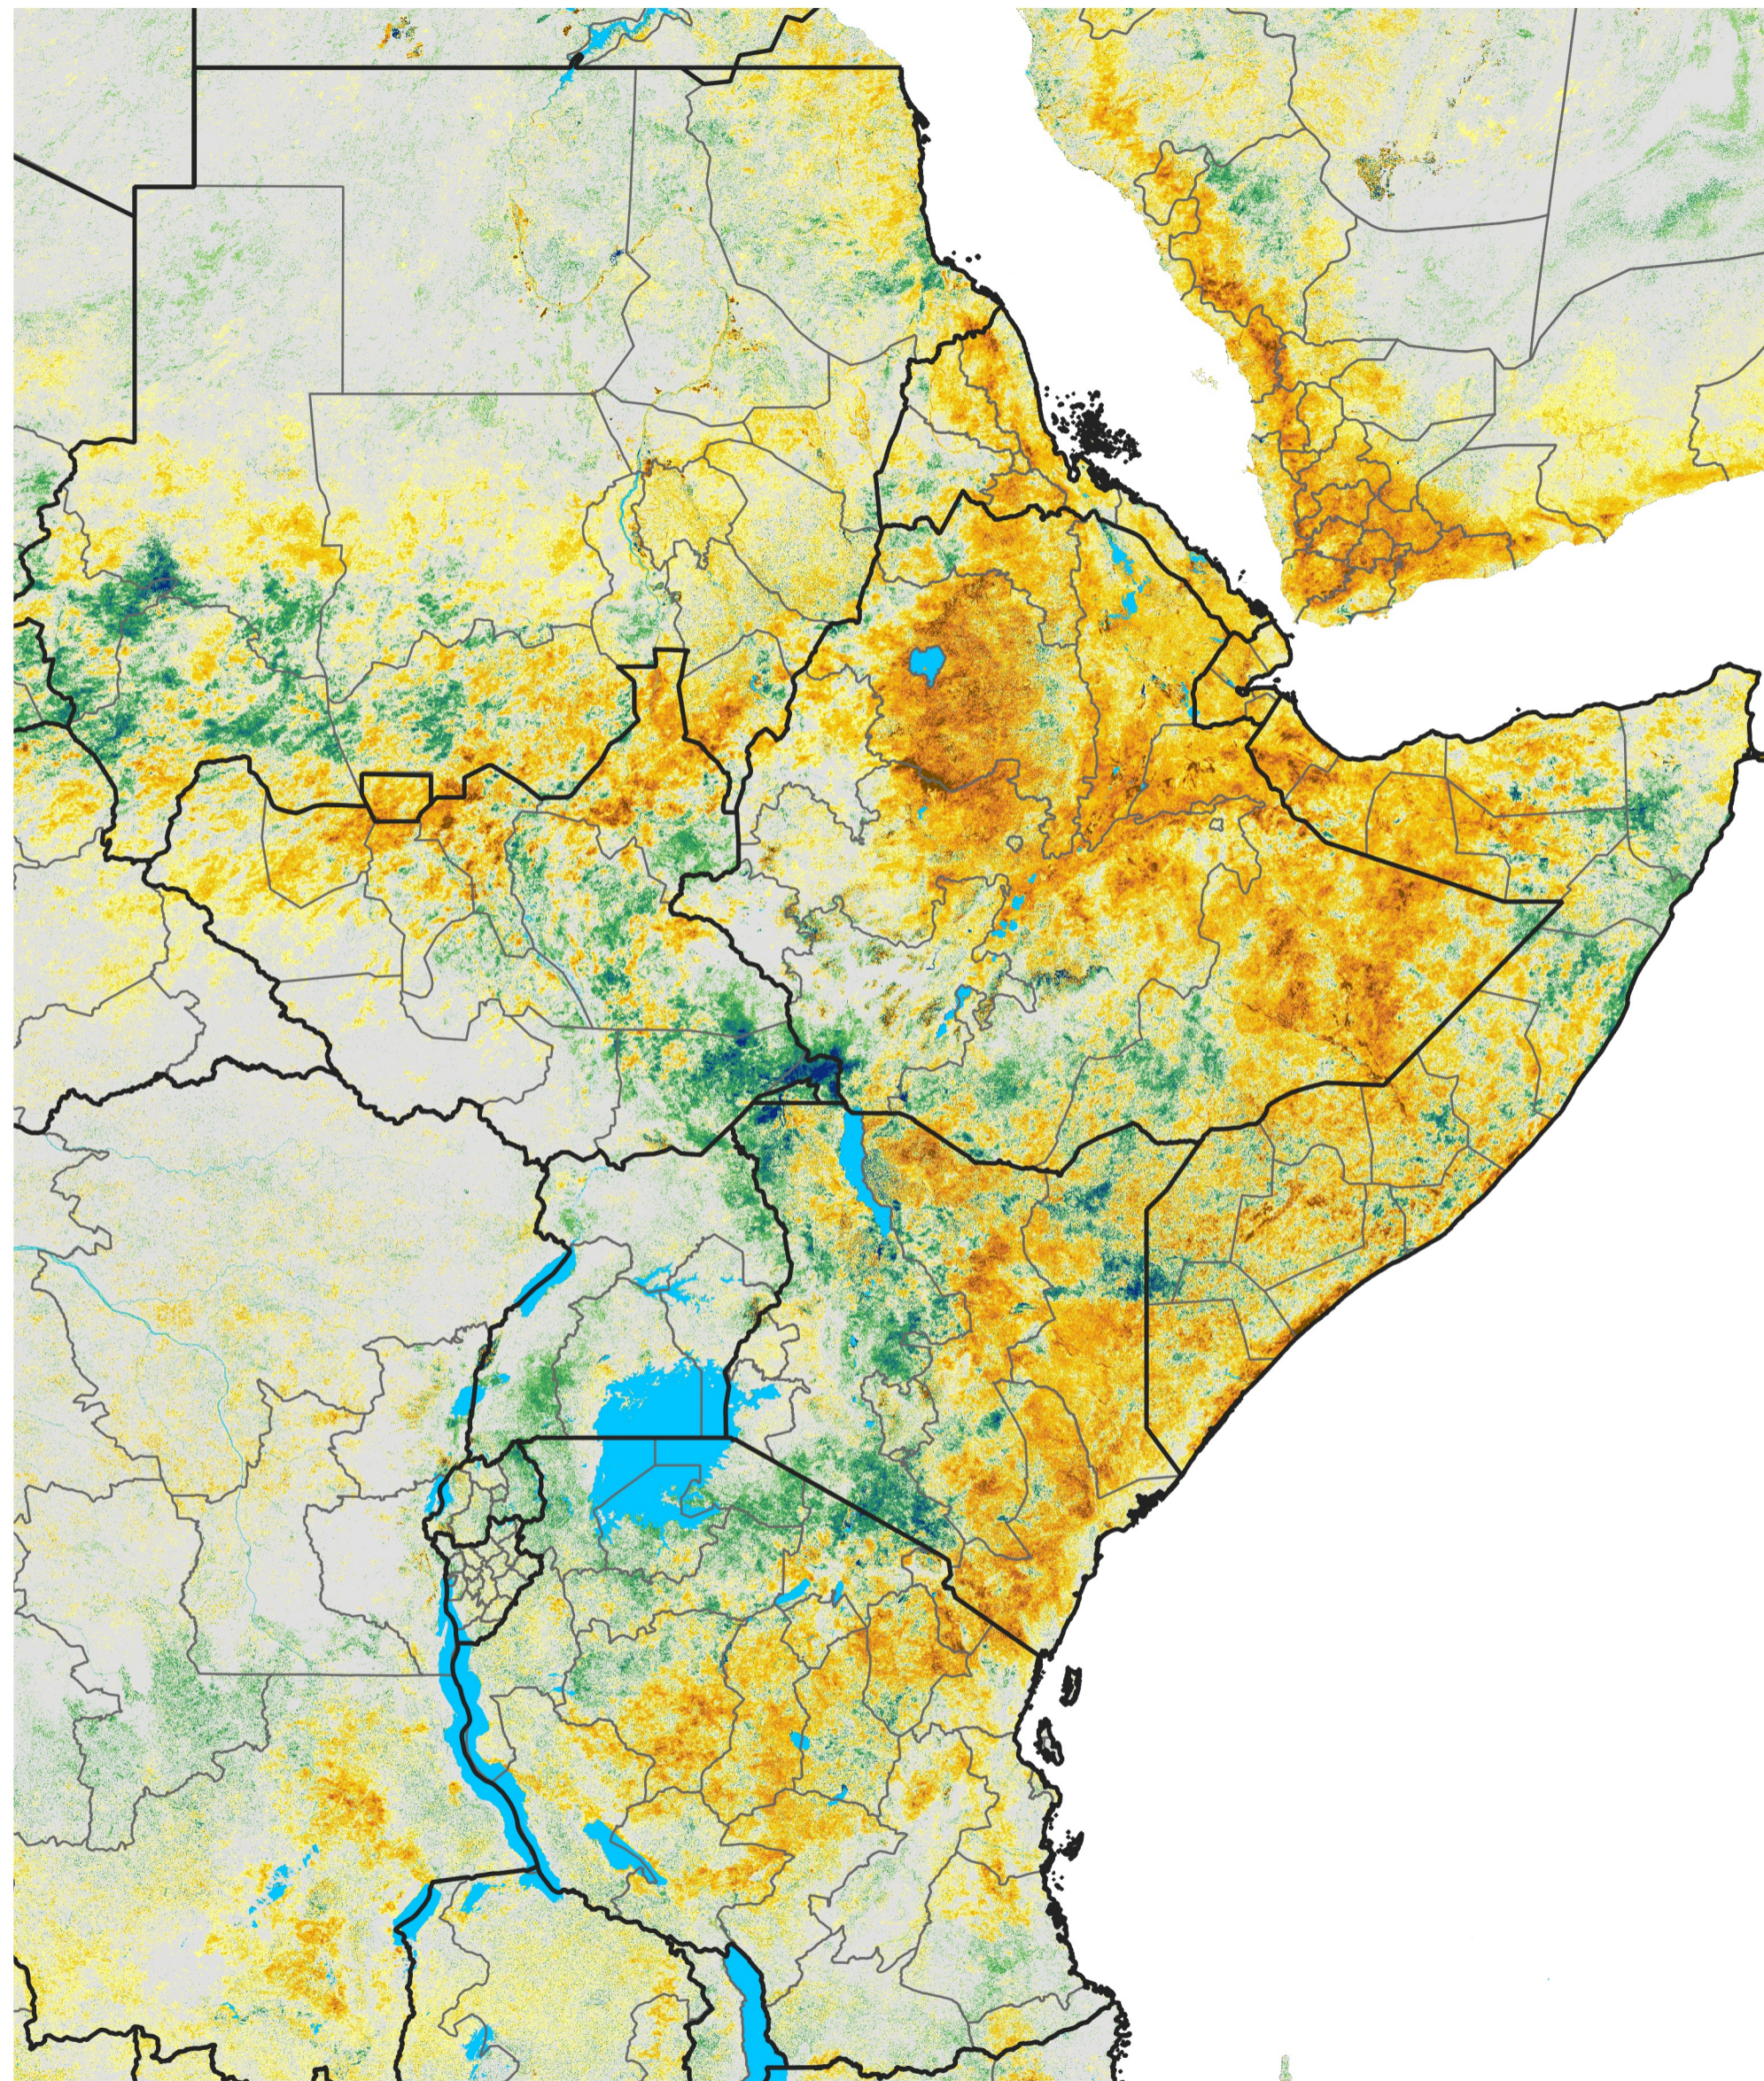

East Africa Percent of Mean NDVI

2012 / Mean (2012 - 2021)

Period 34 / Jun 11 - 20, 2012

Percent of Normal