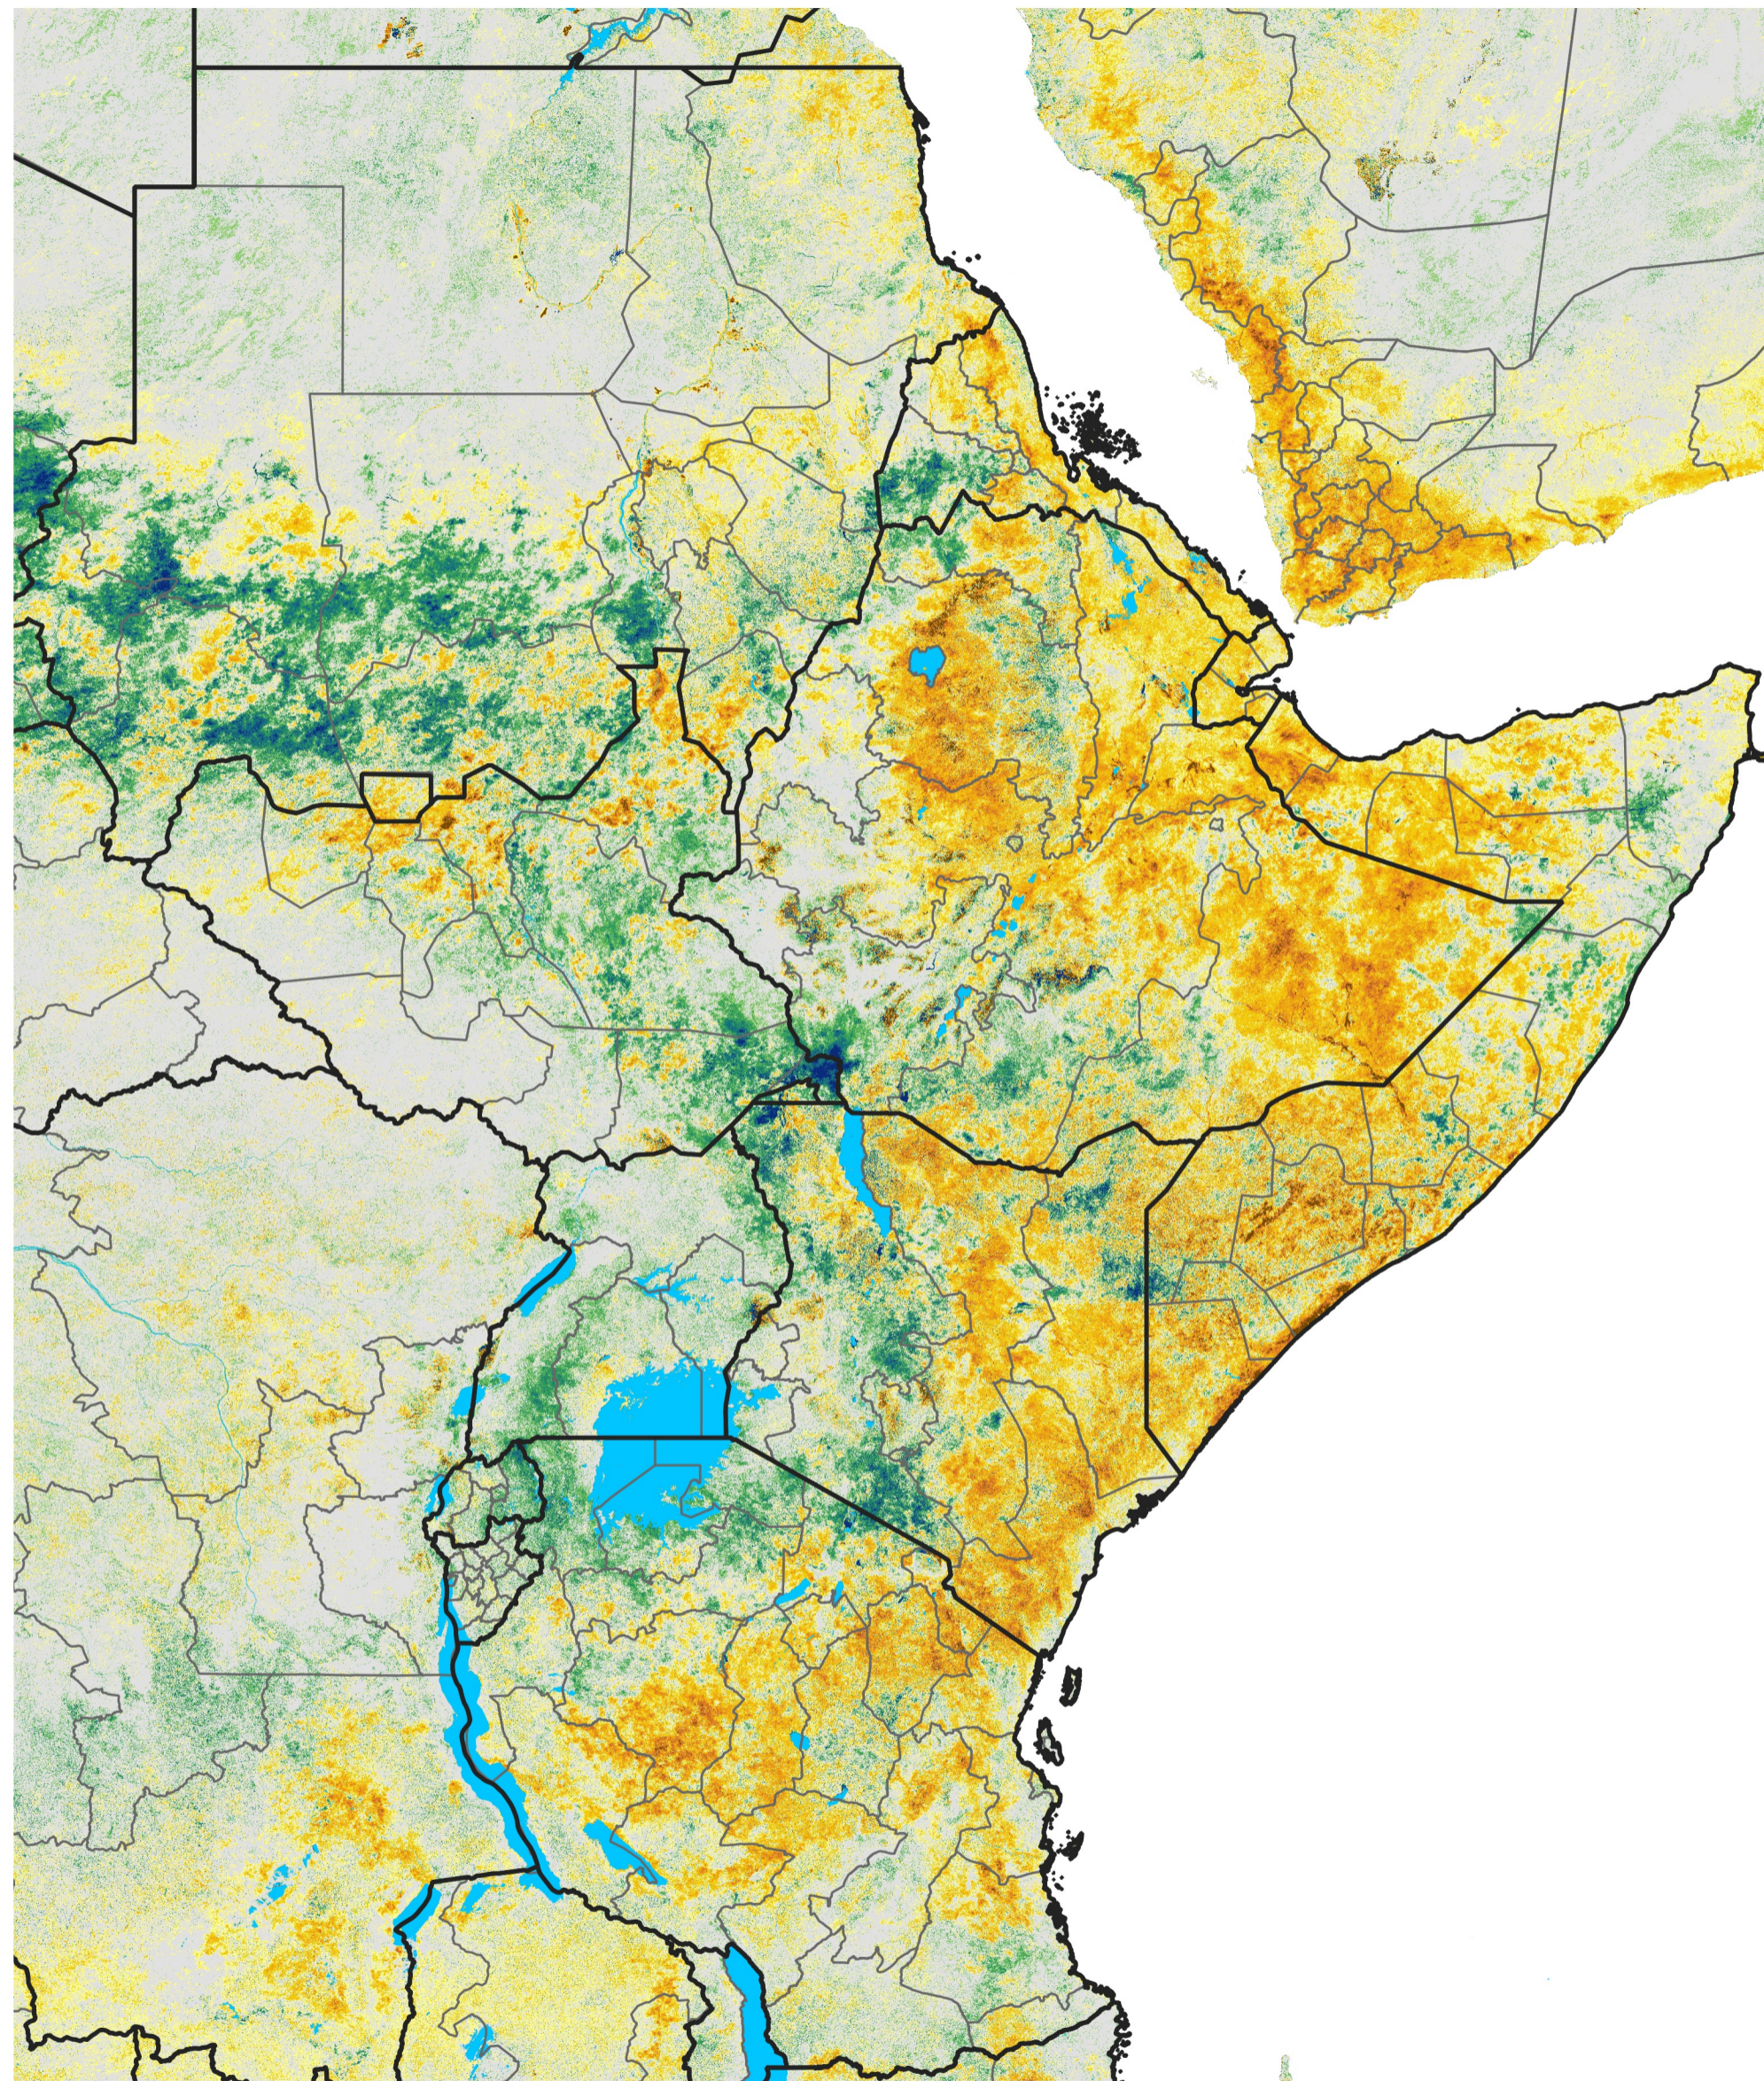

East Africa Percent of Mean NDVI

2012 / Mean (2012 - 2021)

Period 37 / Jun 26 - Jul 05, 2012

Percent of Normal