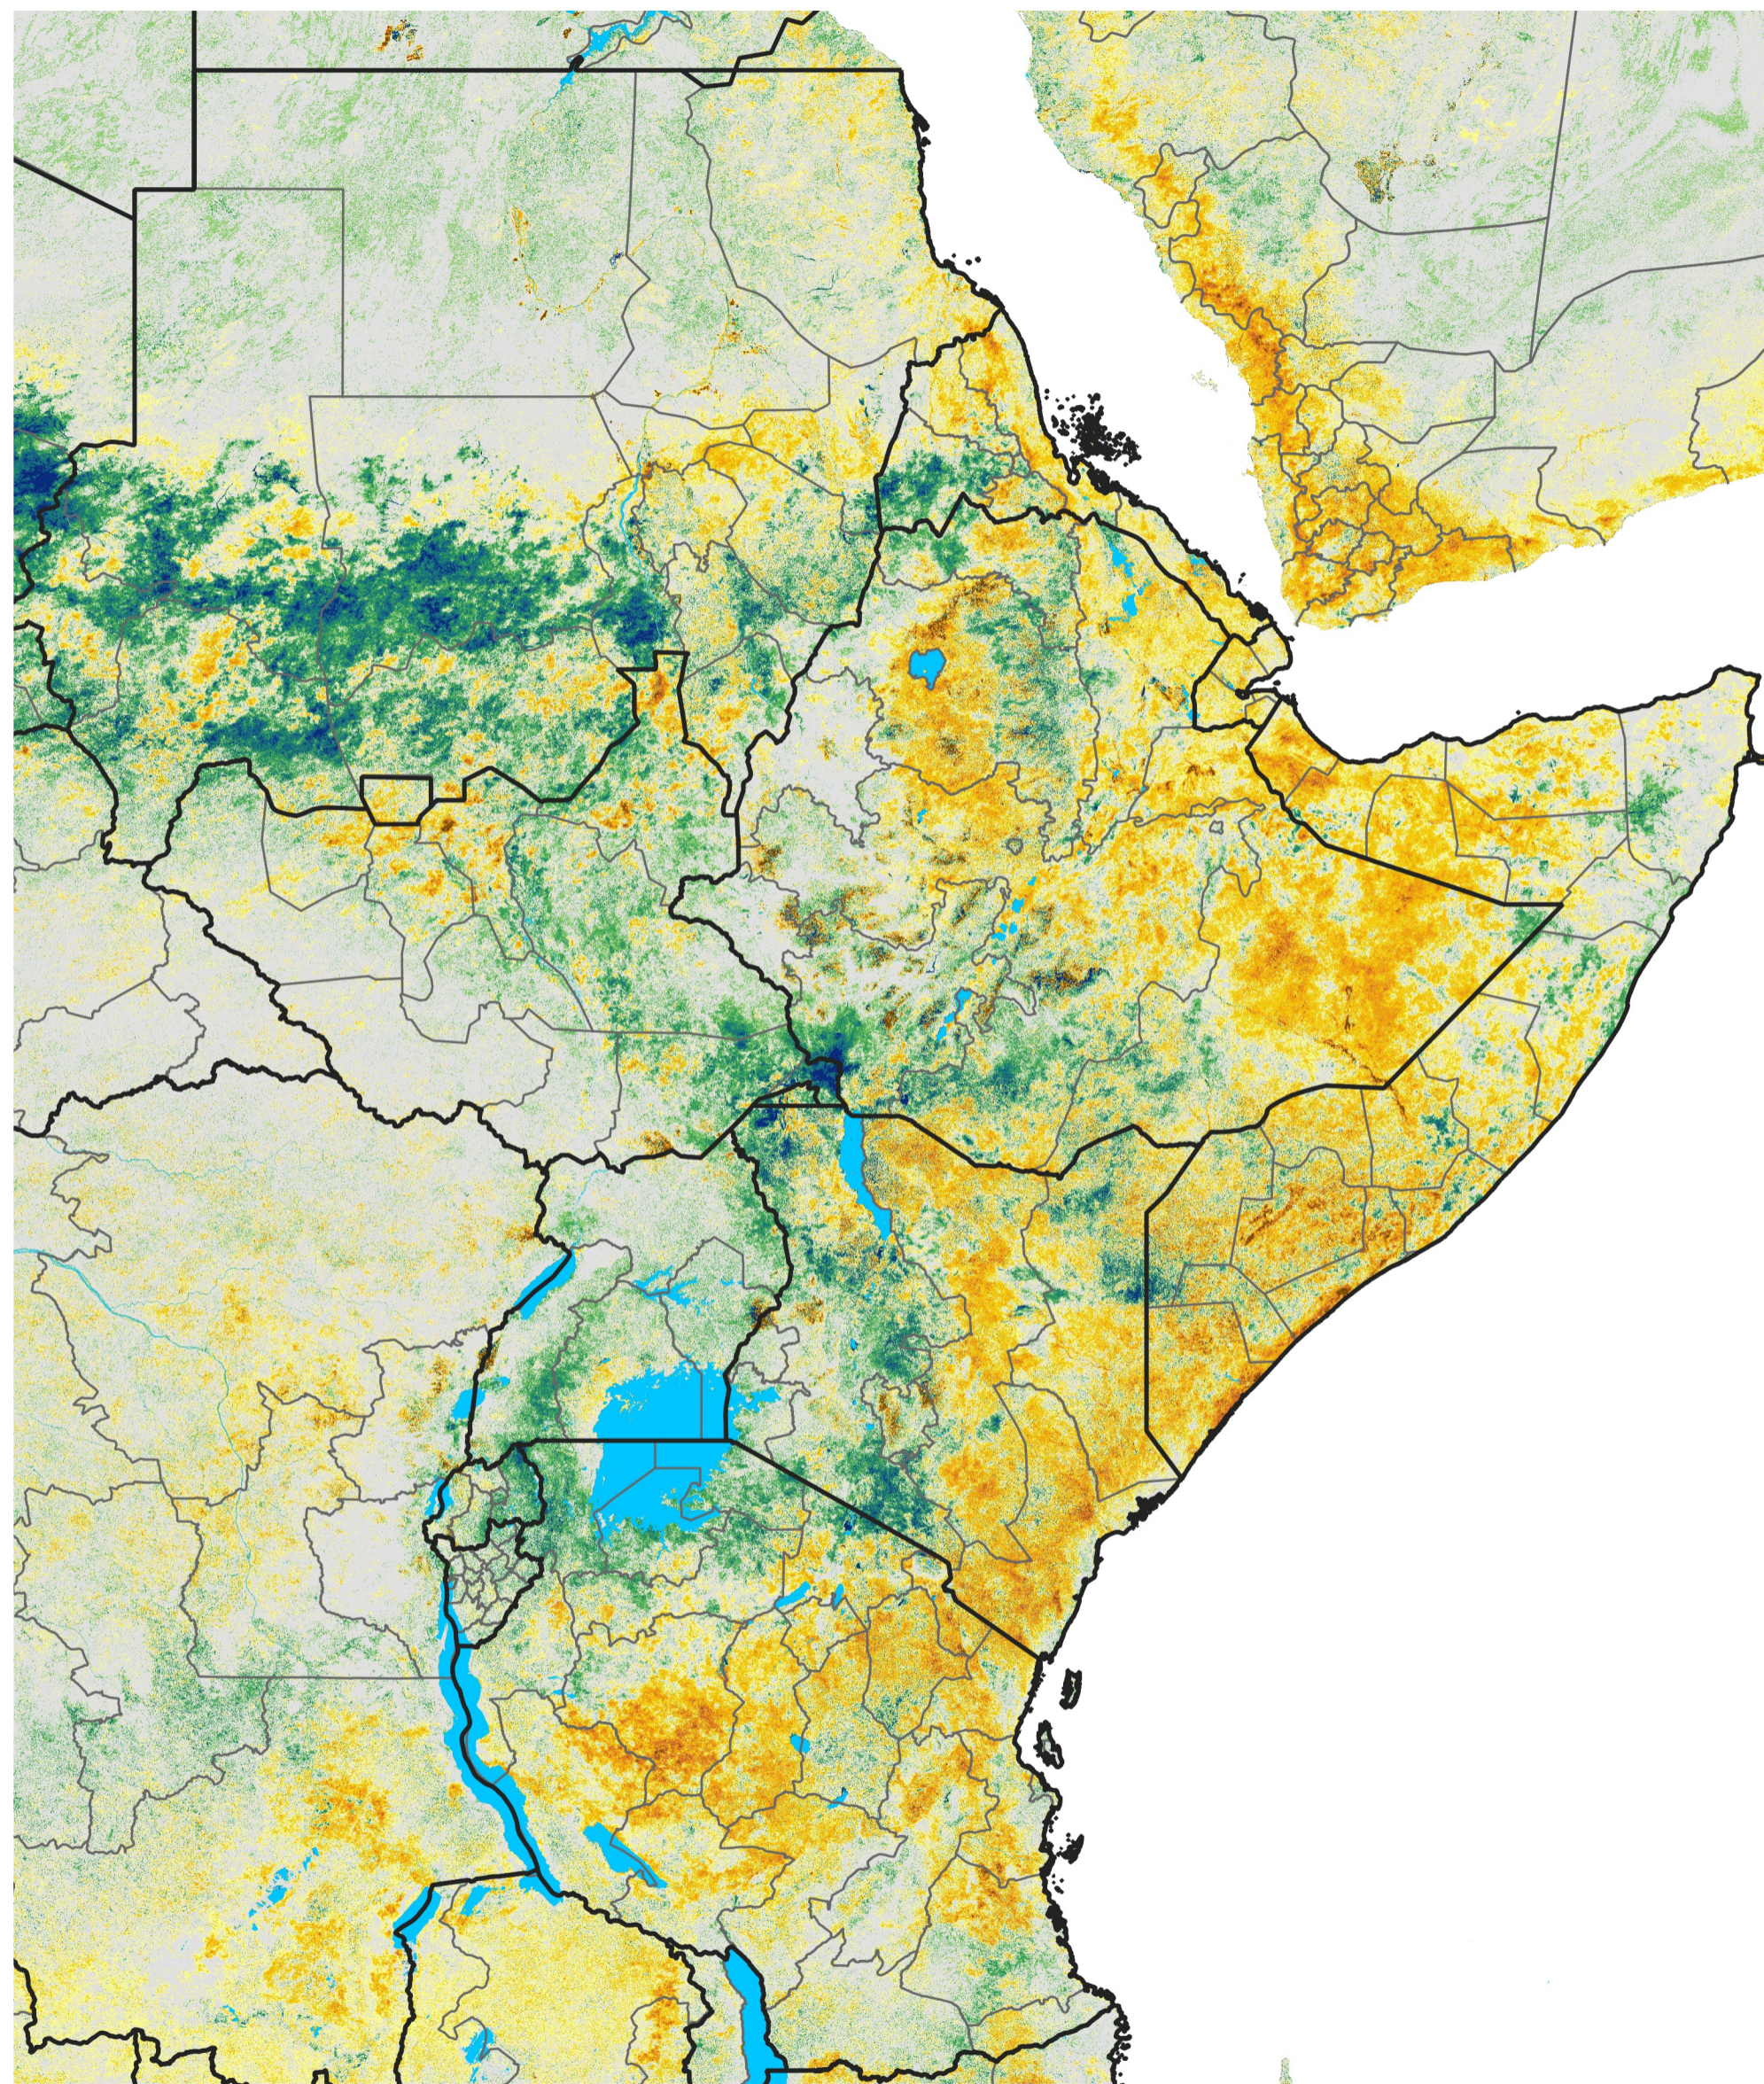

# East Africa Percent of Mean NDVI

2012 / Mean (2012 - 2021)

Period 39 / Jul 06 - 15, 2012

## Percent of Normal