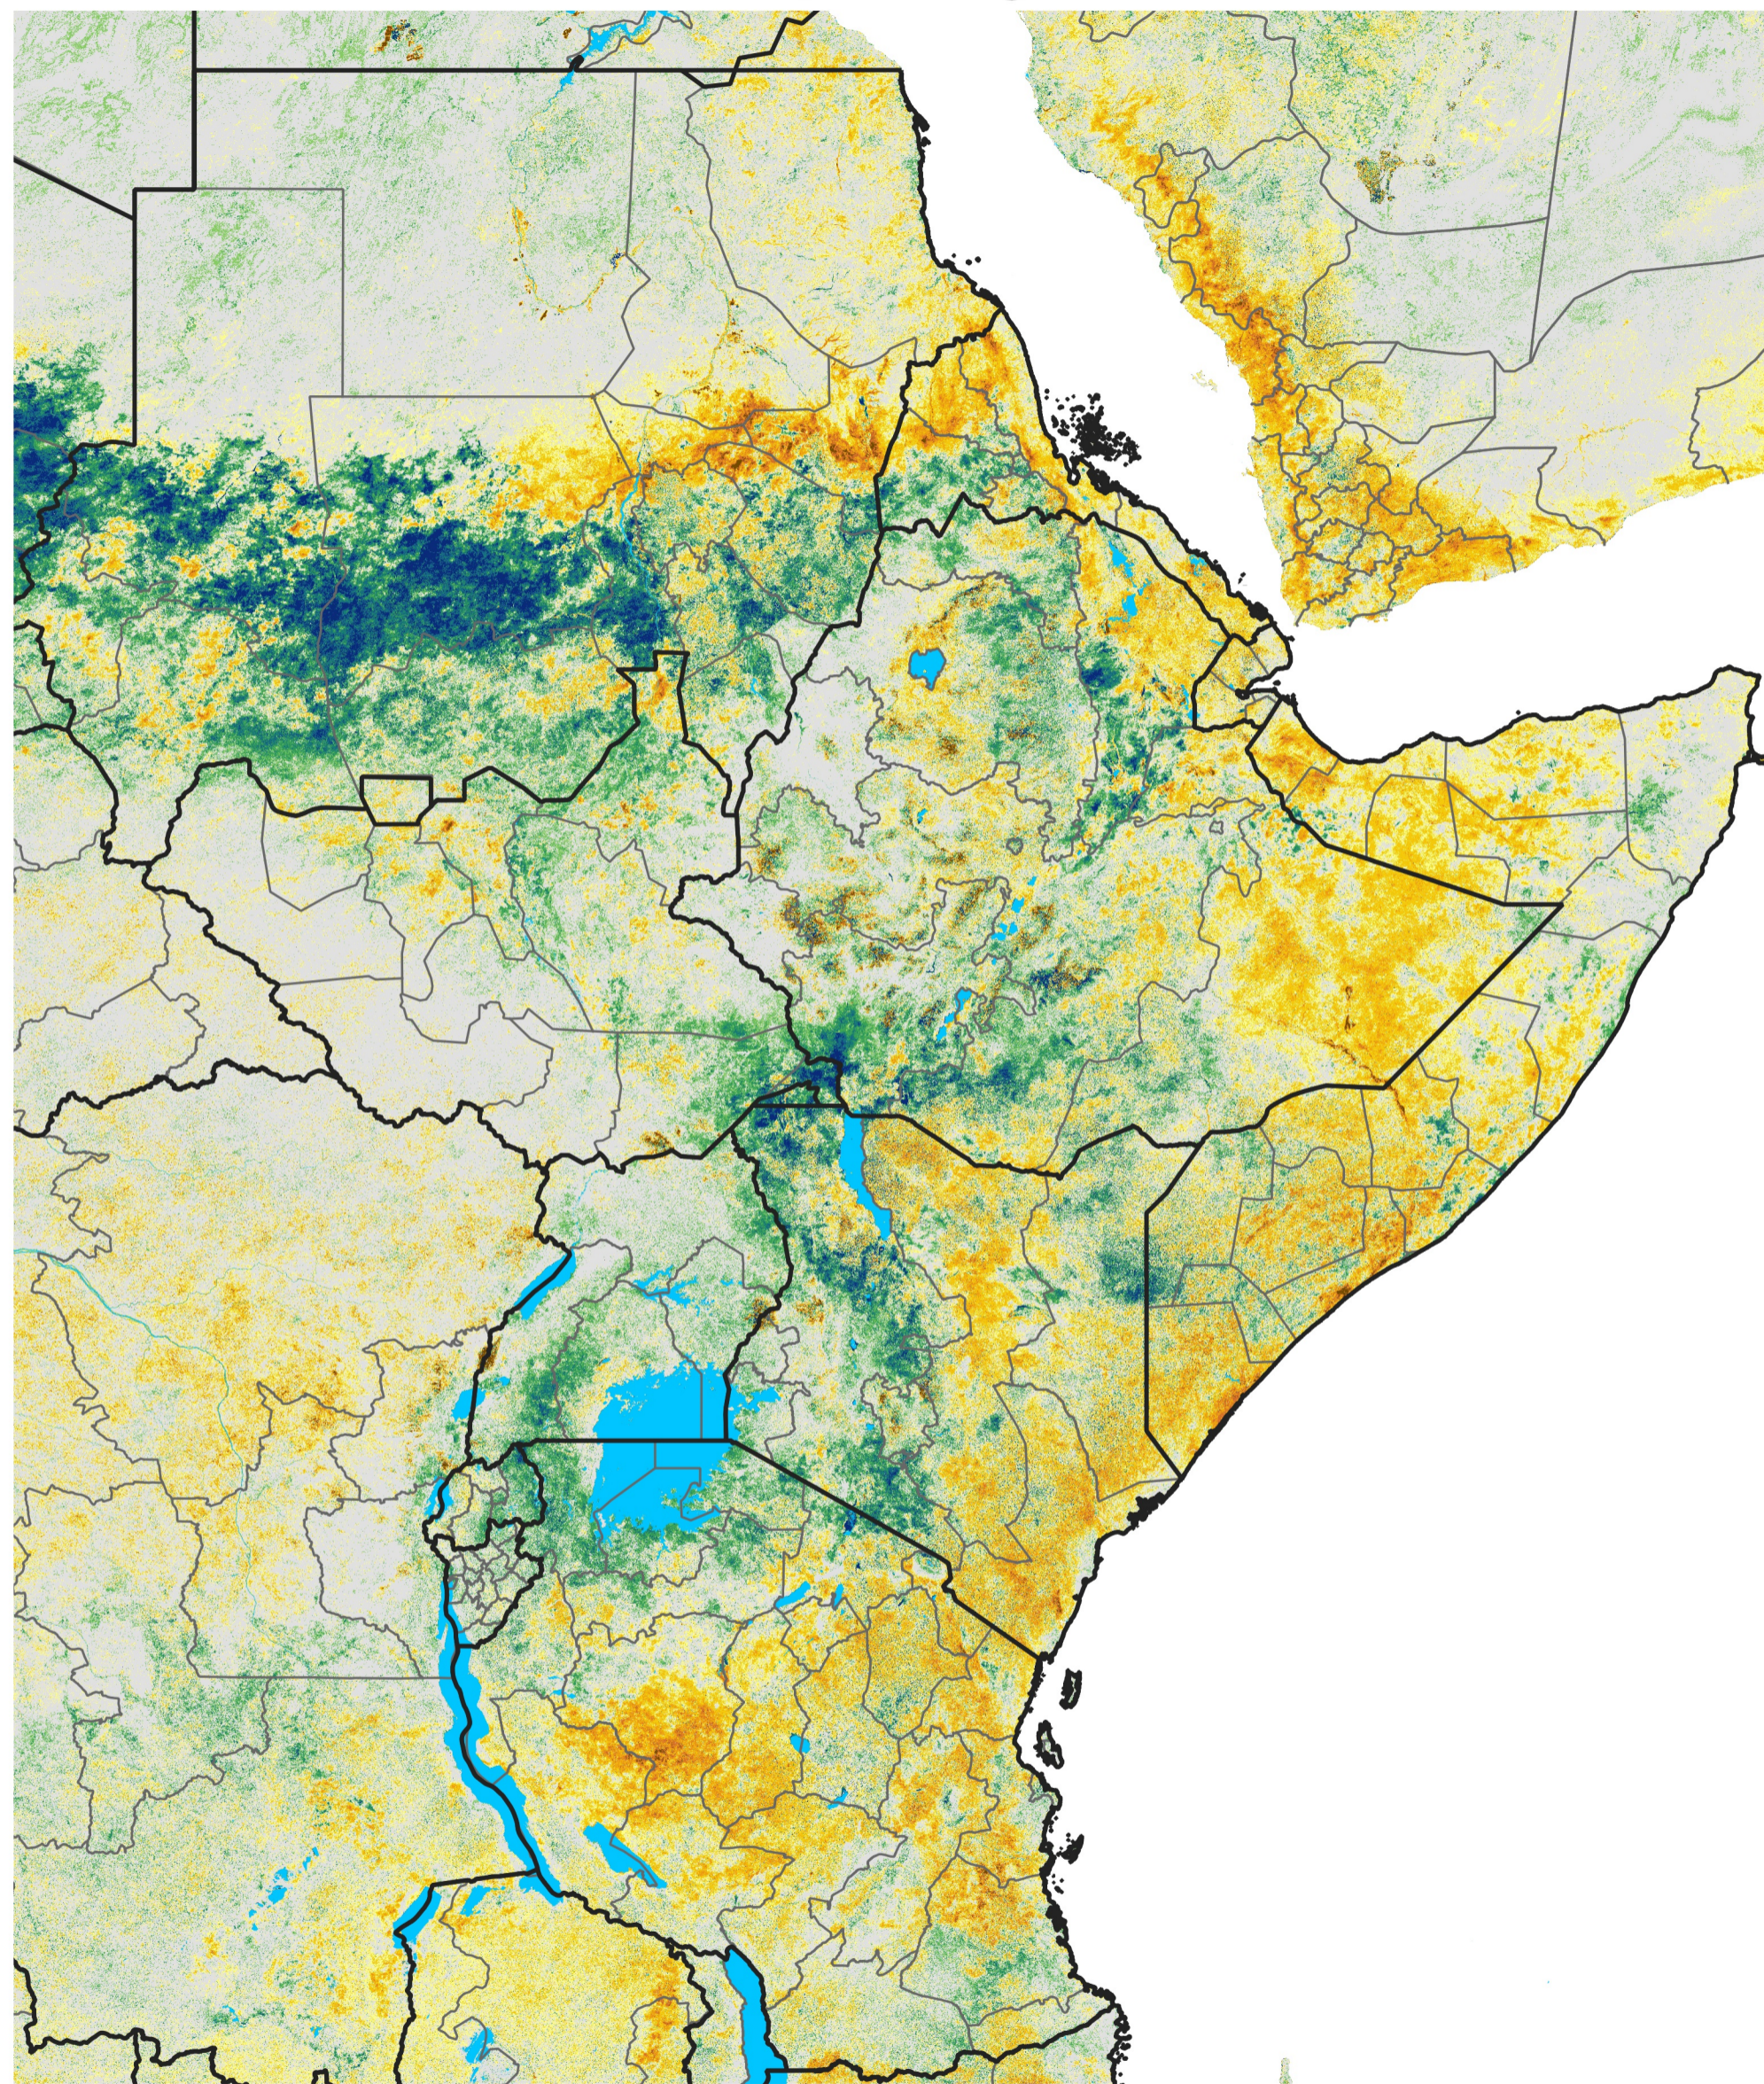

East Africa Percent of Mean NDVI

2012 / Mean (2012 - 2021)

Period 43 / Jul 26 - Aug 05, 2012

Percent of Normal