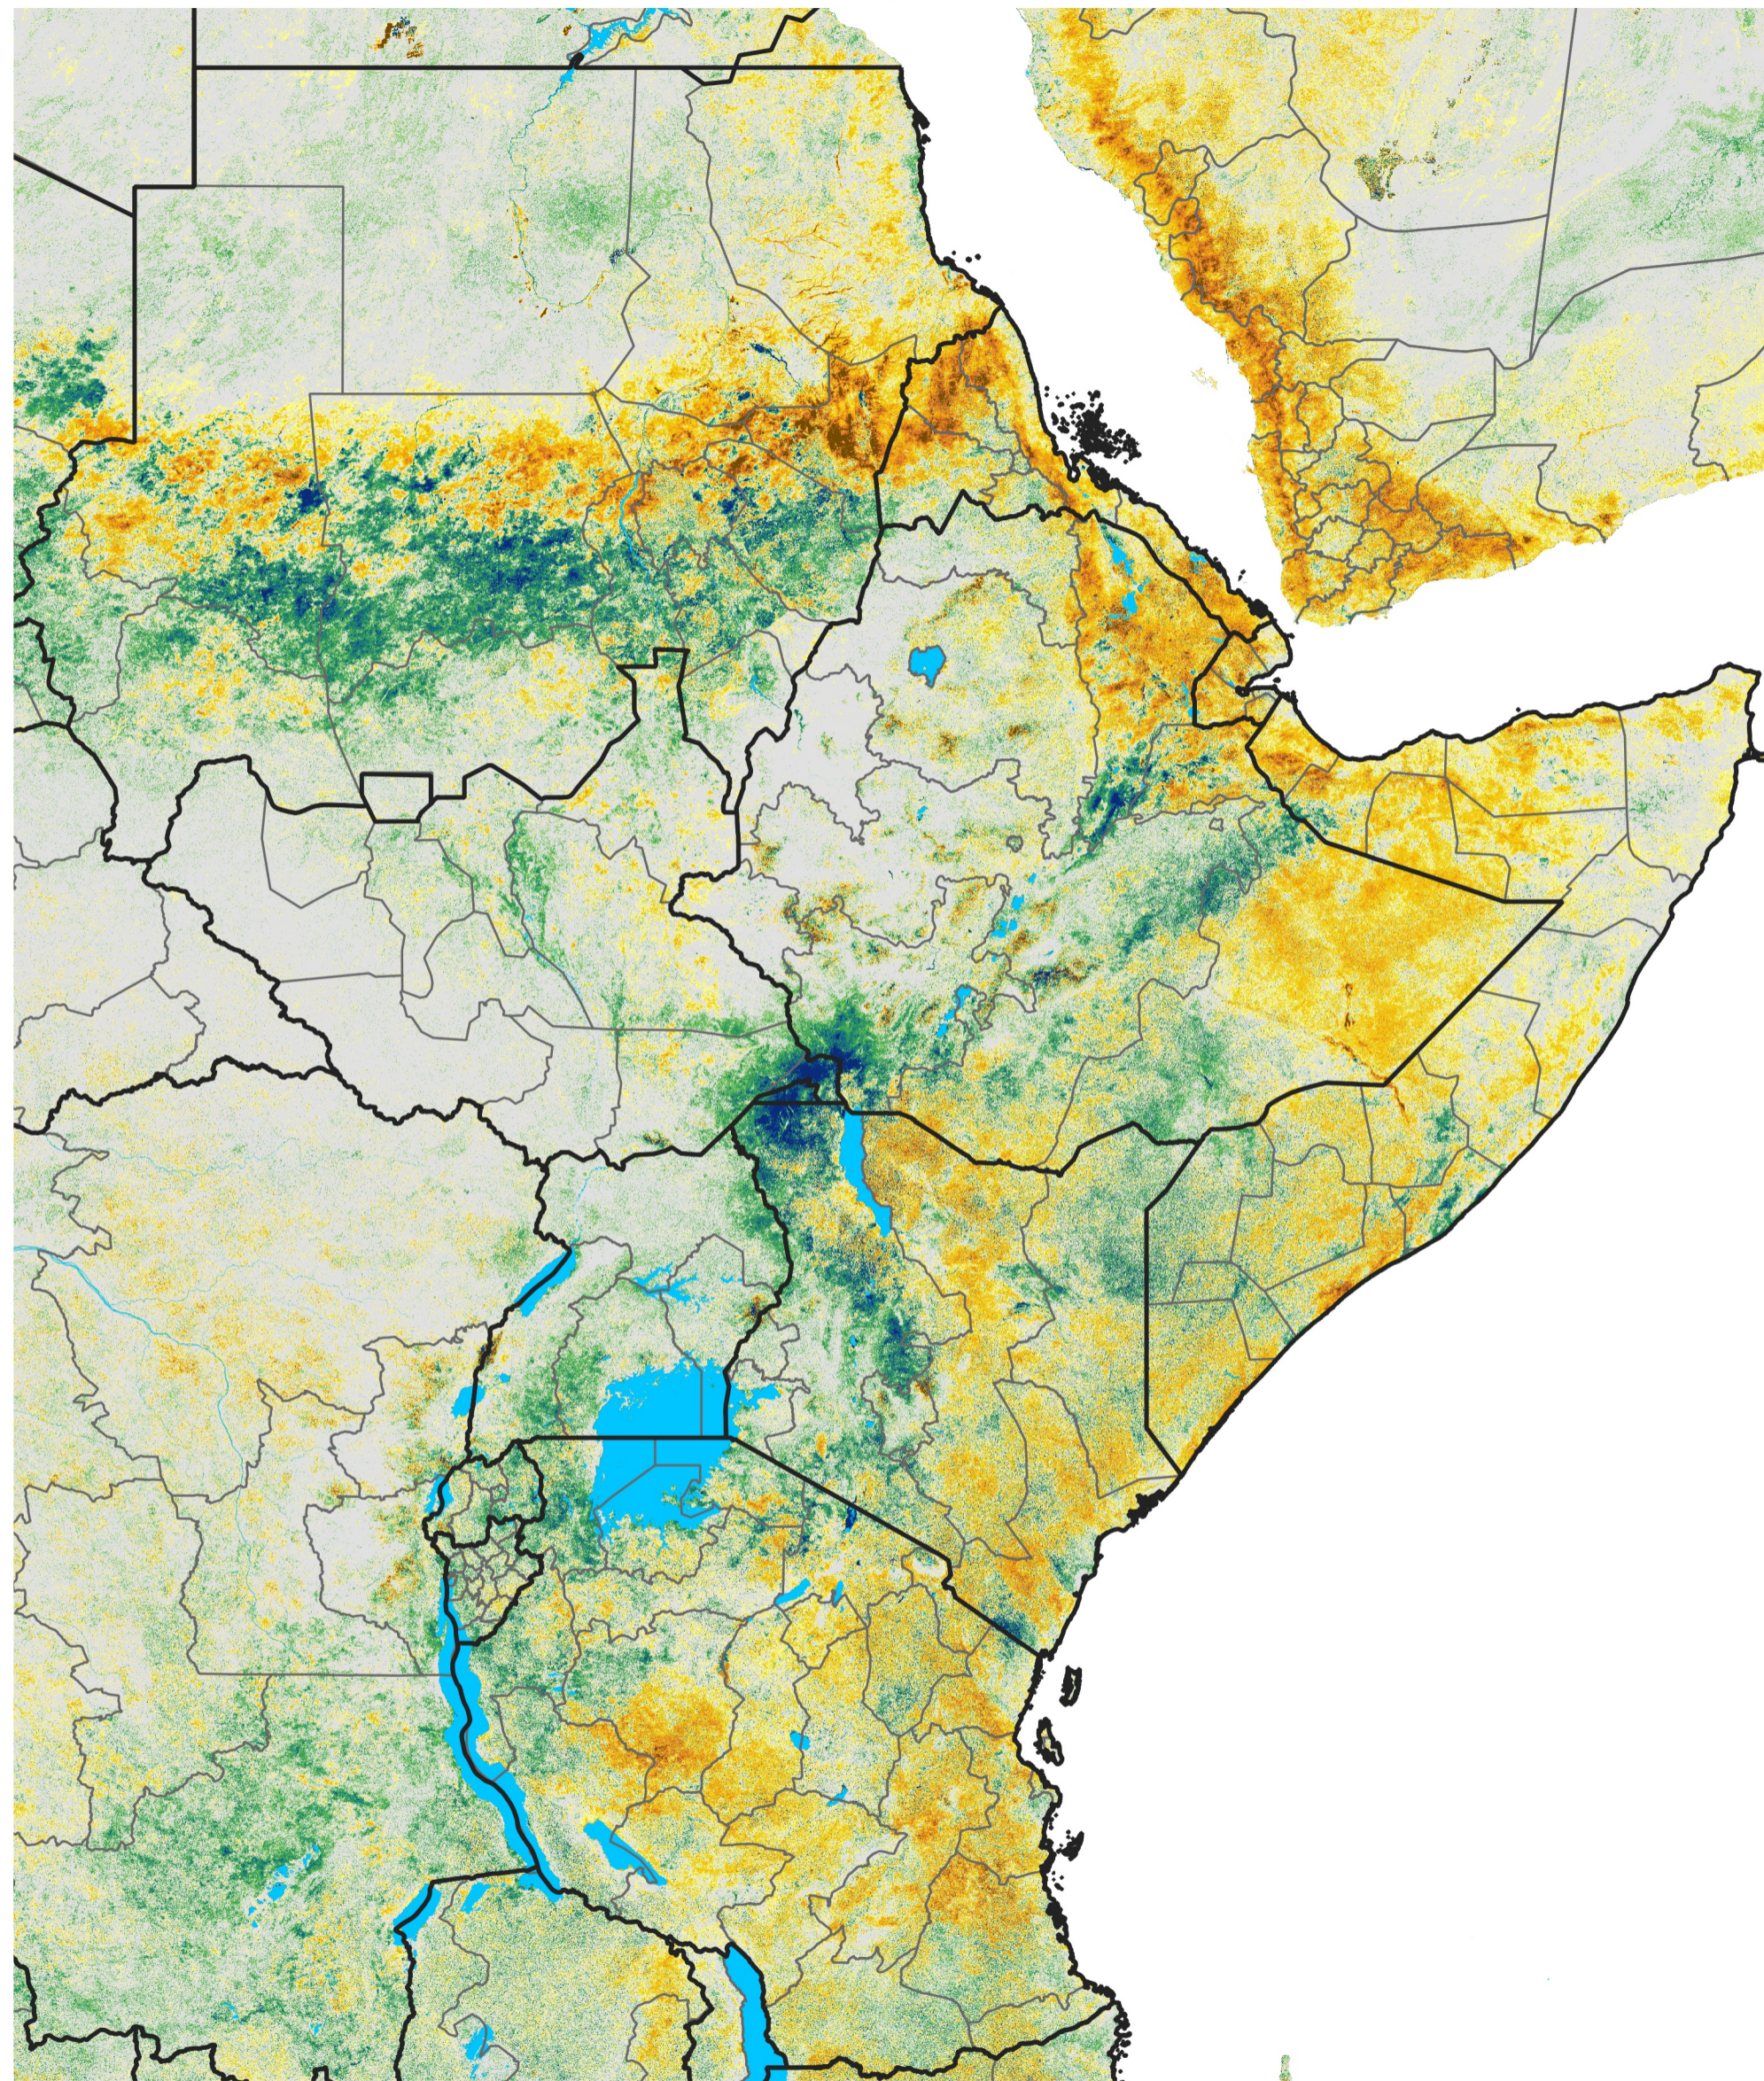

East Africa Percent of Mean NDVI

2012 / Mean (2012 - 2021)

Period 51 / Sep 06 - 15, 2012

Percent of Normal