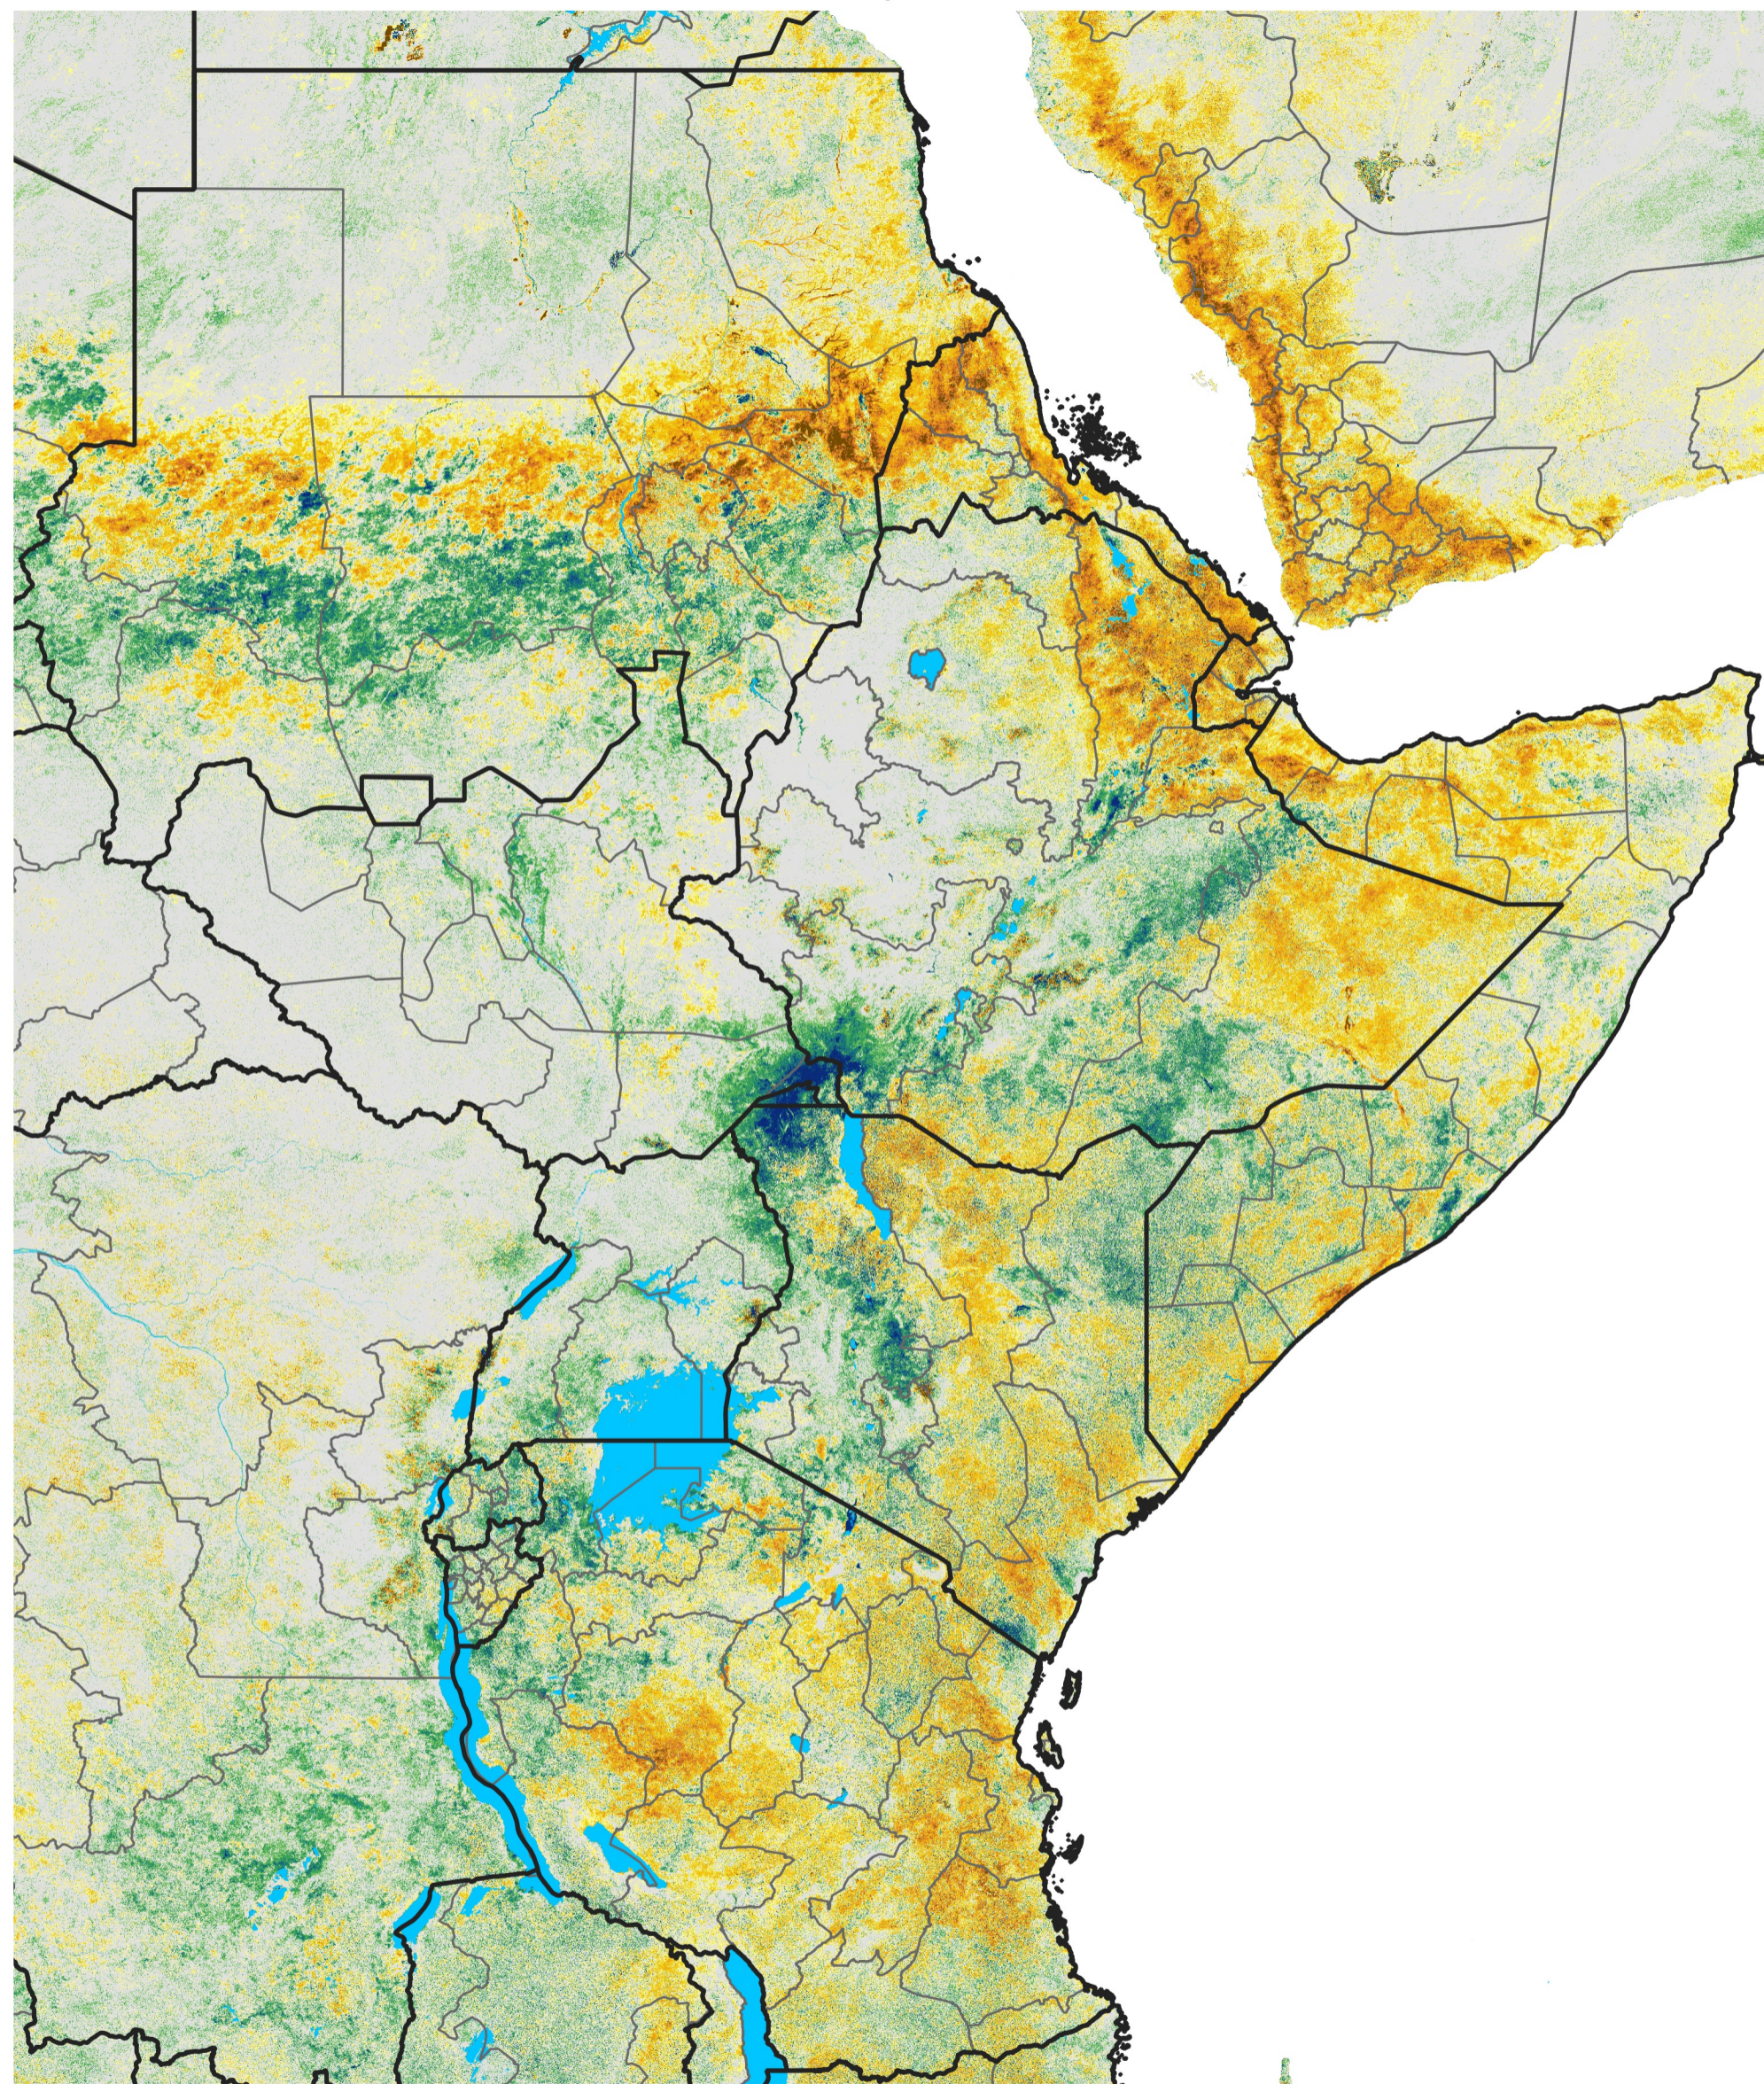

East Africa Percent of Mean NDVI

2012 / Mean (2012 - 2021)

Period 53 / Sep 16 - 25, 2012

Percent of Normal