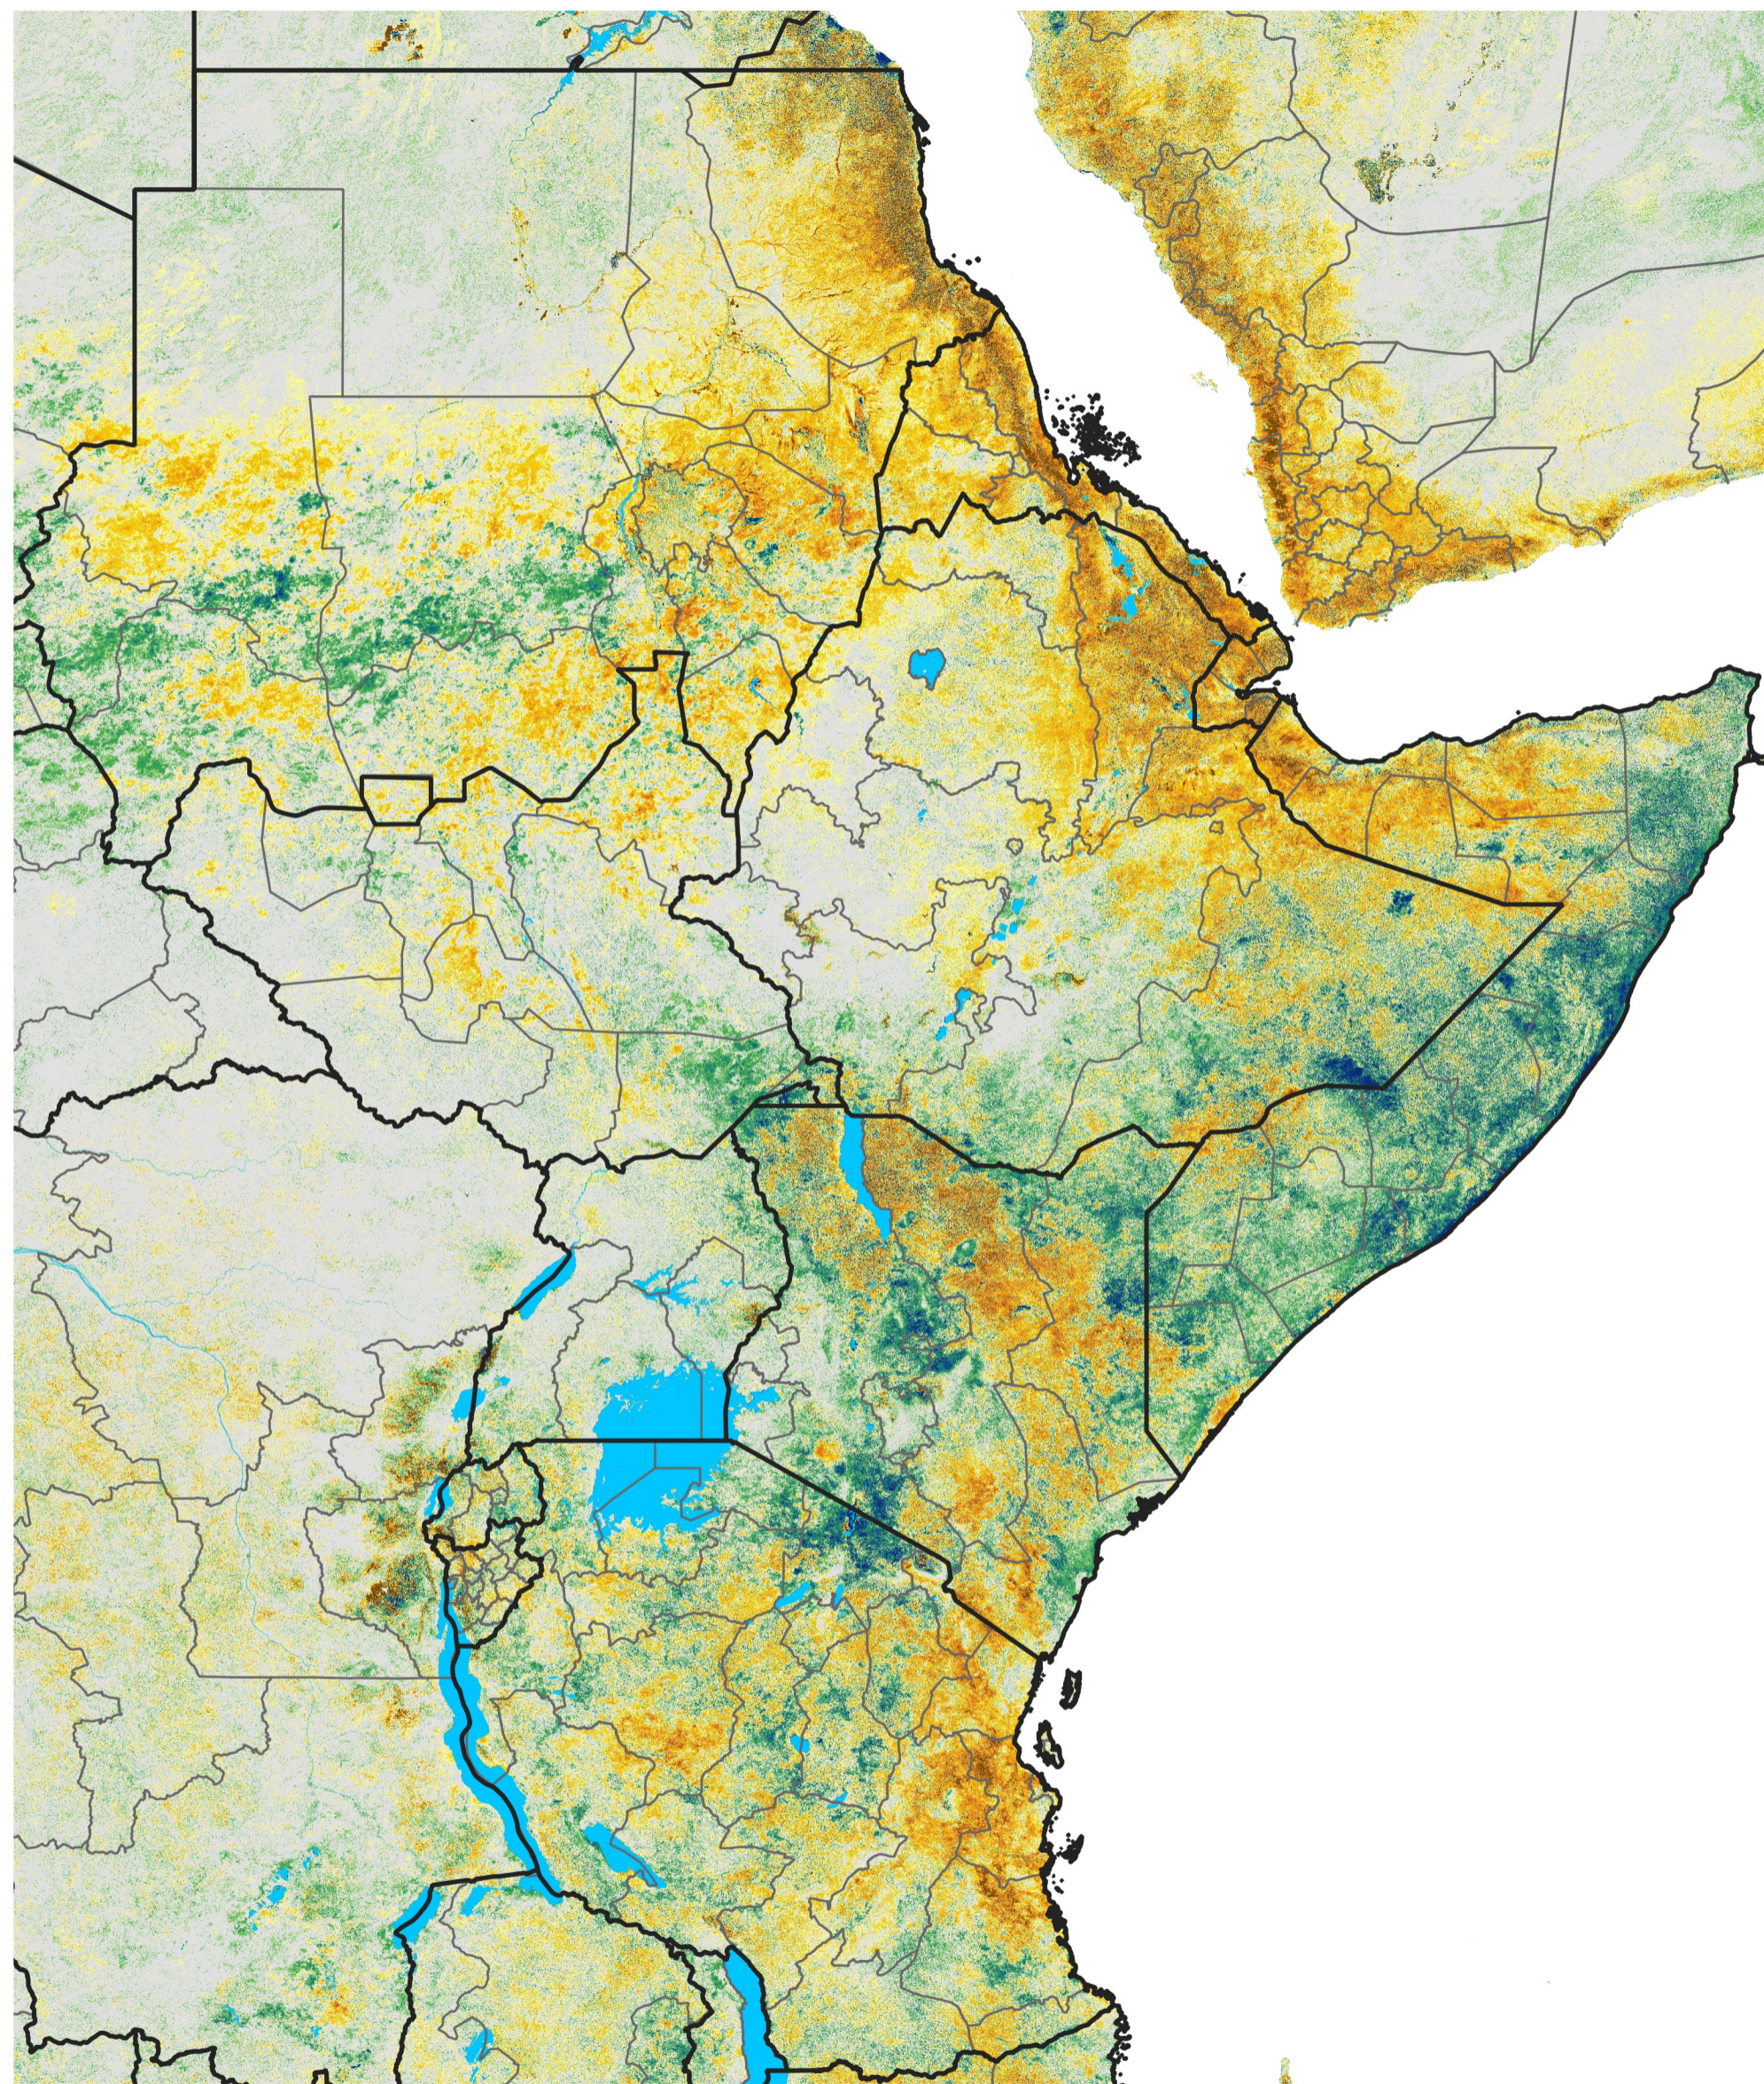

East Africa Percent of Mean NDVI

2012 / Mean (2012 - 2021)

Period 63 / Nov 06 - 15, 2012

Percent of Normal