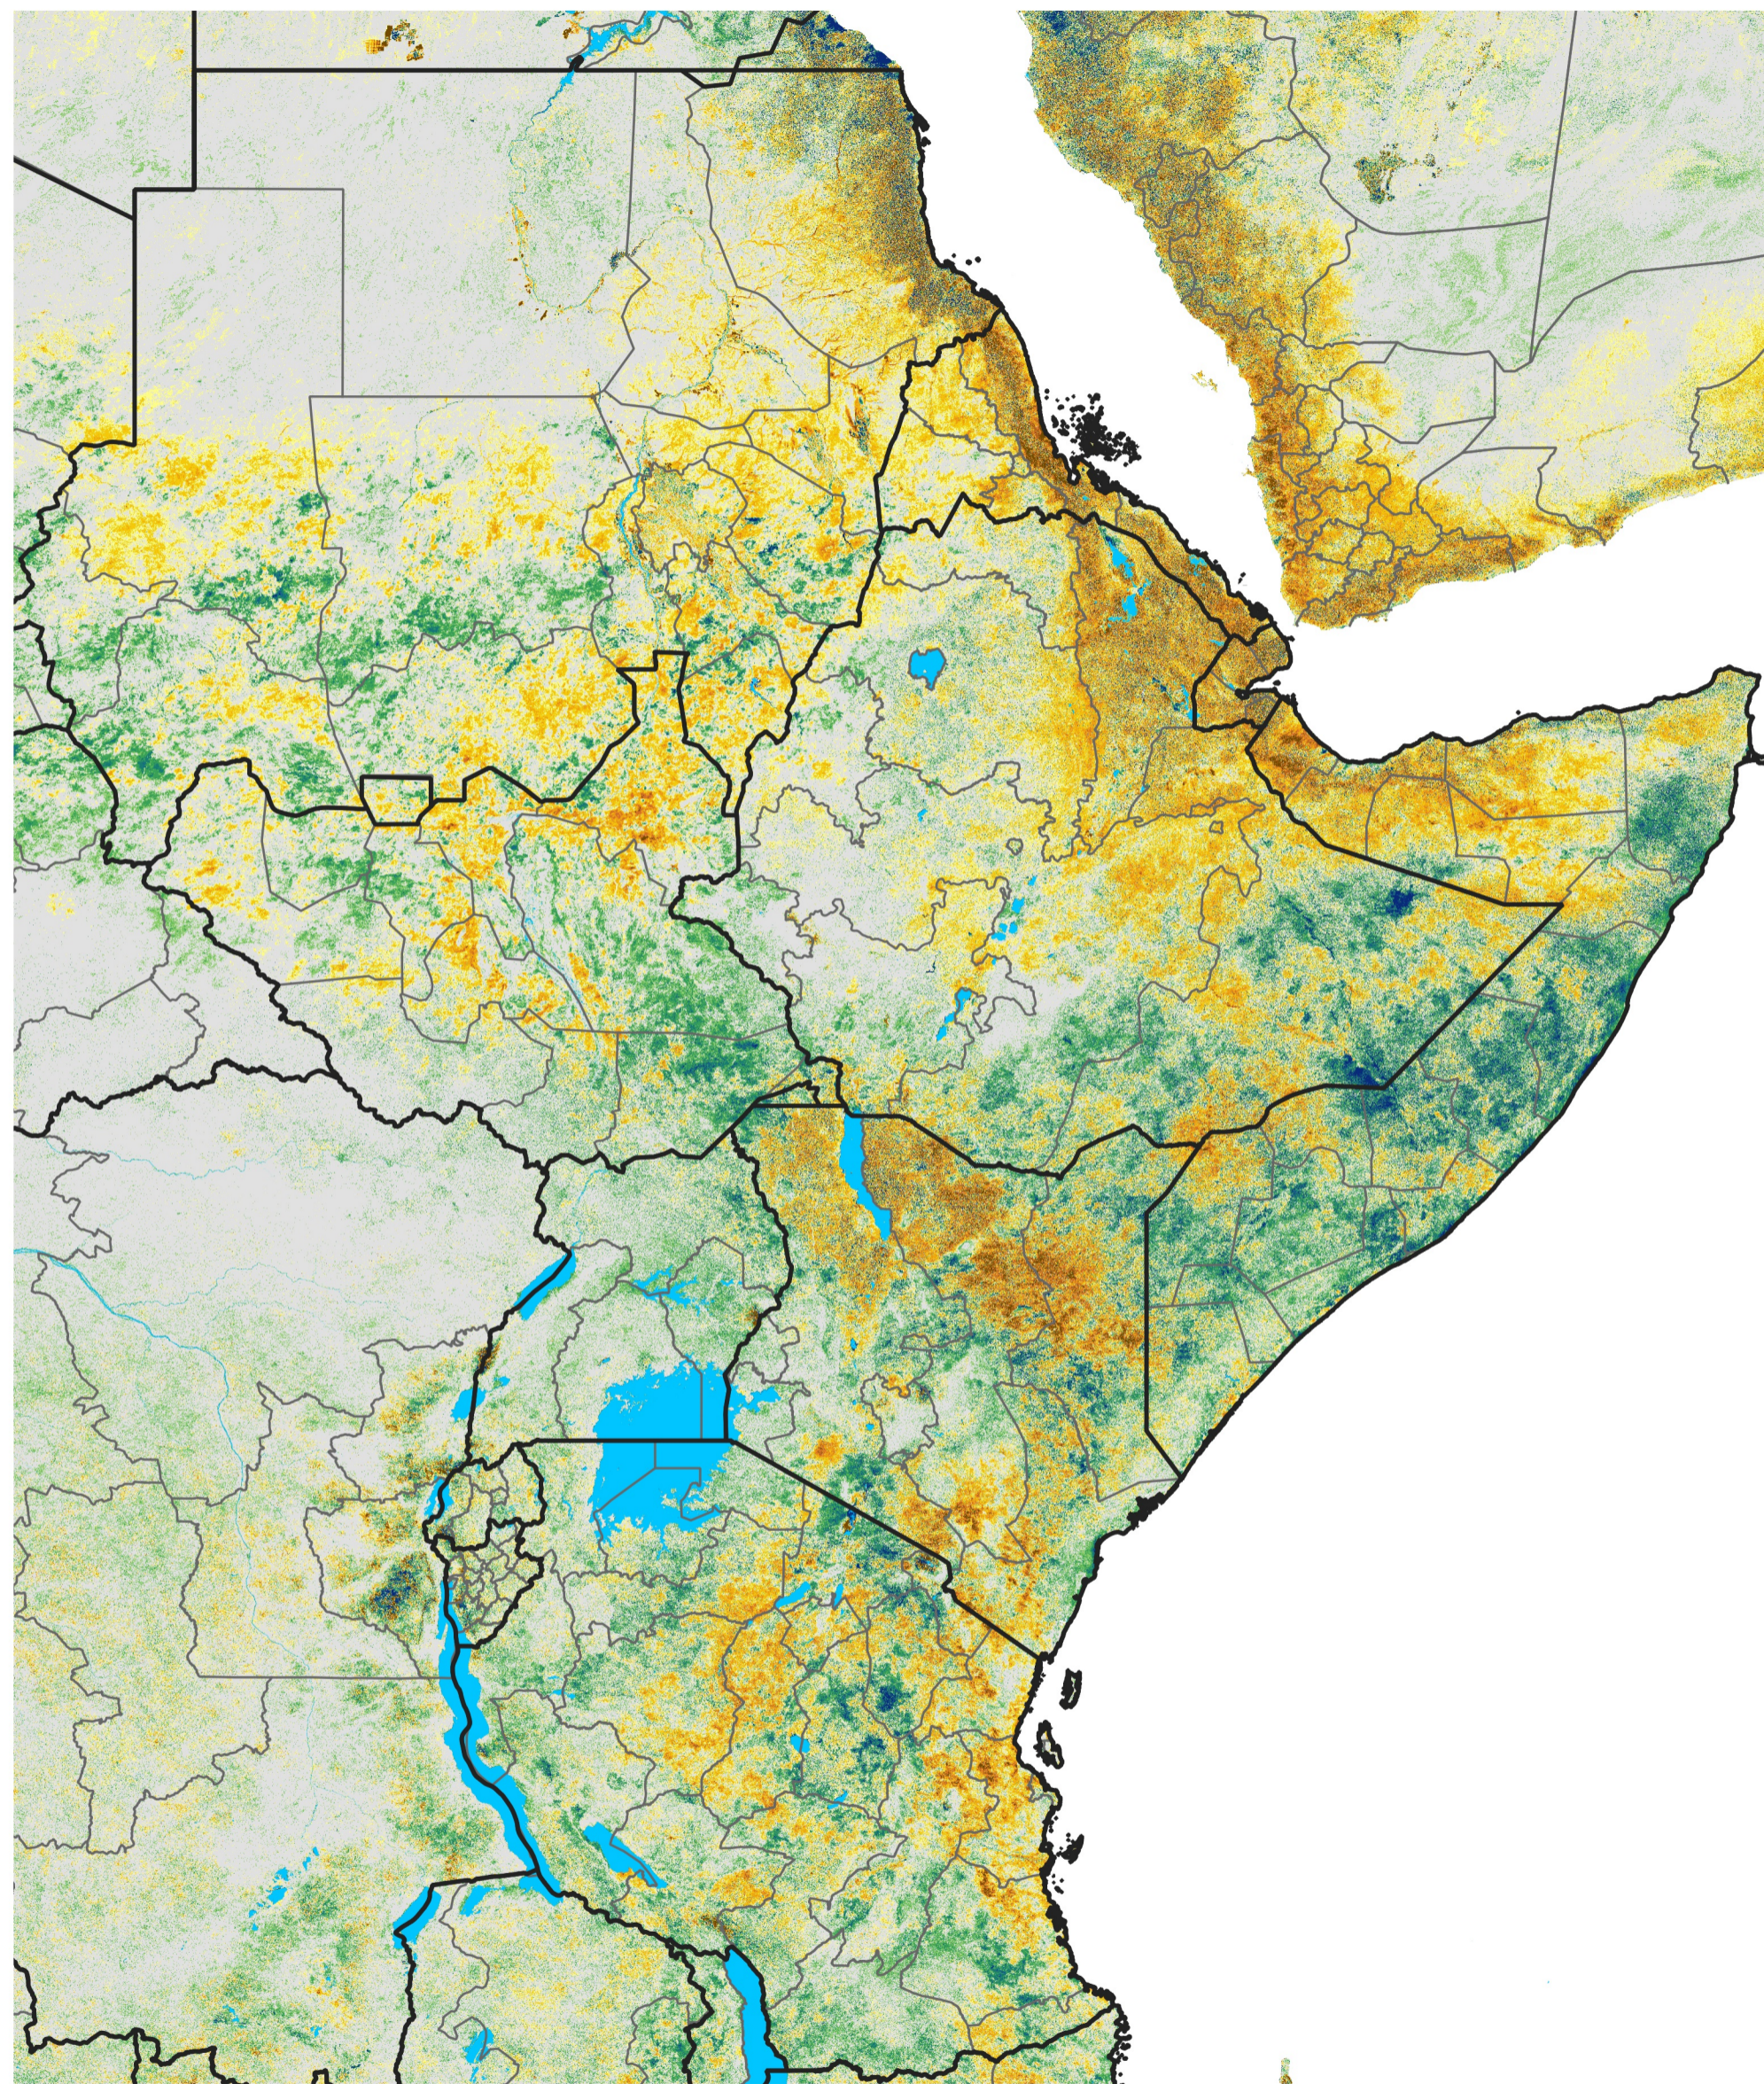

East Africa Percent of Mean NDVI

2012 / Mean (2012 - 2021)
Period 69 / Dec 06 - 15, 2012

Percent of Normal