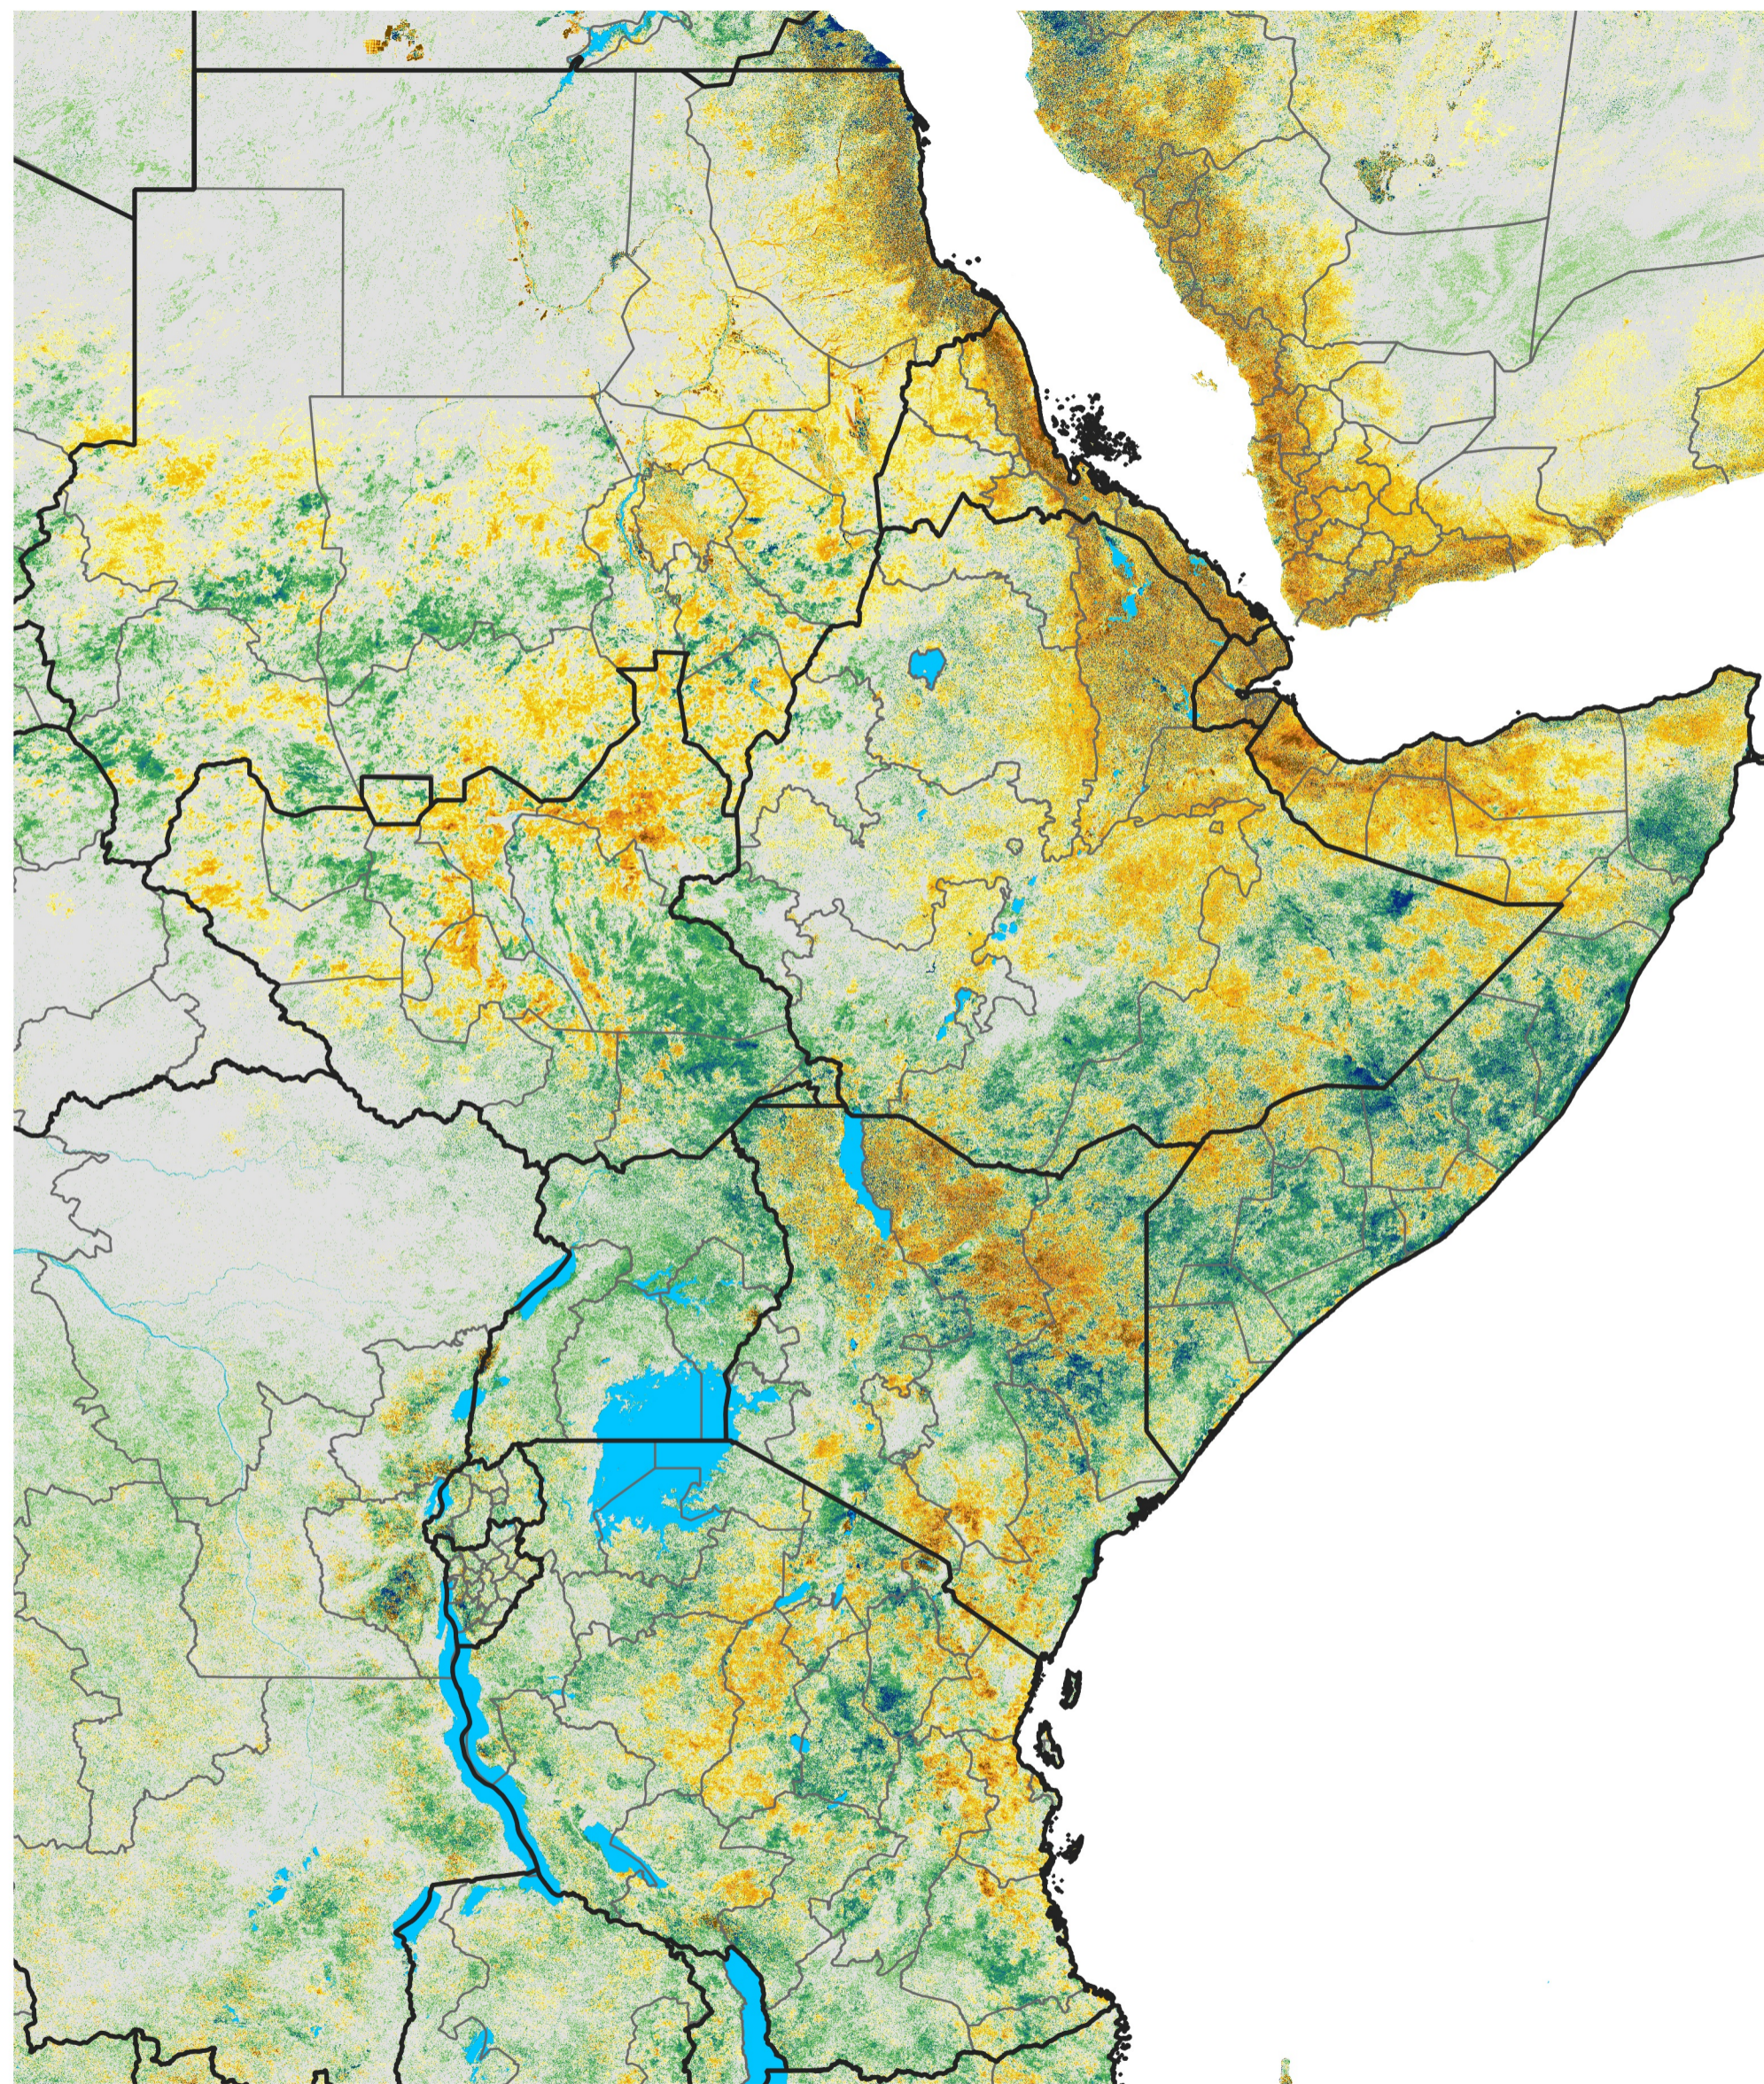

East Africa Percent of Mean NDVI

2012 / Mean (2012 - 2021)

Period 71 / Dec 16 - 25, 2012

Percent of Normal