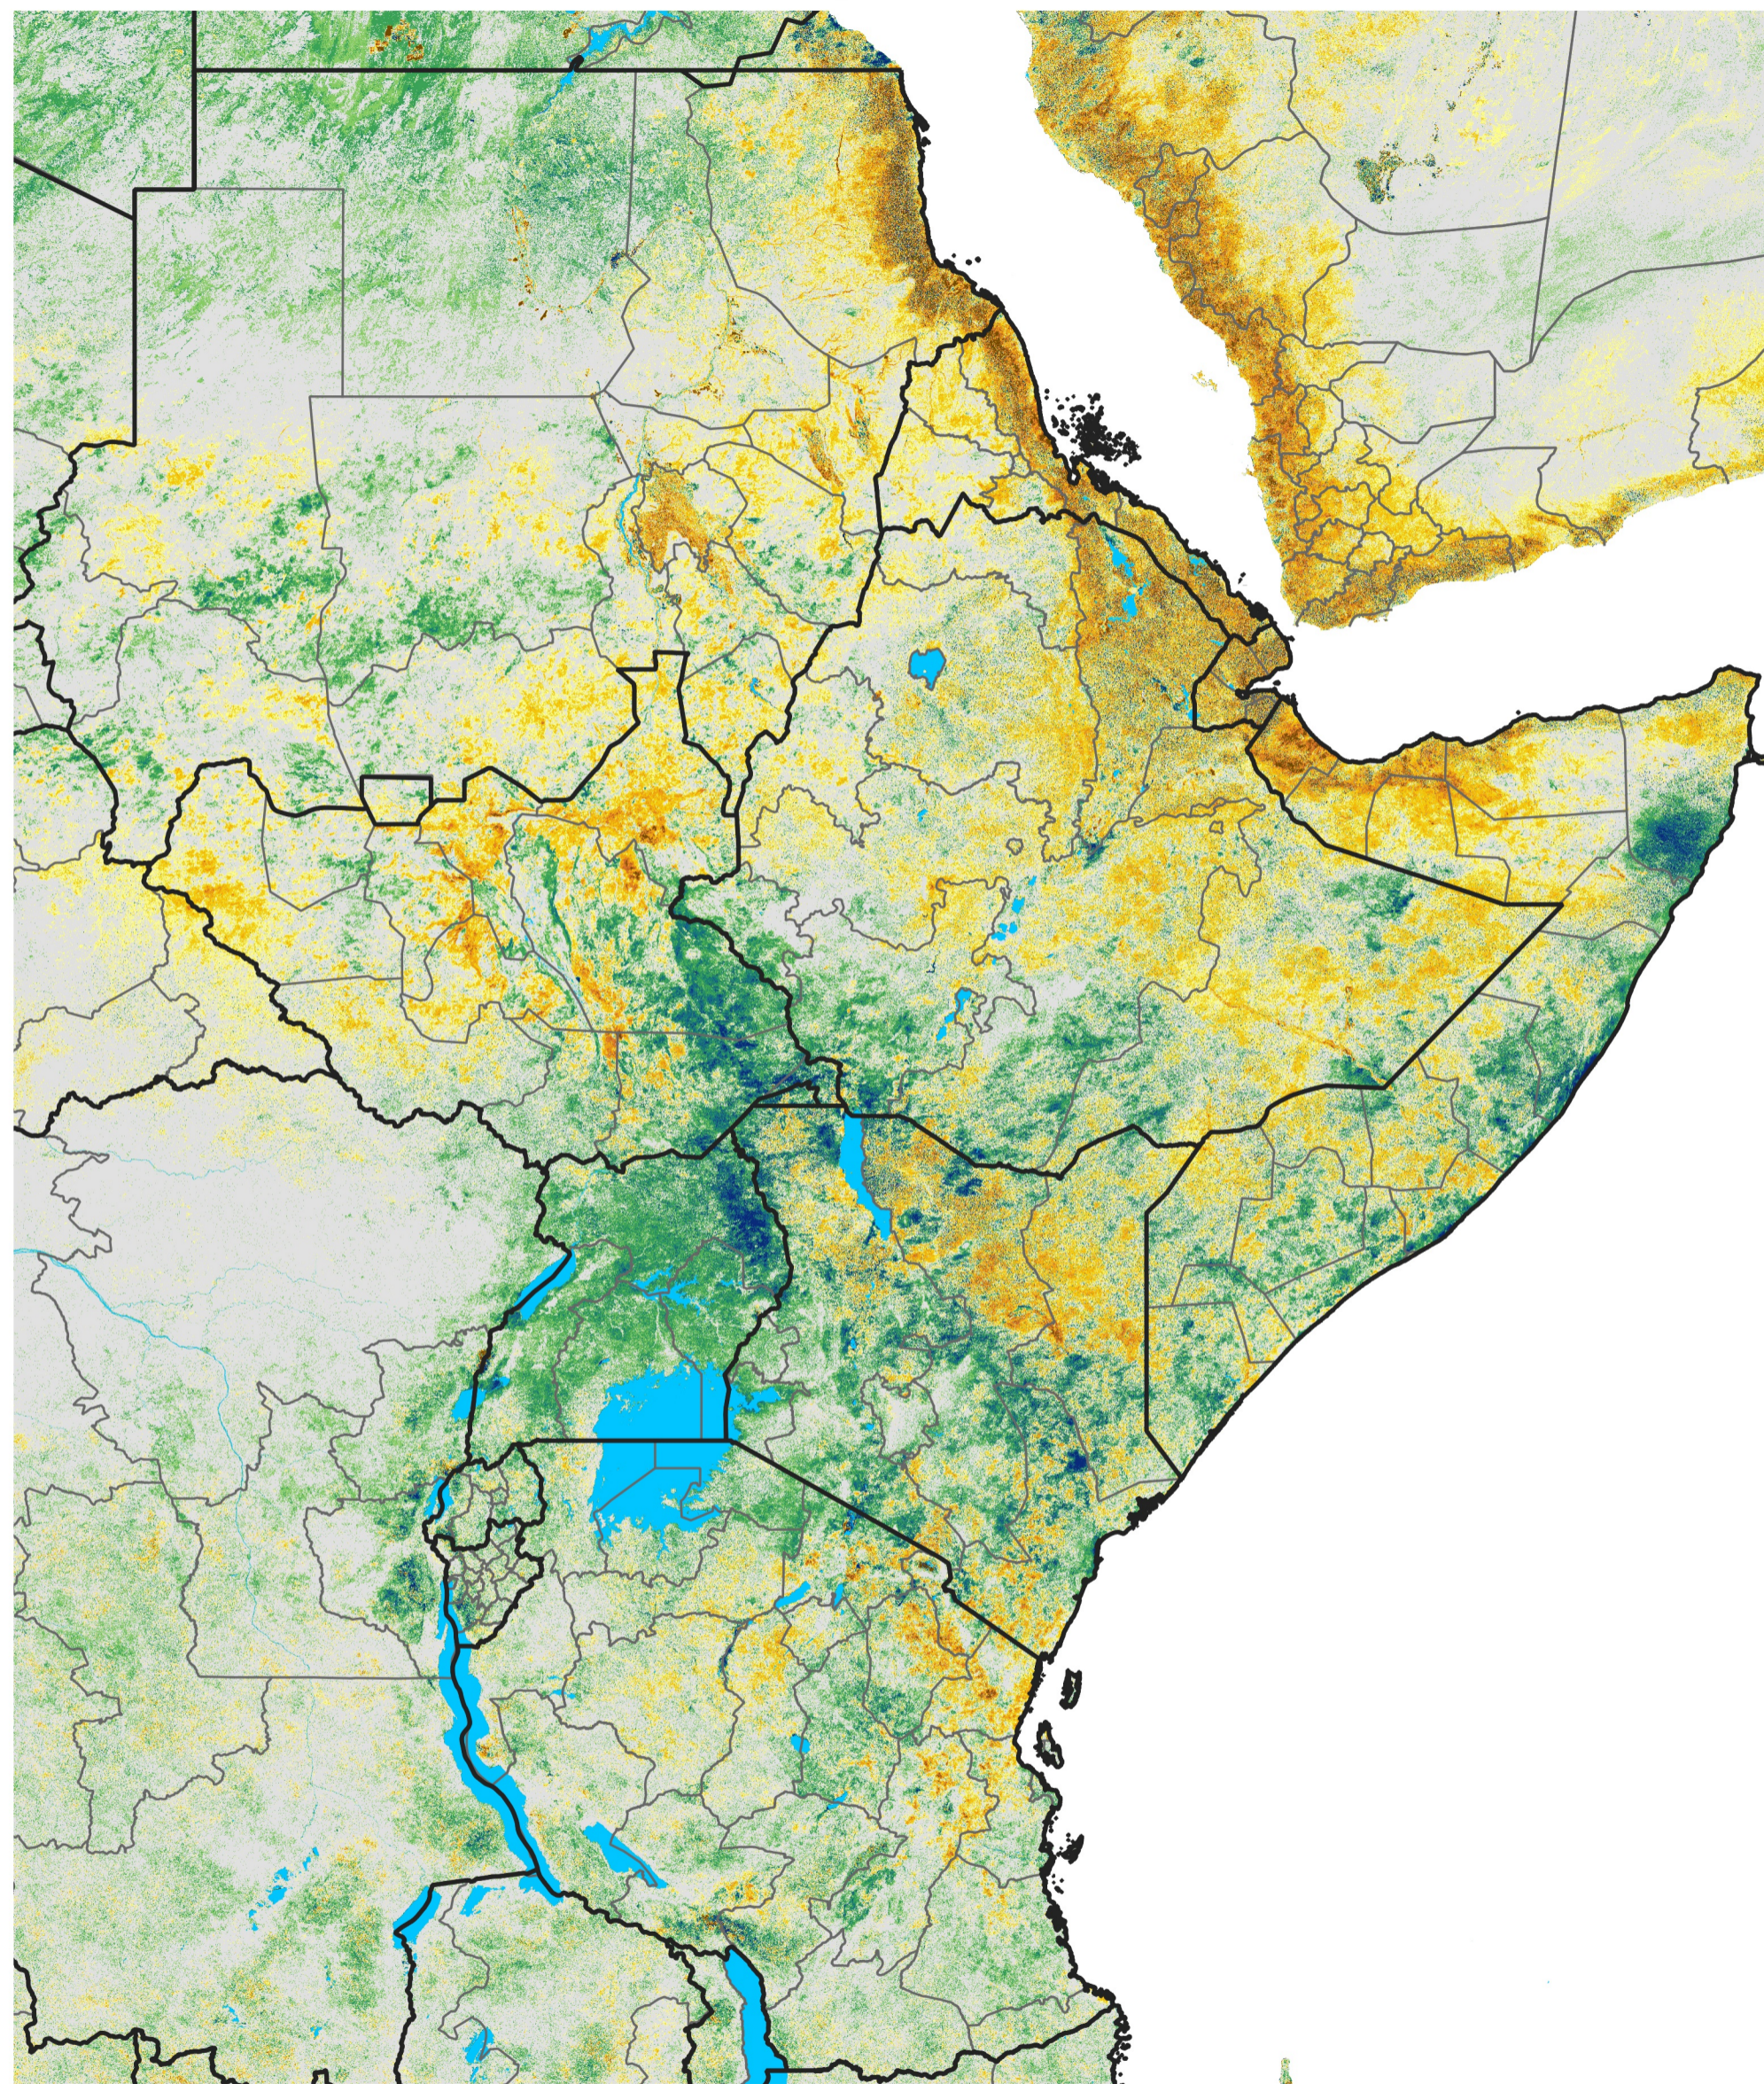

East Africa Percent of Mean NDVI

2013 / Mean (2012 - 2021)

Period 05 / Jan 16 - 25, 2013

Percent of Normal