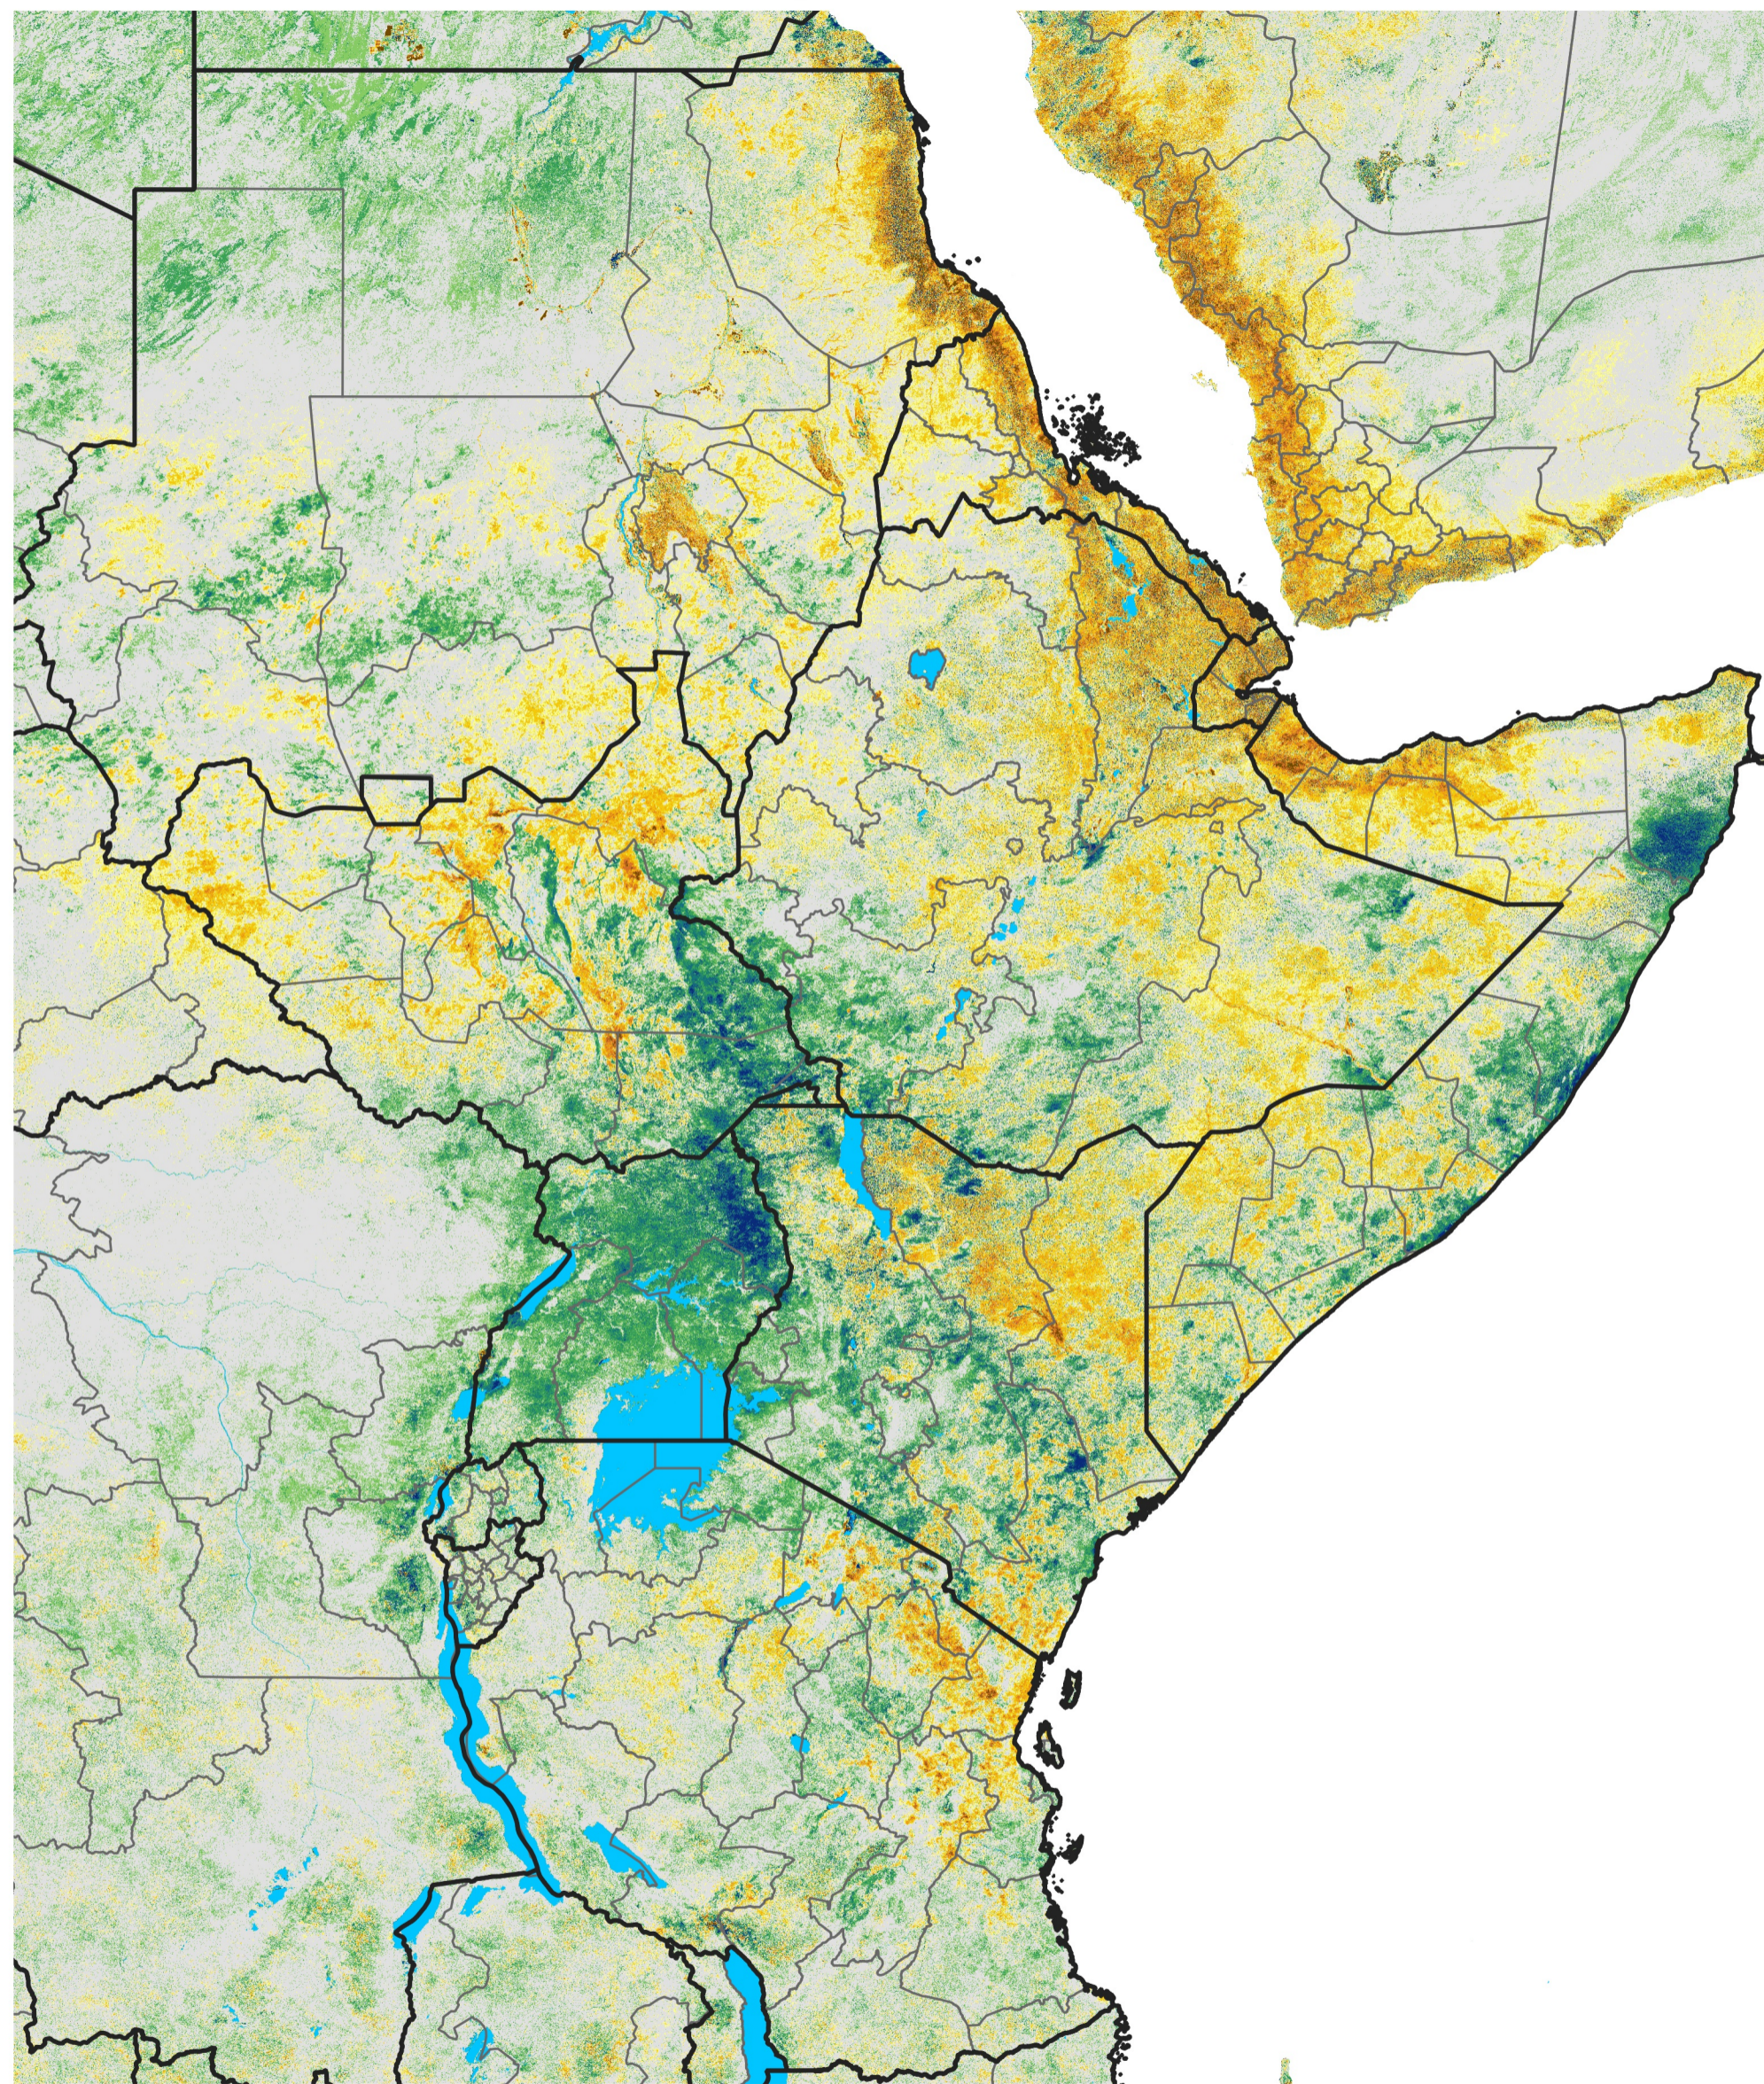

East Africa Percent of Mean NDVI

2013 / Mean (2012 - 2021)

Period 07 / Jan 26 - Feb 05, 2013

Percent of Normal