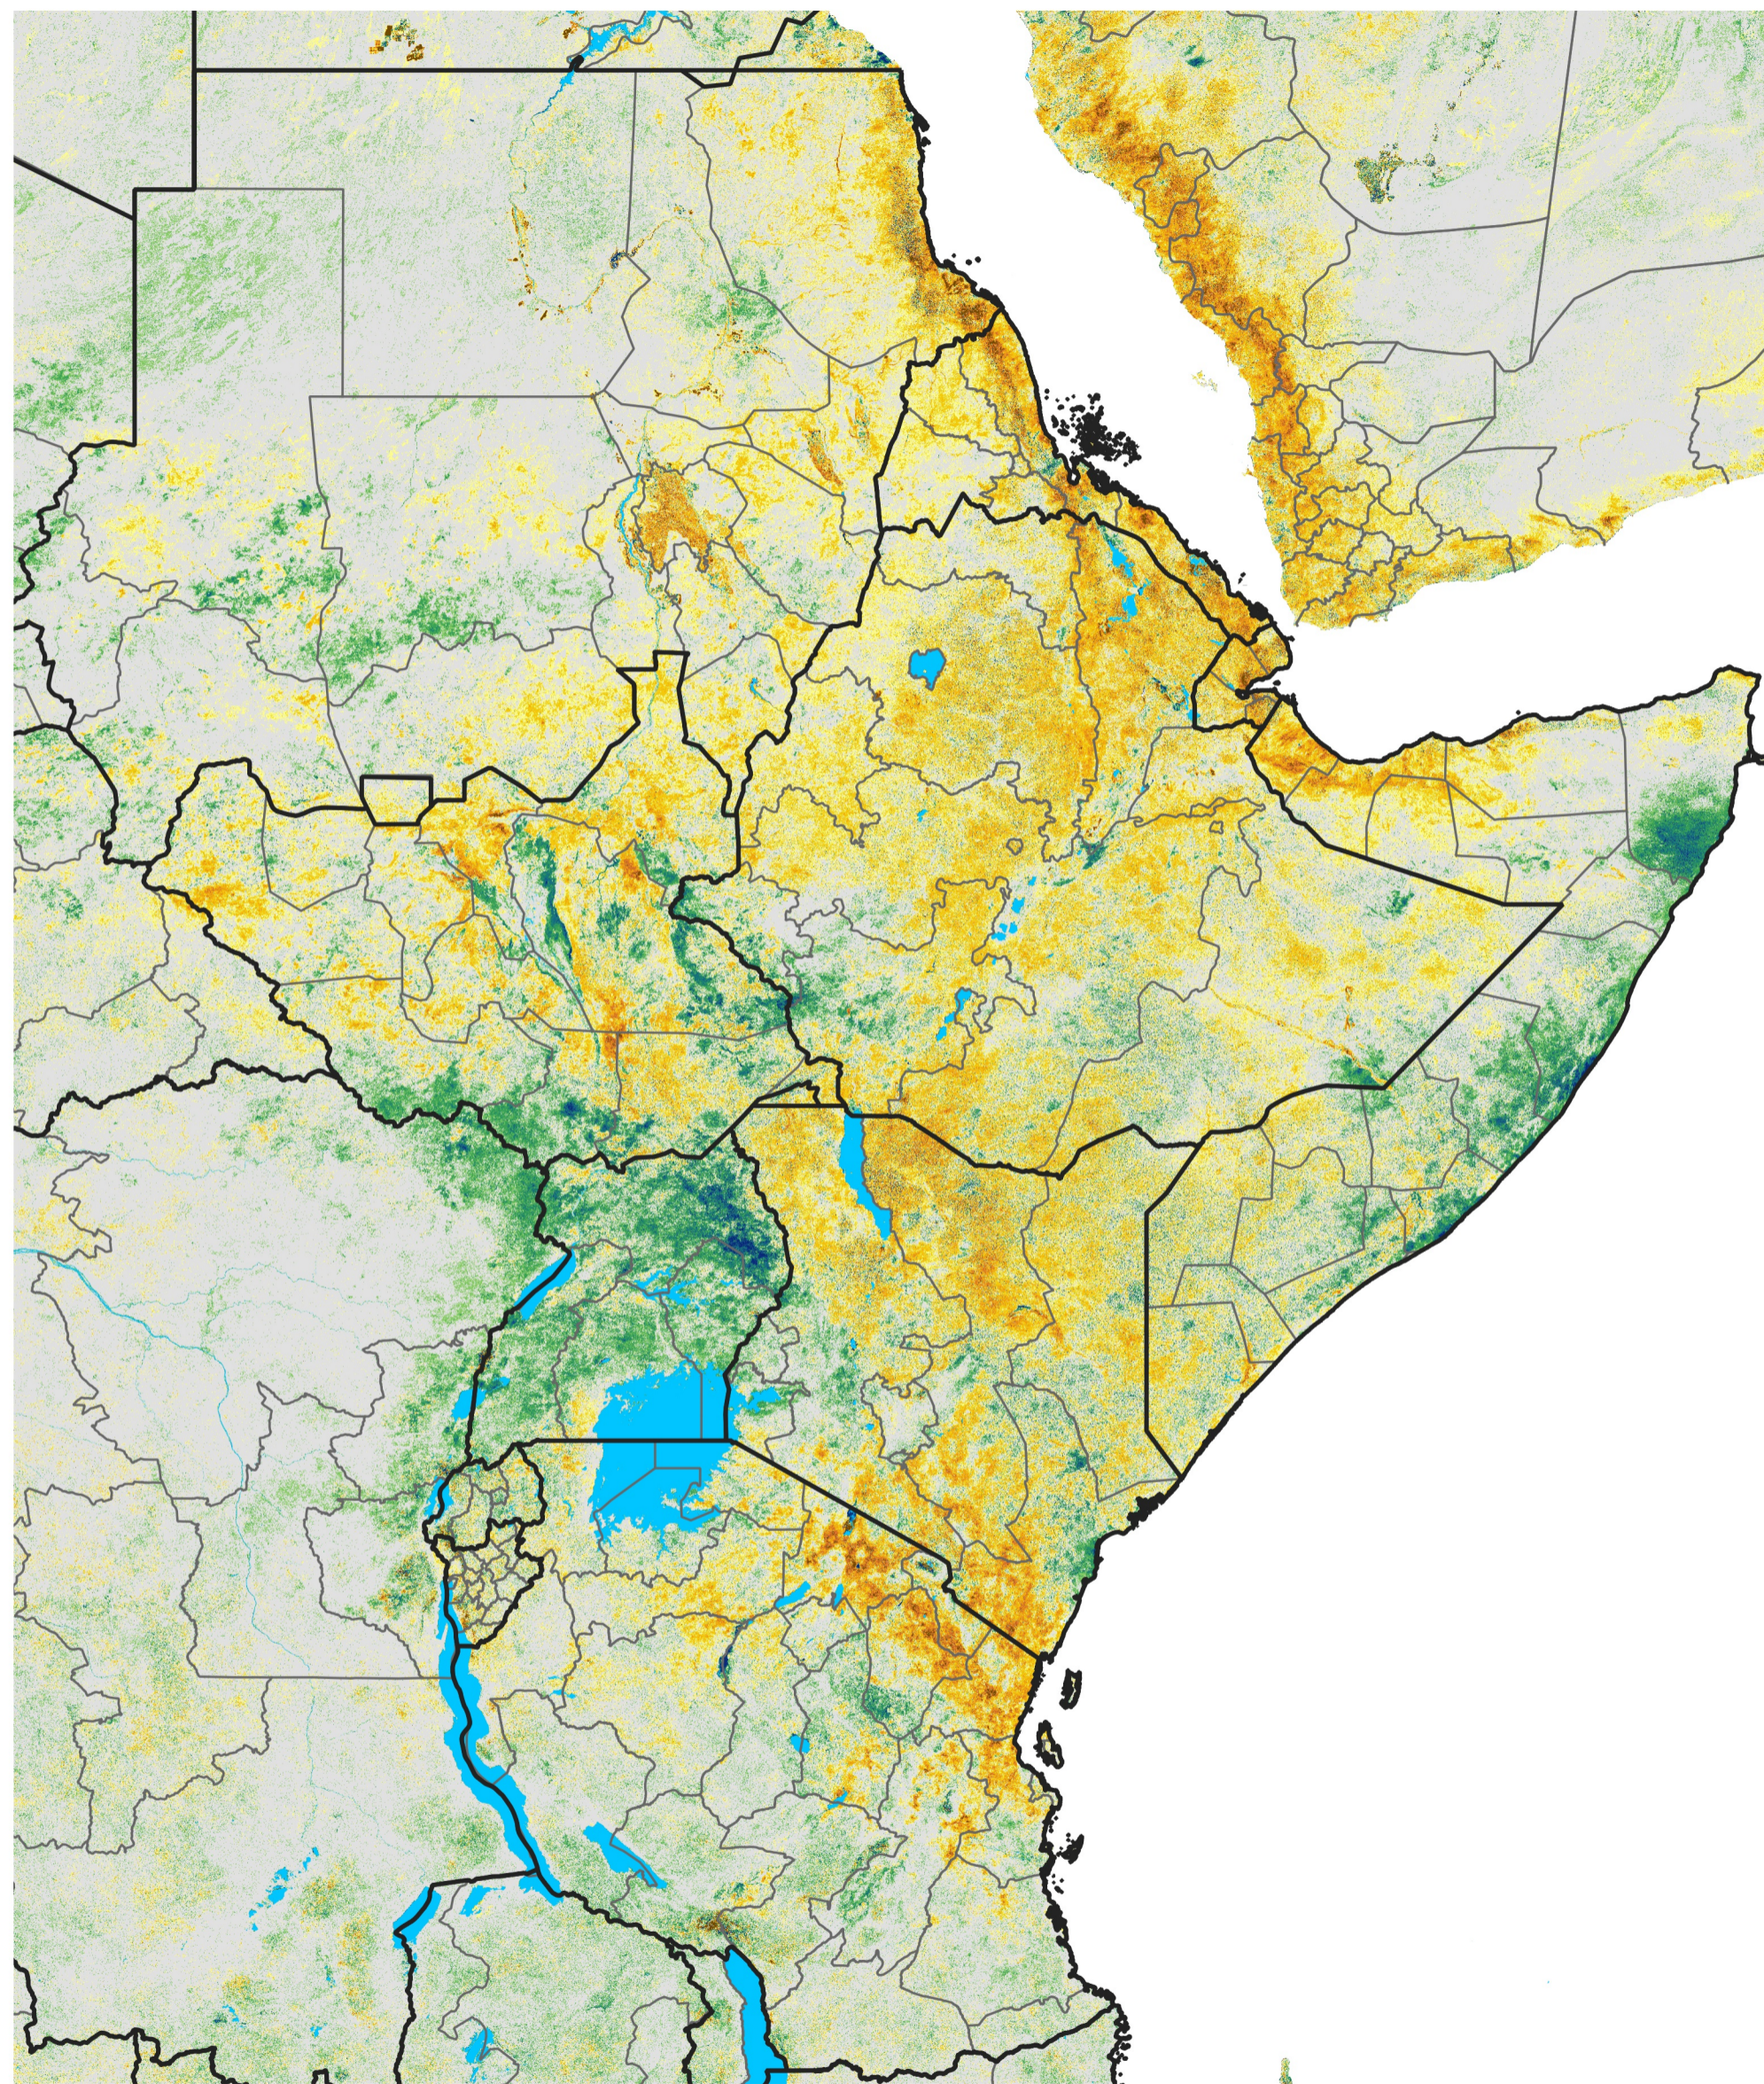

East Africa Percent of Mean NDVI

2013 / Mean (2012 - 2021)

Period 13 / Feb 26 - Mar 05, 2013

Percent of Normal